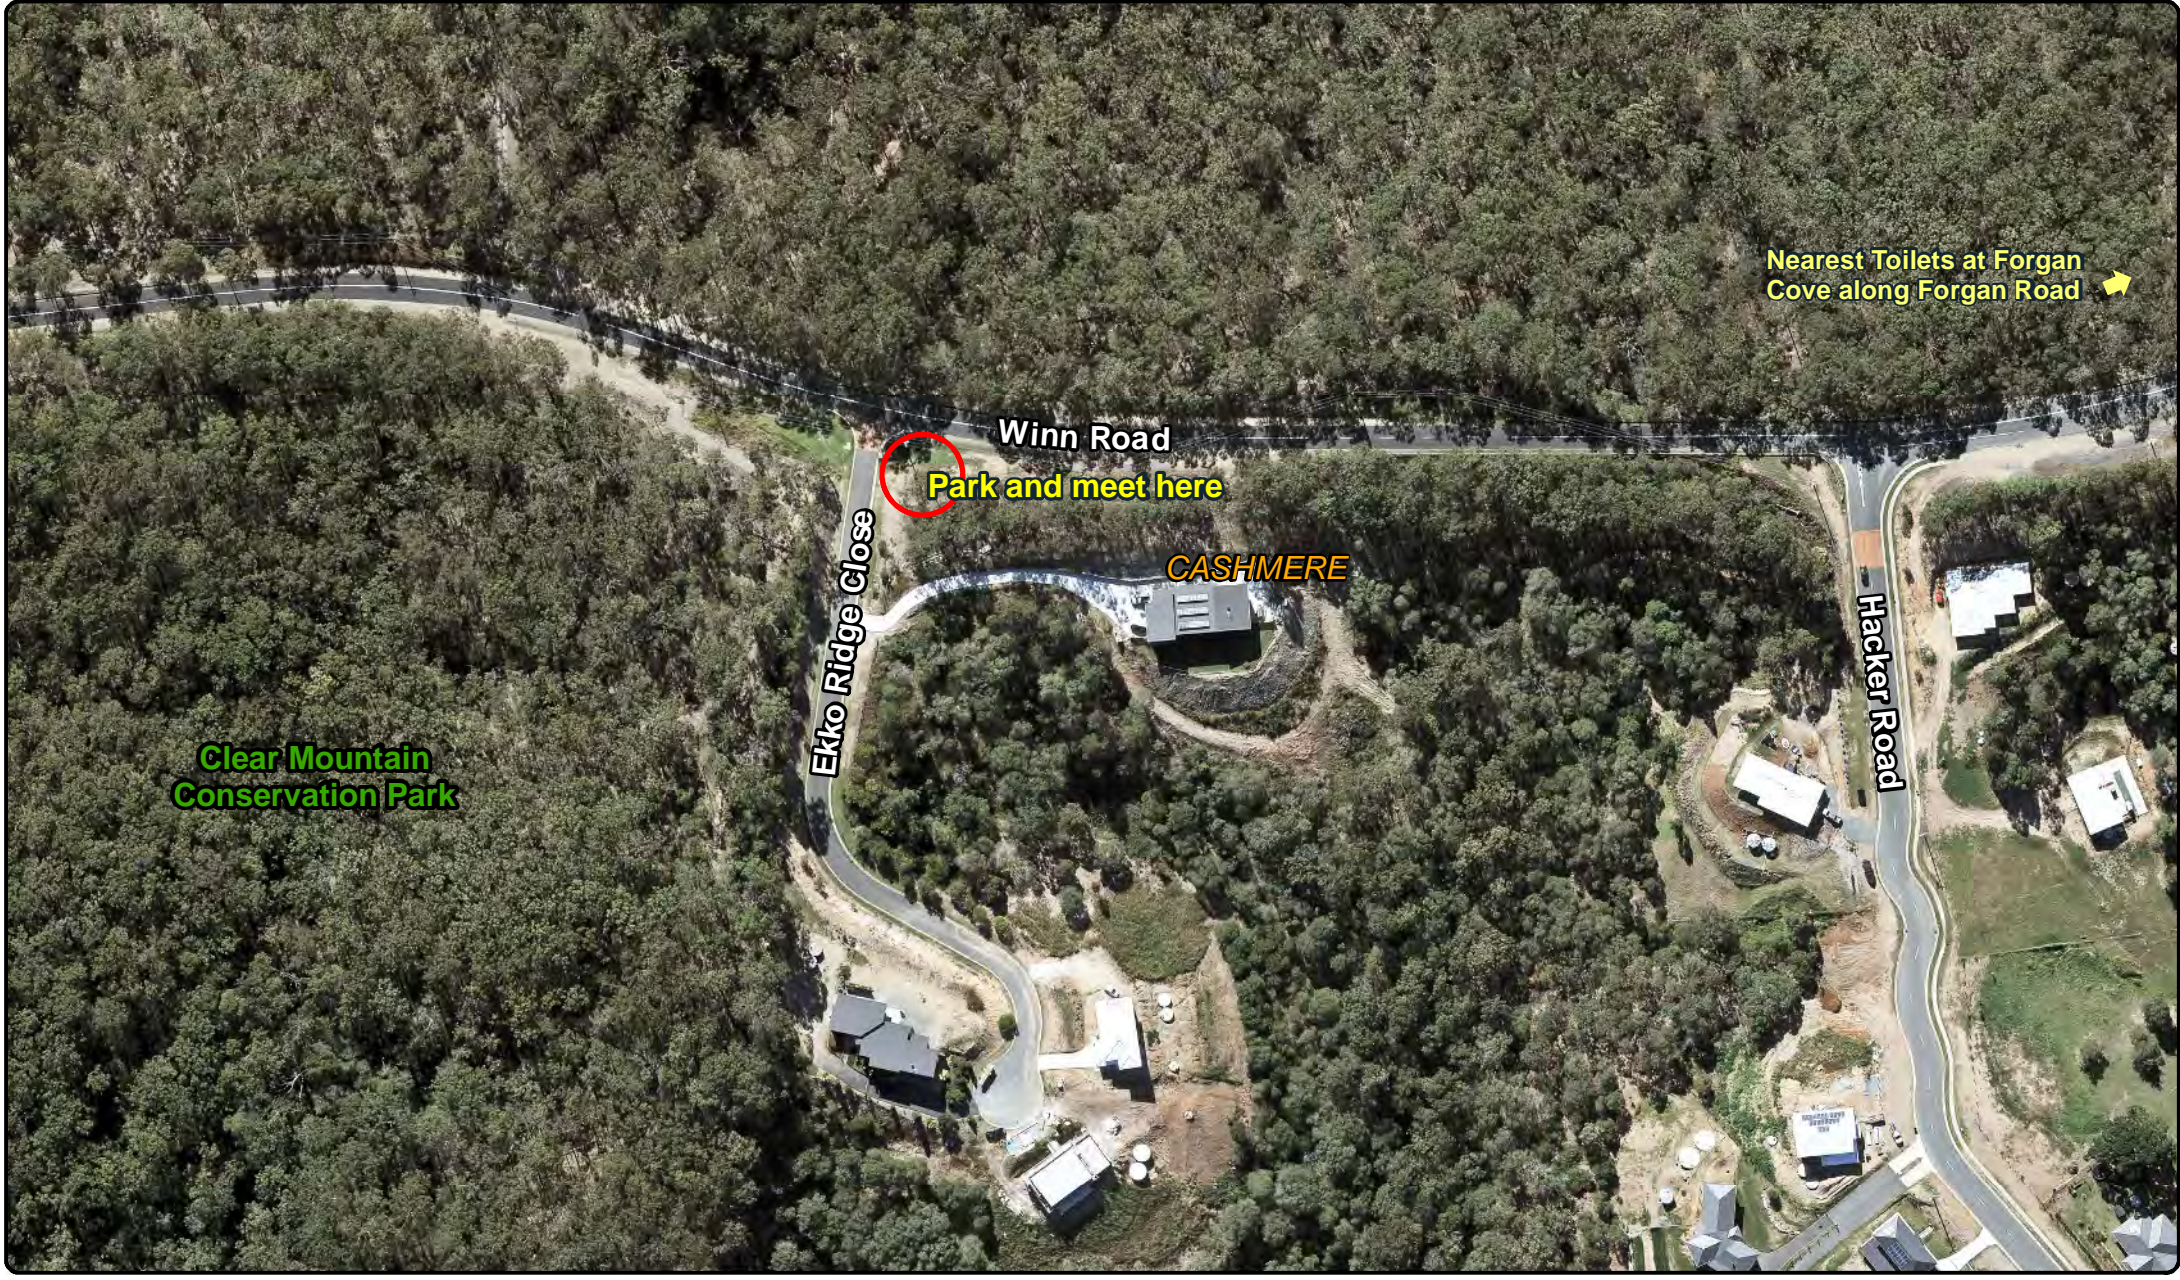

Clear Mountain Conservation Park

Ekko Ridge Close, Cashmere

Geographical Information Services
Moreton Bay Regional Council
PO Box 159, CABOOLTURE QLD 4510
Ph: (07) 3205 0555
Email: gis@moretonbay.qld.gov.au
Web: www.moretonbay.qld.gov.au

SCALE (A4) 1:2,000
Ref: LocationMaps-GN

UBD 97 A15