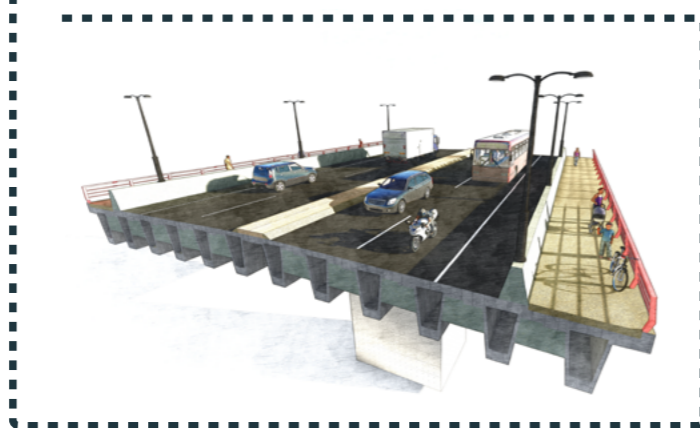

# BUCHANAN ROAD UPGRADE

May 2022

Artist impression - New bridge over rail line and Sheep Station Creek

Artist impression - Buchanan Road upgrade corridor

## Legend

- Buchanan Road four-lane upgrade
- - - Proposed new four-lane bridge
- ┌ Project extents

Layout plan only. Project subject to change as planning progresses.