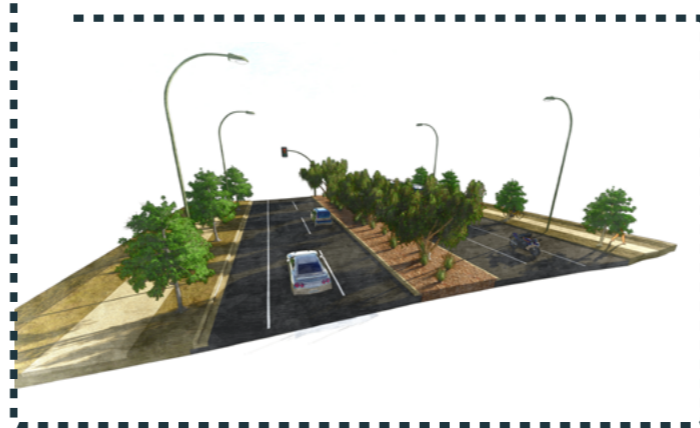

# BUCHANAN ROAD UPGRADE

May 2022

Artist impression - New bridge over rail line and Sheep Station Creek

Artist impression - Buchanan Road upgrade corridor

## Legend

- Buchanan Road four-lane upgrade
- - - Proposed new four-lane bridge
- ┌ Project extents

Layout plan only. Project subject to change as planning progresses.