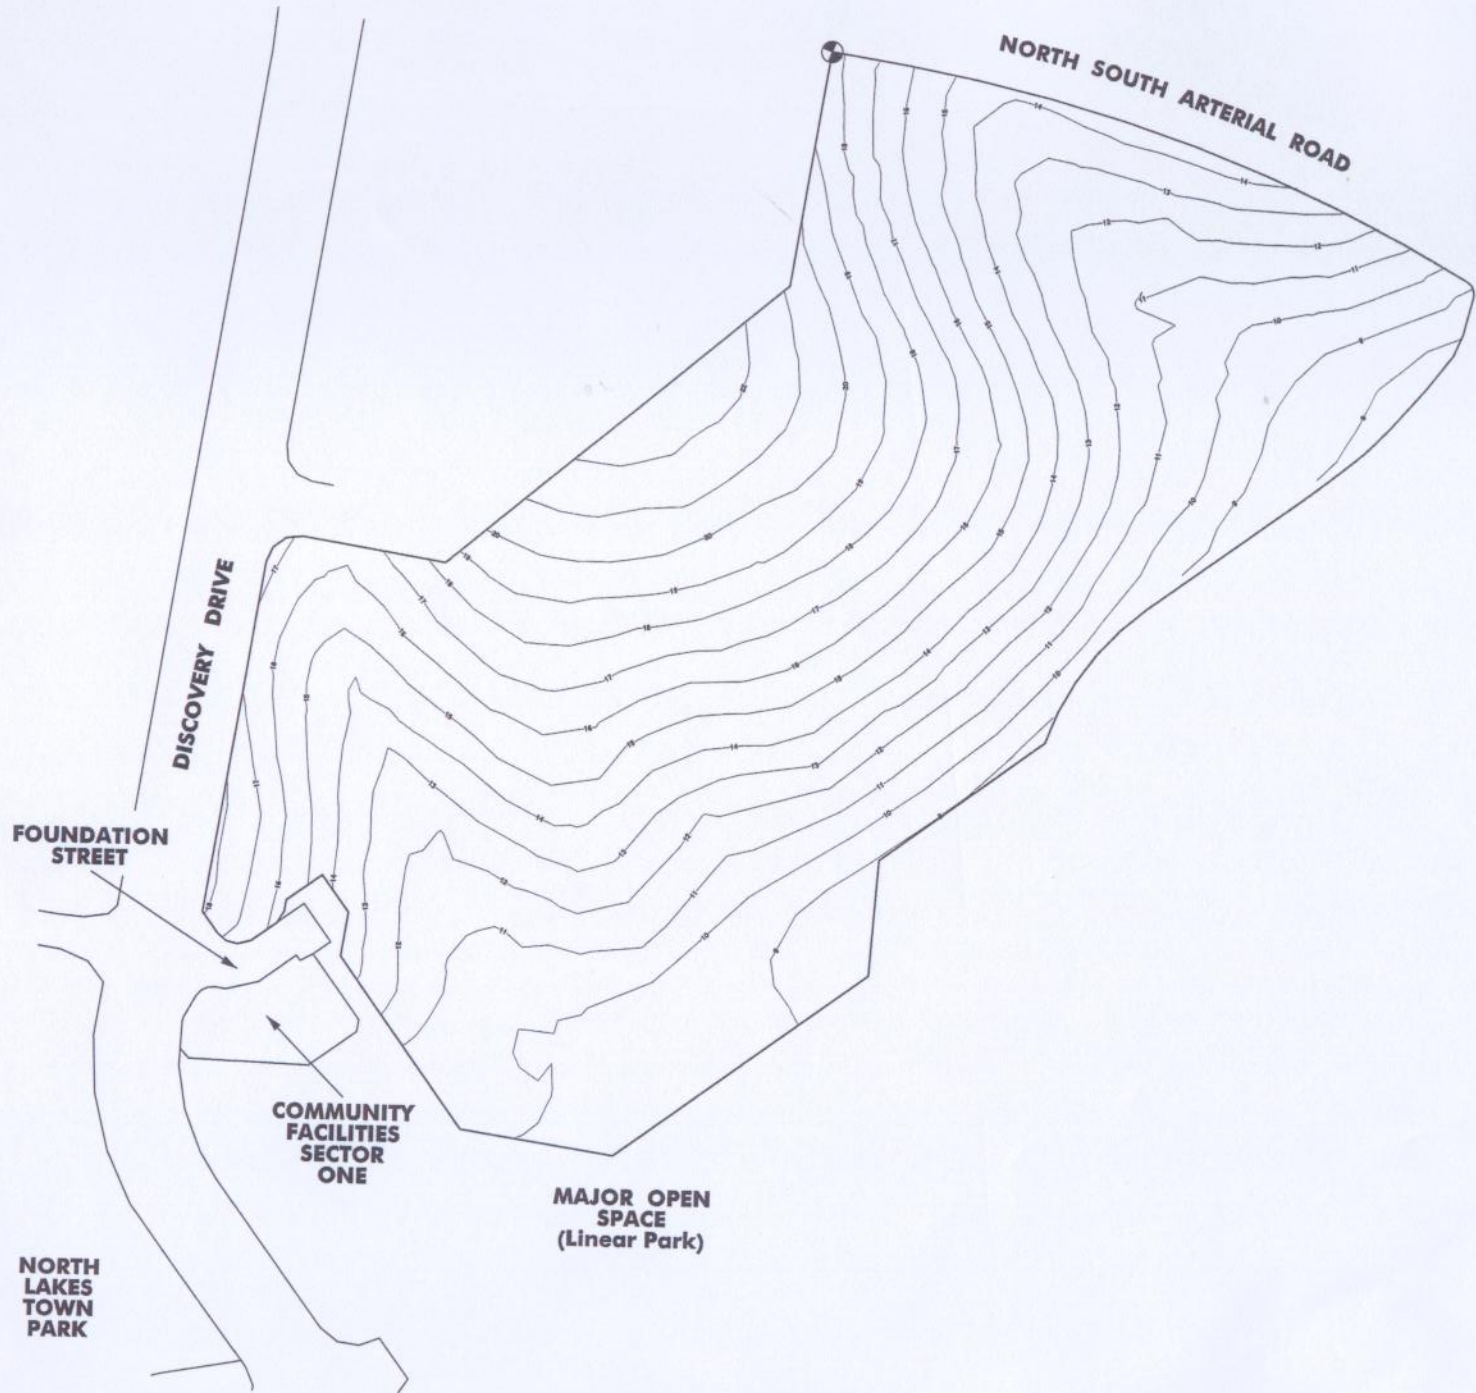

LEGEND

LEGEND

 Point of Commencement  
 AMG Coordinates (Zone 56)  
 Easting 502313.696  
 Northing 6987836.073

See Annexure A for Metes and Bounds description

 Existing Contours (1m Interval)

**LAKESIDE RESIDENTIAL PRECINCT  
COMMUNITY FACILITIES SECTOR TWO**

CADASTRAL BOUNDARY PLAN

Scale 1:2500 AT A3

File No. F 2.5.13

Doc No. LDR 0203 000