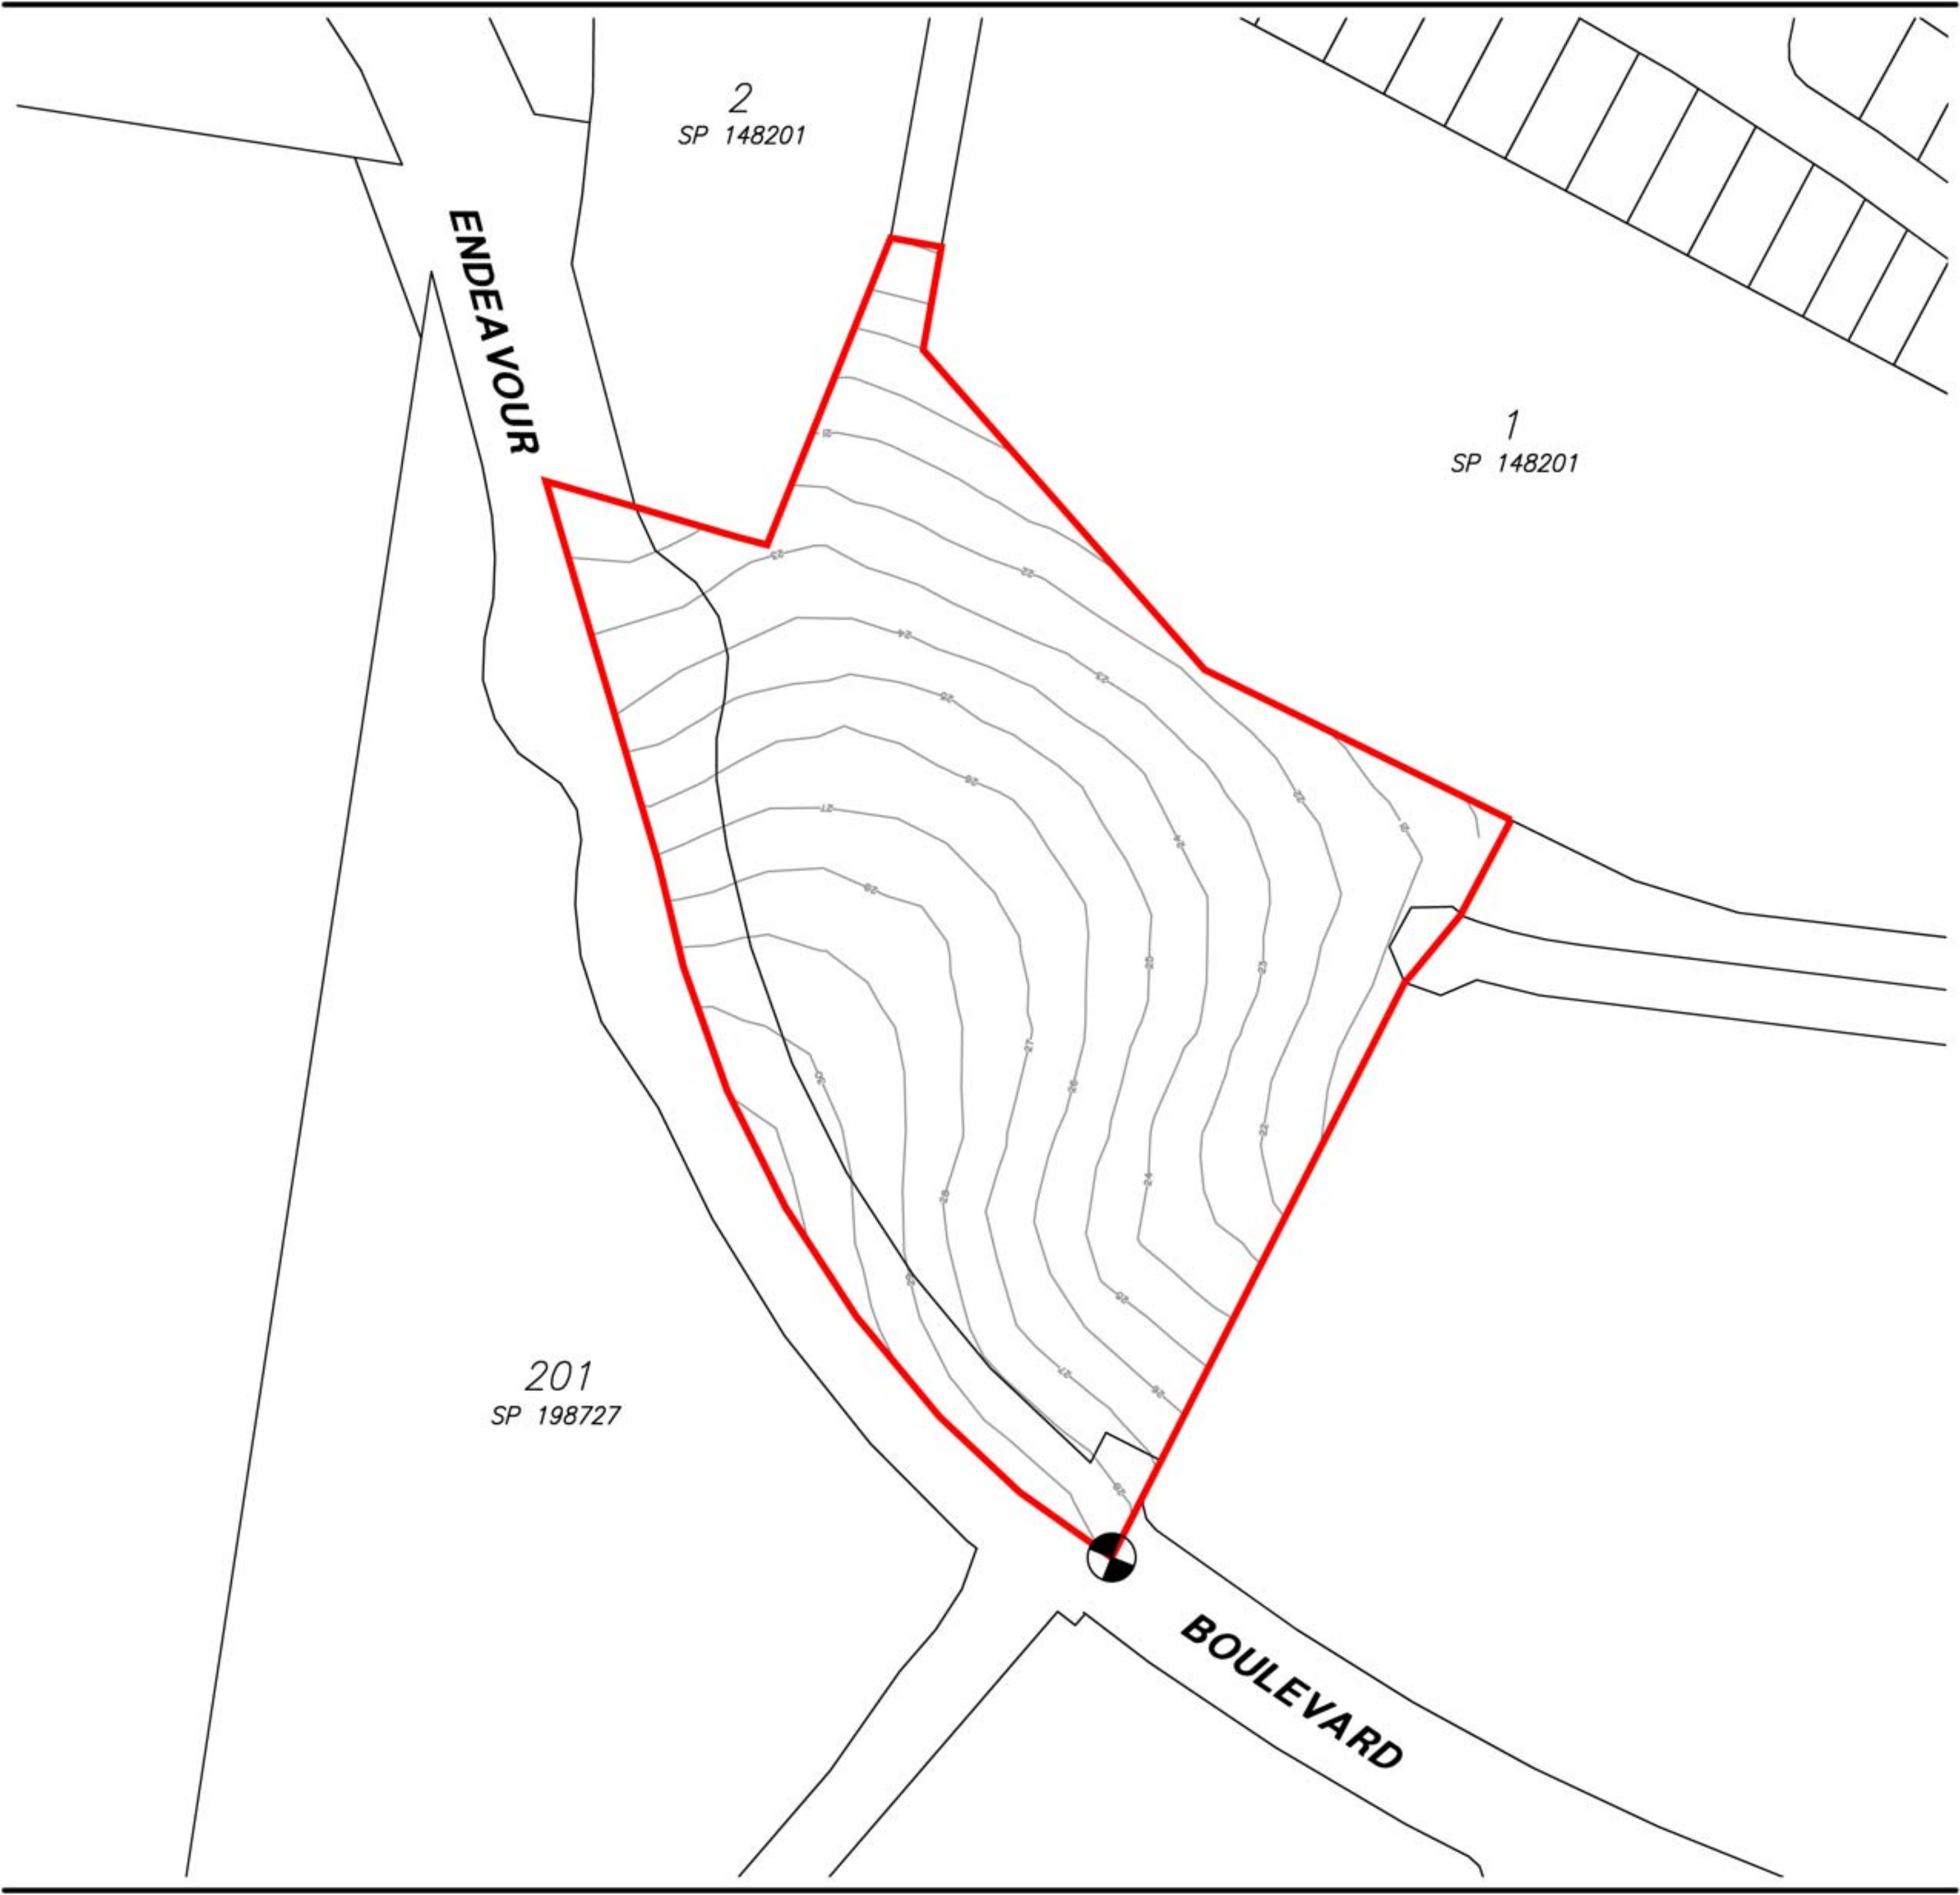


 Point of Commencement
AMG Coordinates (Zone 56)
Easting 501071.127
Northing 6987189.463

See Appendix A for Metes and Bounds Description

 Existing Contours (1m interval)

Retirement Village '004' Precinct
Retirement Village '2' Sector
CADASTRAL BOUNDARIES