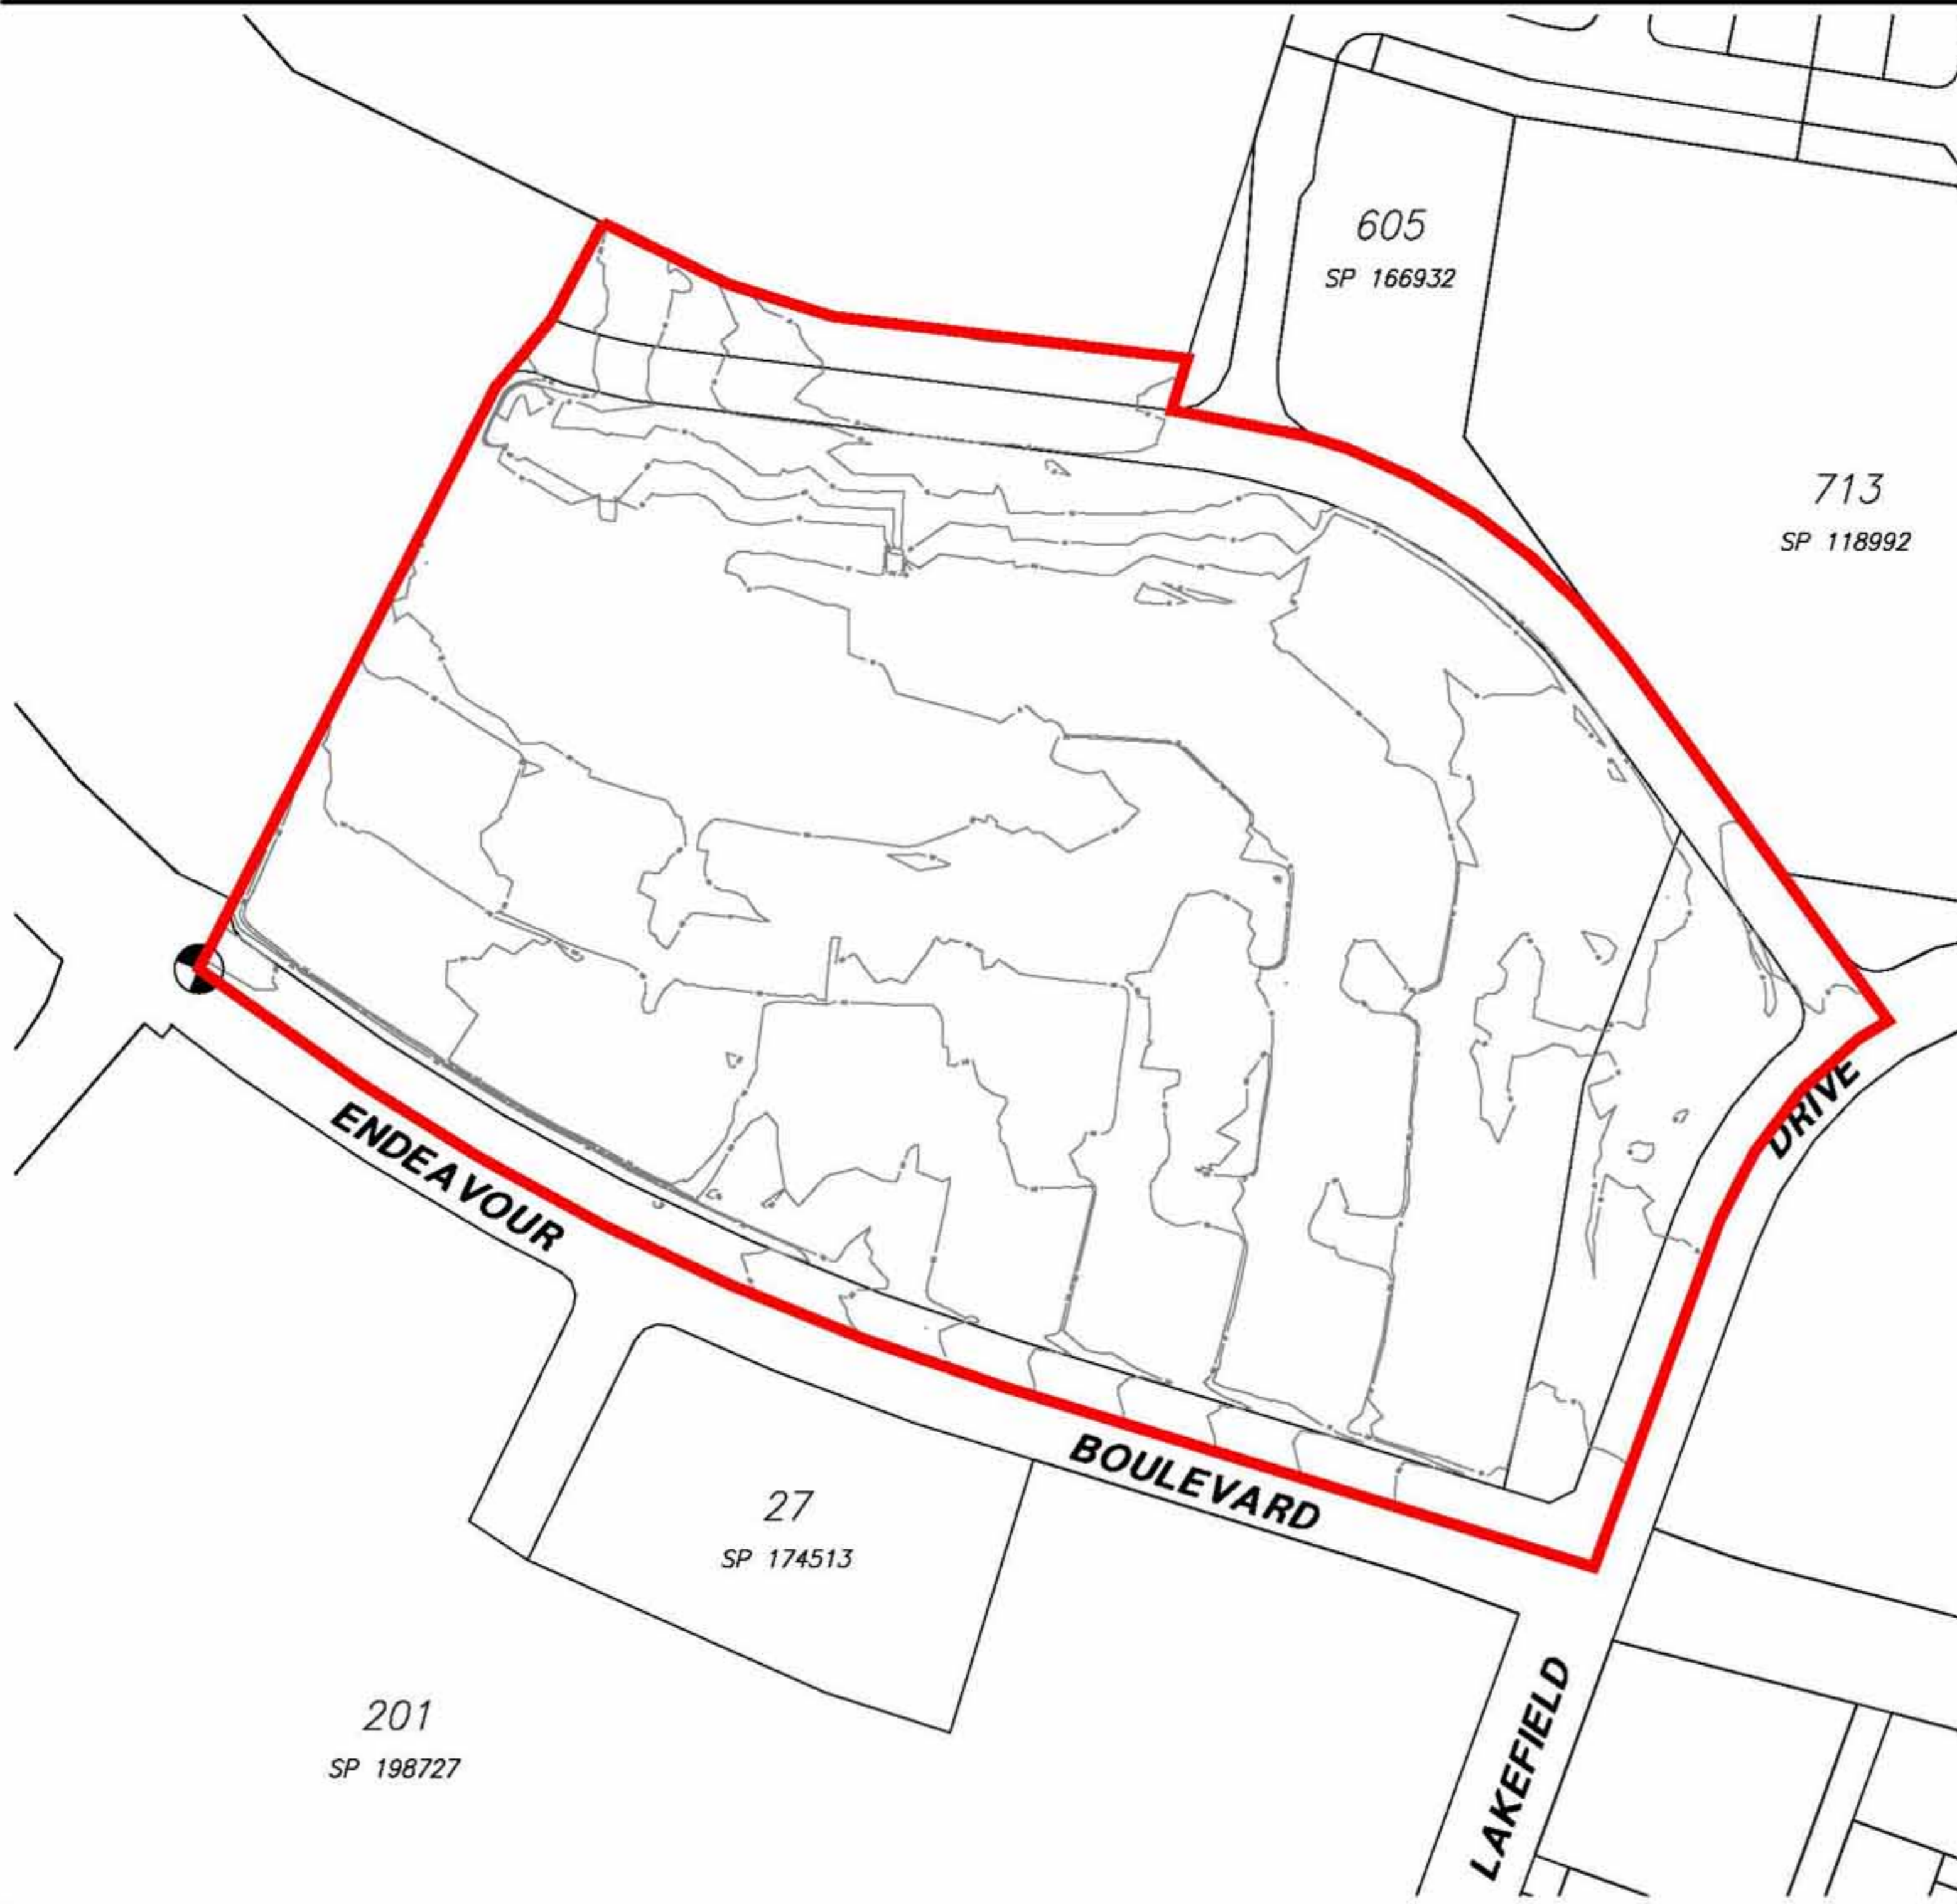

 Point of Commencement
AMG Coordinates (Zone 56)
Easting 501071.127
Northing 6987189.463

See Appendix 7 for Metes and Bounds Description

 Existing Contours (1m interval)

Retirement Village '004' Precinct
Retirement Village '1' Sector

CADASTRAL BOUNDARIES

File No 2836-004/1000
Dwg RVSectorFig3
July 2008