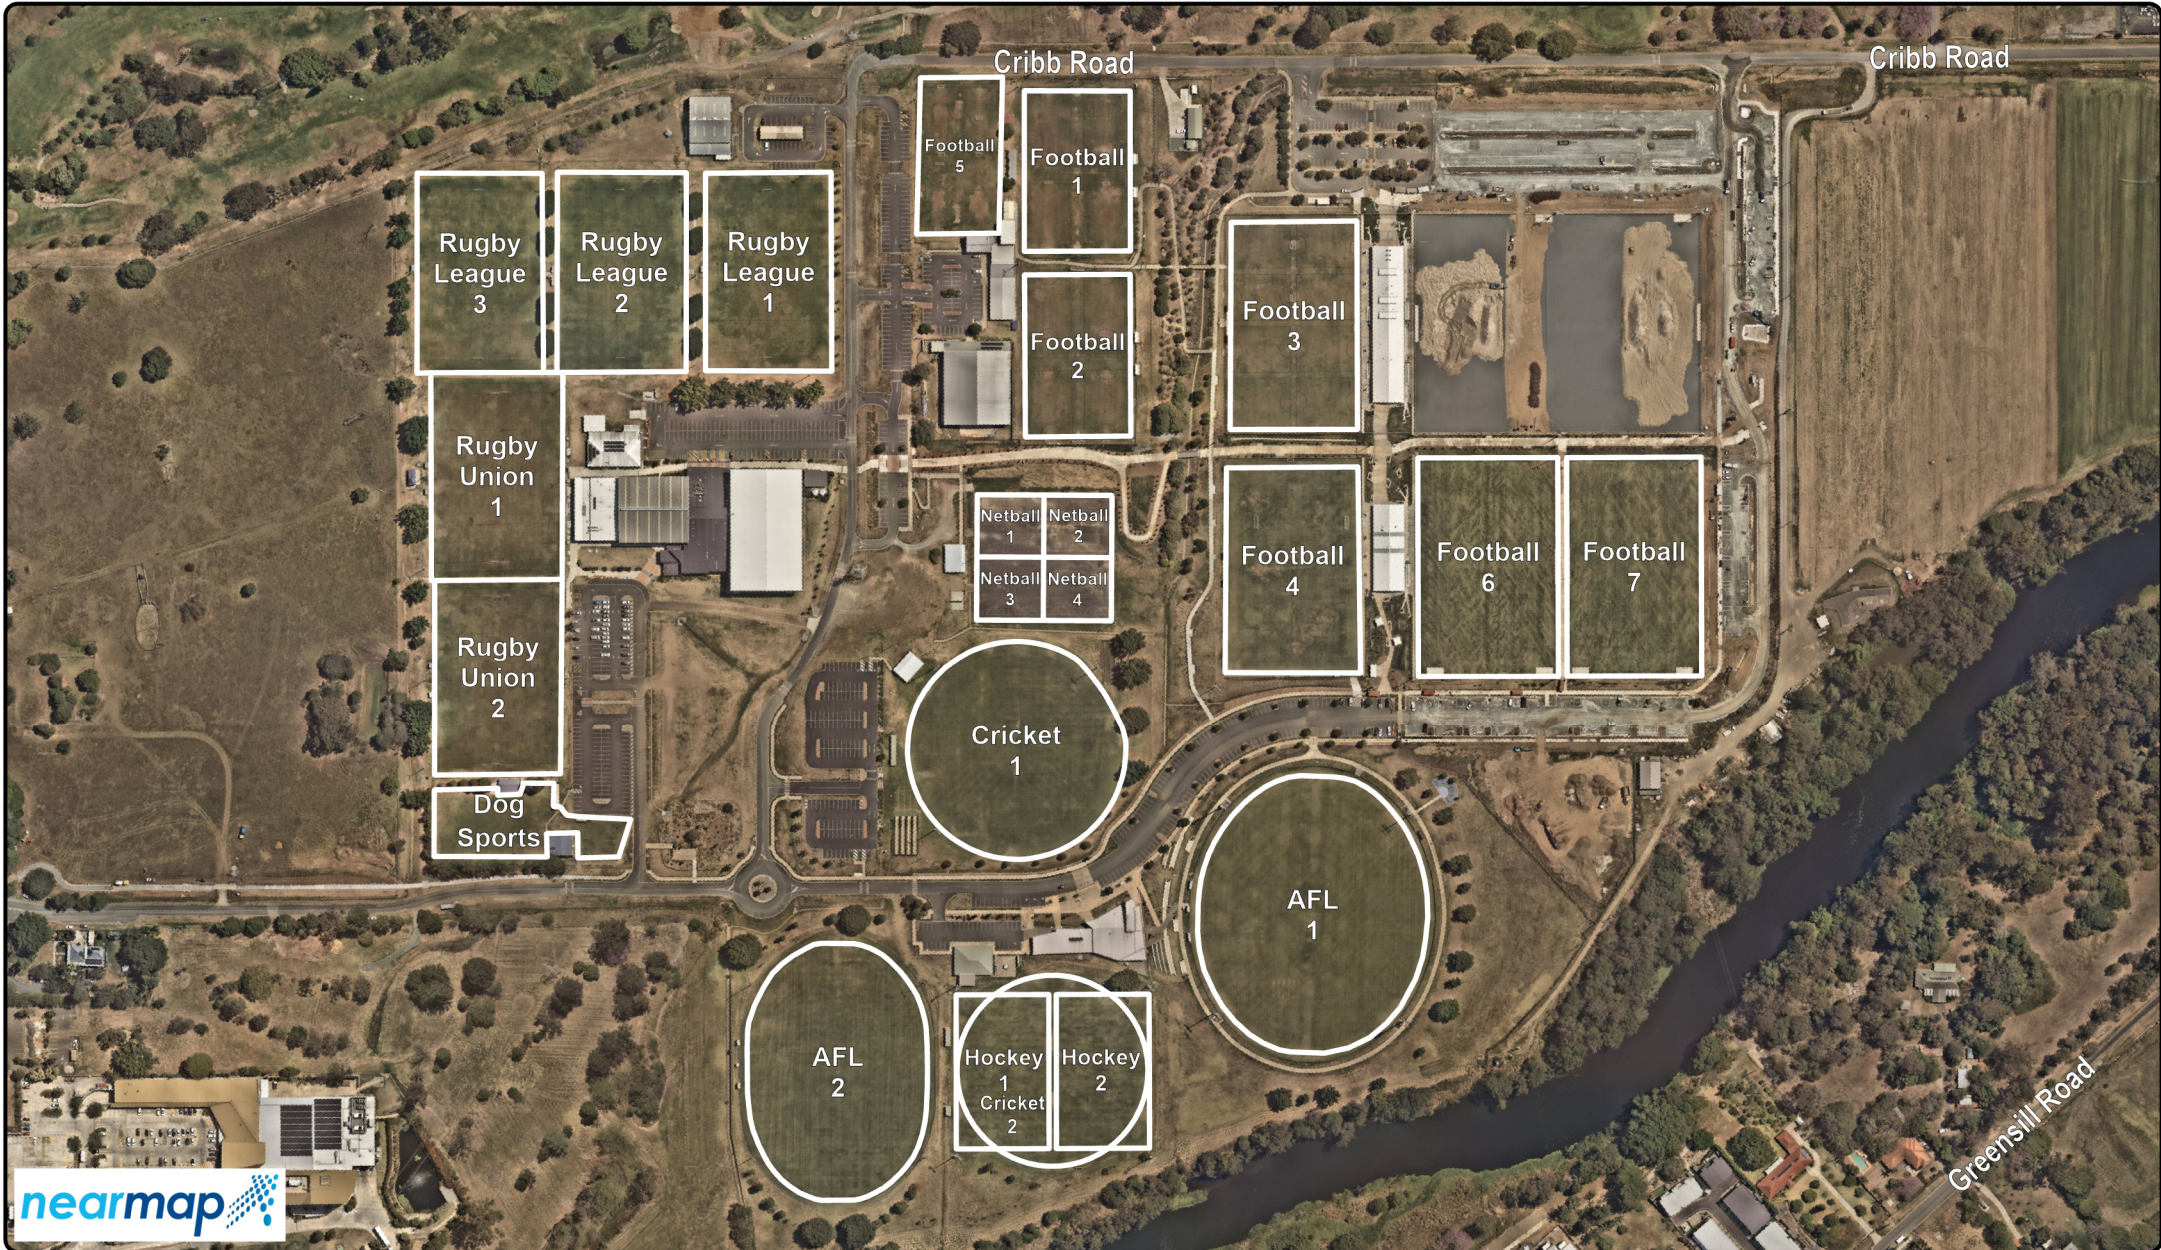

South Pine Sports Complex - Brendale

Field Allocation Map

30 November 2023

Geographic Information Services
City of Moreton Bay
PO Box 159
CABOOLTURE QLD 4500
Ph: (07) 3205 0555
Email: gis@moretonbay.qld.gov.au
Web: www.moretonbay.qld.gov.au

SCALE (A4) 1:4,500

Ref: ArcGIS Pro Playing Fields Status Maps

Legend Fields