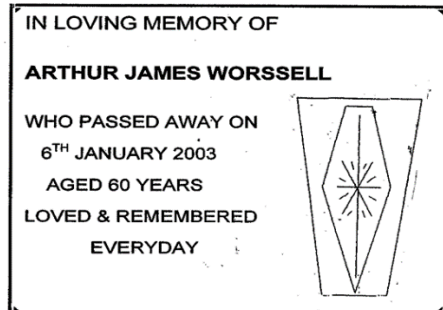

Cemetery plaques for Ashes Placements

Lawnton Cemetery cont.

Corian Wall

SINGLE INSCRIPTION

125 x 110mm

7 Lines

Raised gold edge

Includes vase