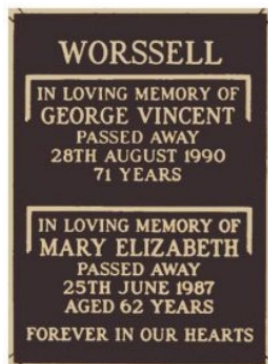

Columbarium Wall - Brick Wall (Companion Niches)

DOUBLE INSCRIPTION - DESIGN 37

165 x 229mm

2 Lines on the base plate

5 lines per detachable plate

Raised gold edge