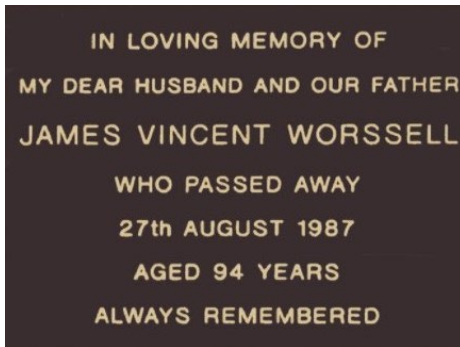

Cemetery plaques for Ashes Placements

Redcliffe Cemetery cont.

Columbarium Wall (Single Niche only) - Walls, 5, 6, 7 and Moss Street

SINGLE INSCRIPTION

205 x 180mm

7 Lines

Bevelled edge