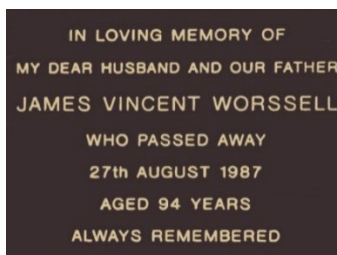

Columbarium Wall (Single Niche only) - RSL Wall

SINGLE INSCRIPTION

140 x 102mm

6 Lines

Bevelled edge