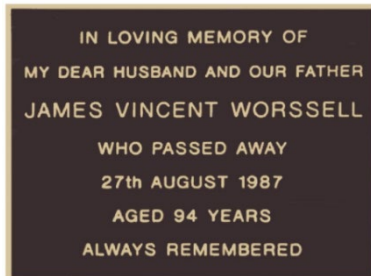

Cemetery plaques for Ashes Placements

Samford Cemetery

Ashes placements are available in the Columbarium Walls and Memorial Garden Placements.

Columbarium Wall - Brick Wall (Single Niche only)

SINGLE INSCRIPTION

150 x 130mm

7 Lines

Raised gold edge