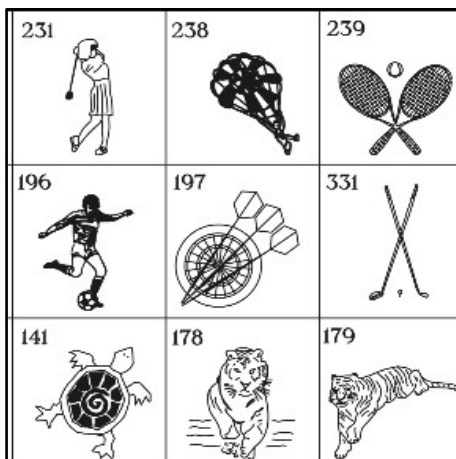

Cemetery plaques for Ashes Placements