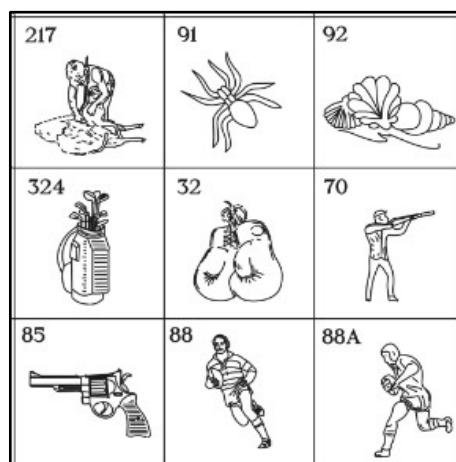

Cemetery plaques for Ashes Placements