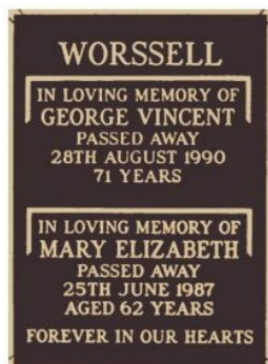

Columbarium Wall - Brick Wall (Companion Niches)

DOUBLE INSCRIPTION - DESIGN 37

165 x 229mm

2 Lines on the base plate

5 lines per detachable plate

Raised gold edge