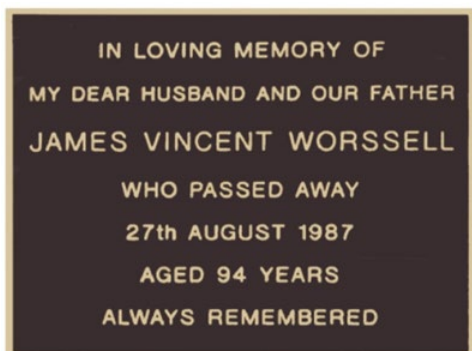

Columbarium Wall (Single Niche only)

SINGLE INSCRIPTION

177 x 140mm

7 Lines

Raised gold edge