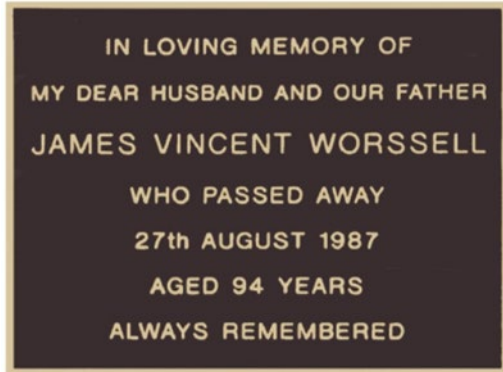

Cemetery plaques for Ashes Placements

Lawnton Cemetery cont.

Columbarium Wall (Single Niche only) – North Pine Wall only

SINGLE INSCRIPTION

205 x 180mm

7 Lines

Raised gold edge