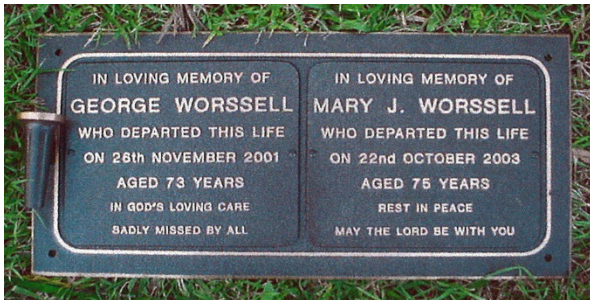

Cemetery plaques for Ashes Placements

Samsonvale Cemetery

Ashes placements are available in the Columbarium Walls and Memorial Garden Placements.

Columbarium Wall - Stone Wall (Companion Niches only)

DOUBLE INSCRIPTION

394 x 192mm

7 Lines per detachable plate

Vase included