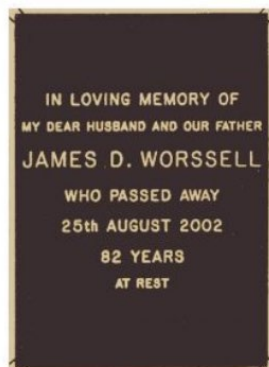

#### DOUBLE INSCRIPTION - DESIGN 37

165 x 229mm

2 Lines on the base plate

5 lines per detachable plate

Raised gold edge