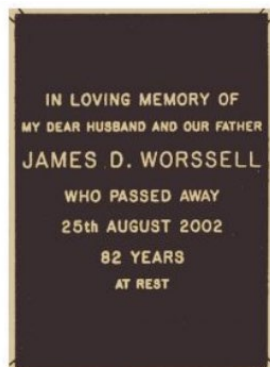

#### DOUBLE INSCRIPTION - DESIGN 37

165 x 229mm

2 Lines on the base plate

5 lines per detachable plate

Raised gold edge