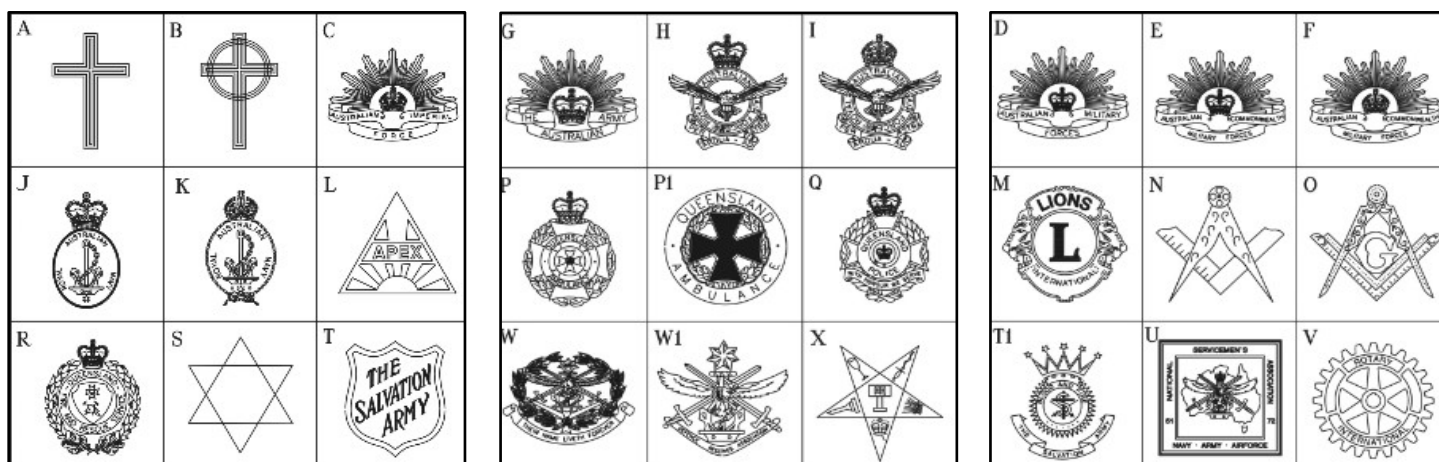

Cemetery plaques for Ashes Placements

Accessories

Flower Holder - Columbarium Walls only

Flower Holder will incur an additional cost of $87.50

Photos

Photos will incur an additional cost dependent on the photo size

Attaching a photo is a popular way to remember a loved one on a cemetery plaque. Council can use any photo (digital or hard copy) to make a ceramic photo that can be attached to the headstone. These photos weather extremely well and are manufactured in an attractive oval shape.

Photos are available in the following sizes for the additional cost of:

Cemetery	Size	Price
Redcliffe Rose Garden only	5.5cm x 6cm	$135.50
All other Cemeteries	3cm x 4cm	$148.50

Our staff can provide advice on the most appropriate photo size, bearing in mind the amount of available space on your plaque.

Emblems

Each emblem will incur an additional cost of $97.50

One way to personalise a plaque is to include an emblem, which may symbolise an aspect of your loved one's life. A large range of emblems are available, including emblems of the Australian Army, Navy, Air Force, Queensland Police and a range of other organisations. Other emblems may represent a loved one's hobby, such as fishing or football, or represent religious beliefs or even a favourite flower.

Please see the list of available emblems below and on the following pages.