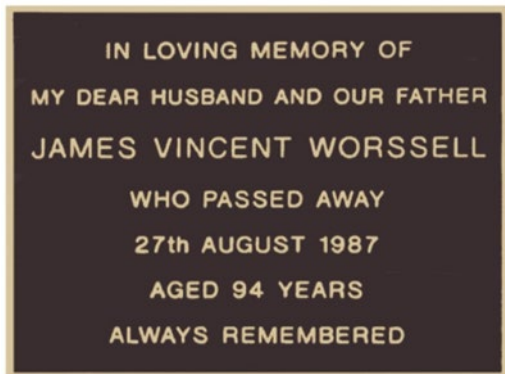

Cemetery plaques for Ashes Placements

Bribie Island Memorial Gardens cont.

Columbarium Wall (Single Niche only) - Walls Baeckea and Boronia only

SINGLE INSCRIPTION

205 x 180mm

7 Lines

Raised gold edge

Caboolture King Street Cemetery

Ashes placements are available in the Columbarium Walls.