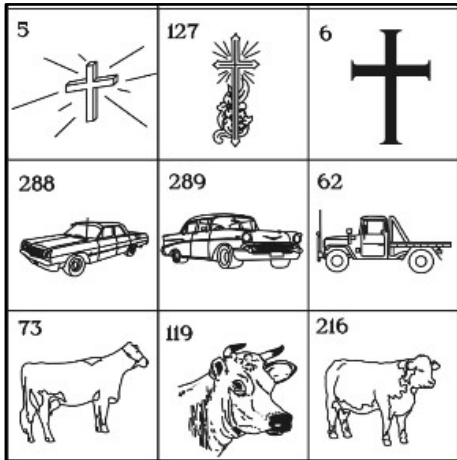

Cemetery plaques for Ashes Placements