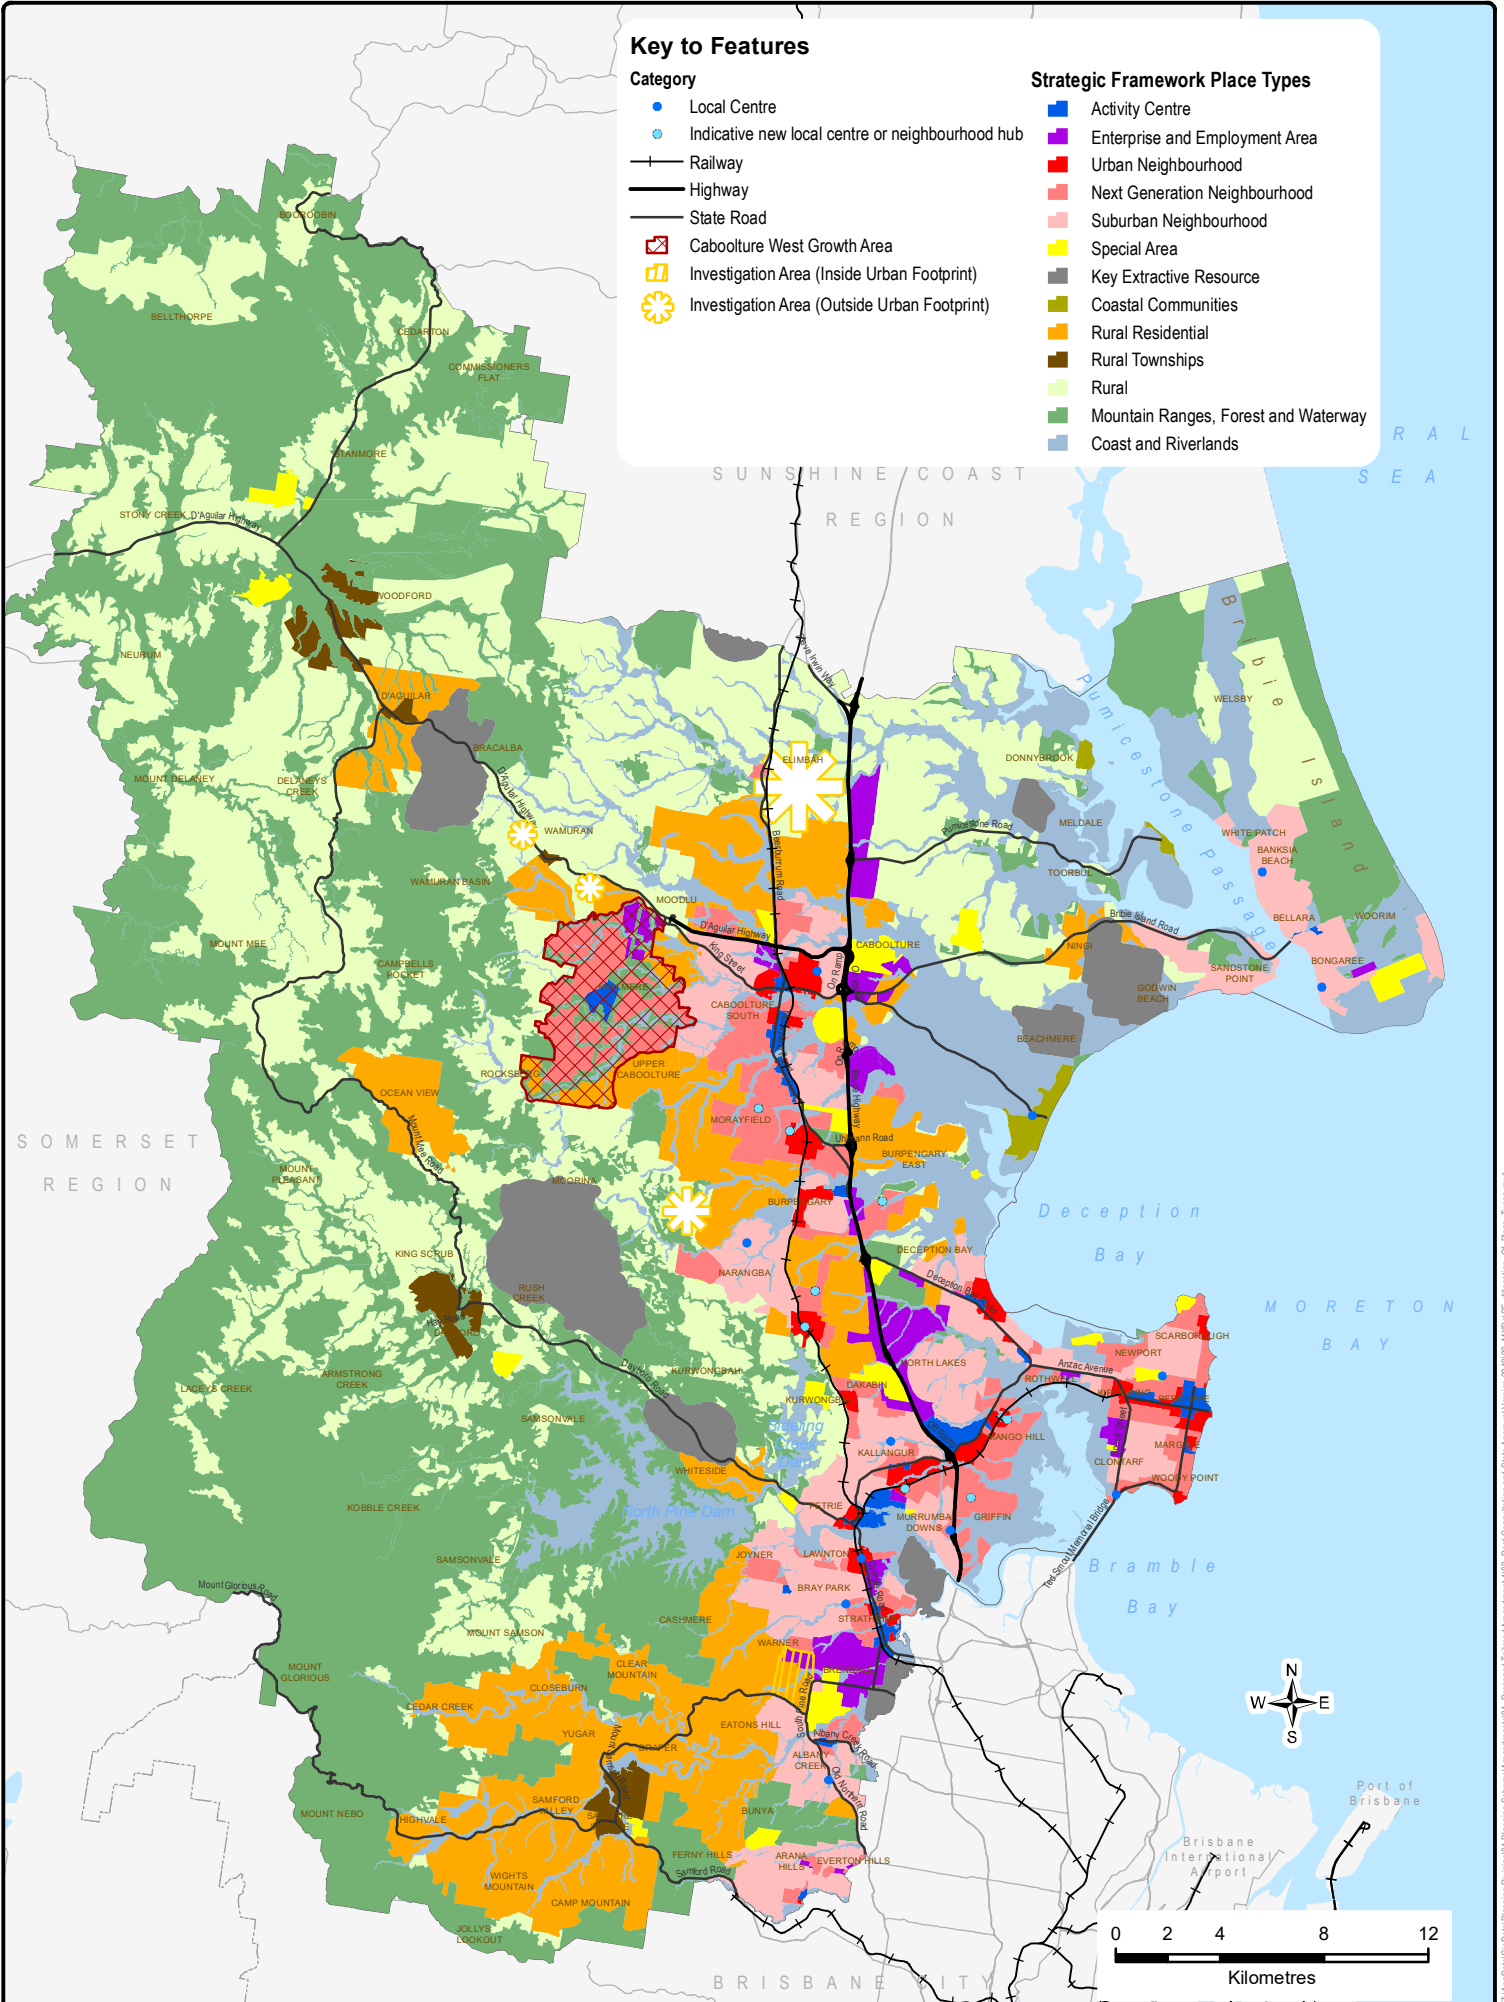

ALLOCATION OF PLACE TYPES

MORETON BAY REGION - STRATEGIC FRAMEWORK - Map 3.14.1

Effective 29 January 2020

Key to Features

Category

- Local Centre
- Indicative new local centre or neighbourhood hub
- Railway
- Highway
- State Road
- ▣ Caboolture West Growth Area
- ▣ Investigation Area (Inside Urban Footprint)
- ☼ Investigation Area (Outside Urban Footprint)

Strategic Framework Place Types

- ▣ Activity Centre
- ▣ Enterprise and Employment Area
- ▣ Urban Neighbourhood
- ▣ Next Generation Neighbourhood
- ▣ Suburban Neighbourhood
- ▣ Special Area
- ▣ Key Extractive Resource
- ▣ Coastal Communities
- ▣ Rural Residential
- ▣ Rural Townships
- ▣ Rural
- ▣ Mountain Ranges, Forest and Waterway
- ▣ Coast and Riverlands