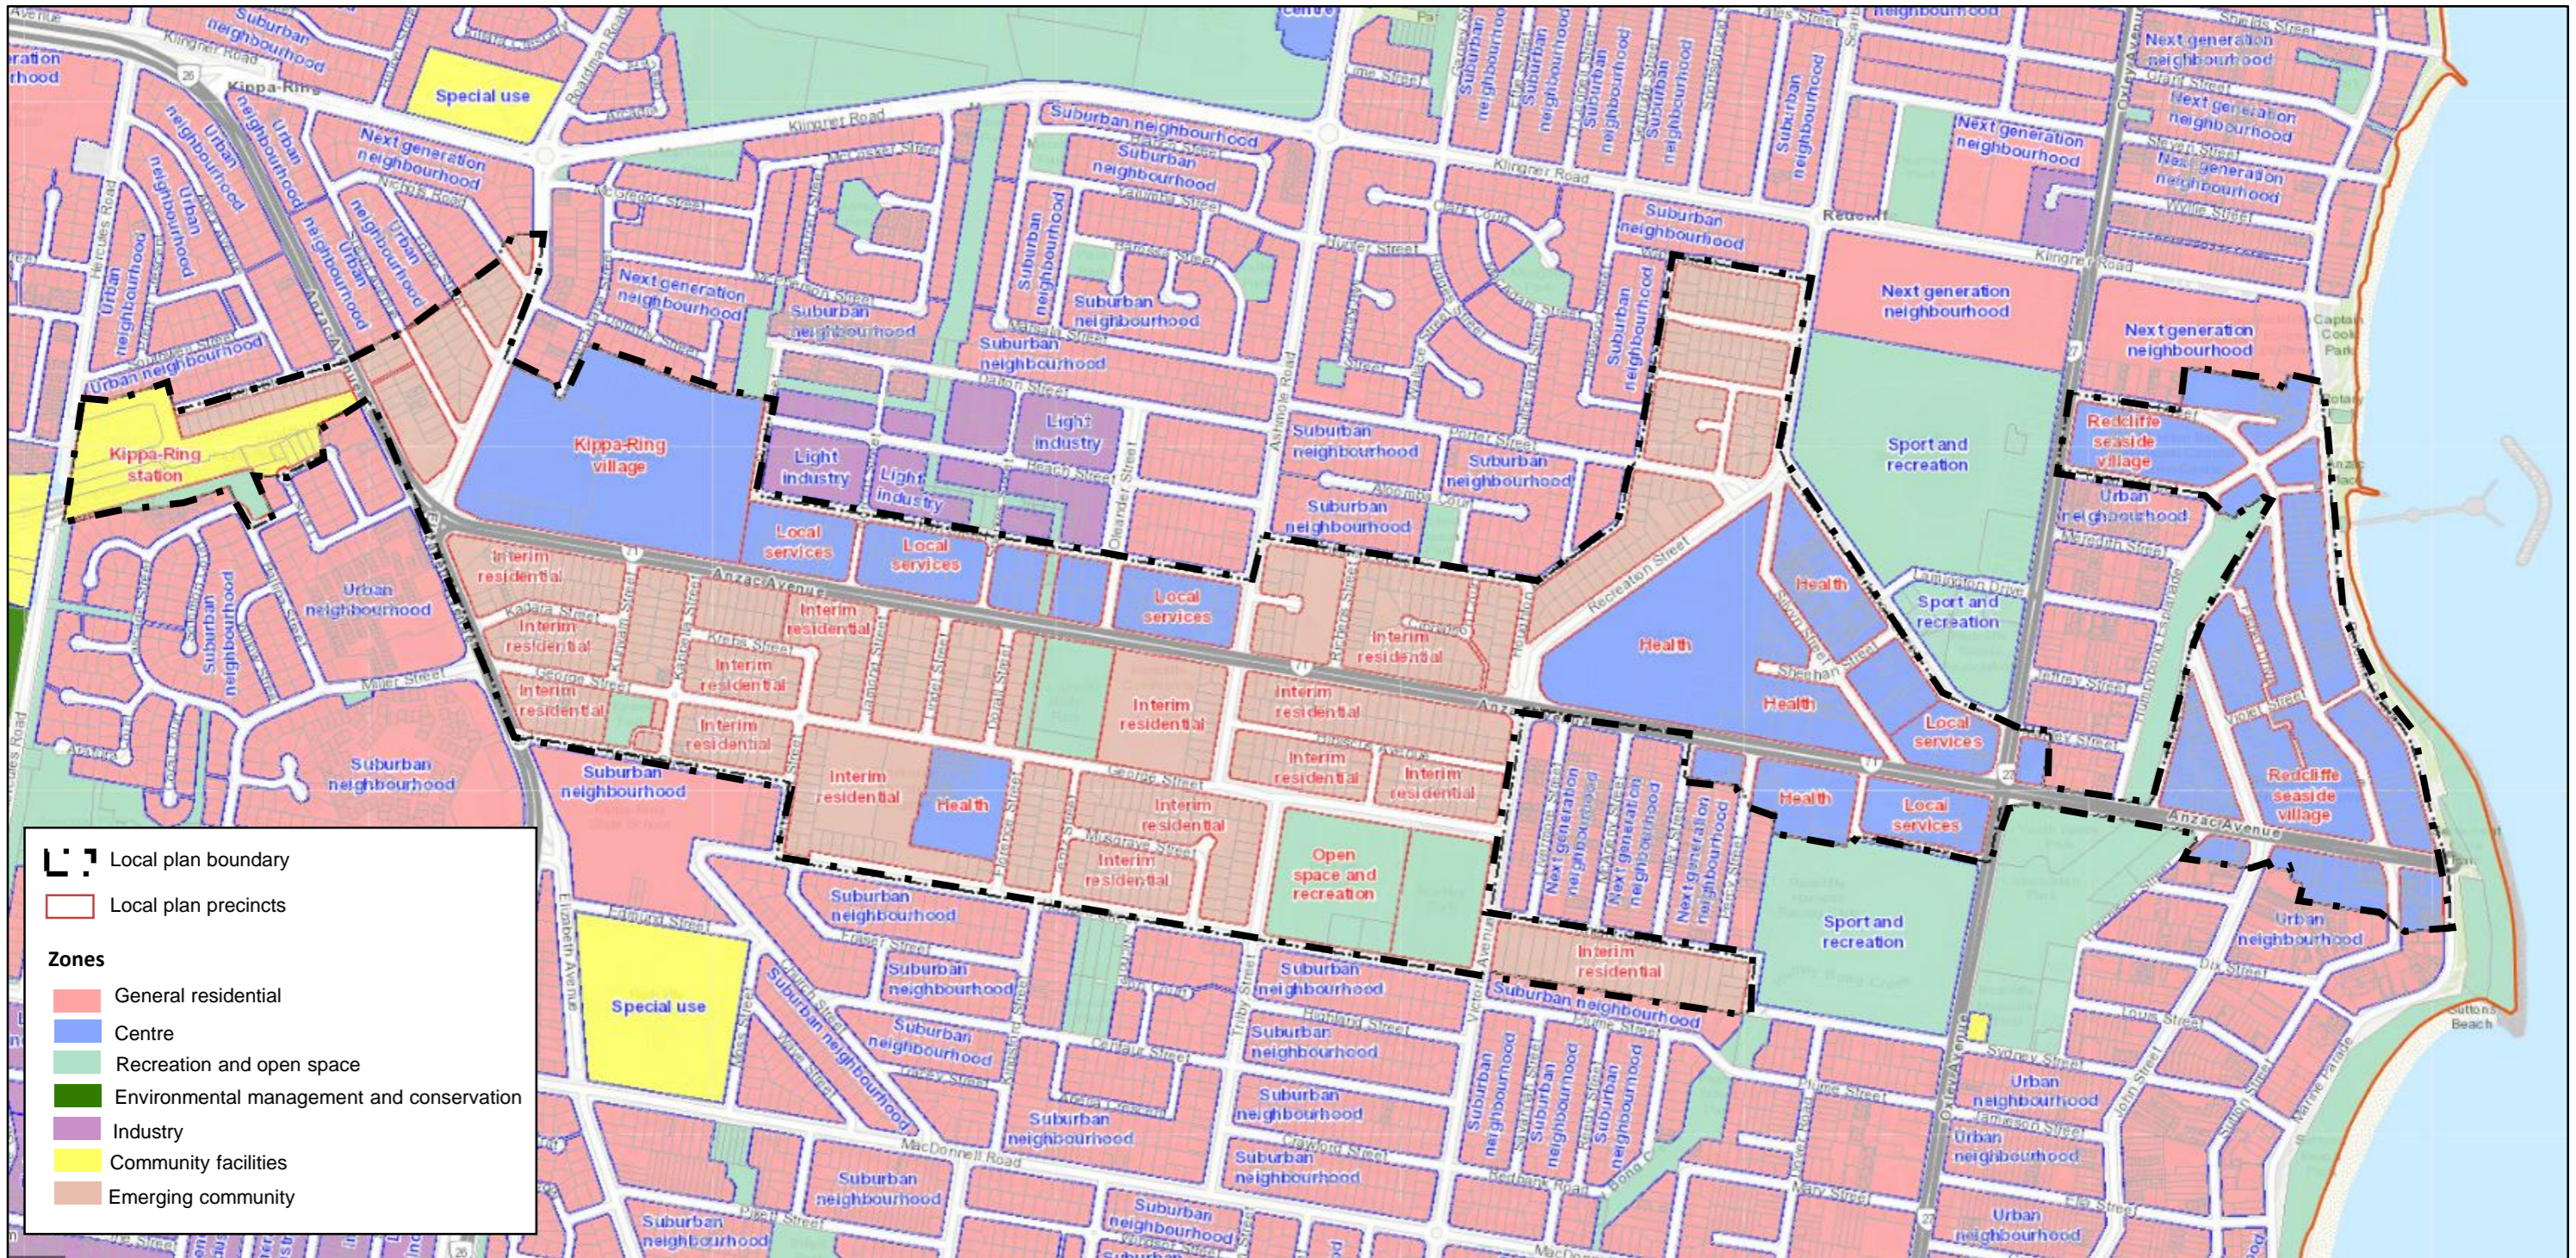

Redcliffe Kippa-Ring Local Plan

Geographical Information Services
Moreton Bay Regional Council
PO Box 159, CABOOLTURE QLD 4510
Ph: (07) 3205 0555
Email: gis@moretonbay.qld.gov.au
Web: www.moretonbay.qld.gov.au

Effective from 1 February 2016