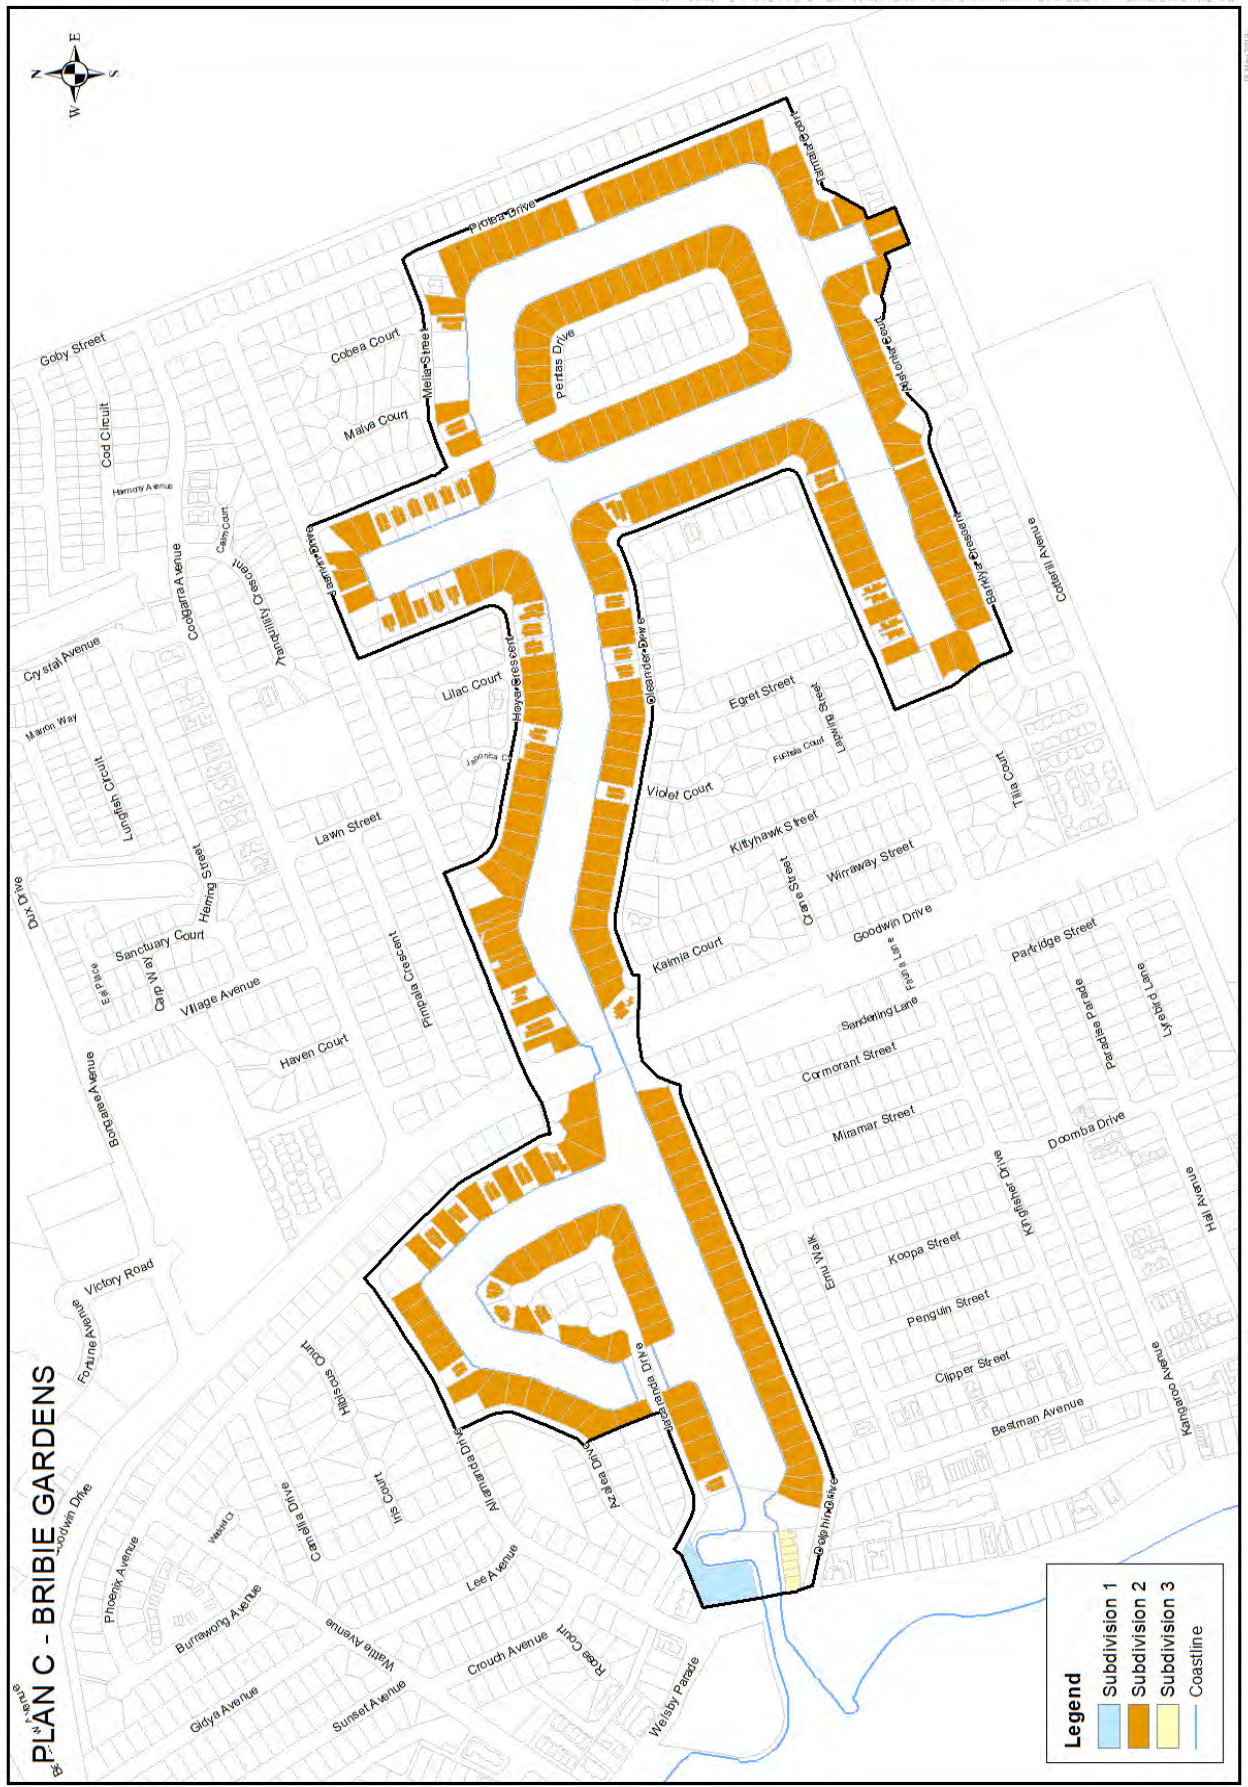

Benefitted Area Maps

PLAN B - PACIFIC HARBOUR

Legend

- Subdivision 1
- Subdivision 2
- Subdivision 3
- Subdivision 4
- Coastline

10 May 2019

PLAN D - REDCLIFFE AERODROME

PLAN E - THE NEWPORT CANAL DREDGING STRATEGY ZONES