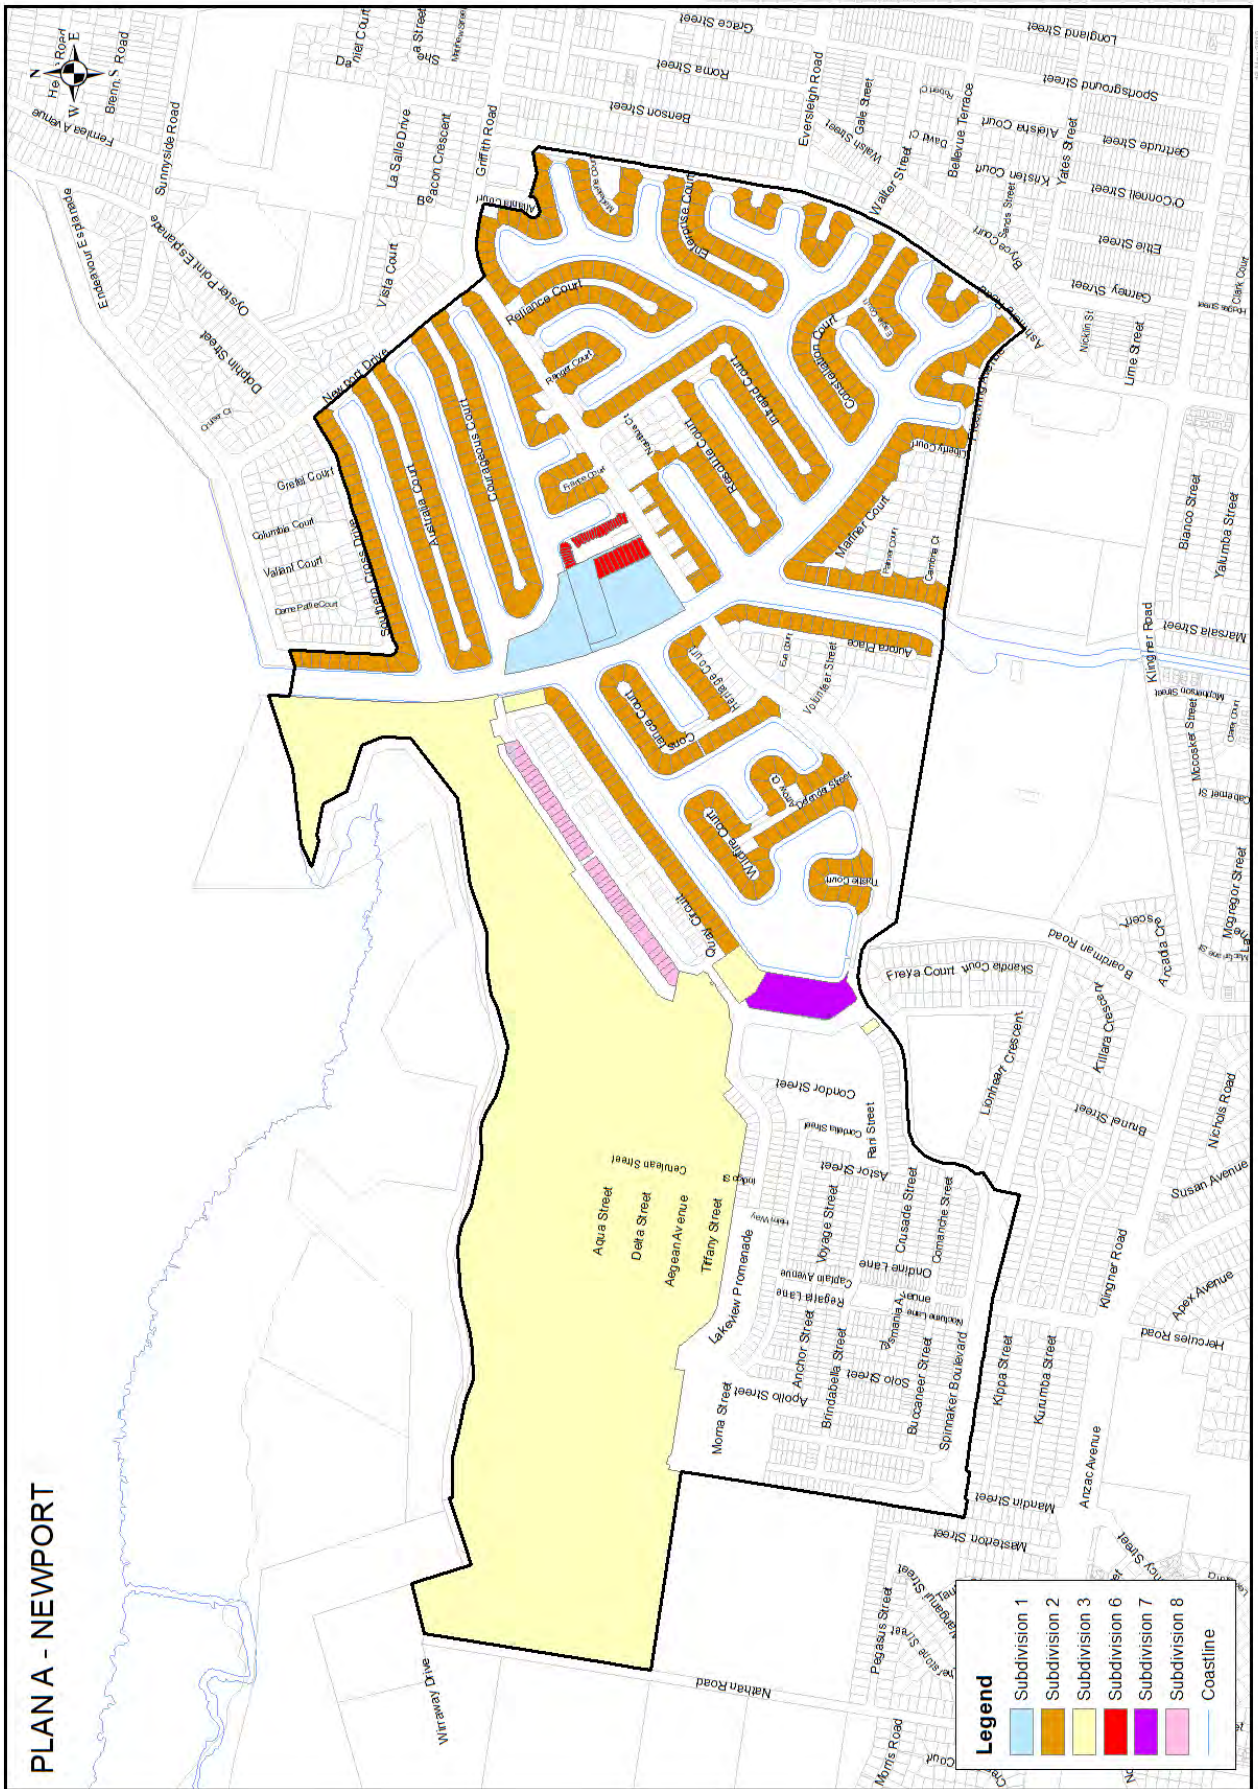

Benefitted Area Maps

PLAN B - PACIFIC HARBOUR

Legend

- Subdivision 1
- Subdivision 2
- Subdivision 3
- Subdivision 4
- Coastline

10 May 2019

PLAN D - REDCLIFFE AERODROME

PLAN E - THE NEWPORT CANAL DREDGING STRATEGY ZONES