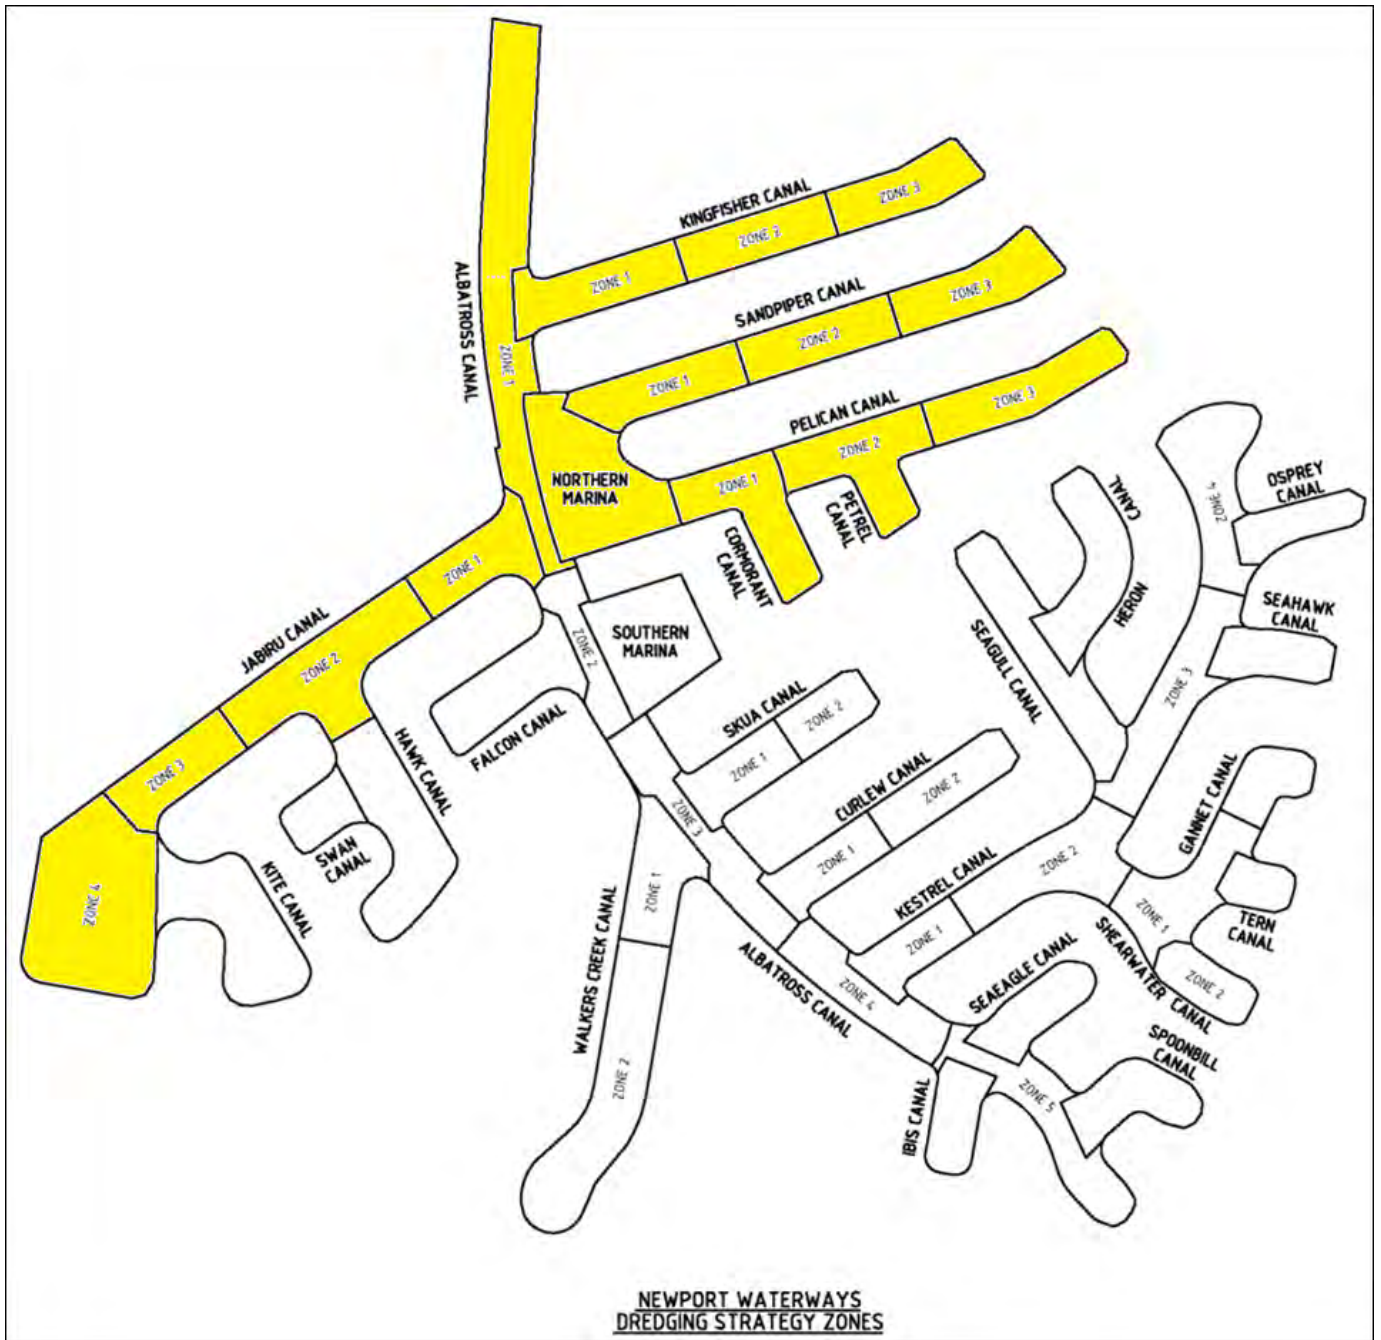

Benefitted Area Maps

PLAN B - PACIFIC HARBOUR

Legend

- Subdivision 1
- Subdivision 2
- Subdivision 3
- Subdivision 4
- Coastline

10 May 2019

PLAN D - REDCLIFFE AERODROME

PLAN E - THE NEWPORT CANAL DREDGING STRATEGY ZONES