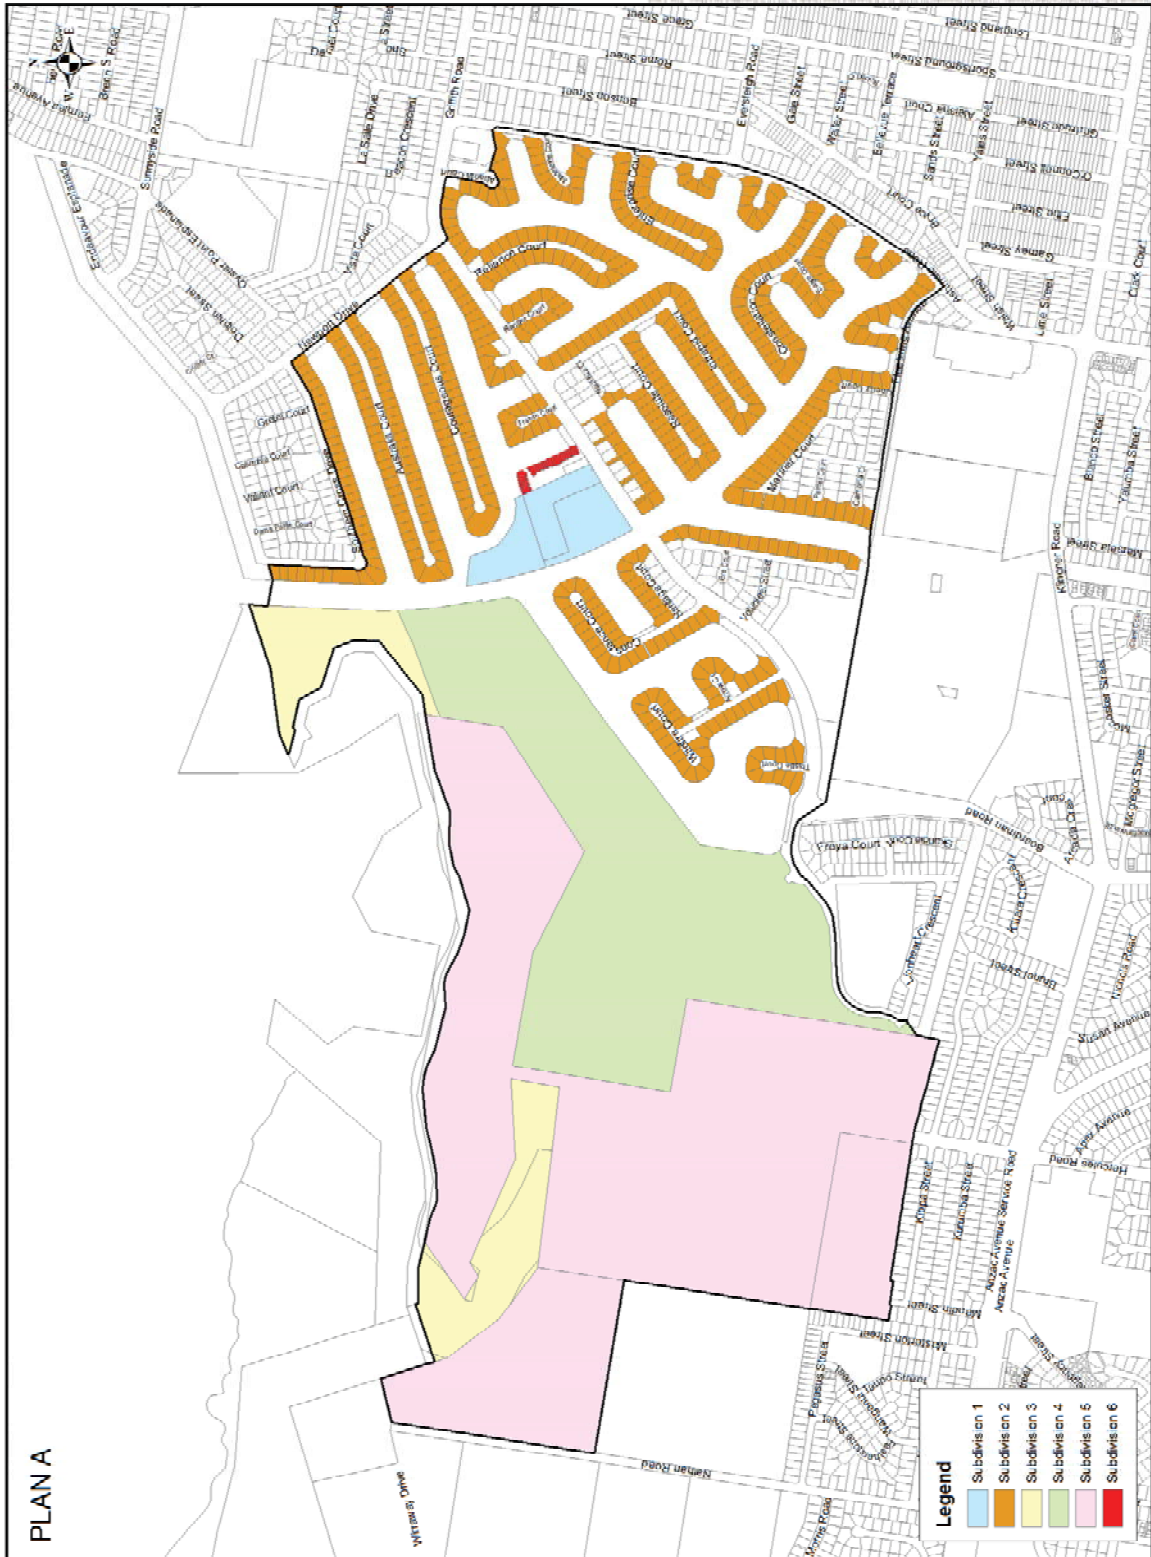

BENEFITTED AREA MAPS

BUDGET 2015/16

Moreton Bay Regional Council
PO Box 159 Caboolture Qld 4510

T (07) 3205 0555
E mbrc@moretonbay.qld.gov.au
W www.moretonbay.qld.gov.au