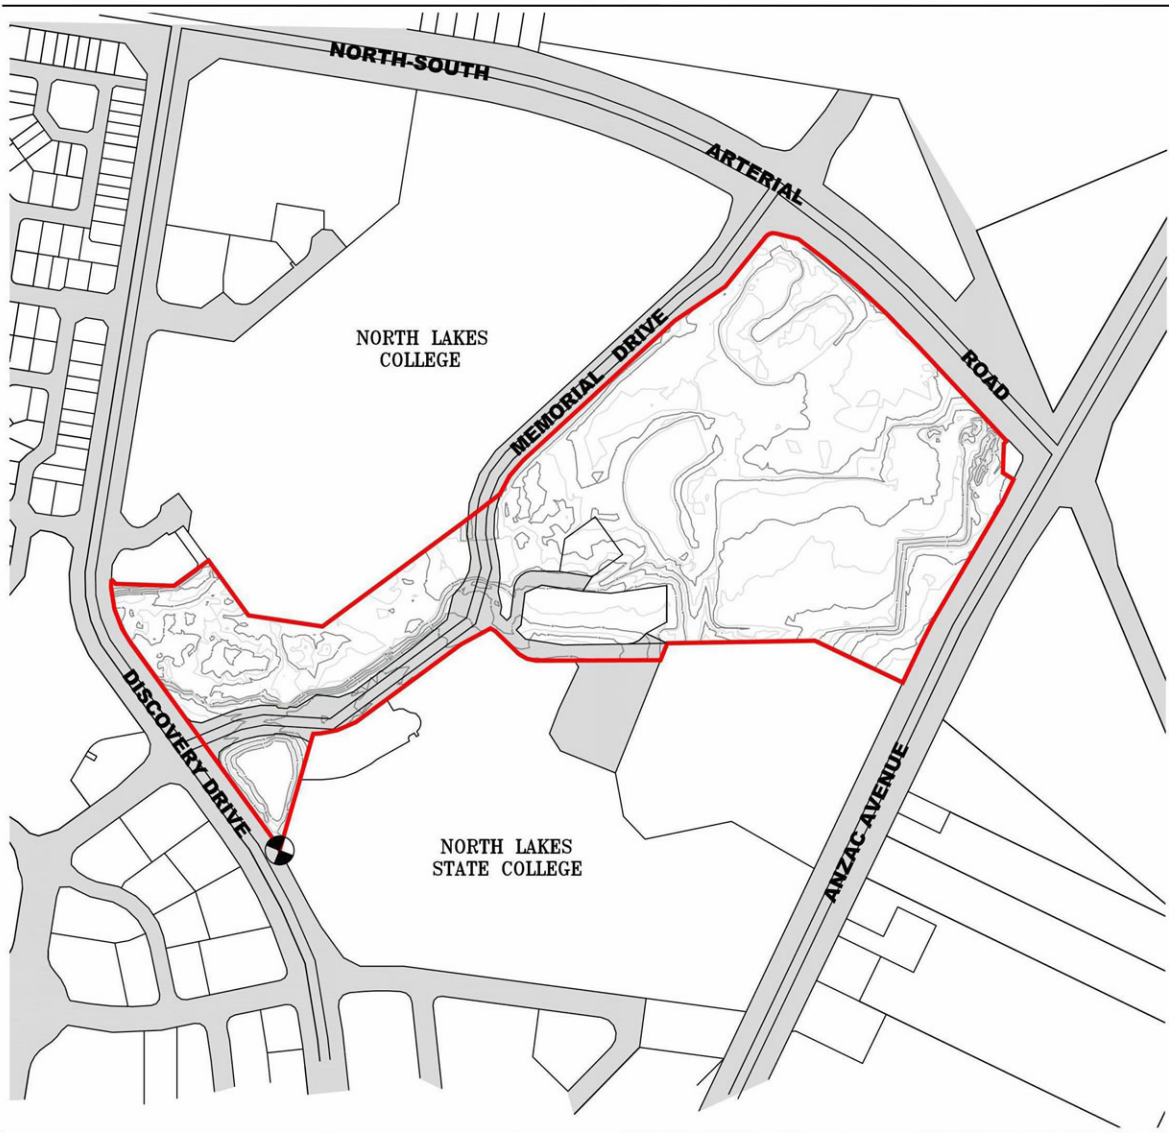


 Point of Commencement
 AMG Coordinates (Zone 56)
 Easting 502180.540
 Northing 6987097.496

See Appendix F for Metes and Bounds Description

 Existing Contours (1m Interval)
 Road Reserve

TCF Major Community Facilities 'E' Precinct
 Southern District Playing Fields Sector
CADASTRAL BOUNDARIES