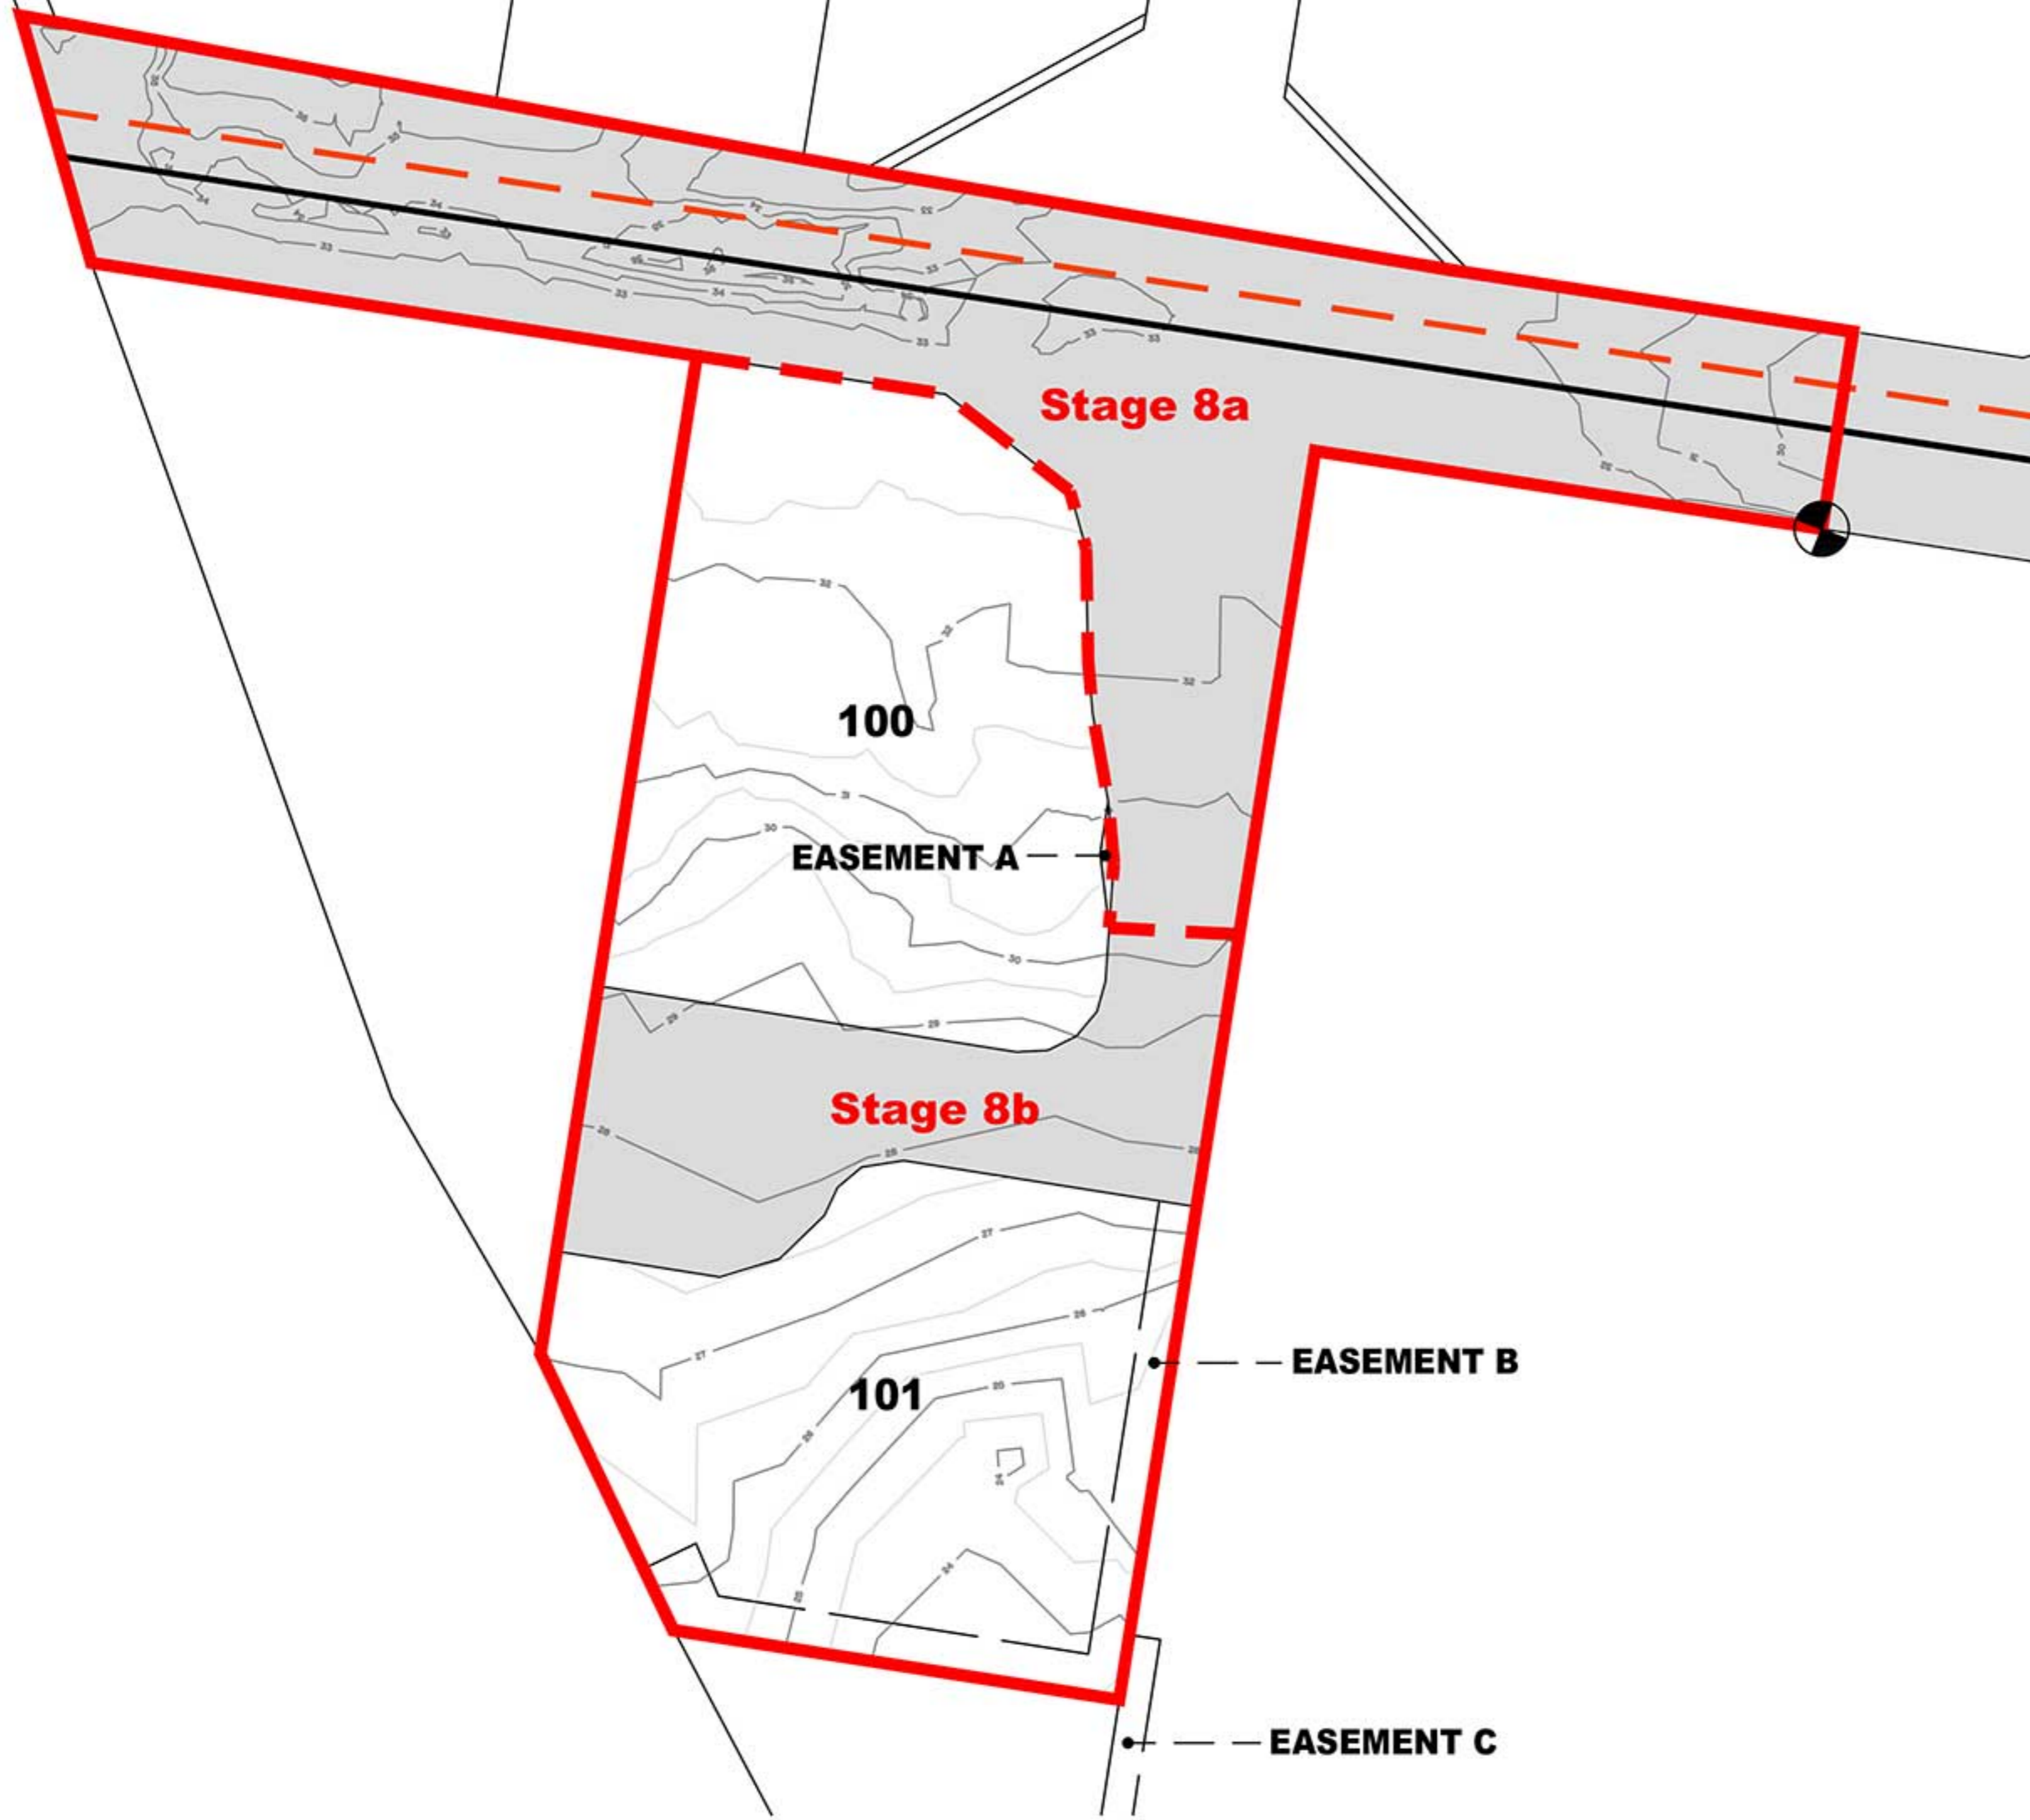

 Point of Commencement
AMG Coordinates (Zone 56)
Easting 500557.998
Northing 6987641.929

See Appendix F for Metes and Bounds Description

 Existing Contours (1m interval)

Mixed Industry & Business Area South Precinct
Mixed Industry & Business Area Sector South Eight
CADASTRAL BOUNDARIES