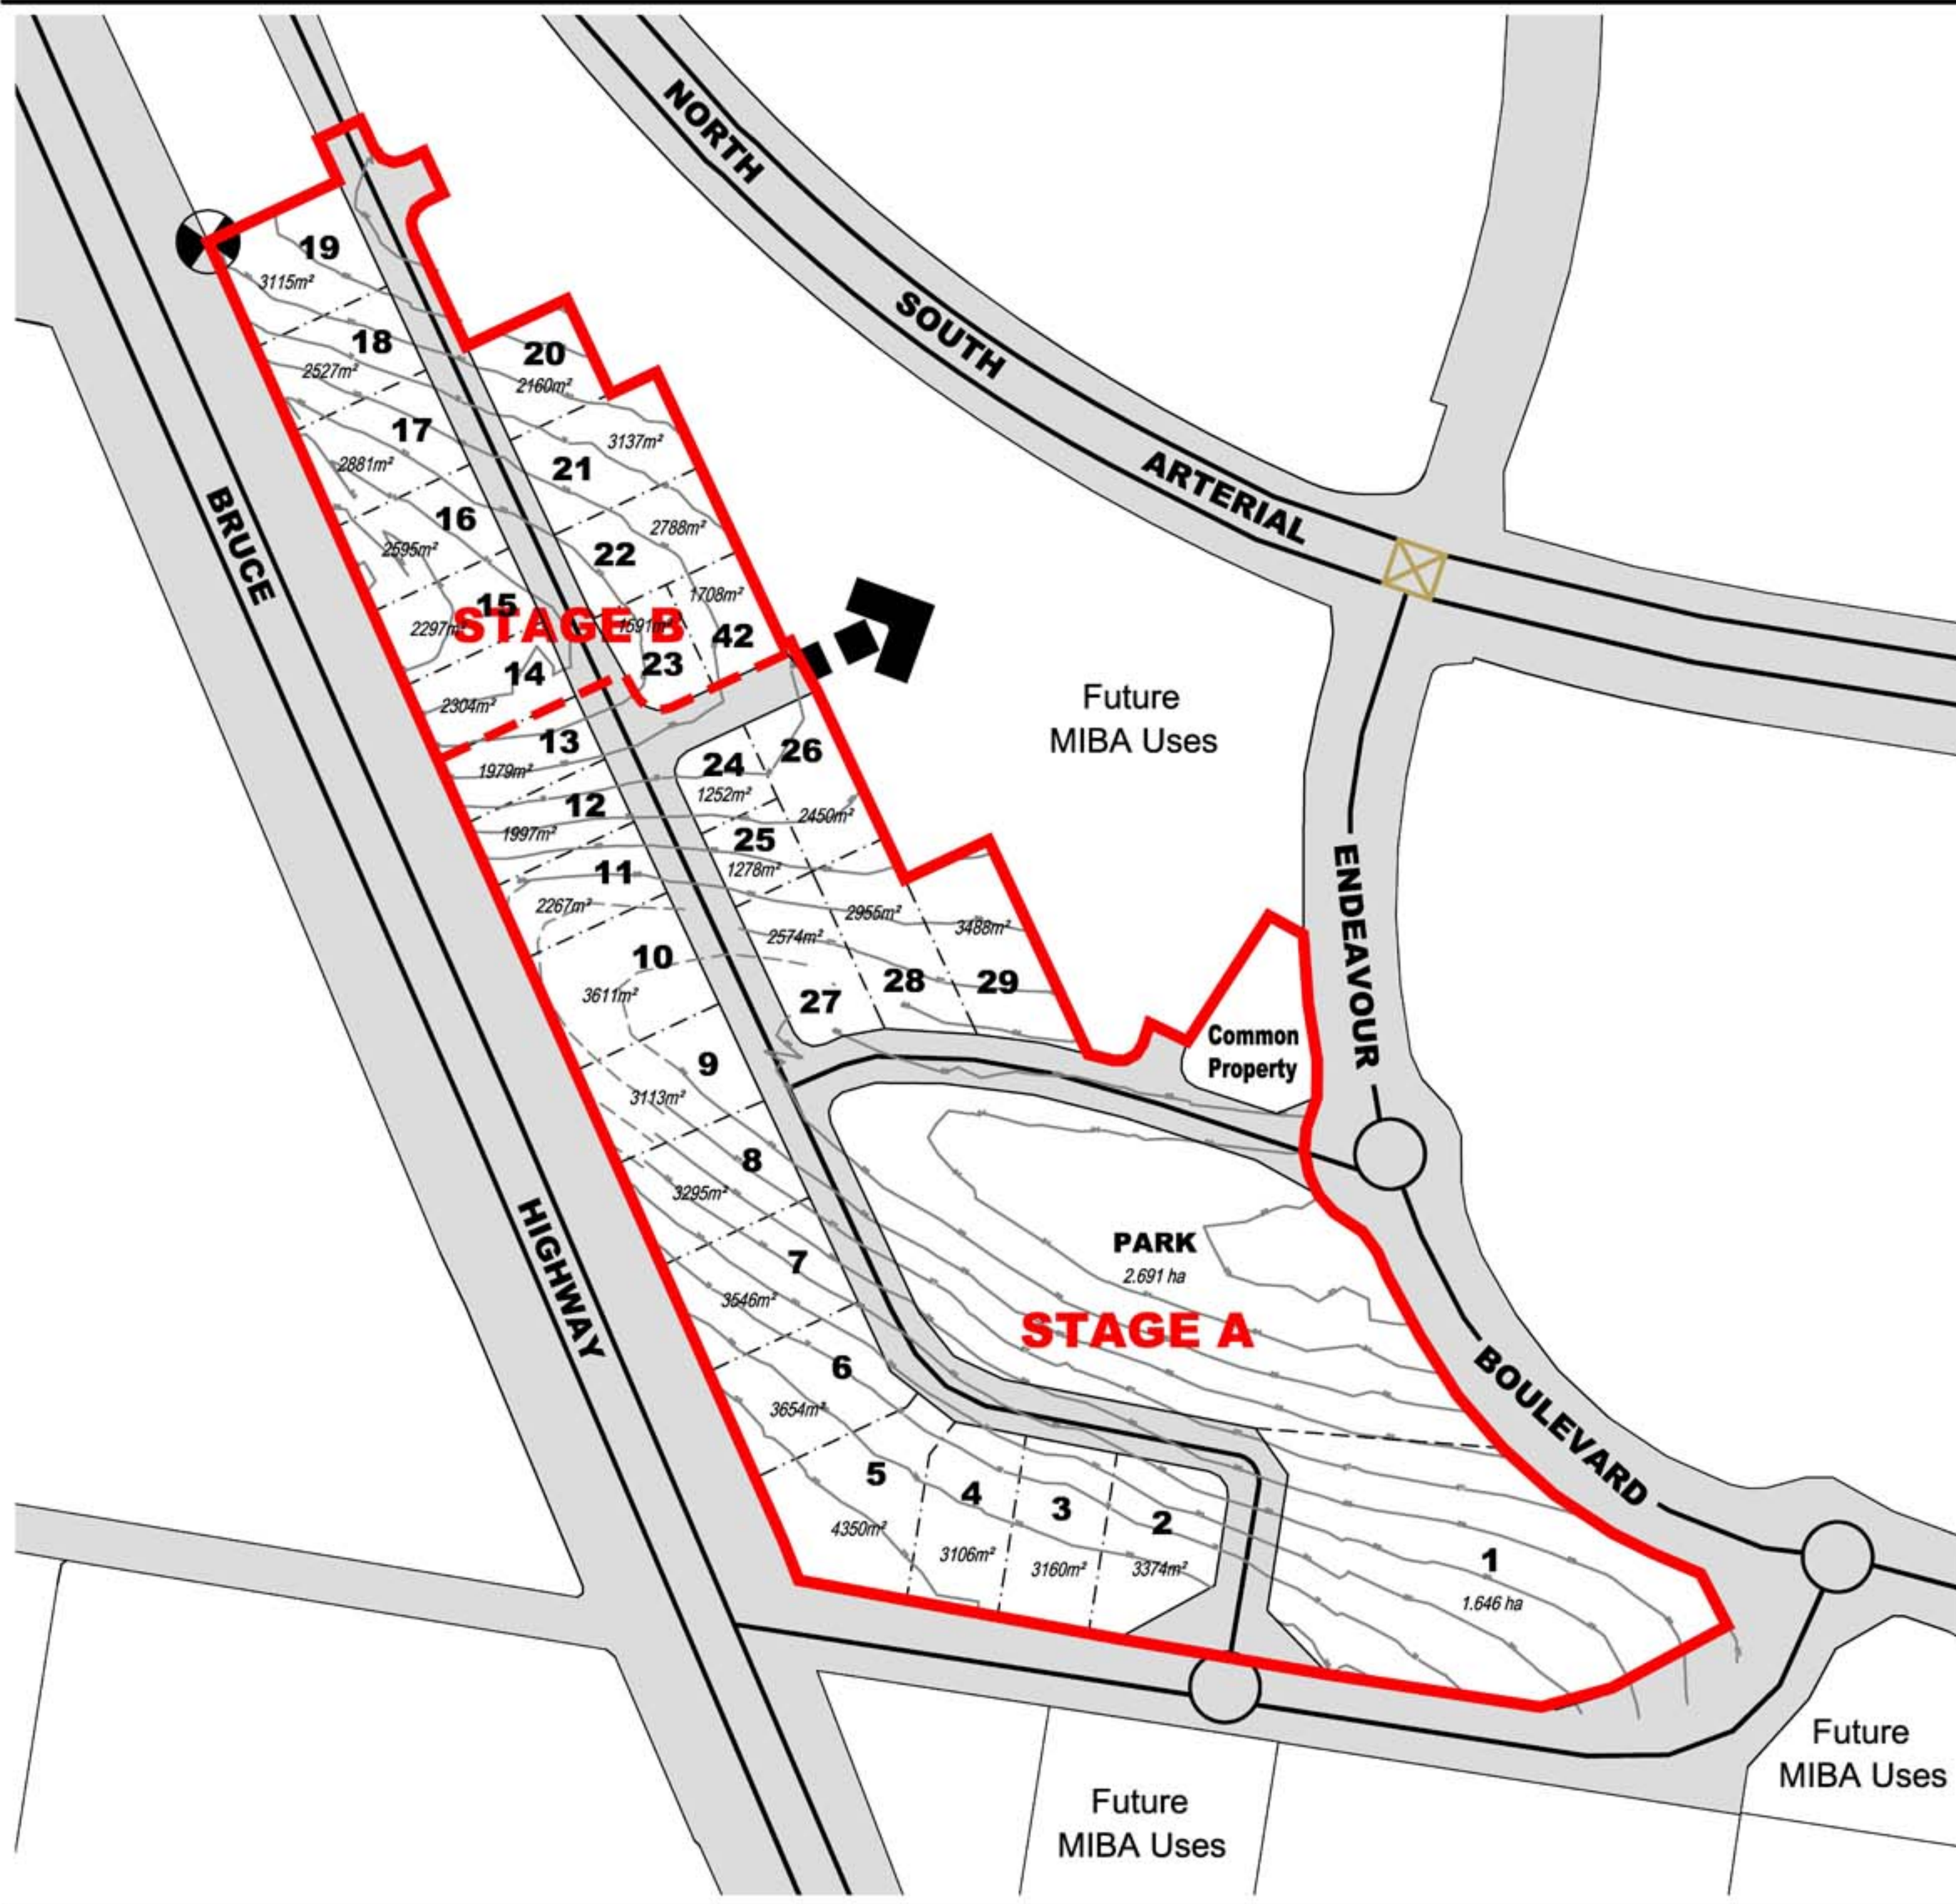

 Point of Commencement
 AMG Coordinates (Zone 56)
 Easting 500014.363
 Northing 6988302.381

See Appendix " " for Metes and Bounds Description

 Existing Contours (1m interval)

 Stage Boundary

Note: Indicative lot boundaries only.

Mixed Industry & Business Area South Precinct
 Mixed Industry & Business Area South Sector One

CADASTRAL BOUNDARIES

File No 2836-030/1000-1197-2
 Dwg MIBAsectorfig2
 May 2007

FIGURE 2