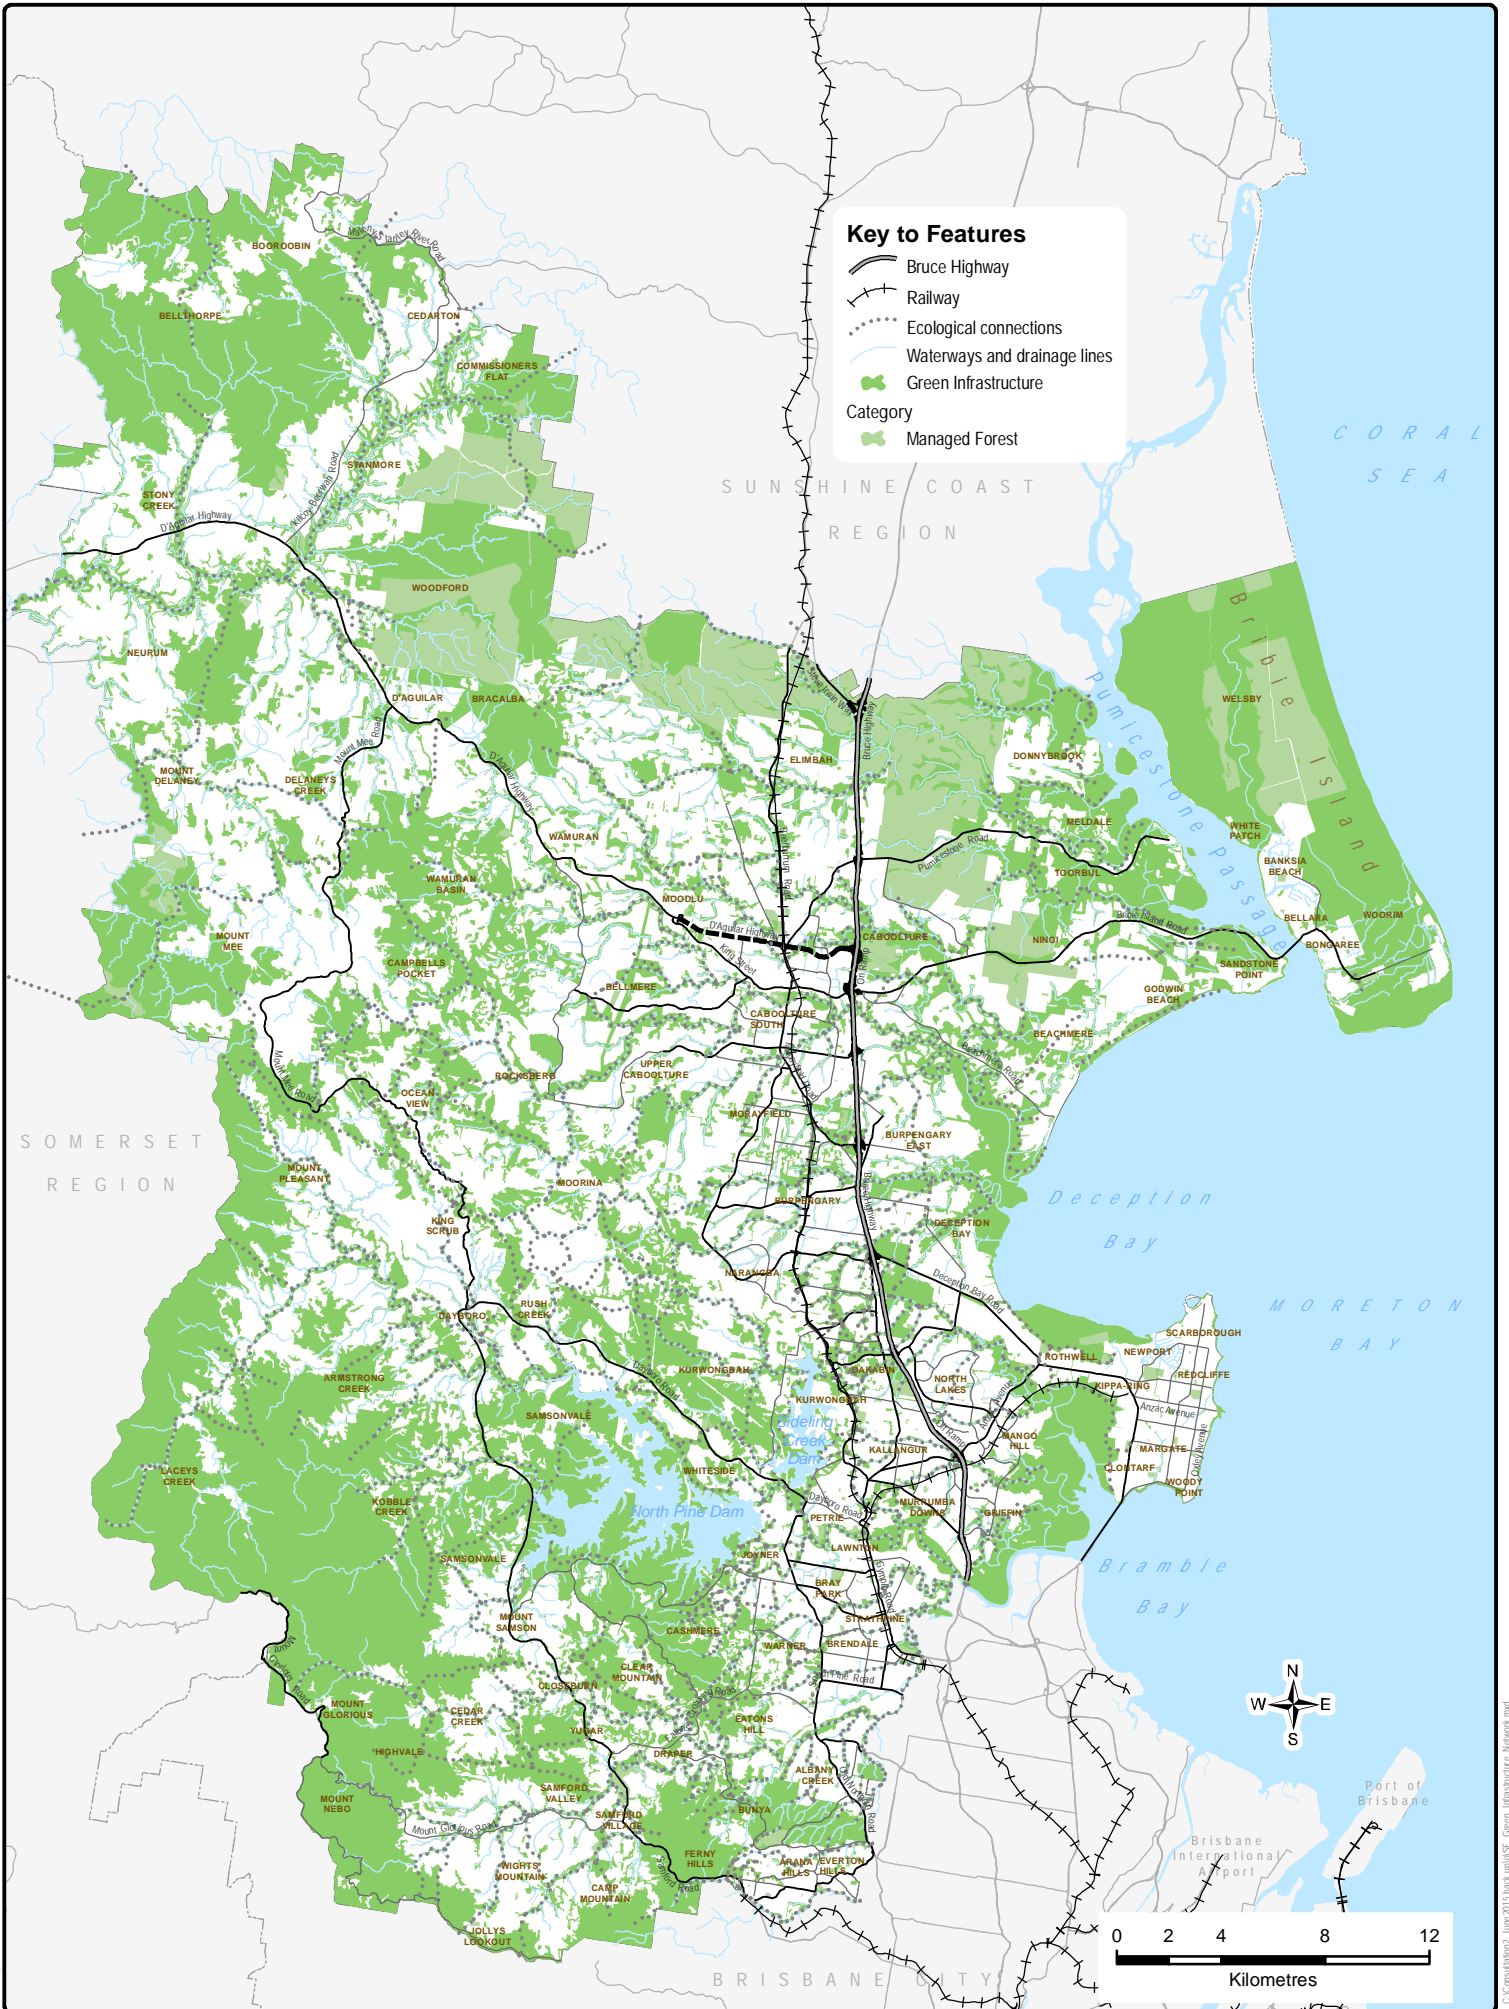

GREEN INFRASTRUCTURE NETWORK

MORETON BAY REGION - STRATEGIC FRAMEWORK - Map 3.4.1

Effective from 1 February 2016