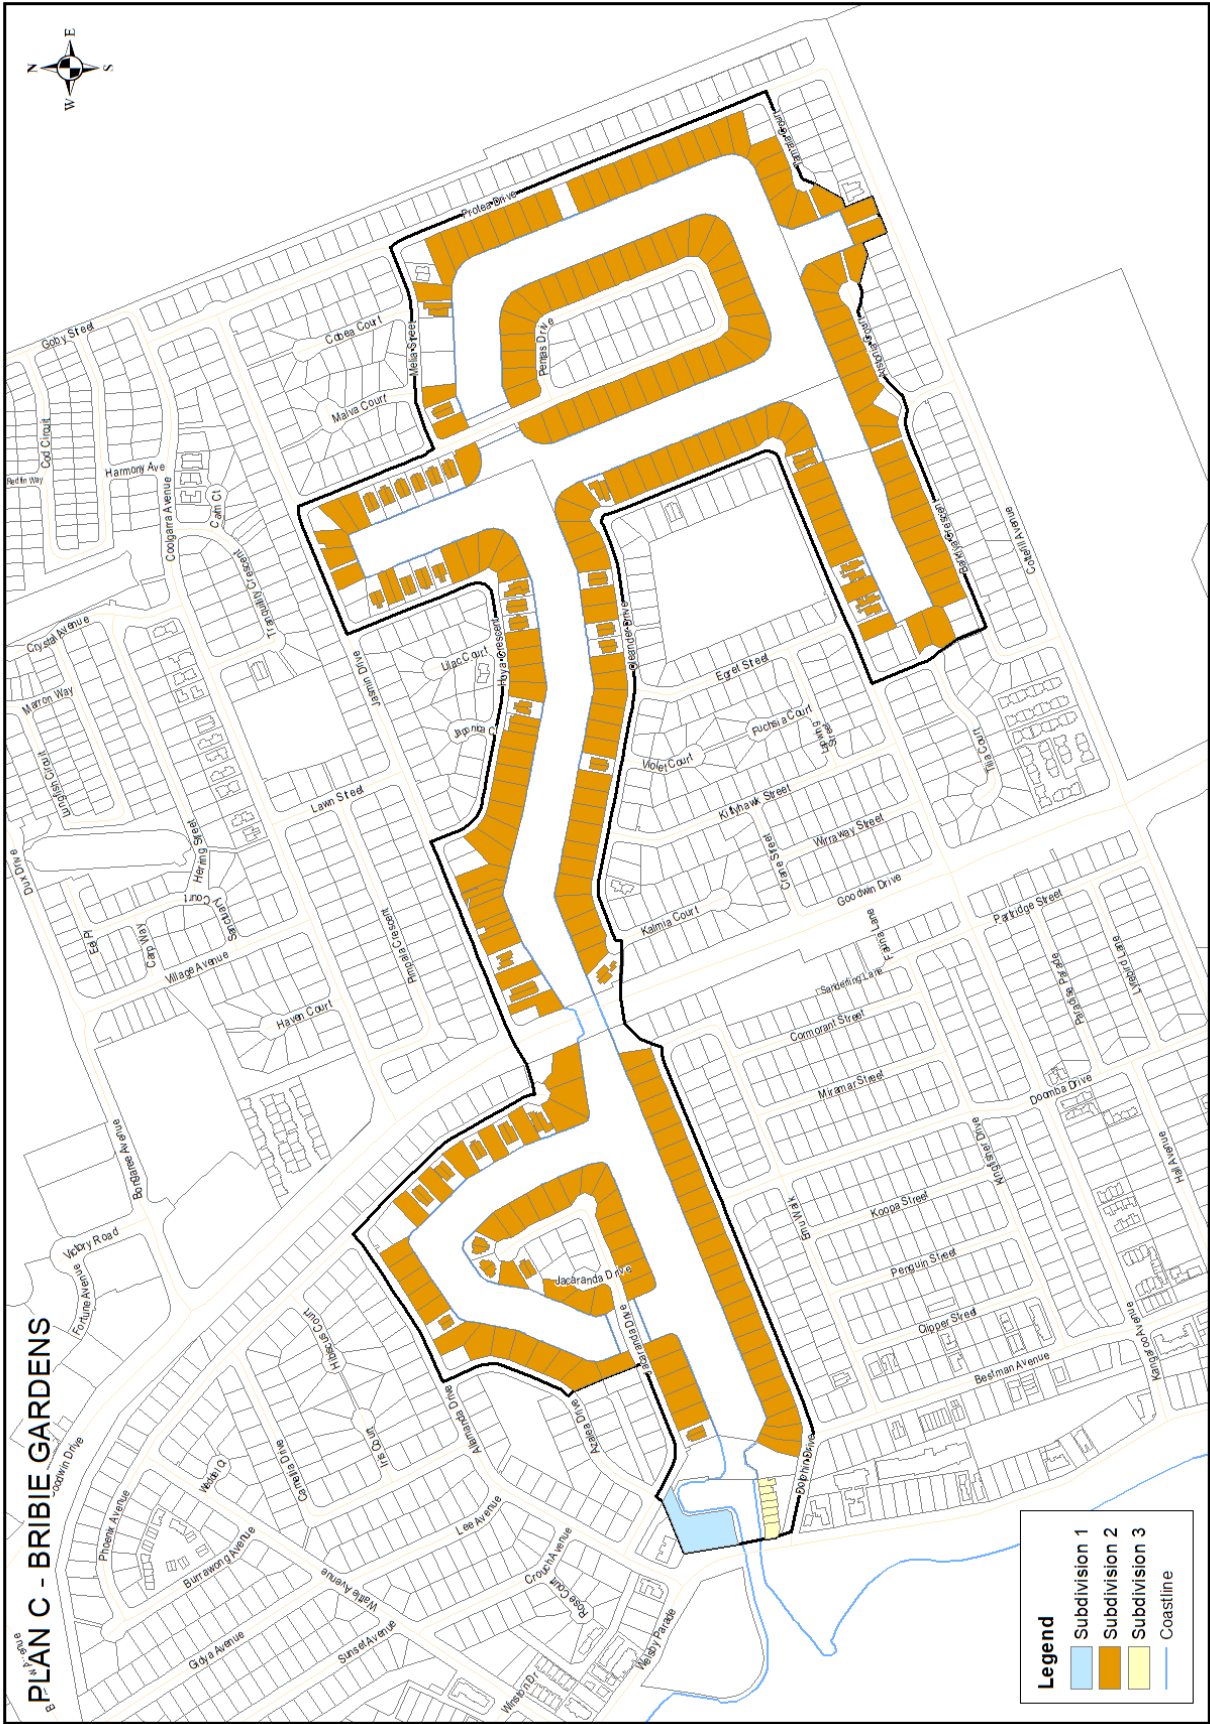

Benefitted Area Maps

PLAN B - PACIFIC HARBOUR

Legend

SubDiv

- Subdivision 1
- Subdivision 2
- Subdivision 3
- Subdivision 4
- Coastline

20 May 2023

PLAN D - REDCLIFFE AERODROME

Plan D - Redcliffe Aerodrome - Requested Area Map
3 June 2021

PLAN E - NEWPORT CANALS DREDGING MAP