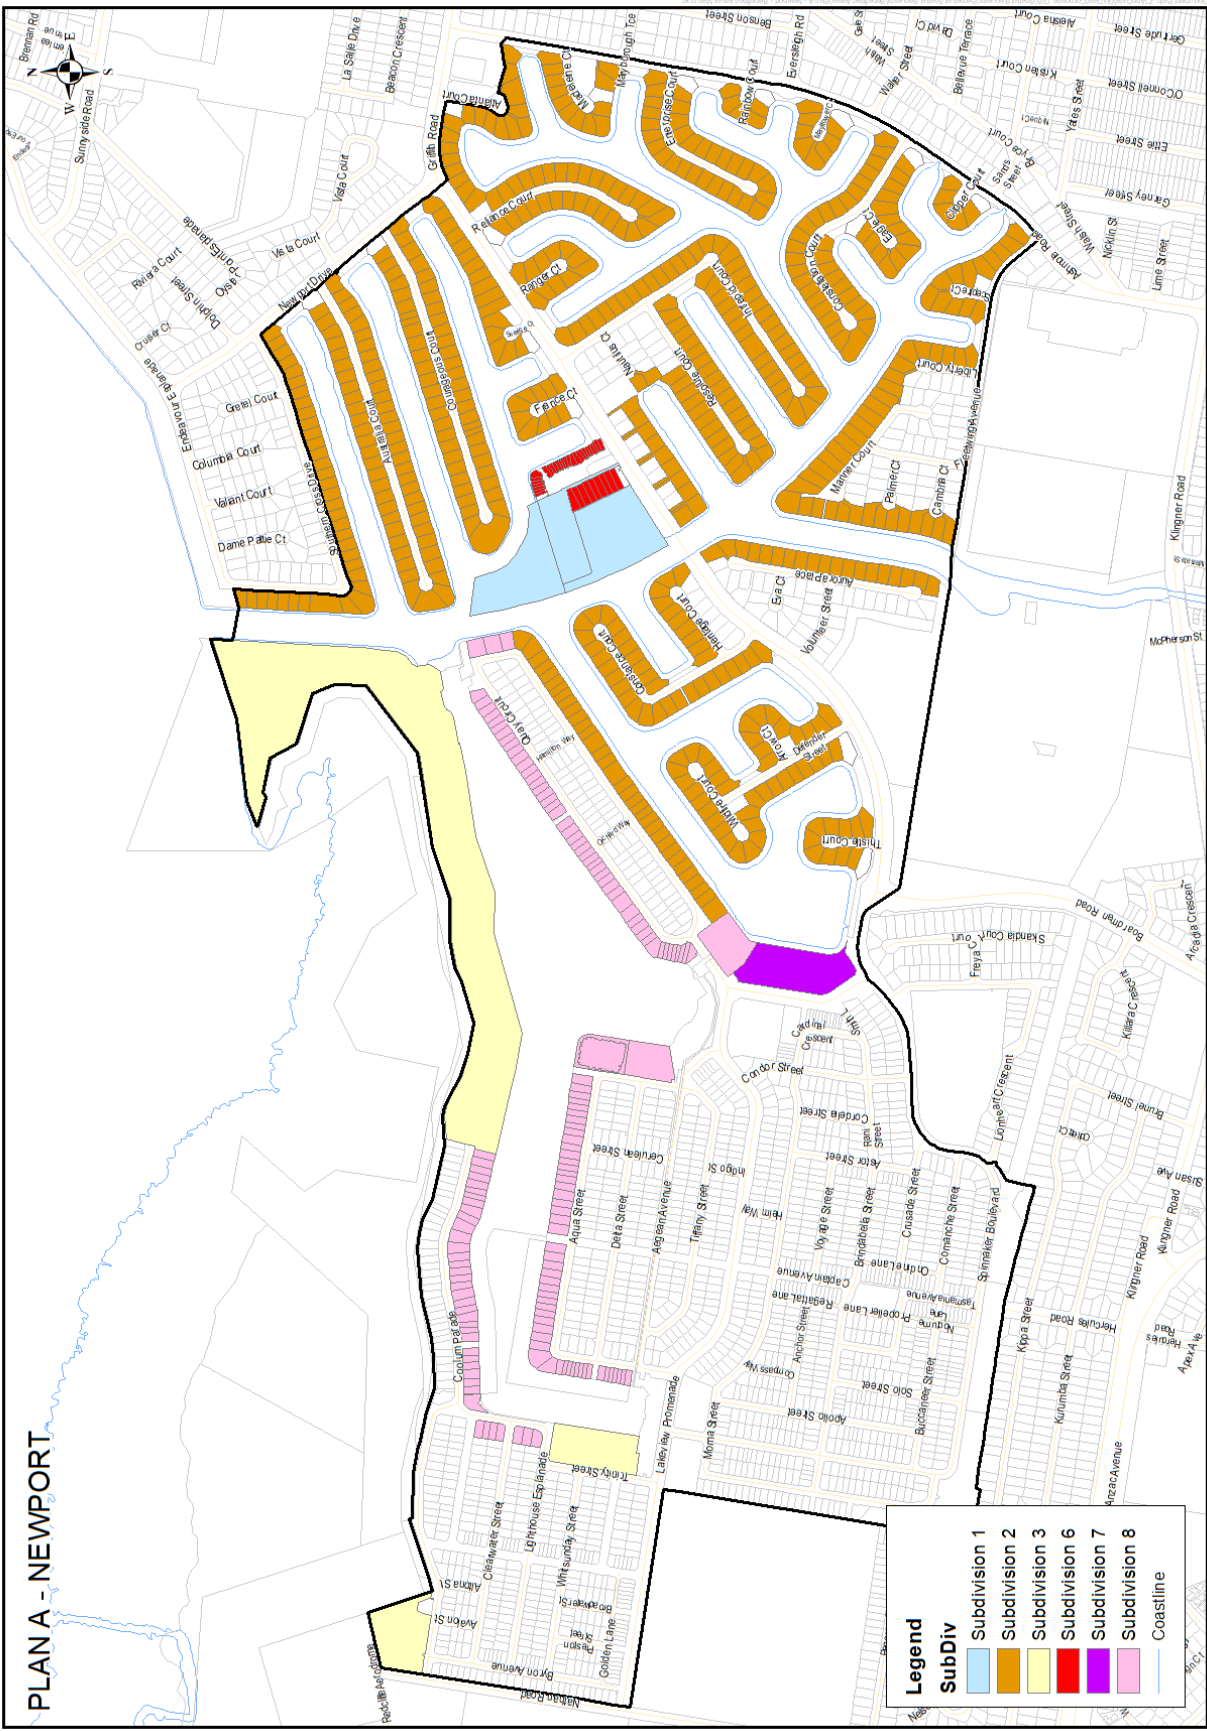

Benefitted Area Maps

PLAN B - PACIFIC HARBOUR

Legend

SubDiv

- Subdivision 1
- Subdivision 2
- Subdivision 3
- Subdivision 4
- Coastline

20 May 2023

PLAN D - REDCLIFFE AERODROME

Plan D - Redcliffe Aerodrome - Requested Area Map
3 June 2021

PLAN E - NEWPORT CANALS DREDGING MAP