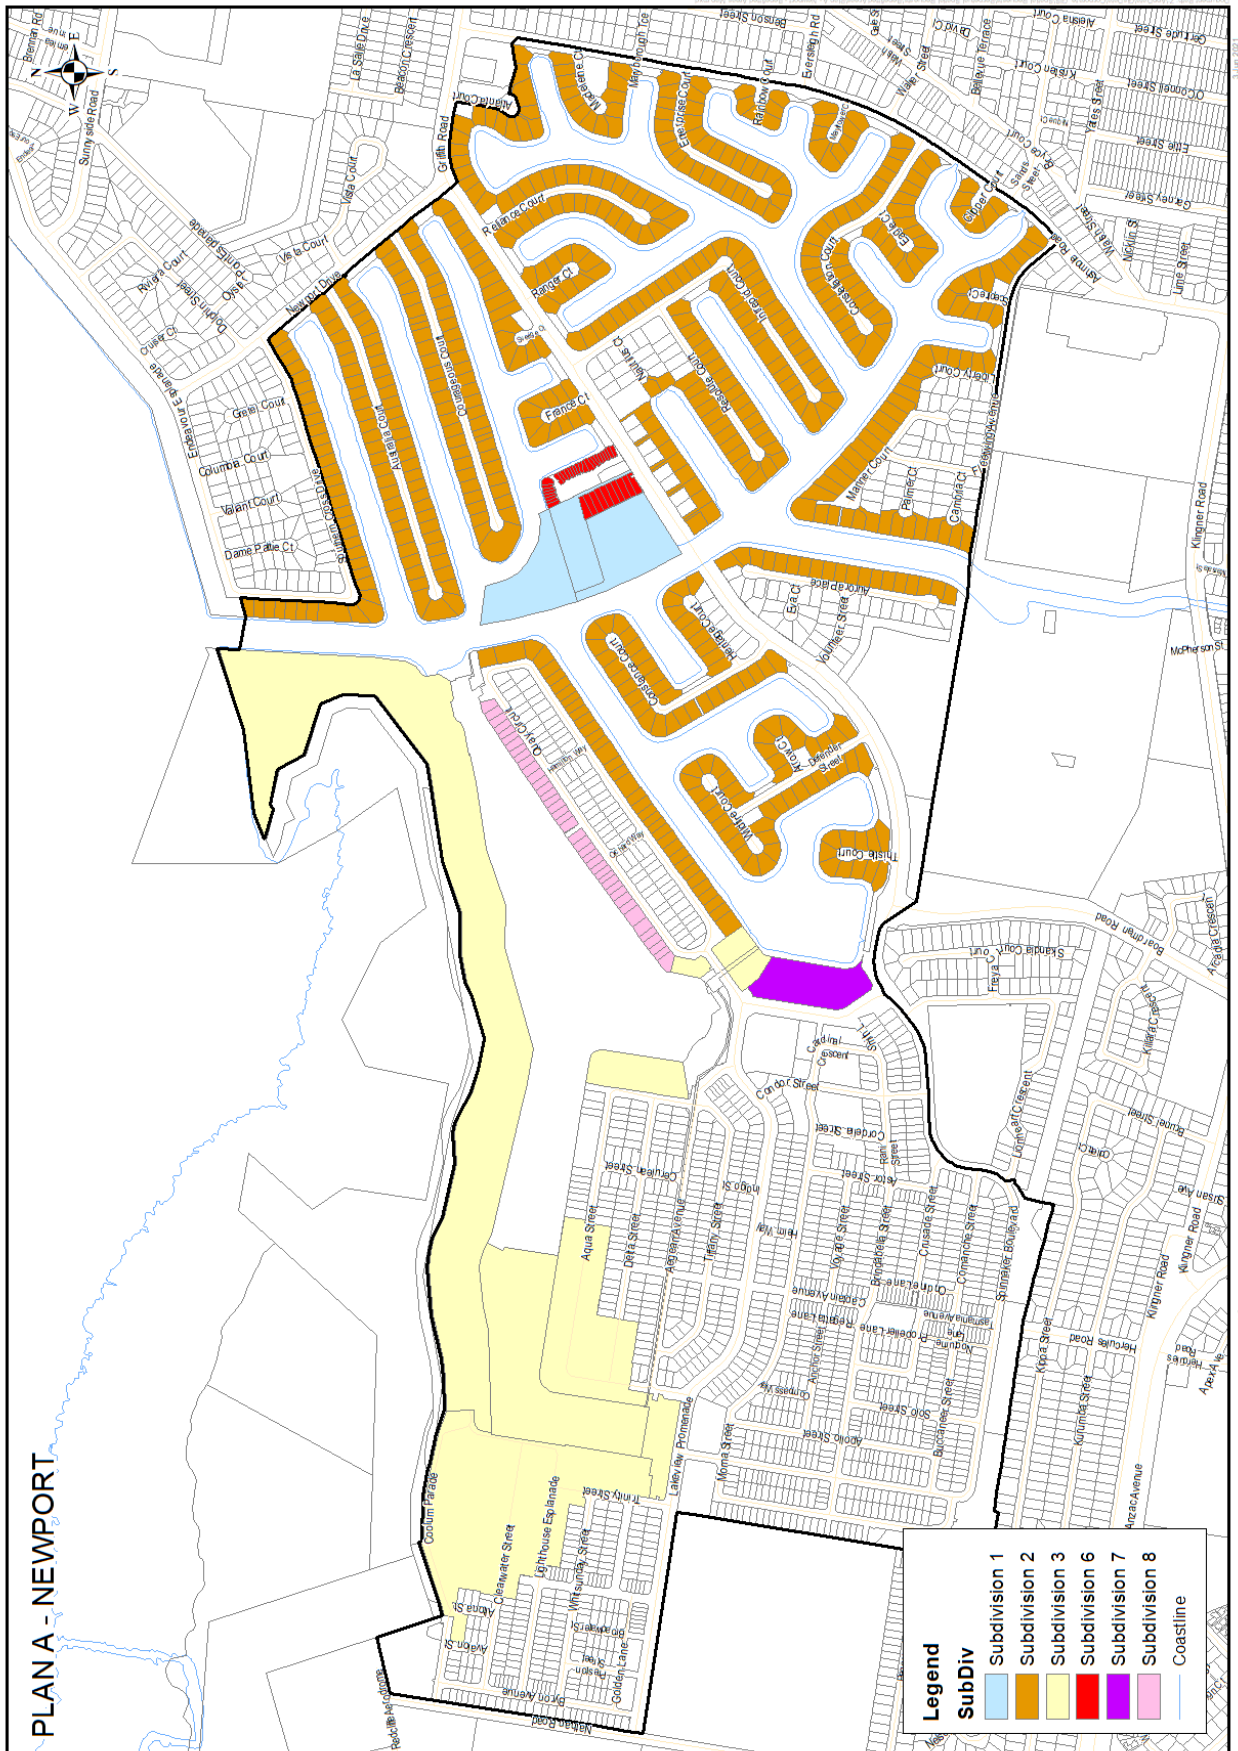

Benefitted Area Maps

PLAN B - PACIFIC HARBOUR

Legend

SubDiv

- Subdivision 1
- Subdivision 2
- Subdivision 3
- Subdivision 4
- Coastline

3 June 2021

PLAN D - REDCLIFFE AERODROME

3 June 2021