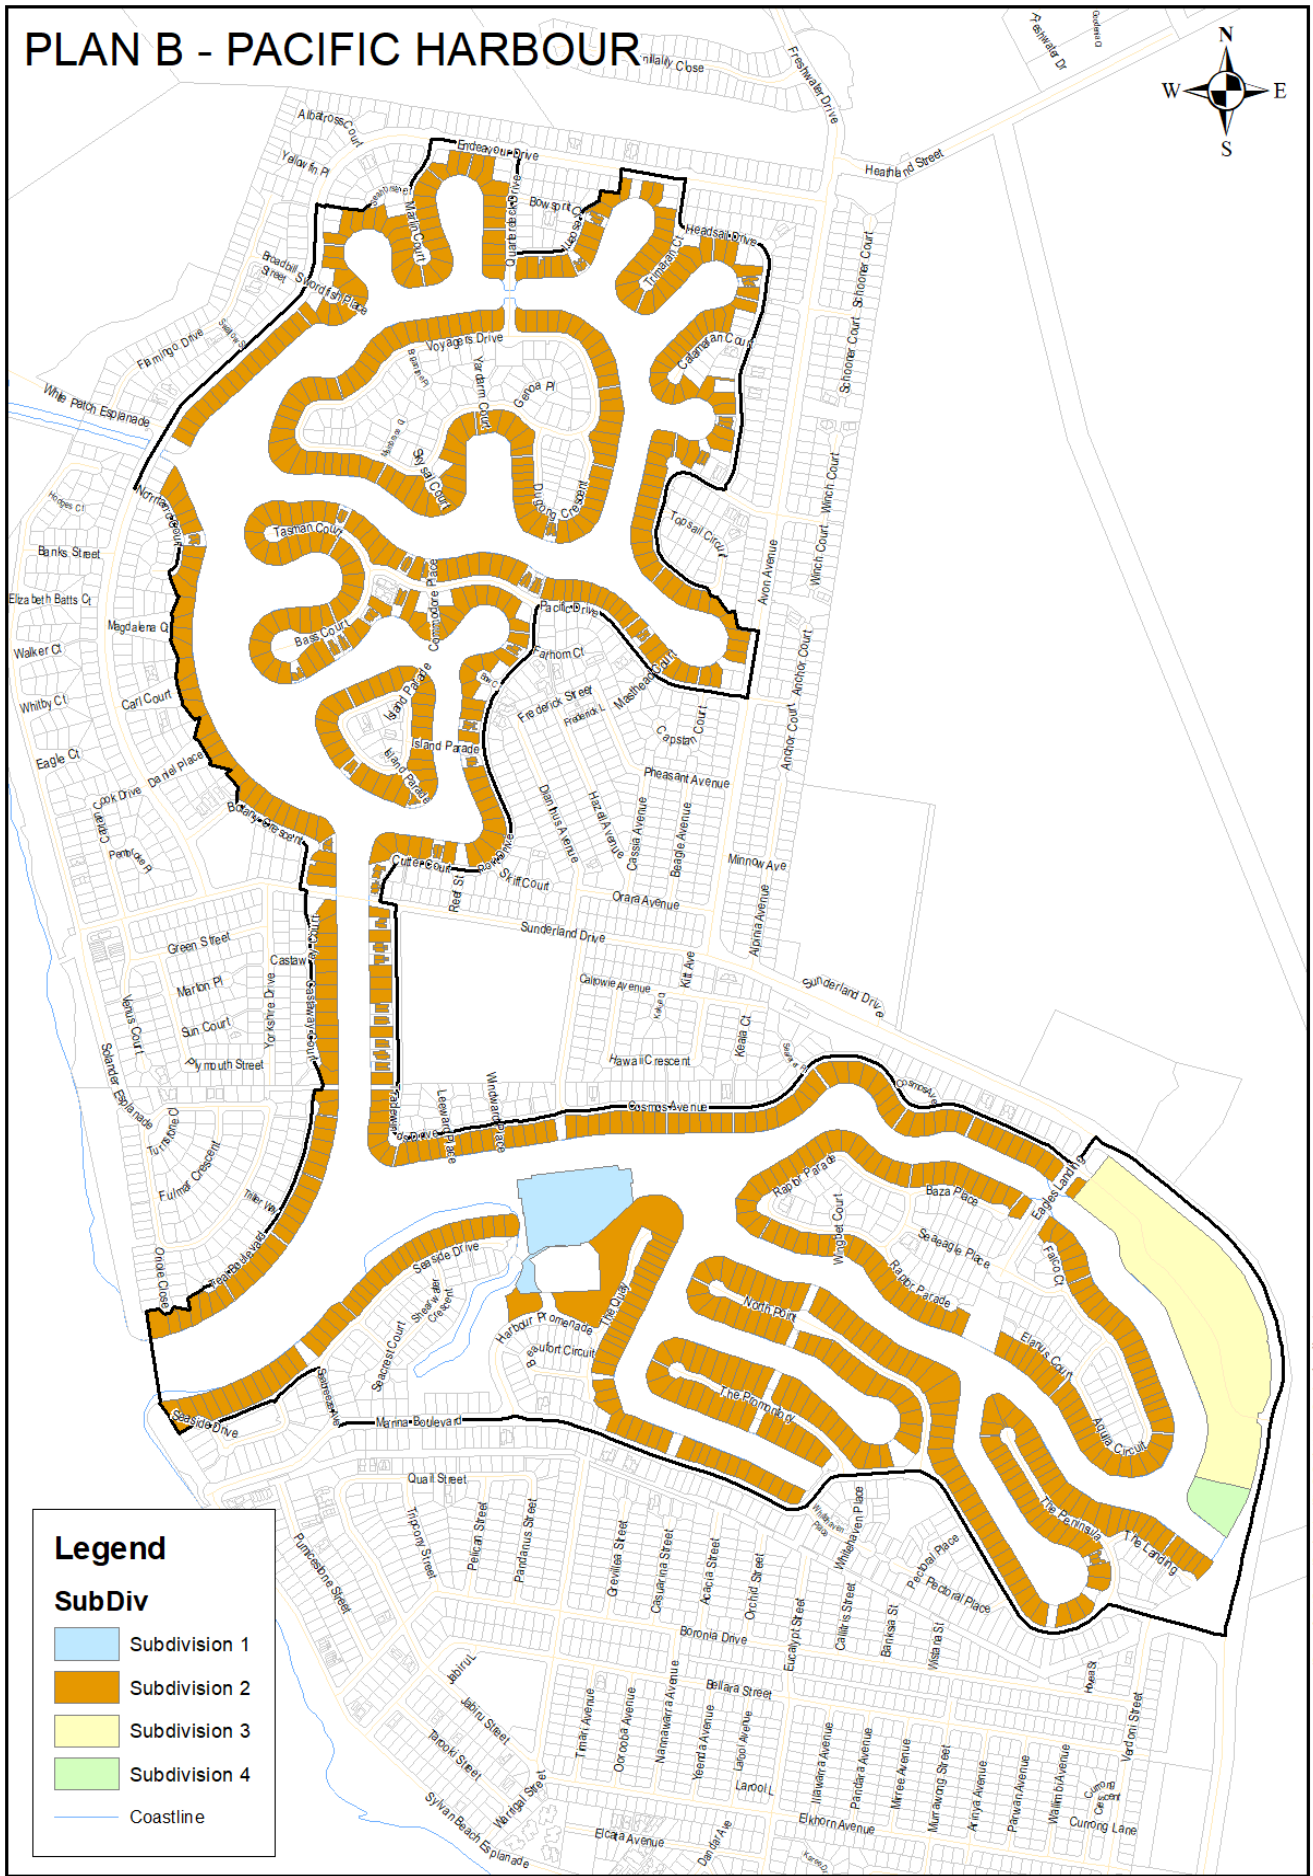

Benefitted Area Maps

PLAN B - PACIFIC HARBOUR

Legend

SubDiv

- Subdivision 1
- Subdivision 2
- Subdivision 3
- Subdivision 4
- Coastline

3 June 2021

PLAN D - REDCLIFFE AERODROME

3 June 2021