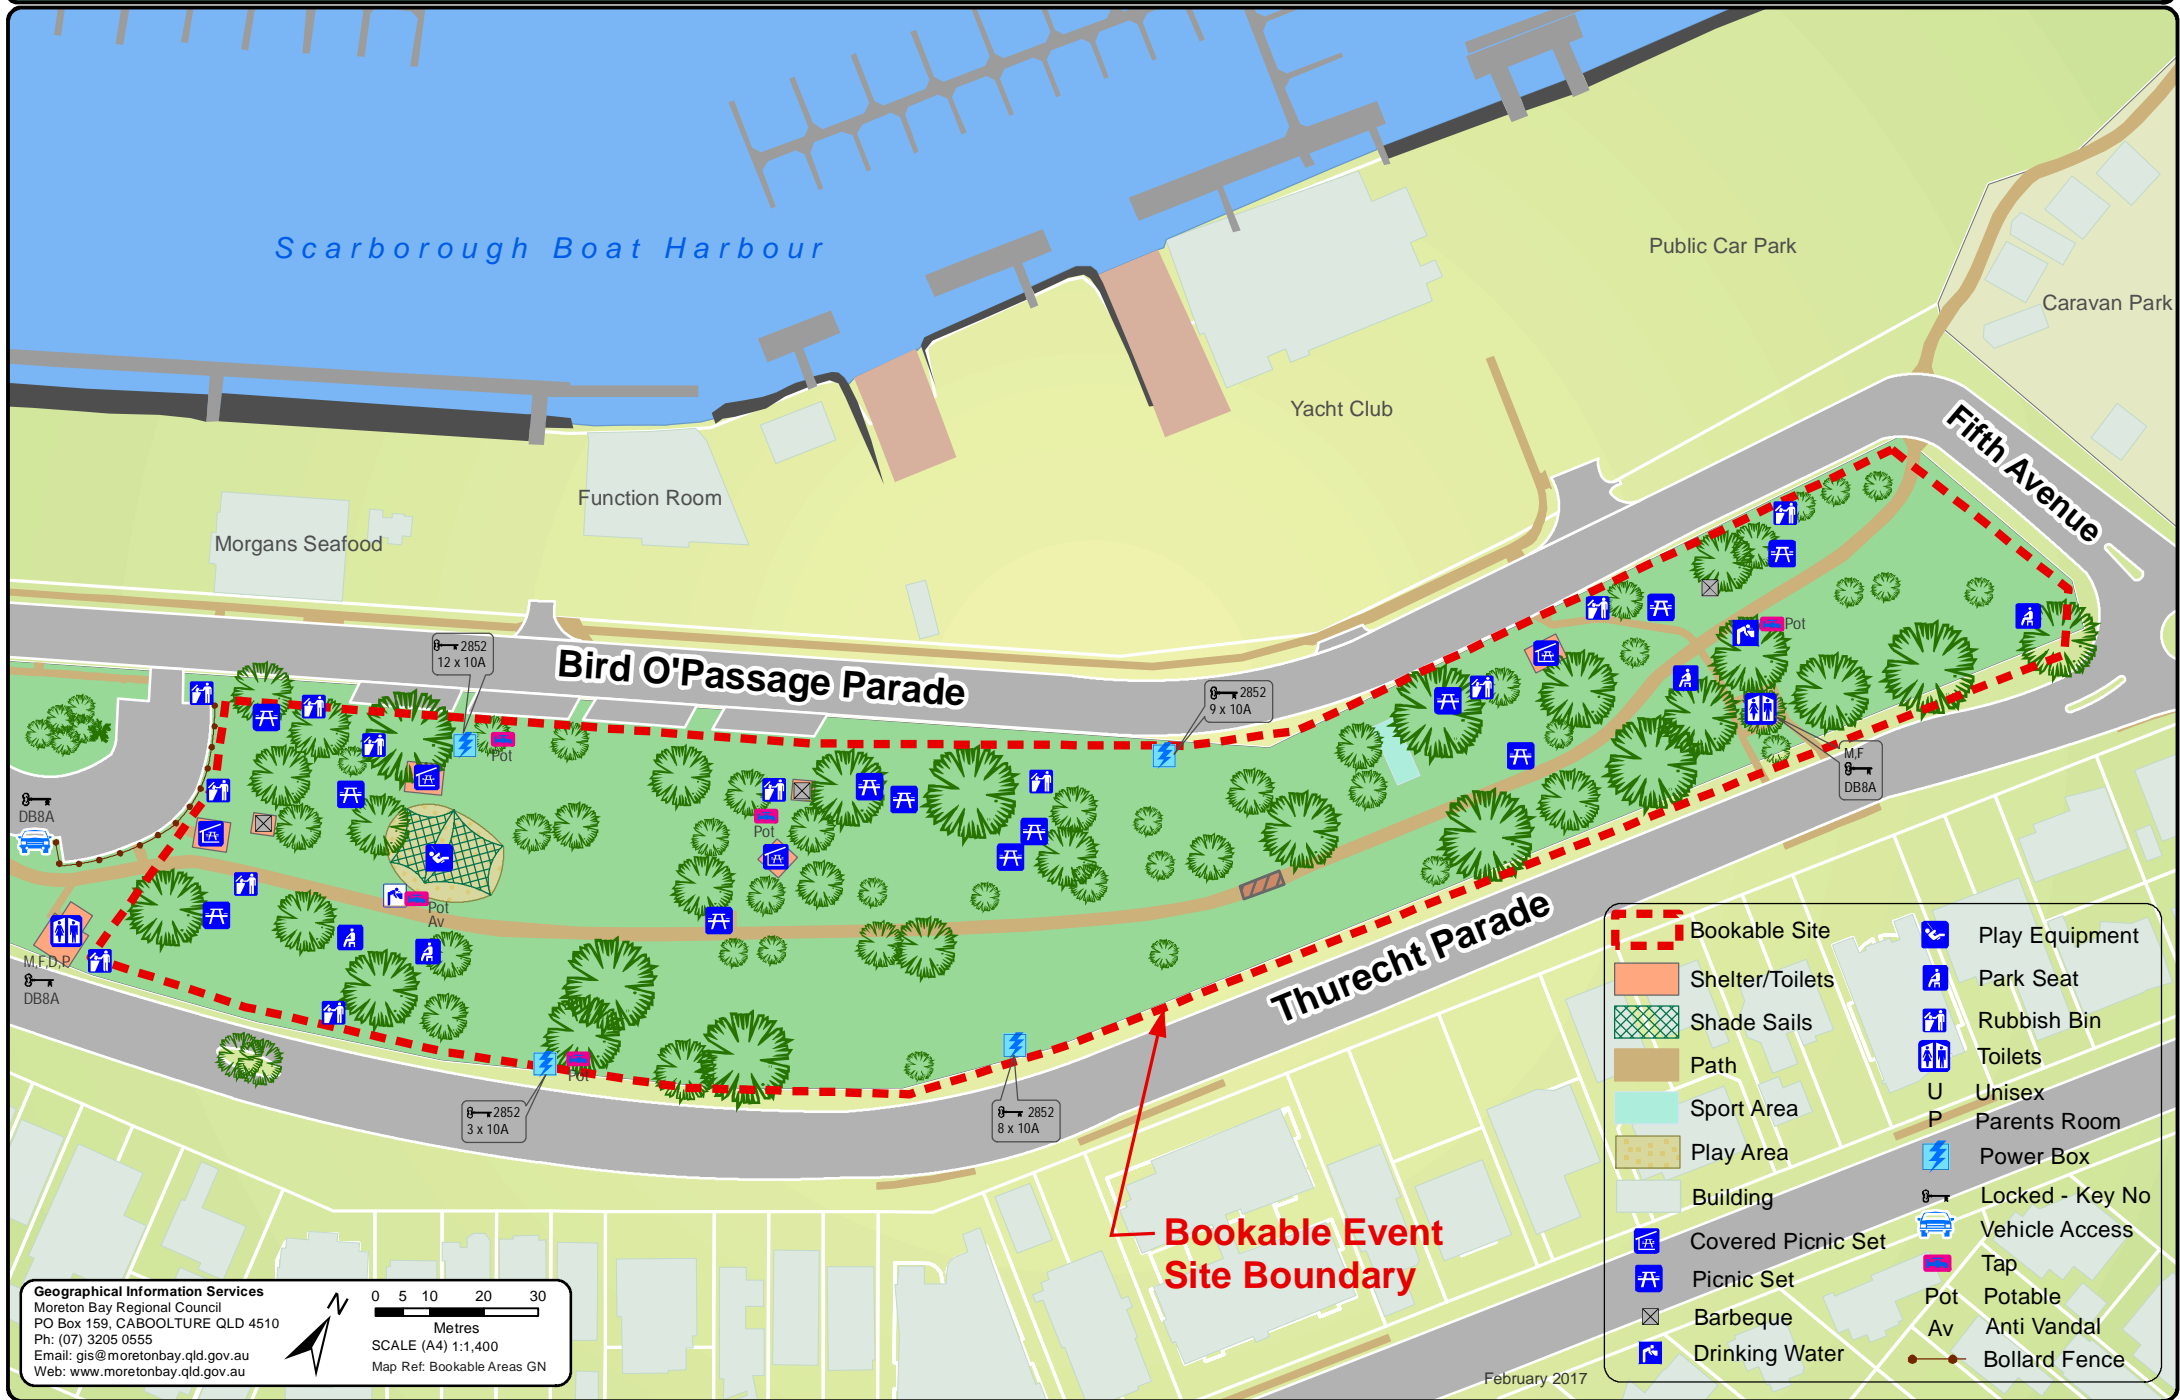

THURECHT PARK - Bookable Event Site

Thurecht Parade, Scarborough

Bookable Event Site Boundary

	Bookable Site		Play Equipment
	Shelter/Toilets		Park Seat
	Shade Sails		Rubbish Bin
	Path		Toilets
	Sport Area		Unisex
	Play Area		Parents Room
	Building		Power Box
	Covered Picnic Set		Locked - Key No
	Picnic Set		Vehicle Access
	Barbeque		Tap
	Drinking Water		Potable
			Anti Vandal
			Bollard Fence

Geographical Information Services
Moreton Bay Regional Council
PO Box 159, CABOOLTURE QLD 4510
Ph: (07) 3205 0555
Email: gis@moretonbay.qld.gov.au
Web: www.moretonbay.qld.gov.au

February 2017