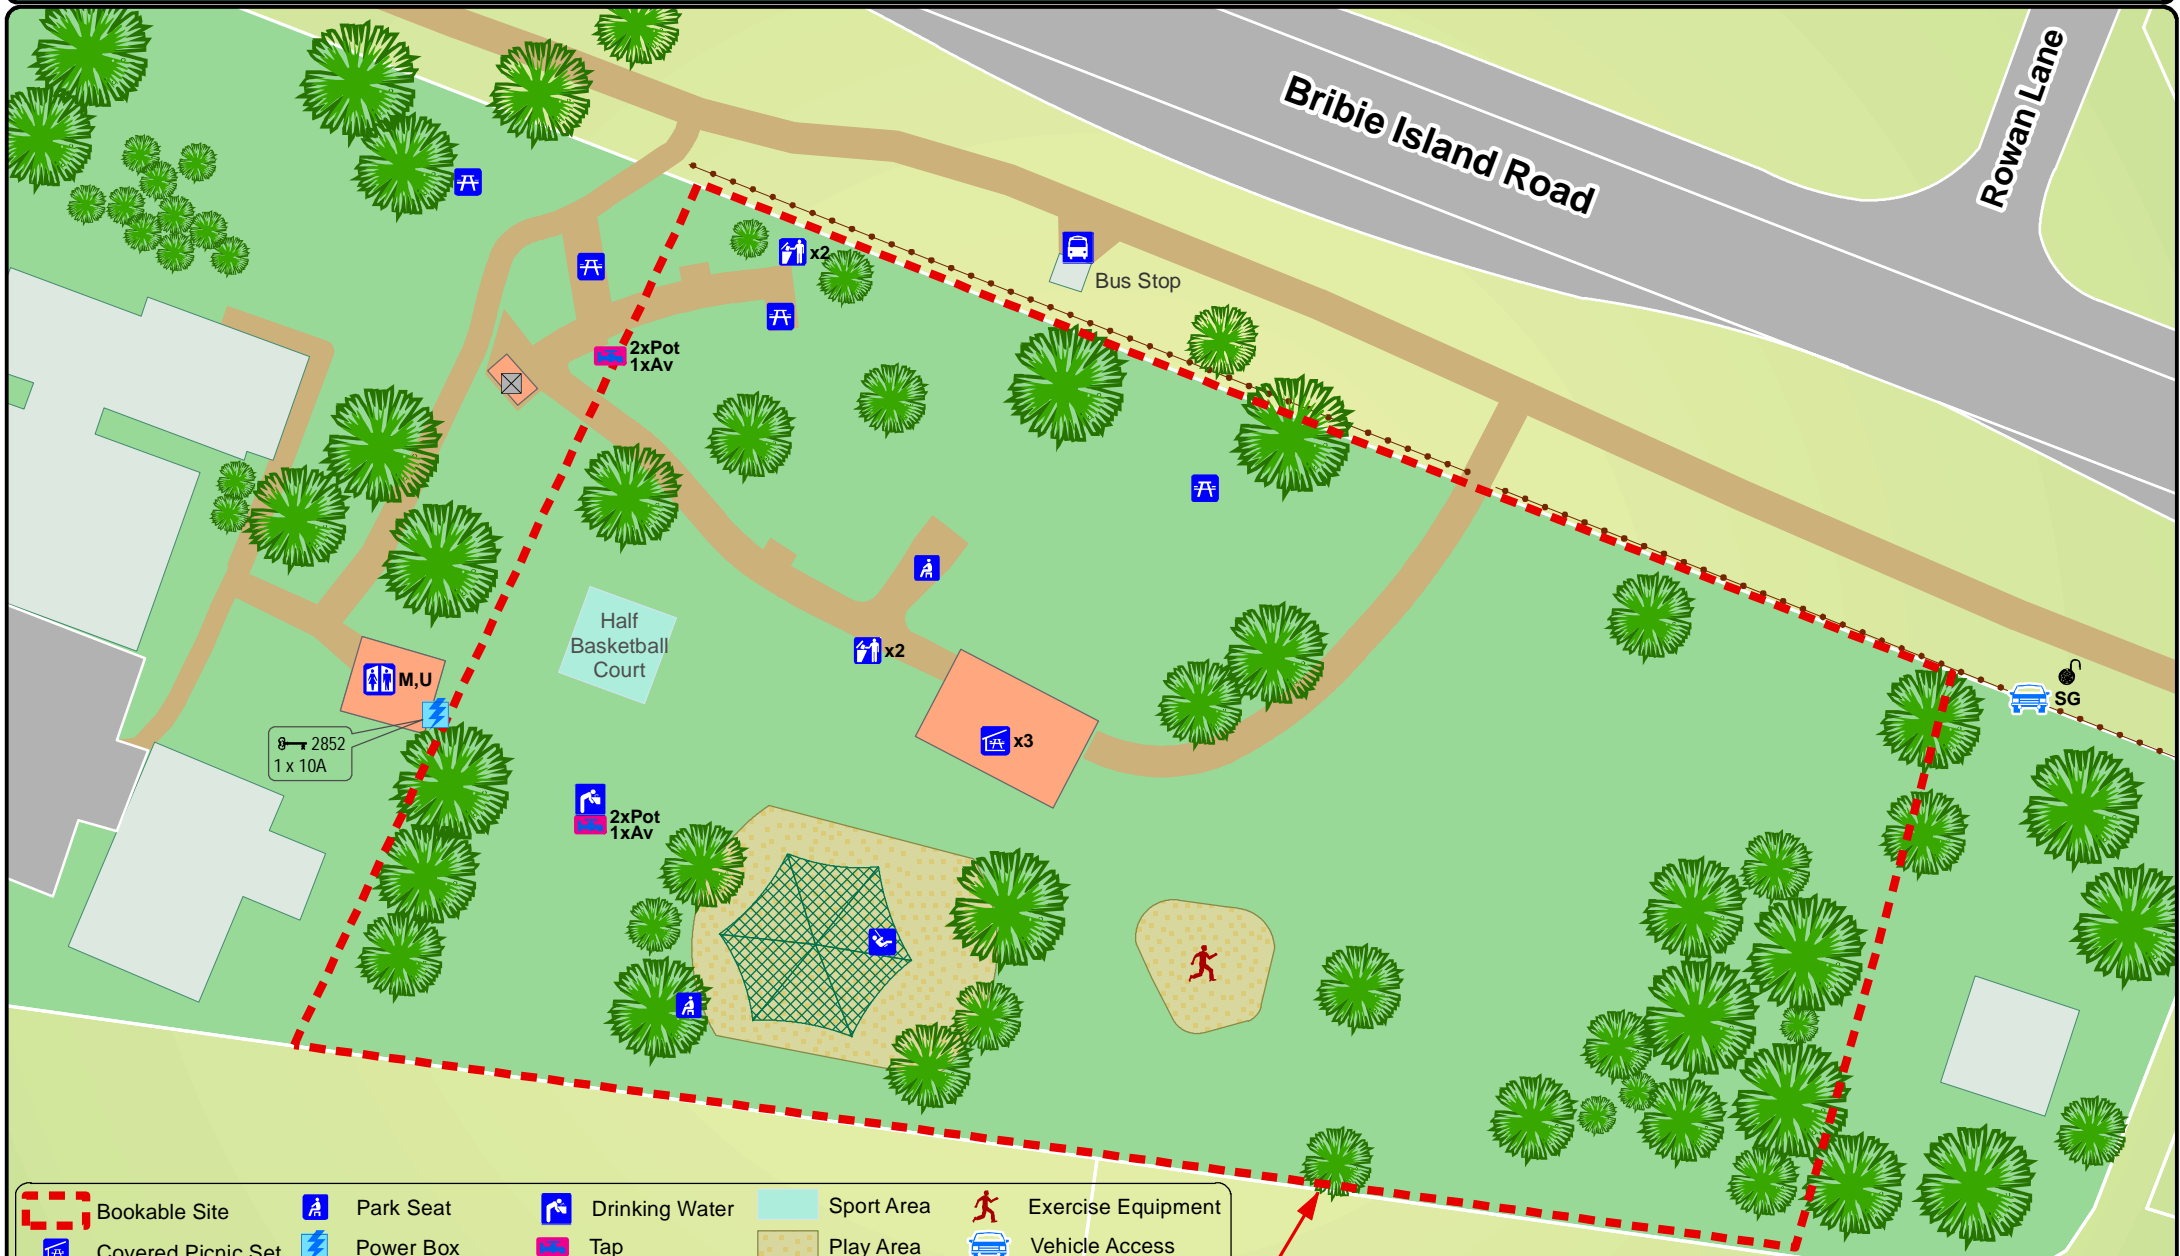

THEO GREEN PARK - Bookable Event Site

Bribie Island Road, Ningi

Bookable Site	Park Seat	Drinking Water	Sport Area	Exercise Equipment
Covered Picnic Set	Power Box	Tap	Play Area	Vehicle Access
Picnic Set	Locked - Key No.	Pot Potable Water	Building	Slip Gate
Barbeque	Toilets	Av AntiVandal Tap	Path	Unlocked
Play Equipment	Unisex Toilet	Shelter/Toilet	Shade Sails	Bollard Fence

Bookable Event Site Boundary

Geographical Information Services
Moreton Bay Regional Council
PO Box 159, CABOOLTURE QLD 4510
Ph: (07) 3205 0555
Email: gis@moretonbay.qld.gov.au
Web: www.moretonbay.qld.gov.au

SCALE (A4) 1:500
Metres
Map Ref: Bookable Areas GN

January 2017