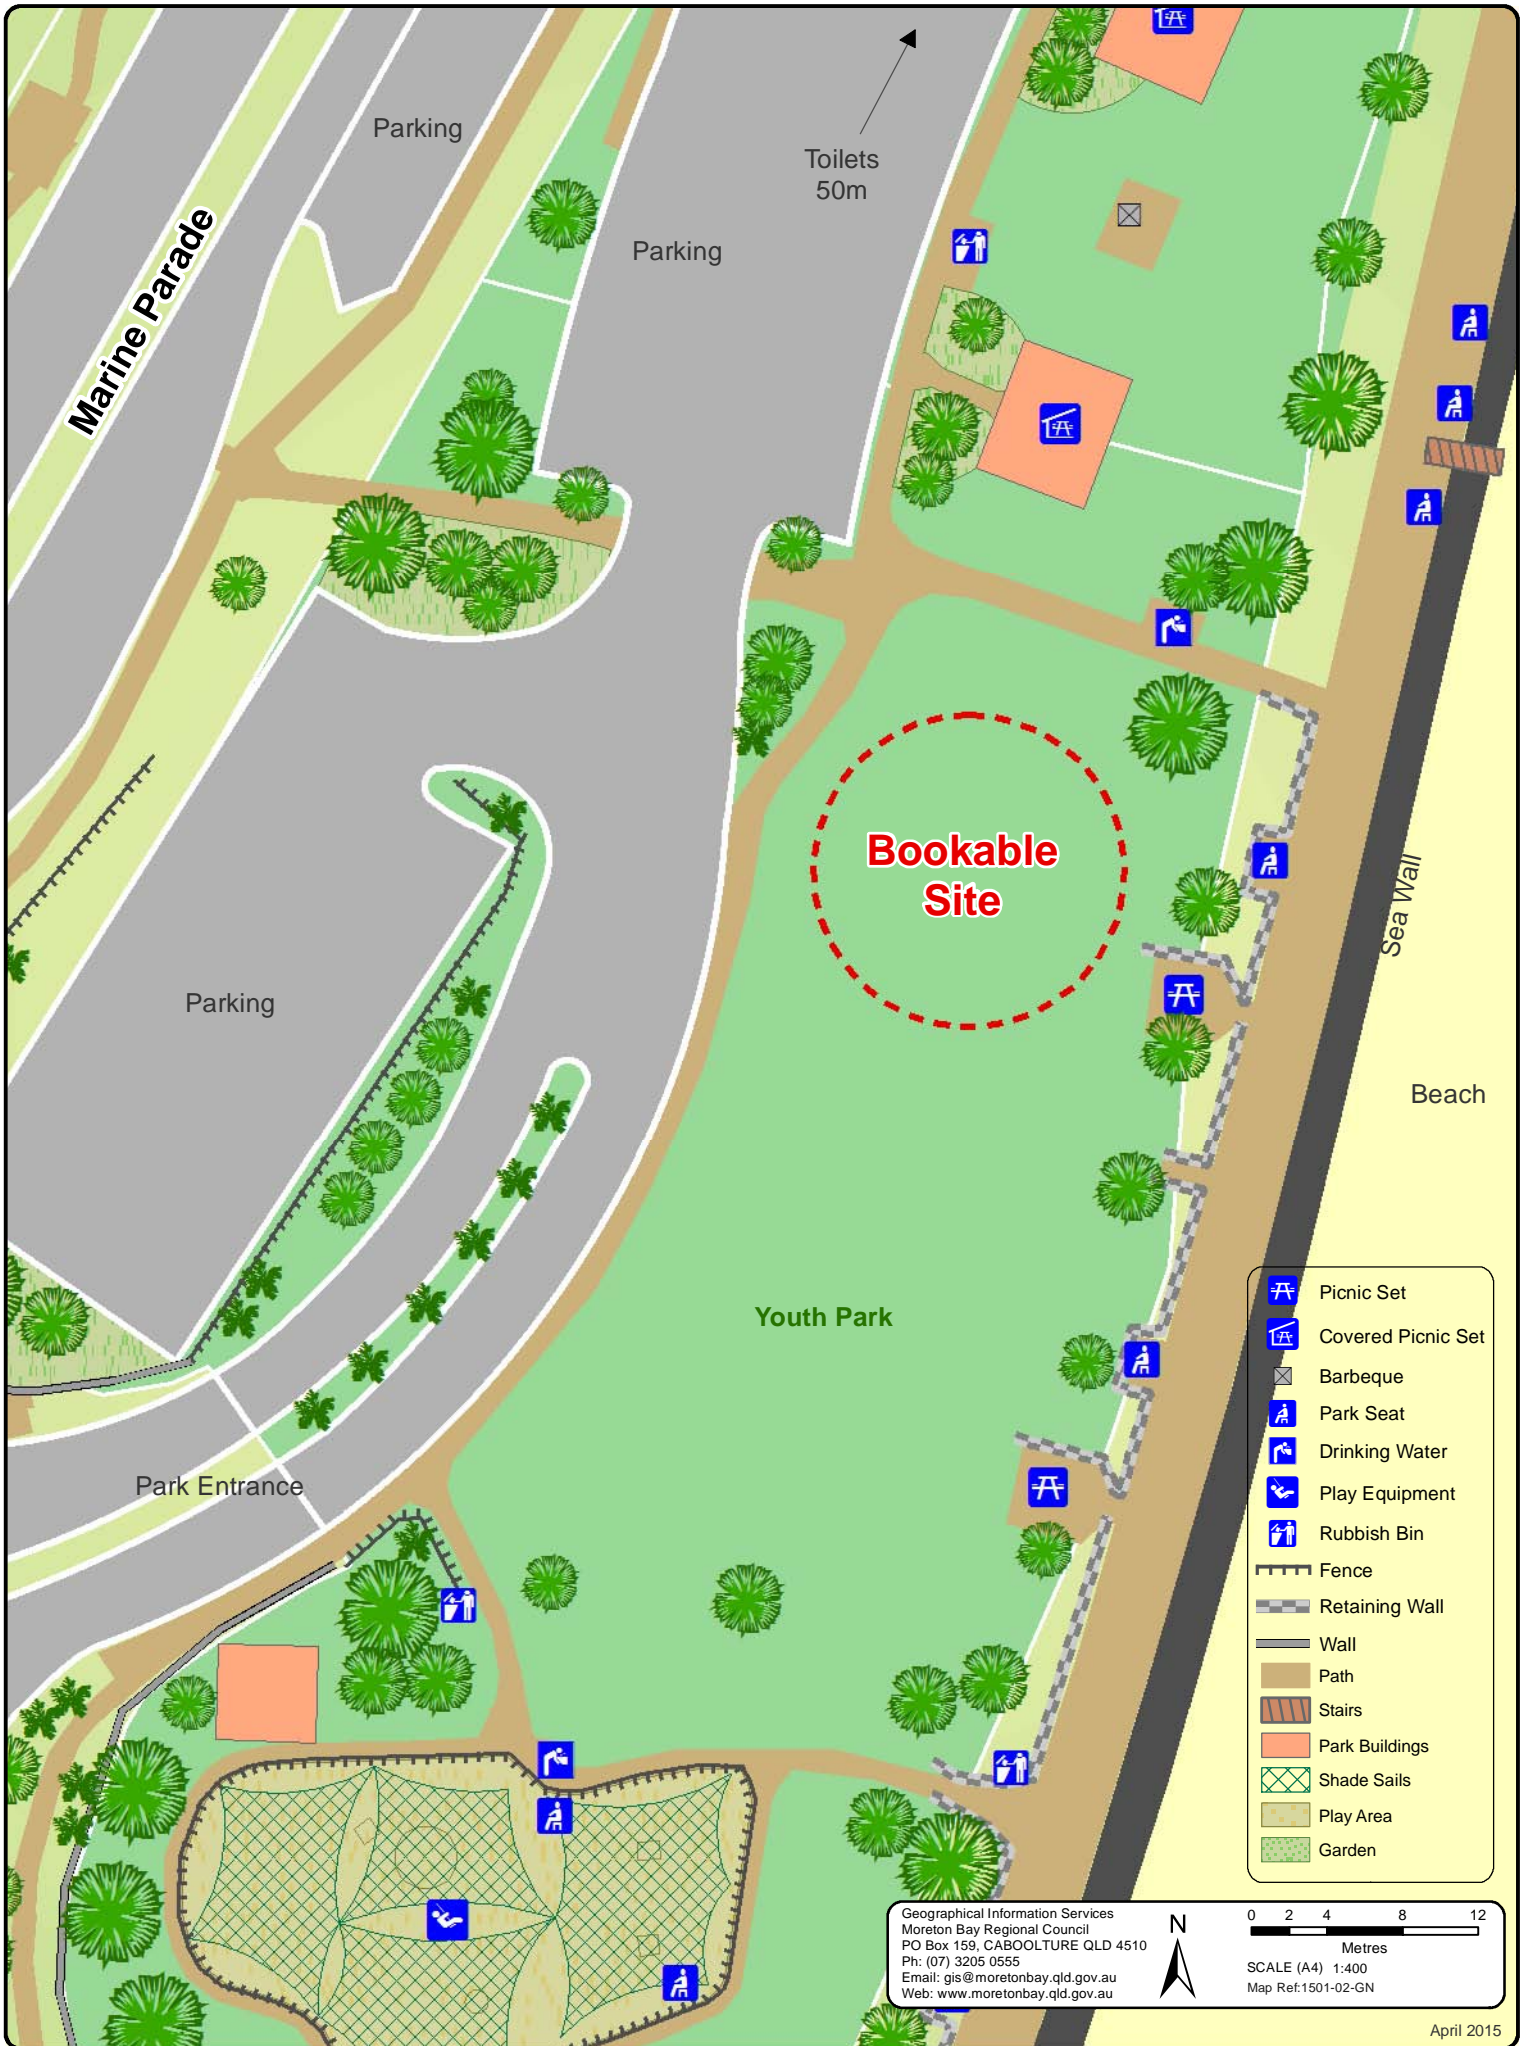

SUTTONS BEACH - Bookable Site

Youth Park, Suttons Beach, Marine Parade, Redcliffe

Bookable Site

- Picnic Set
- Covered Picnic Set
- Barbeque
- Park Seat
- Drinking Water
- Play Equipment
- Rubbish Bin
- Fence
- Retaining Wall
- Wall
- Path
- Stairs
- Park Buildings
- Shade Sails
- Play Area
- Garden

Geographical Information Services
Moreton Bay Regional Council
PO Box 159, CABOOLTURE QLD 4510
Ph: (07) 3205 0555
Email: gis@moretonbay.qld.gov.au
Web: www.moretonbay.qld.gov.au

N
0 2 4 8 12
Metres
SCALE (A4) 1:400
Map Ref:1501-02-GN