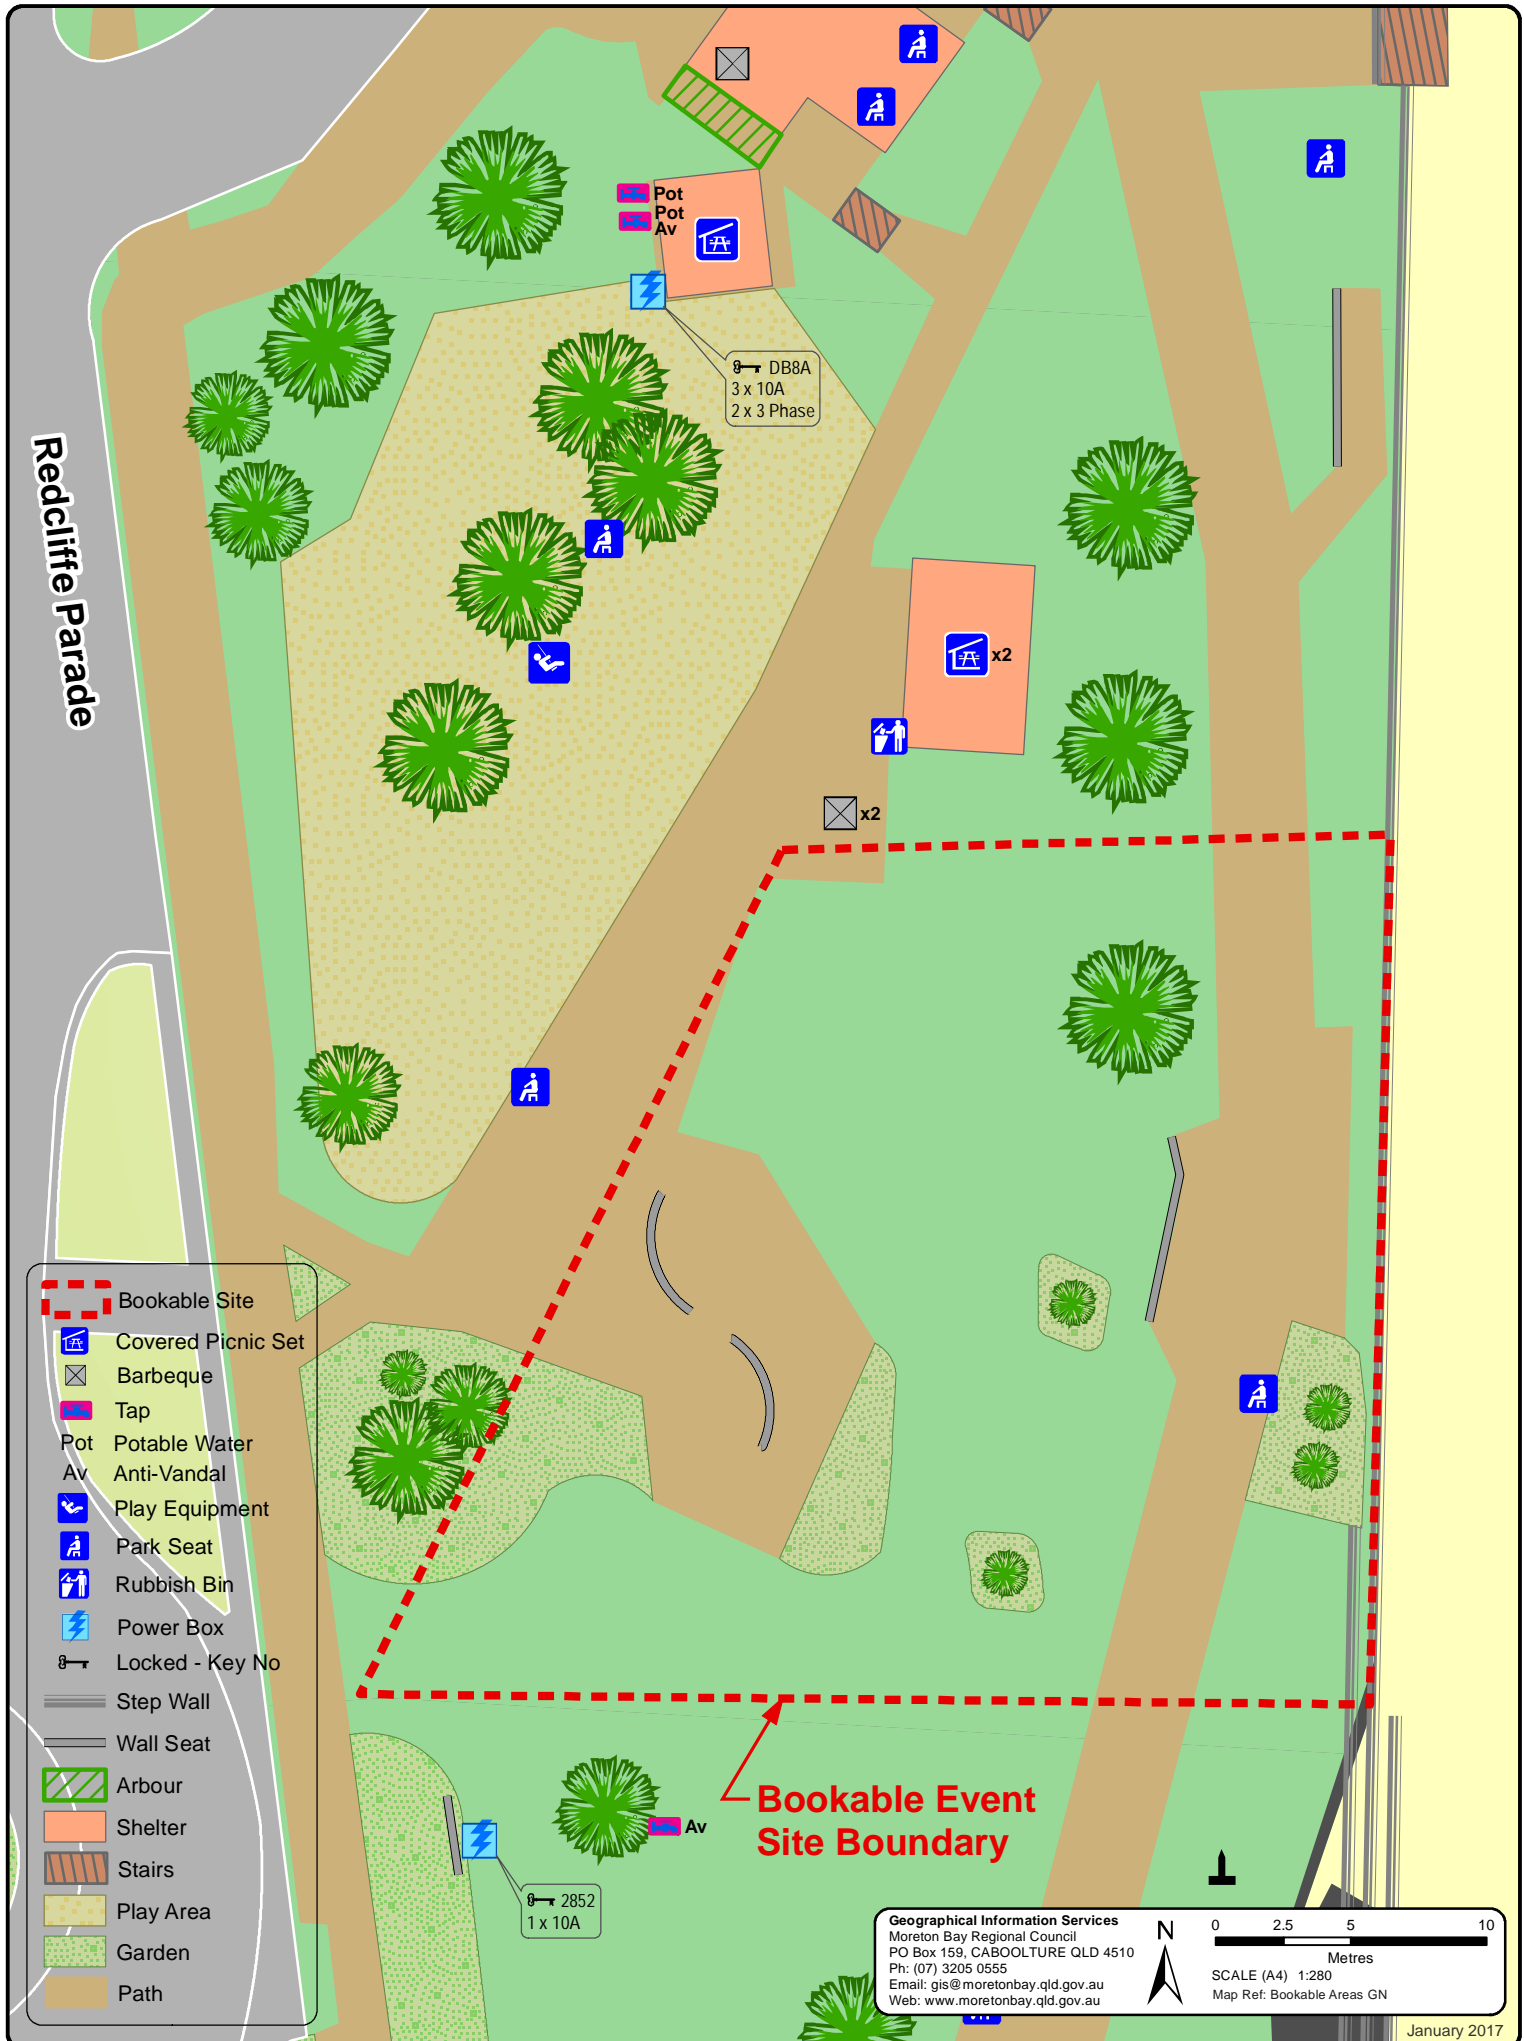

ROTARY PARK - REDCLIFFE - Bookable Event Site

Redcliffe Parade, Redcliffe

- Bookable Site
- Covered Picnic Set
- Barbeque
- Tap
- Potable Water
- Anti-Vandal
- Play Equipment
- Park Seat
- Rubbish Bin
- Power Box
- Locked - Key No
- Step Wall
- Wall Seat
- Arbour
- Shelter
- Stairs
- Play Area
- Garden
- Path

Bookable Event Site Boundary

Geographical Information Services
Moreton Bay Regional Council
PO Box 159, CABOOLTURE QLD 4510
Ph: (07) 3205 0555
Email: gis@moretonbay.qld.gov.au
Web: www.moretonbay.qld.gov.au

N

0 2.5 5 10
Metres
SCALE (A4) 1:280
Map Ref: Bookable Areas GN

January 2017