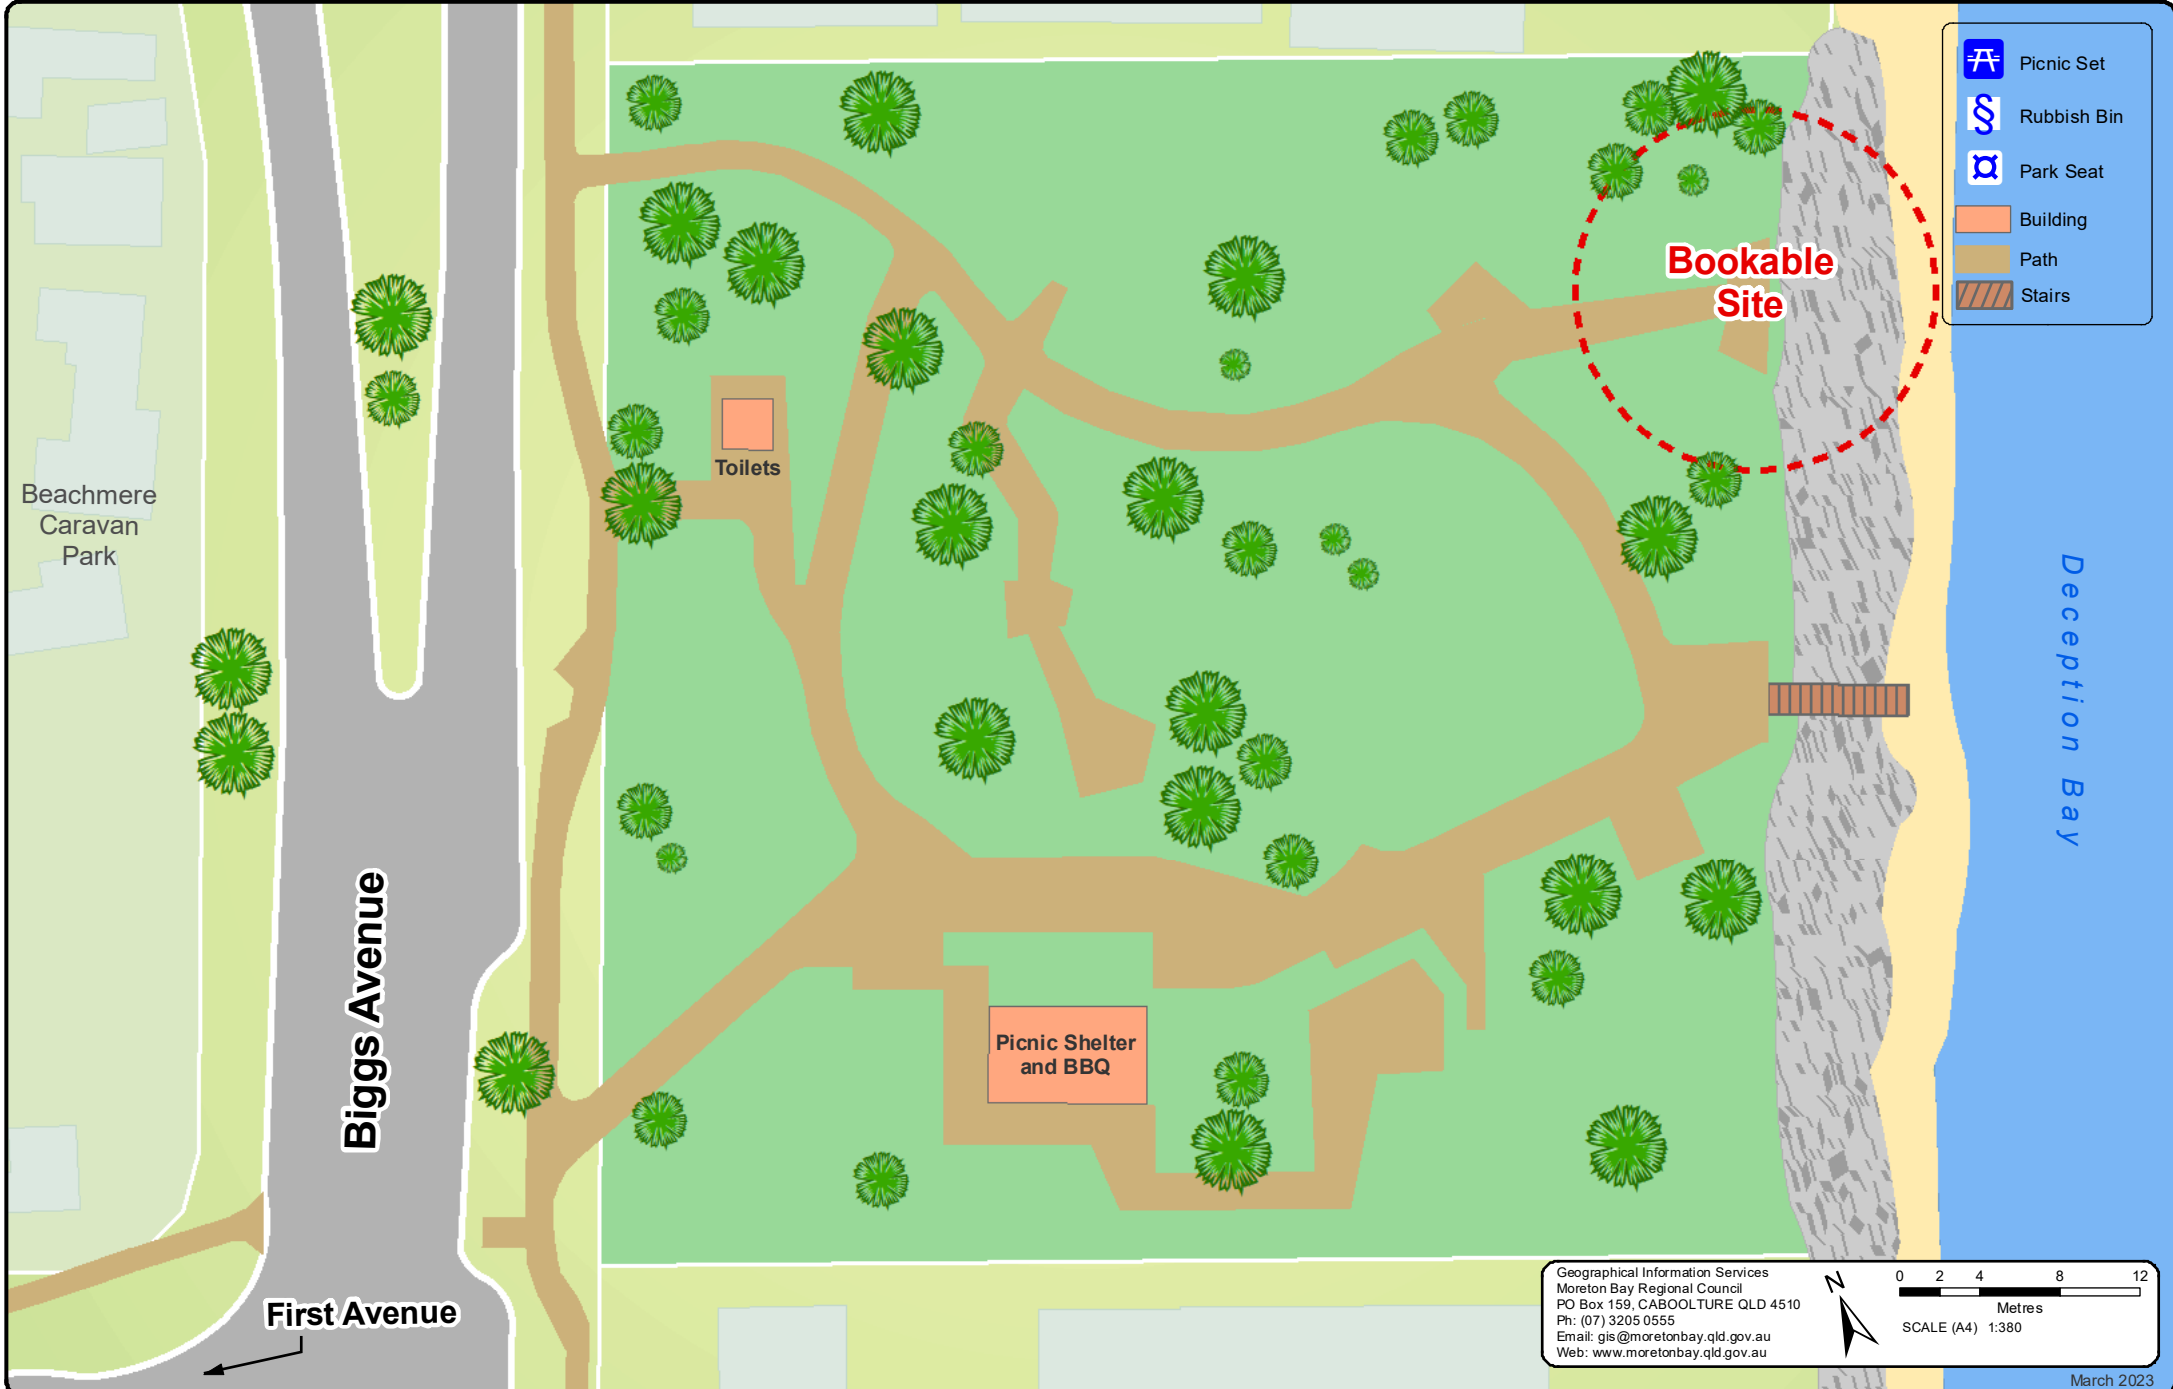

MAZLIN PARK - Bookable Site

Biggs Avenue, Beachmere

- Picnic Set
- Rubbish Bin
- Park Seat
- Building
- Path
- Stairs

Geographical Information Services
Moreton Bay Regional Council
PO Box 159, CABOOLTURE QLD 4510
Ph: (07) 3205 0555
Email: gis@moretonbay.qld.gov.au
Web: www.moretonbay.qld.gov.au

Metres
SCALE (A4) 1:380