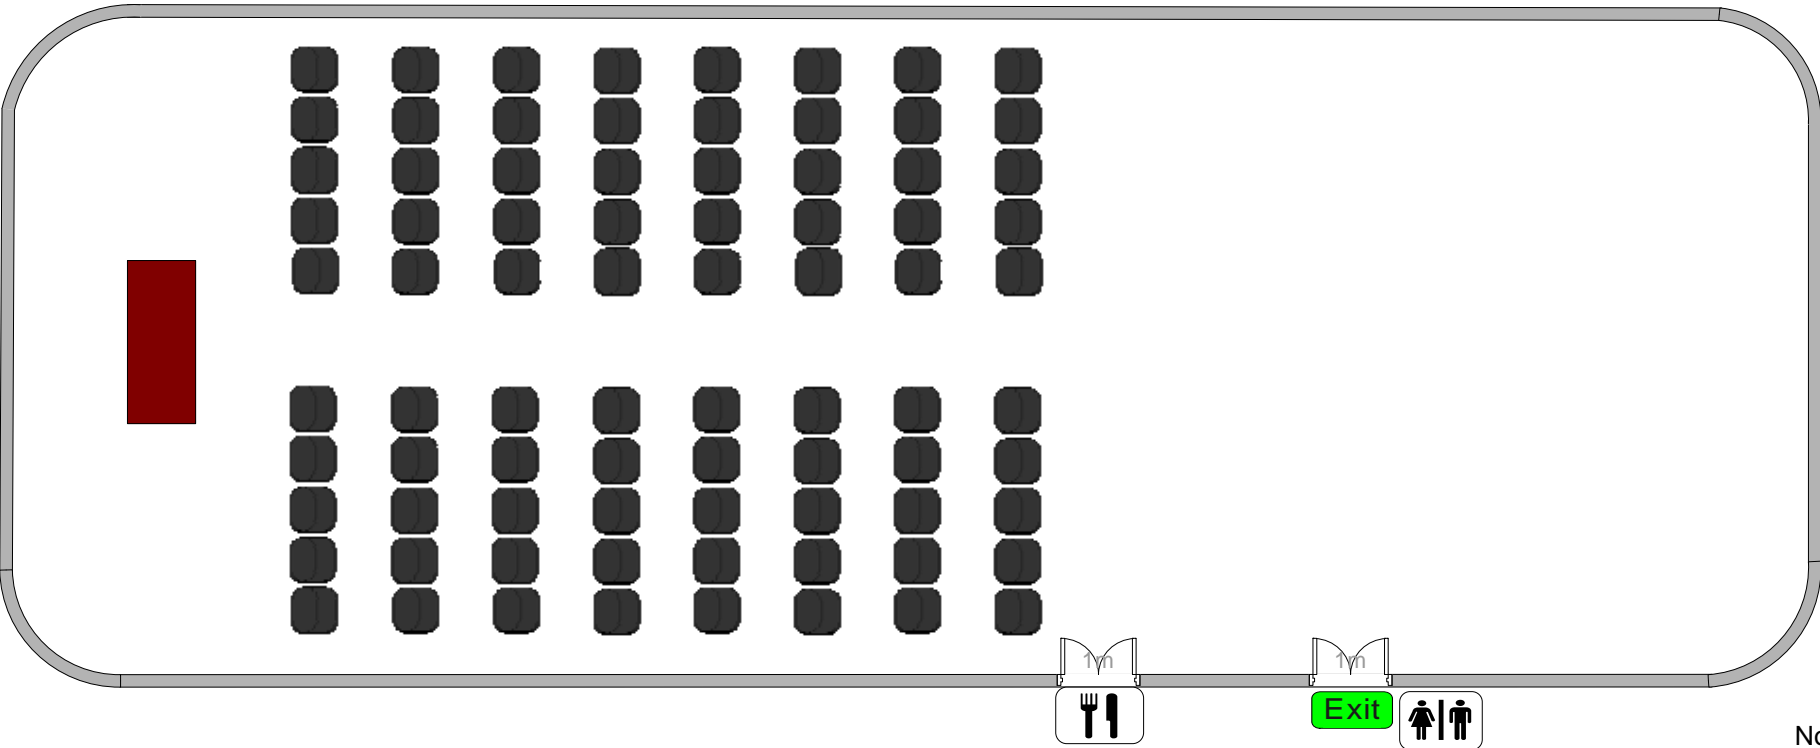

# Caboolture Memorial Hall

## Supper Room Layout One (80 people)

This layout meets statutory legislations.

-  Tables and Chairs
-  Toilets
-  Emergency Exit
-  Fire Extinguishers
-  Kitchen

Not to Scale