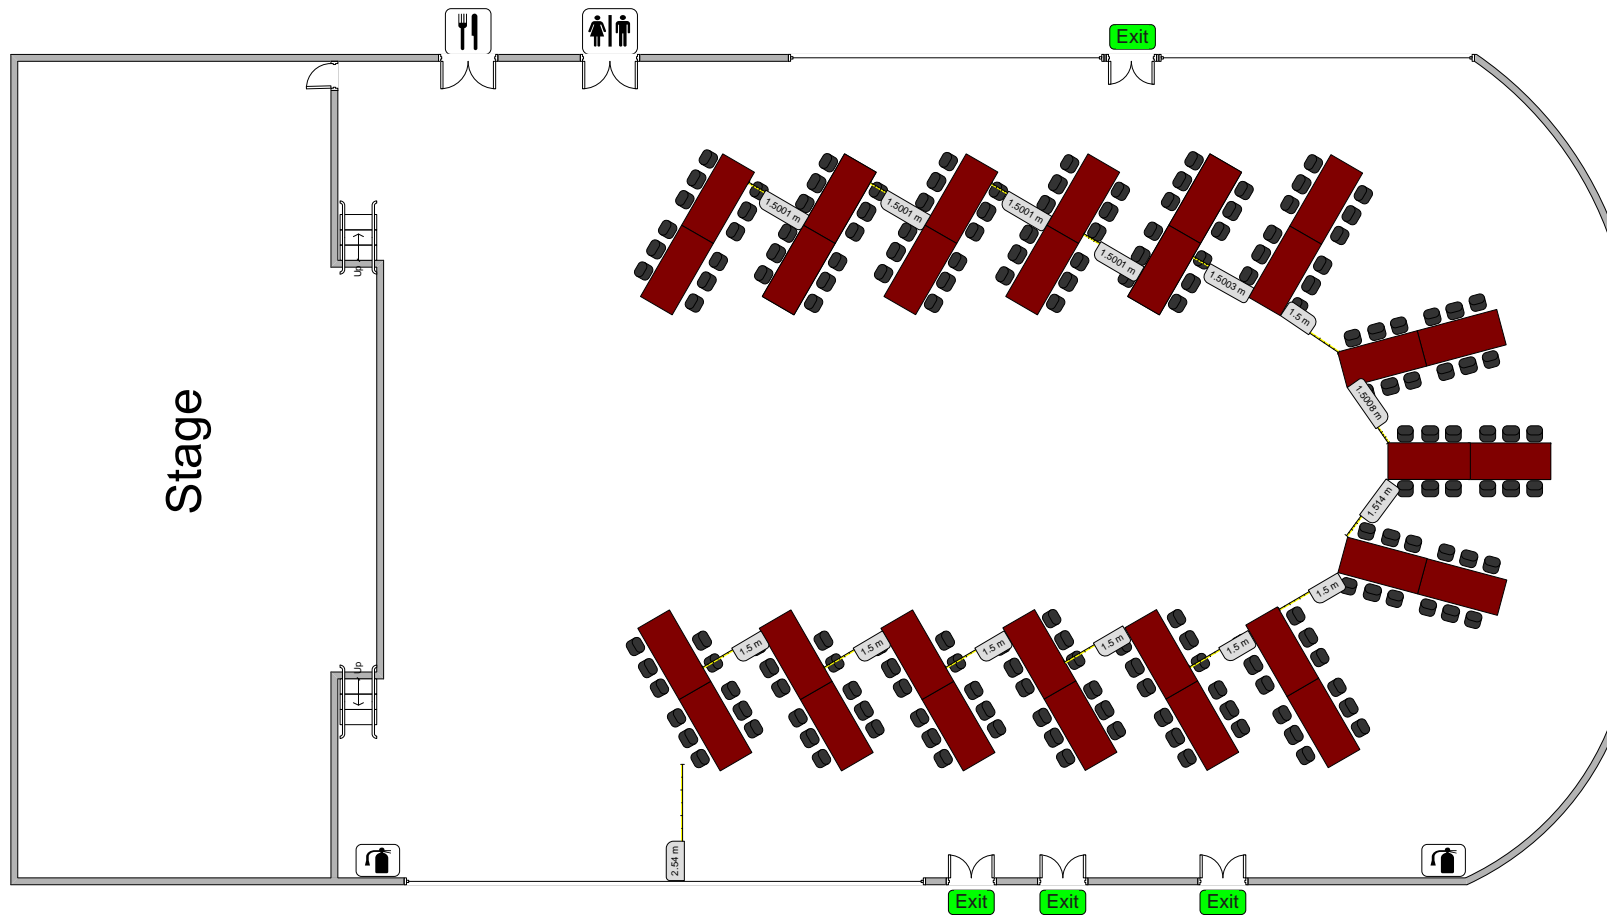

Caboolture Memorial Hall

Layout 8 (180 people)

This layout meets statutory legislations.

-  Table / Chairs
-  Kitchen
-  Toilets
-  Exit
-  Fire Extinguisher

Not to Scale