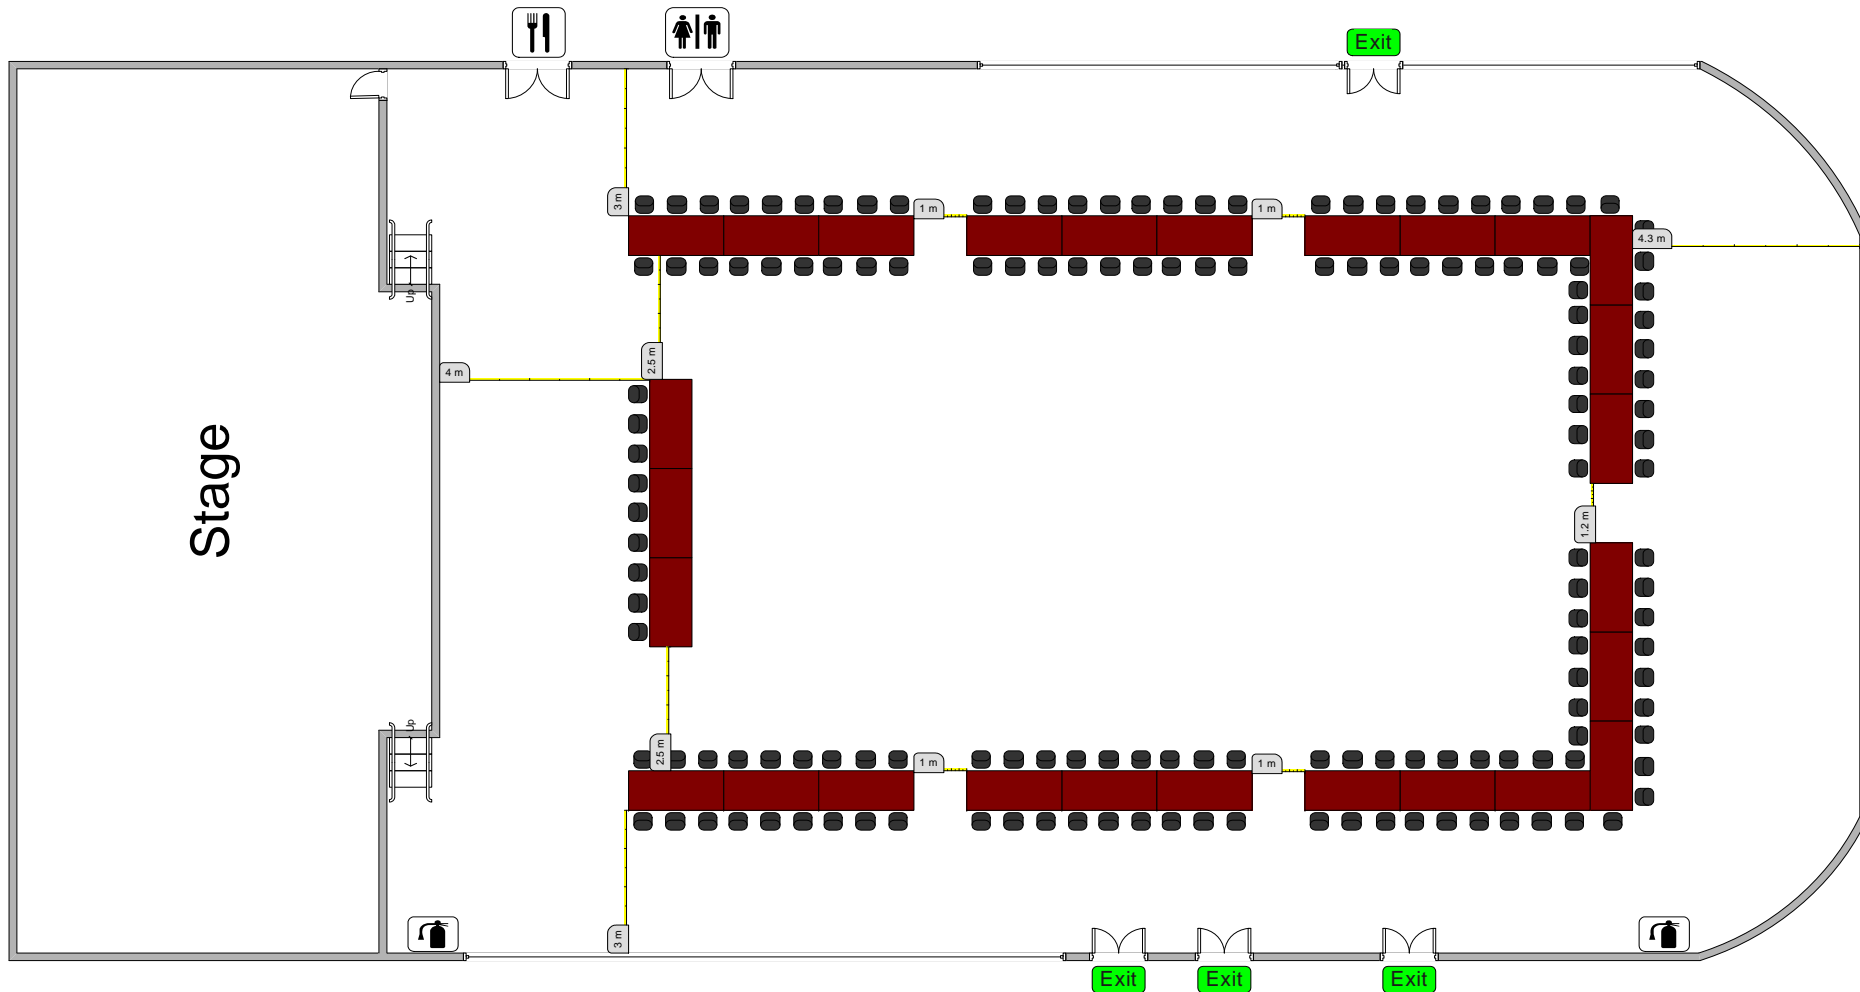

Caboolture Memorial Hall

Layout 7 (151 people)

This layout meets statutory legislations.

-  Table / Chairs
-  Kitchen
-  Toilets
-  Exit
-  Fire Extinguisher

Not to Scale