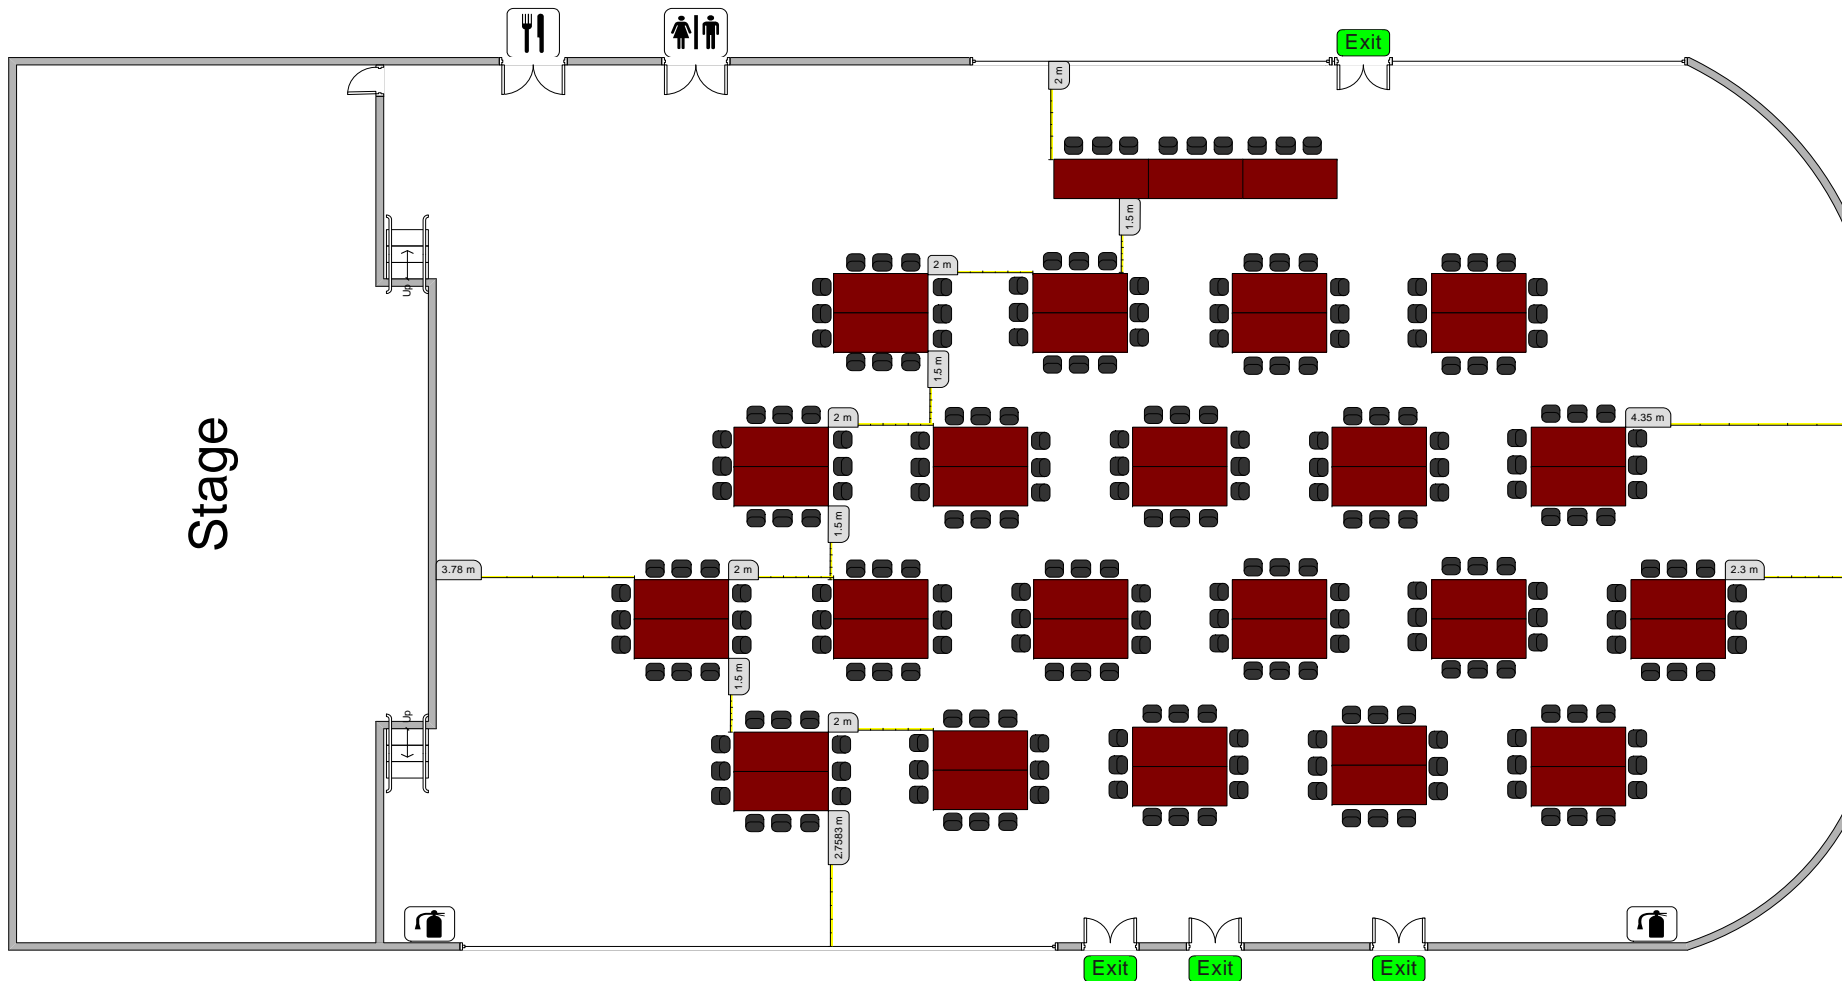

Caboolture Memorial Hall

Layout 6 (261 people)

This layout meets statutory legislations.

-  Table / Chairs
-  Kitchen
-  Toilets
-  Exit
-  Fire Extinguisher

Not to Scale