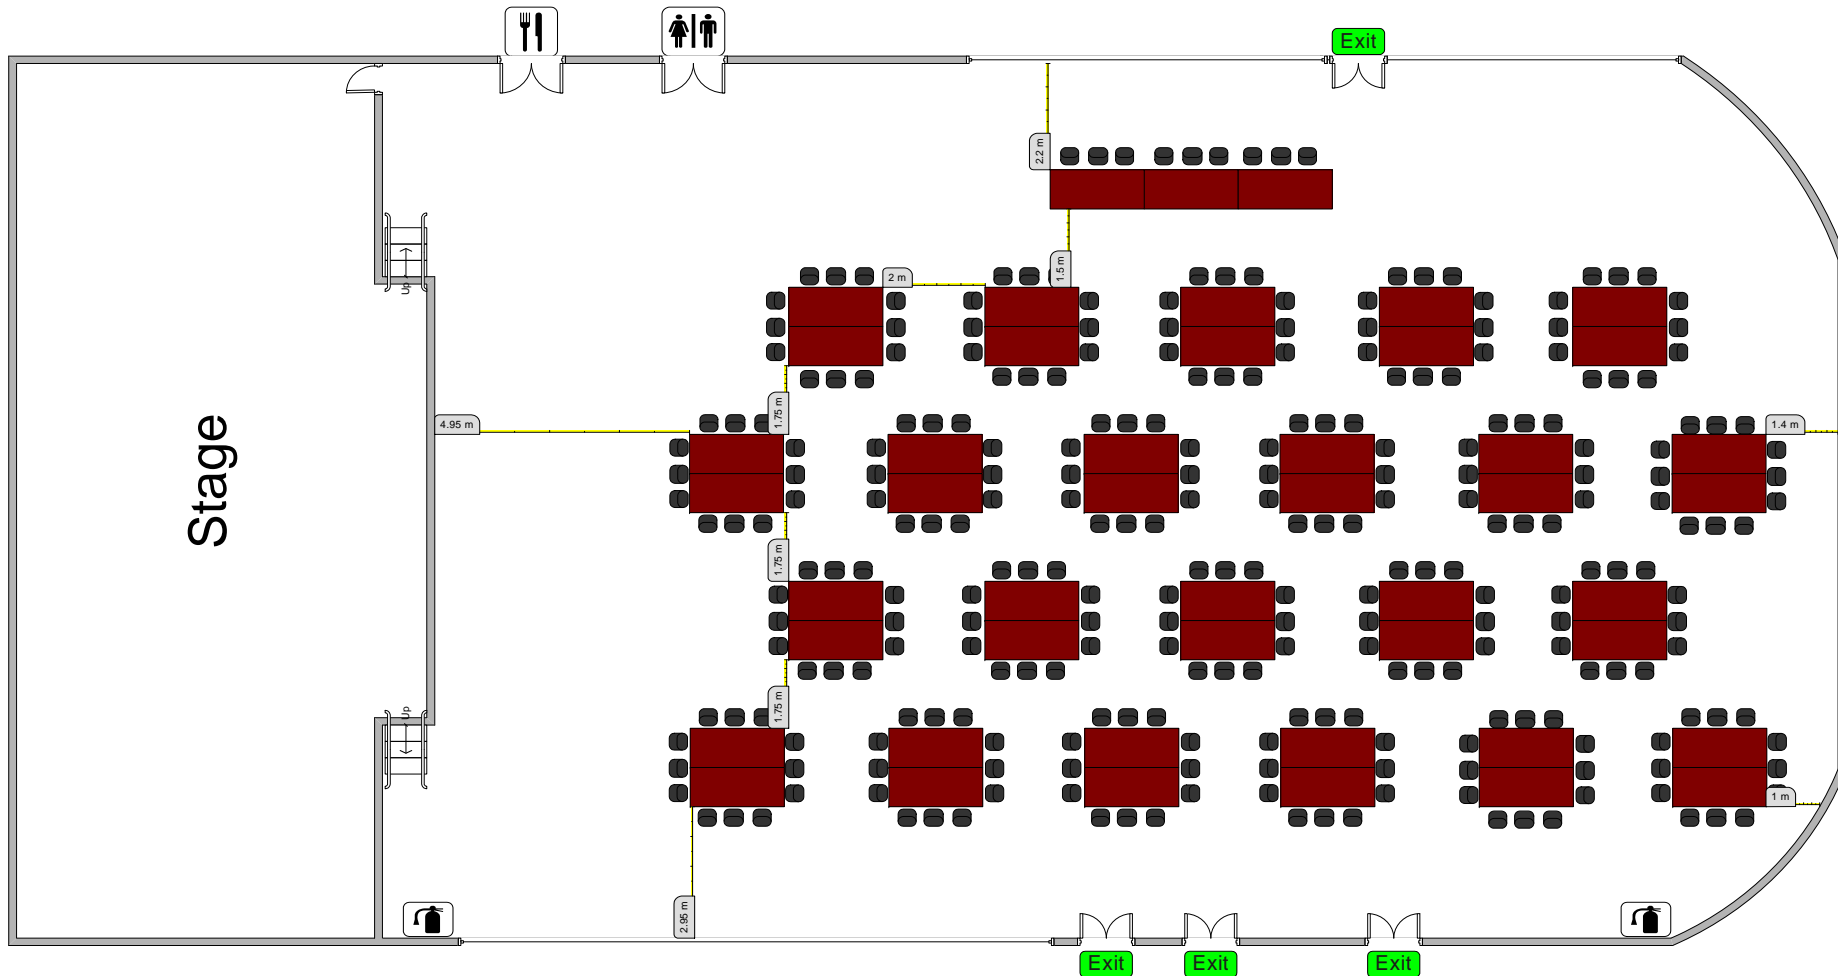

# Caboolture Memorial Hall

## Layout 4 (273 people)

This layout meets statutory legislations.

-  Table / Chairs
-  Kitchen
-  Toilets
-  Exit
-  Fire Extinguisher

Not to Scale