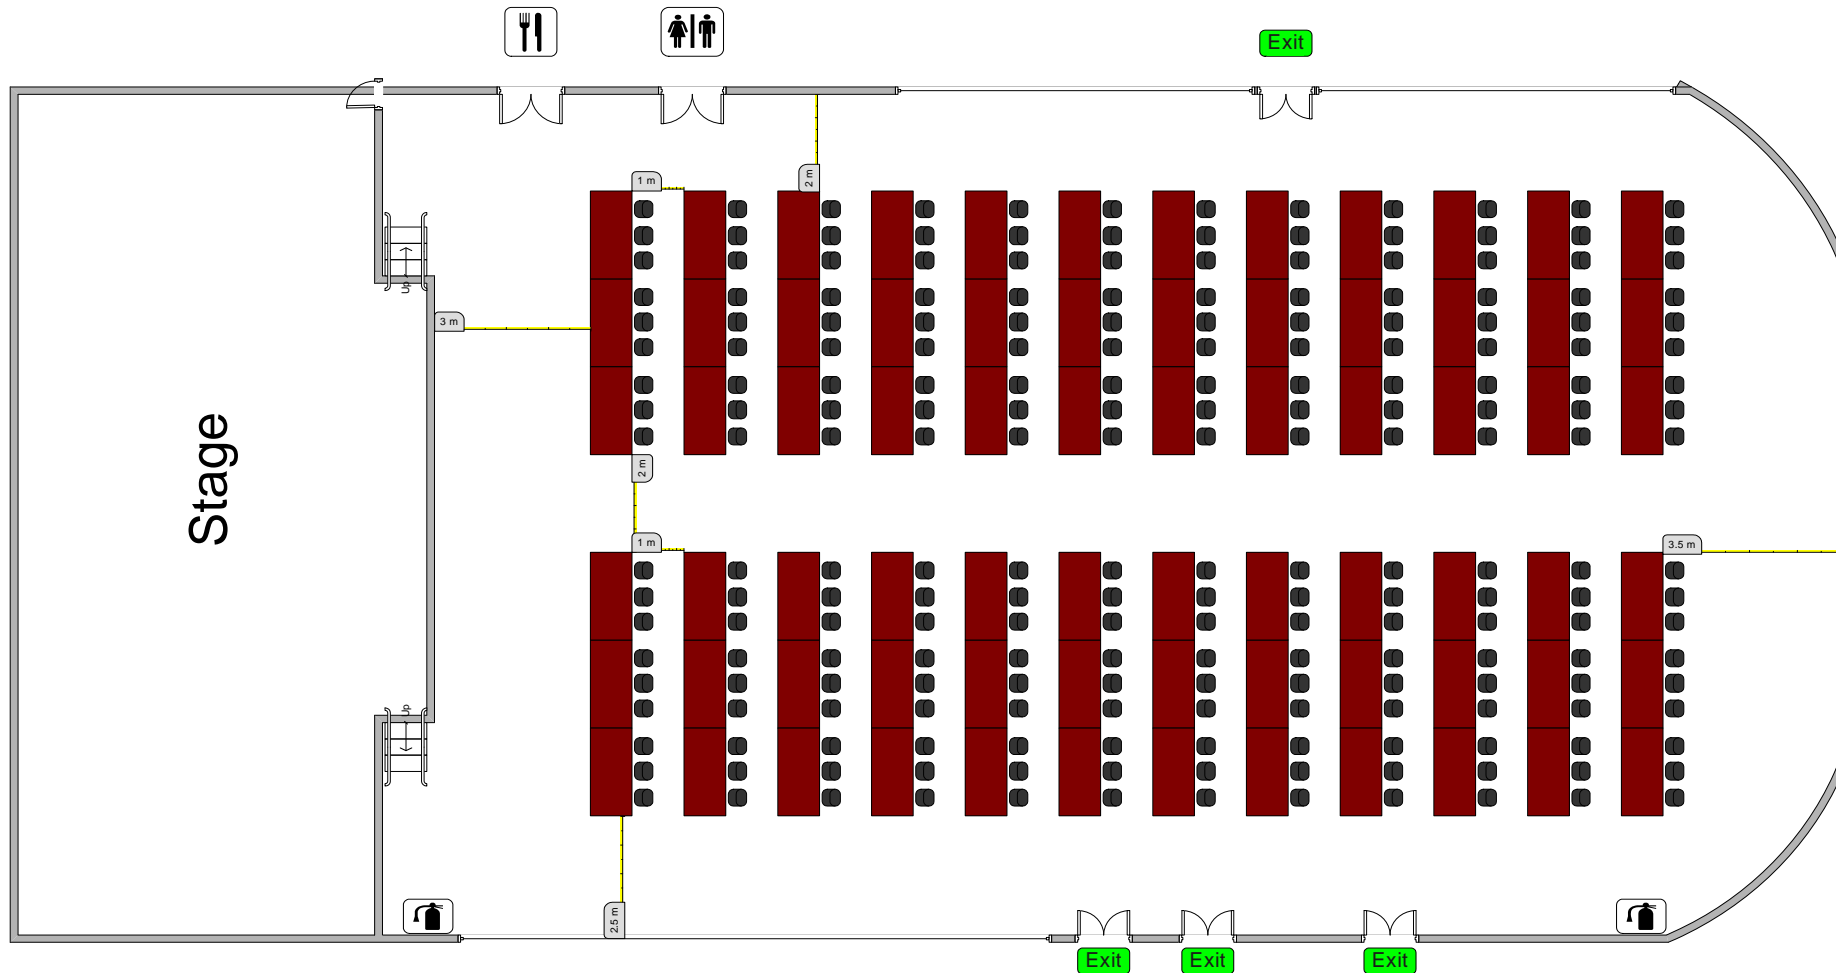

Caboolture Memorial Hall

Layout 3 (216 people)

This layout meets statutory legislations.

-  Table / Chairs
-  Kitchen
-  Toilets
-  Exit
-  Fire Extinguisher

Not to Scale