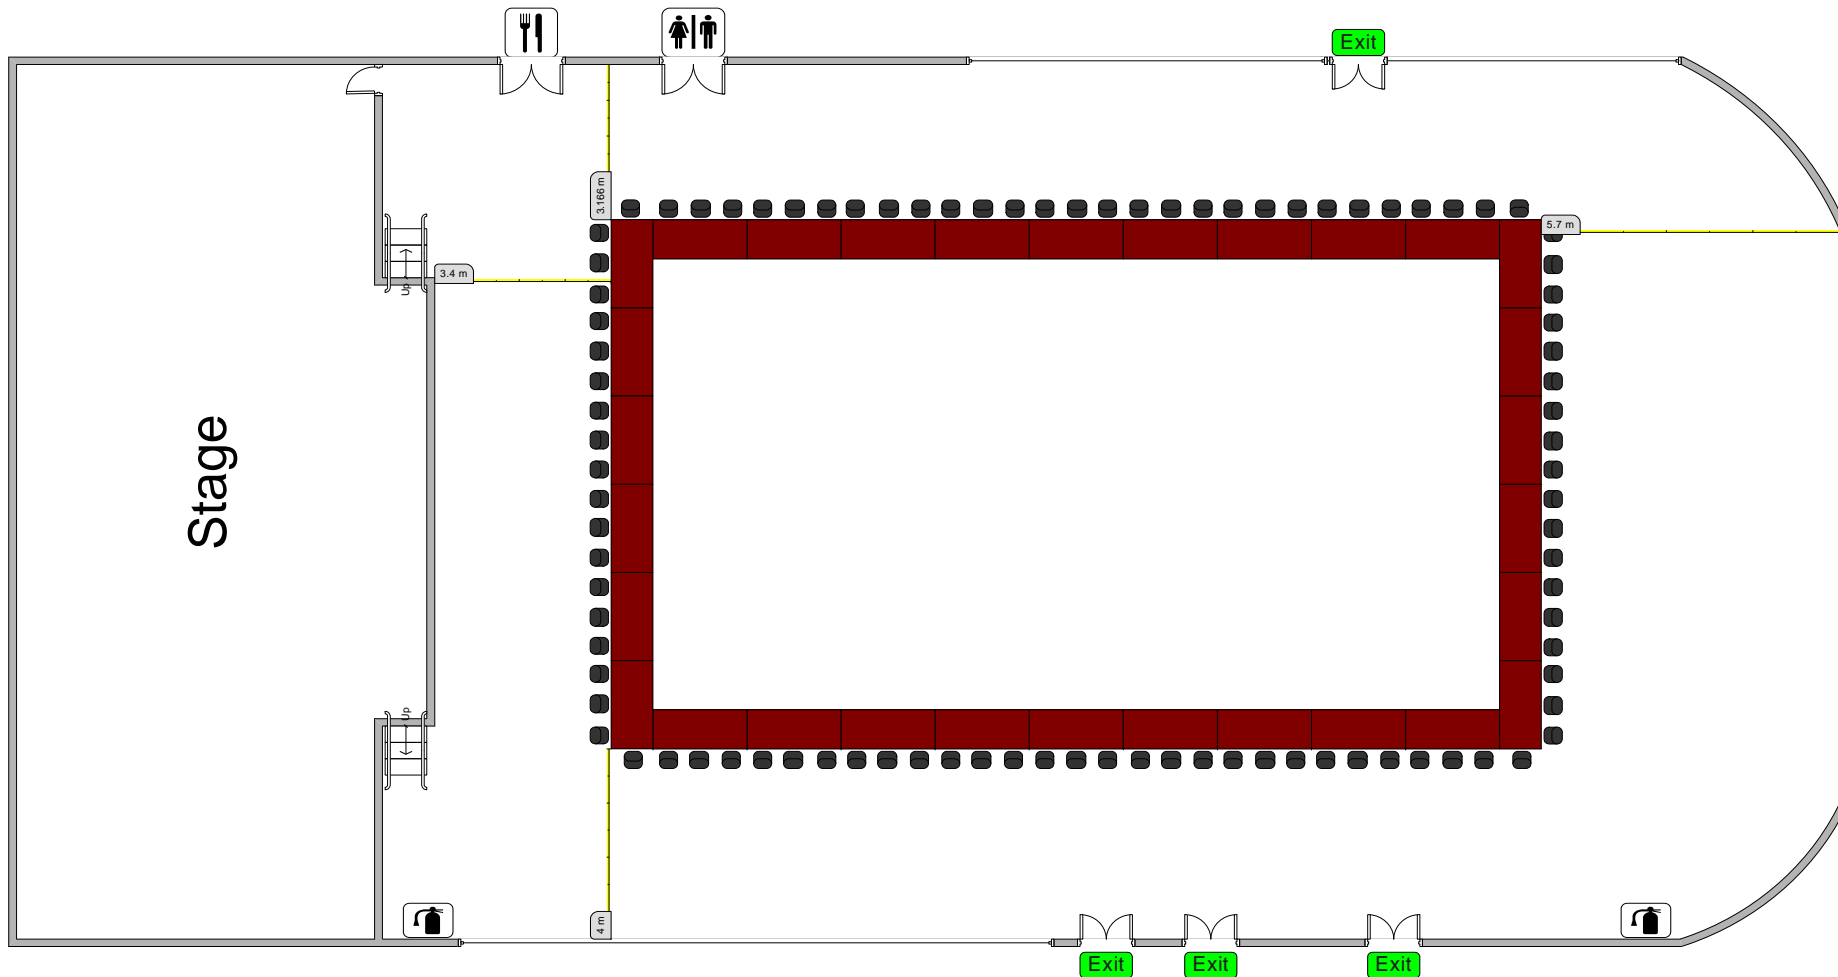

Caboolture Memorial Hall

Layout 2 (94 people)

This layout meets statutory legislations.

-  Table / Chairs
-  Kitchen
-  Toilets
-  Exit
-  Fire Extinguisher

Not to Scale