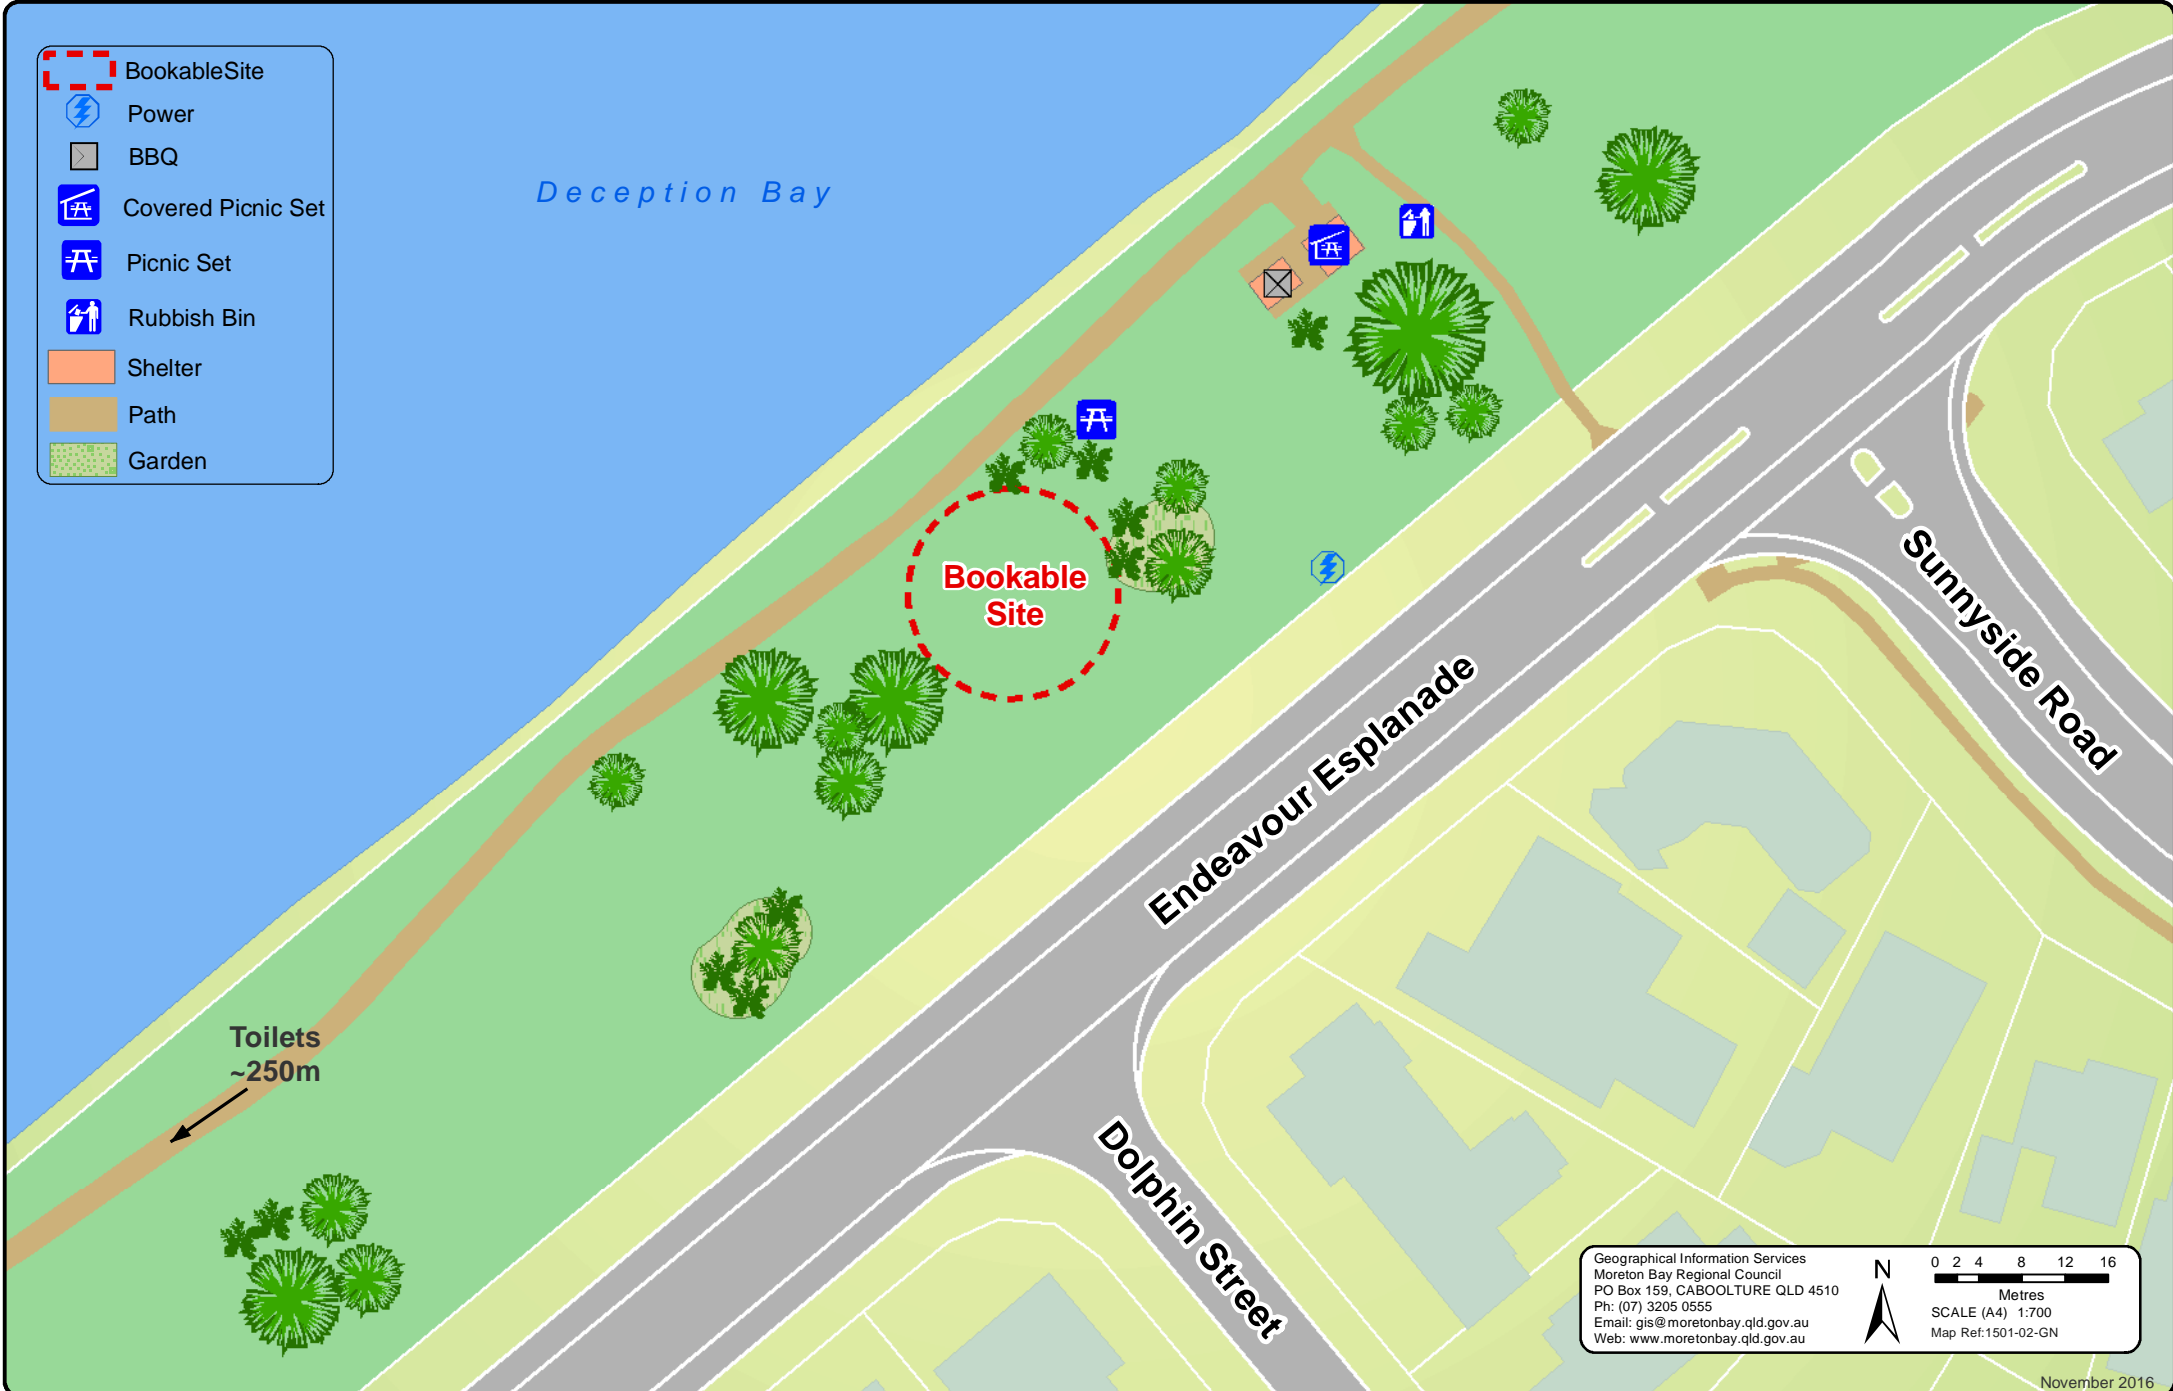

# ENDEAVOUR PARK - Bookable Site

2 Endeavour Esplanade, Newport

- Bookable Site
- Power
- BBQ
- Covered Picnic Set
- Picnic Set
- Rubbish Bin
- Shelter
- Path
- Garden

Geographical Information Services  
Moreton Bay Regional Council  
PO Box 159, CABOOLTURE QLD 4510  
Ph: (07) 3205 0555  
Email: [gis@moretonbay.qld.gov.au](mailto:gis@moretonbay.qld.gov.au)  
Web: [www.moretonbay.qld.gov.au](http://www.moretonbay.qld.gov.au)

N

0 2 4 8 12 16  
Metres  
SCALE (A4) 1:700  
Map Ref: 1501-02-GN

November 2016