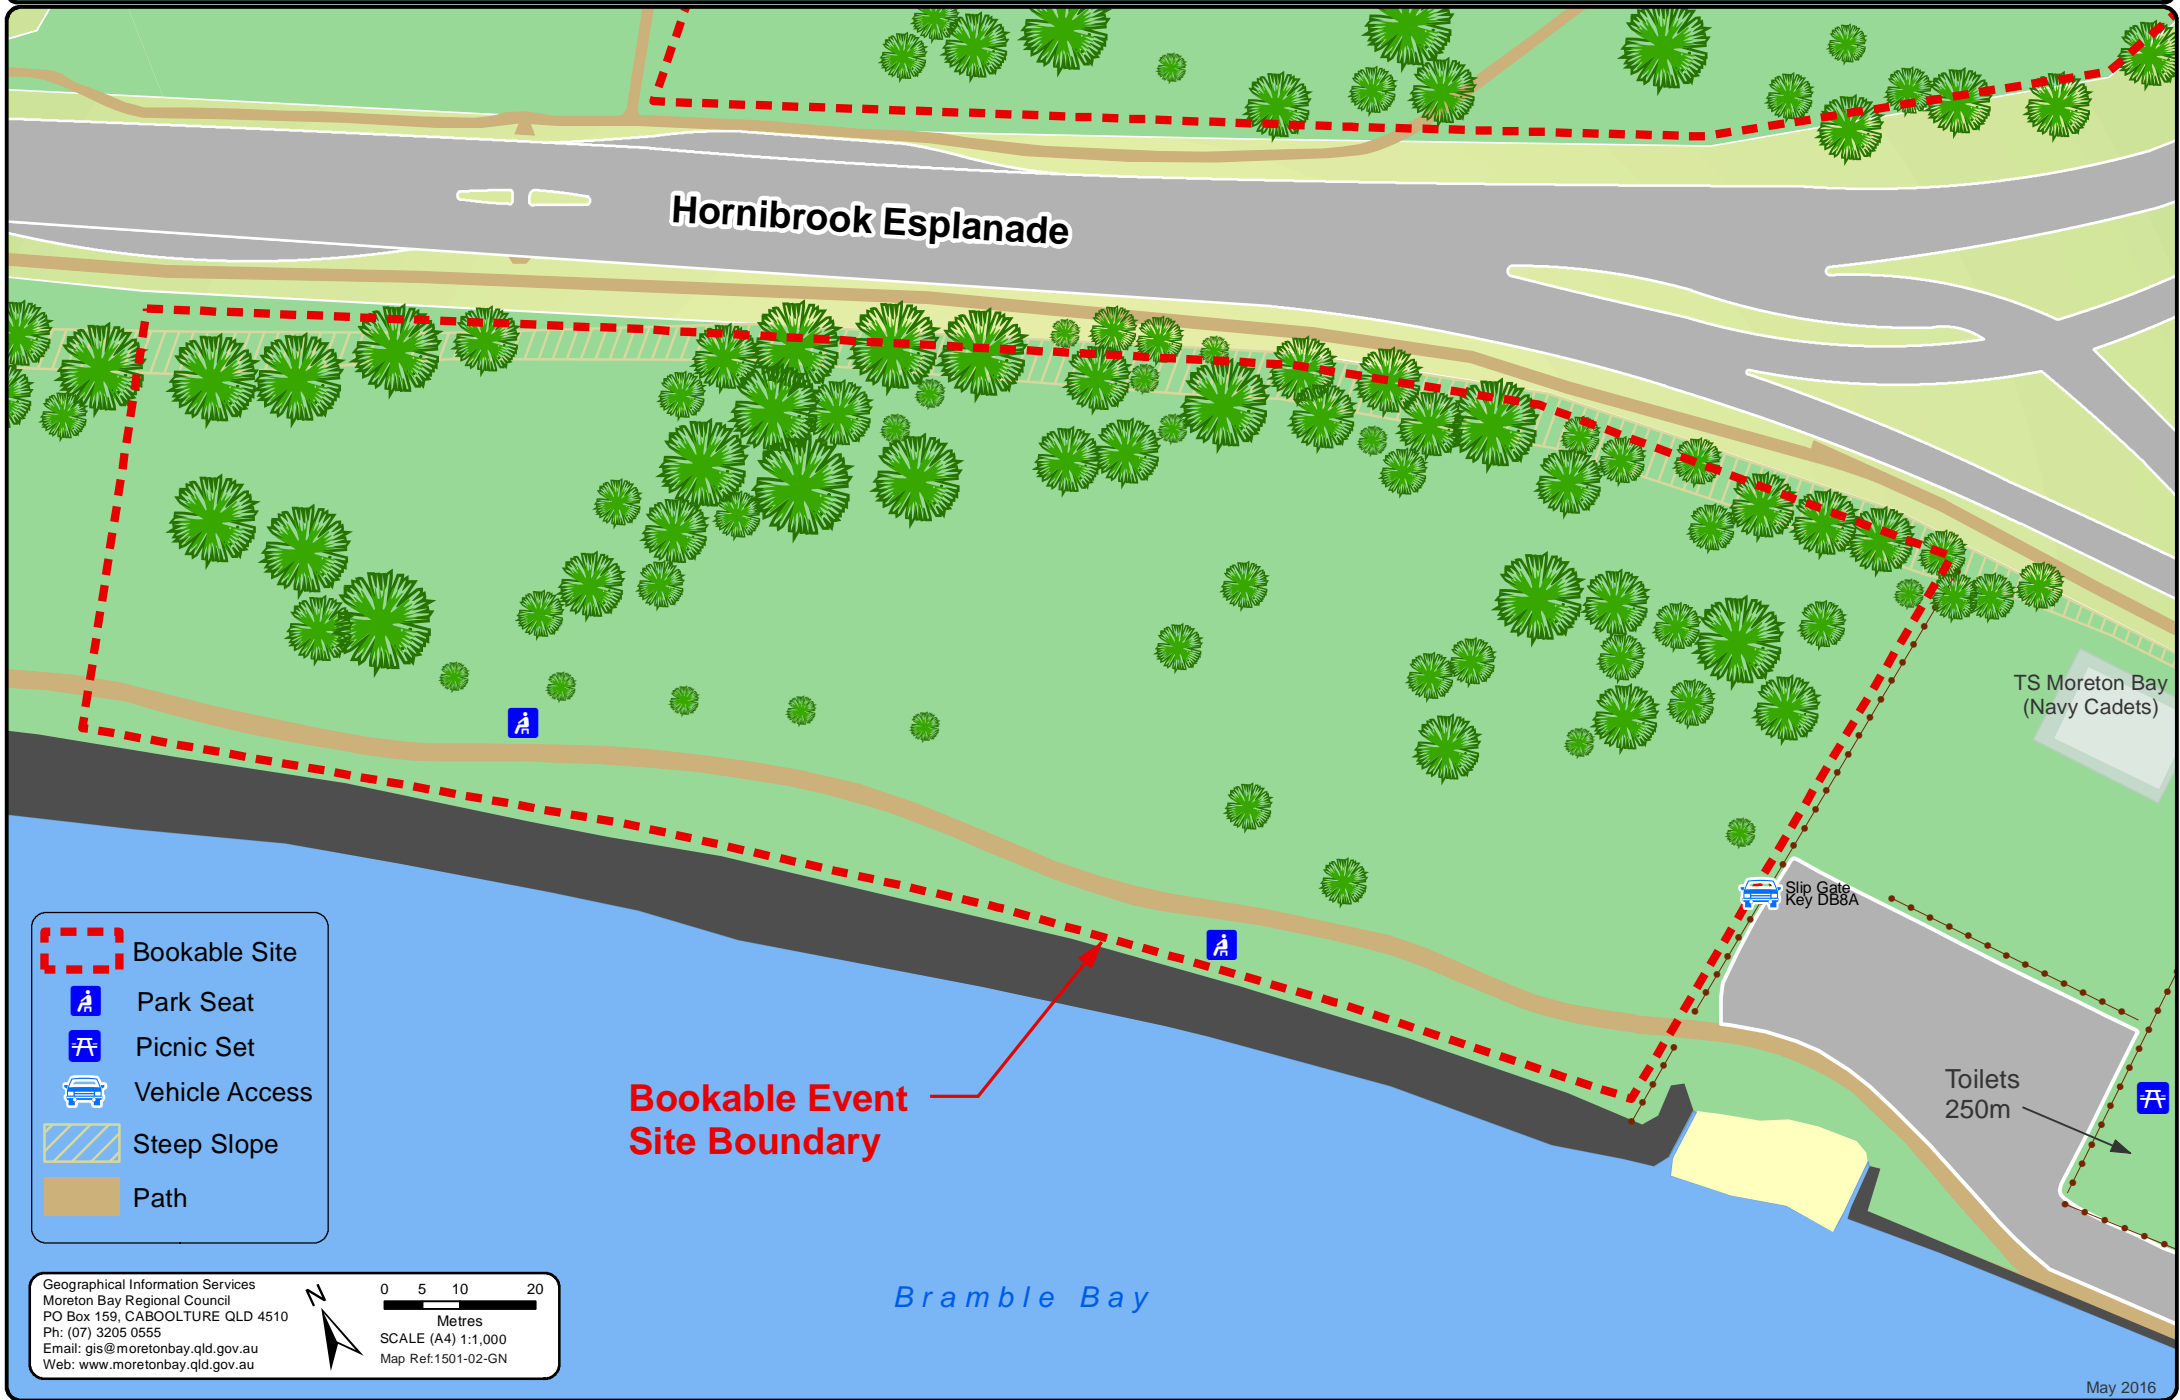

CROCKATT PARK - Bookable Event Site

Hornibrook Esplanade, Woody Point

- Bookable Site
- Park Seat
- Picnic Set
- Vehicle Access
- Steep Slope
- Path

Geographical Information Services
Moreton Bay Regional Council
PO Box 159, CABOOLTURE QLD 4510
Ph: (07) 3205 0555
Email: gis@moretonbay.qld.gov.au
Web: www.moretonbay.qld.gov.au

0 5 10 20
Metres
SCALE (A4) 1:1,000
Map Ref:1501-02-GN

Bookable Event Site Boundary

Bramble Bay