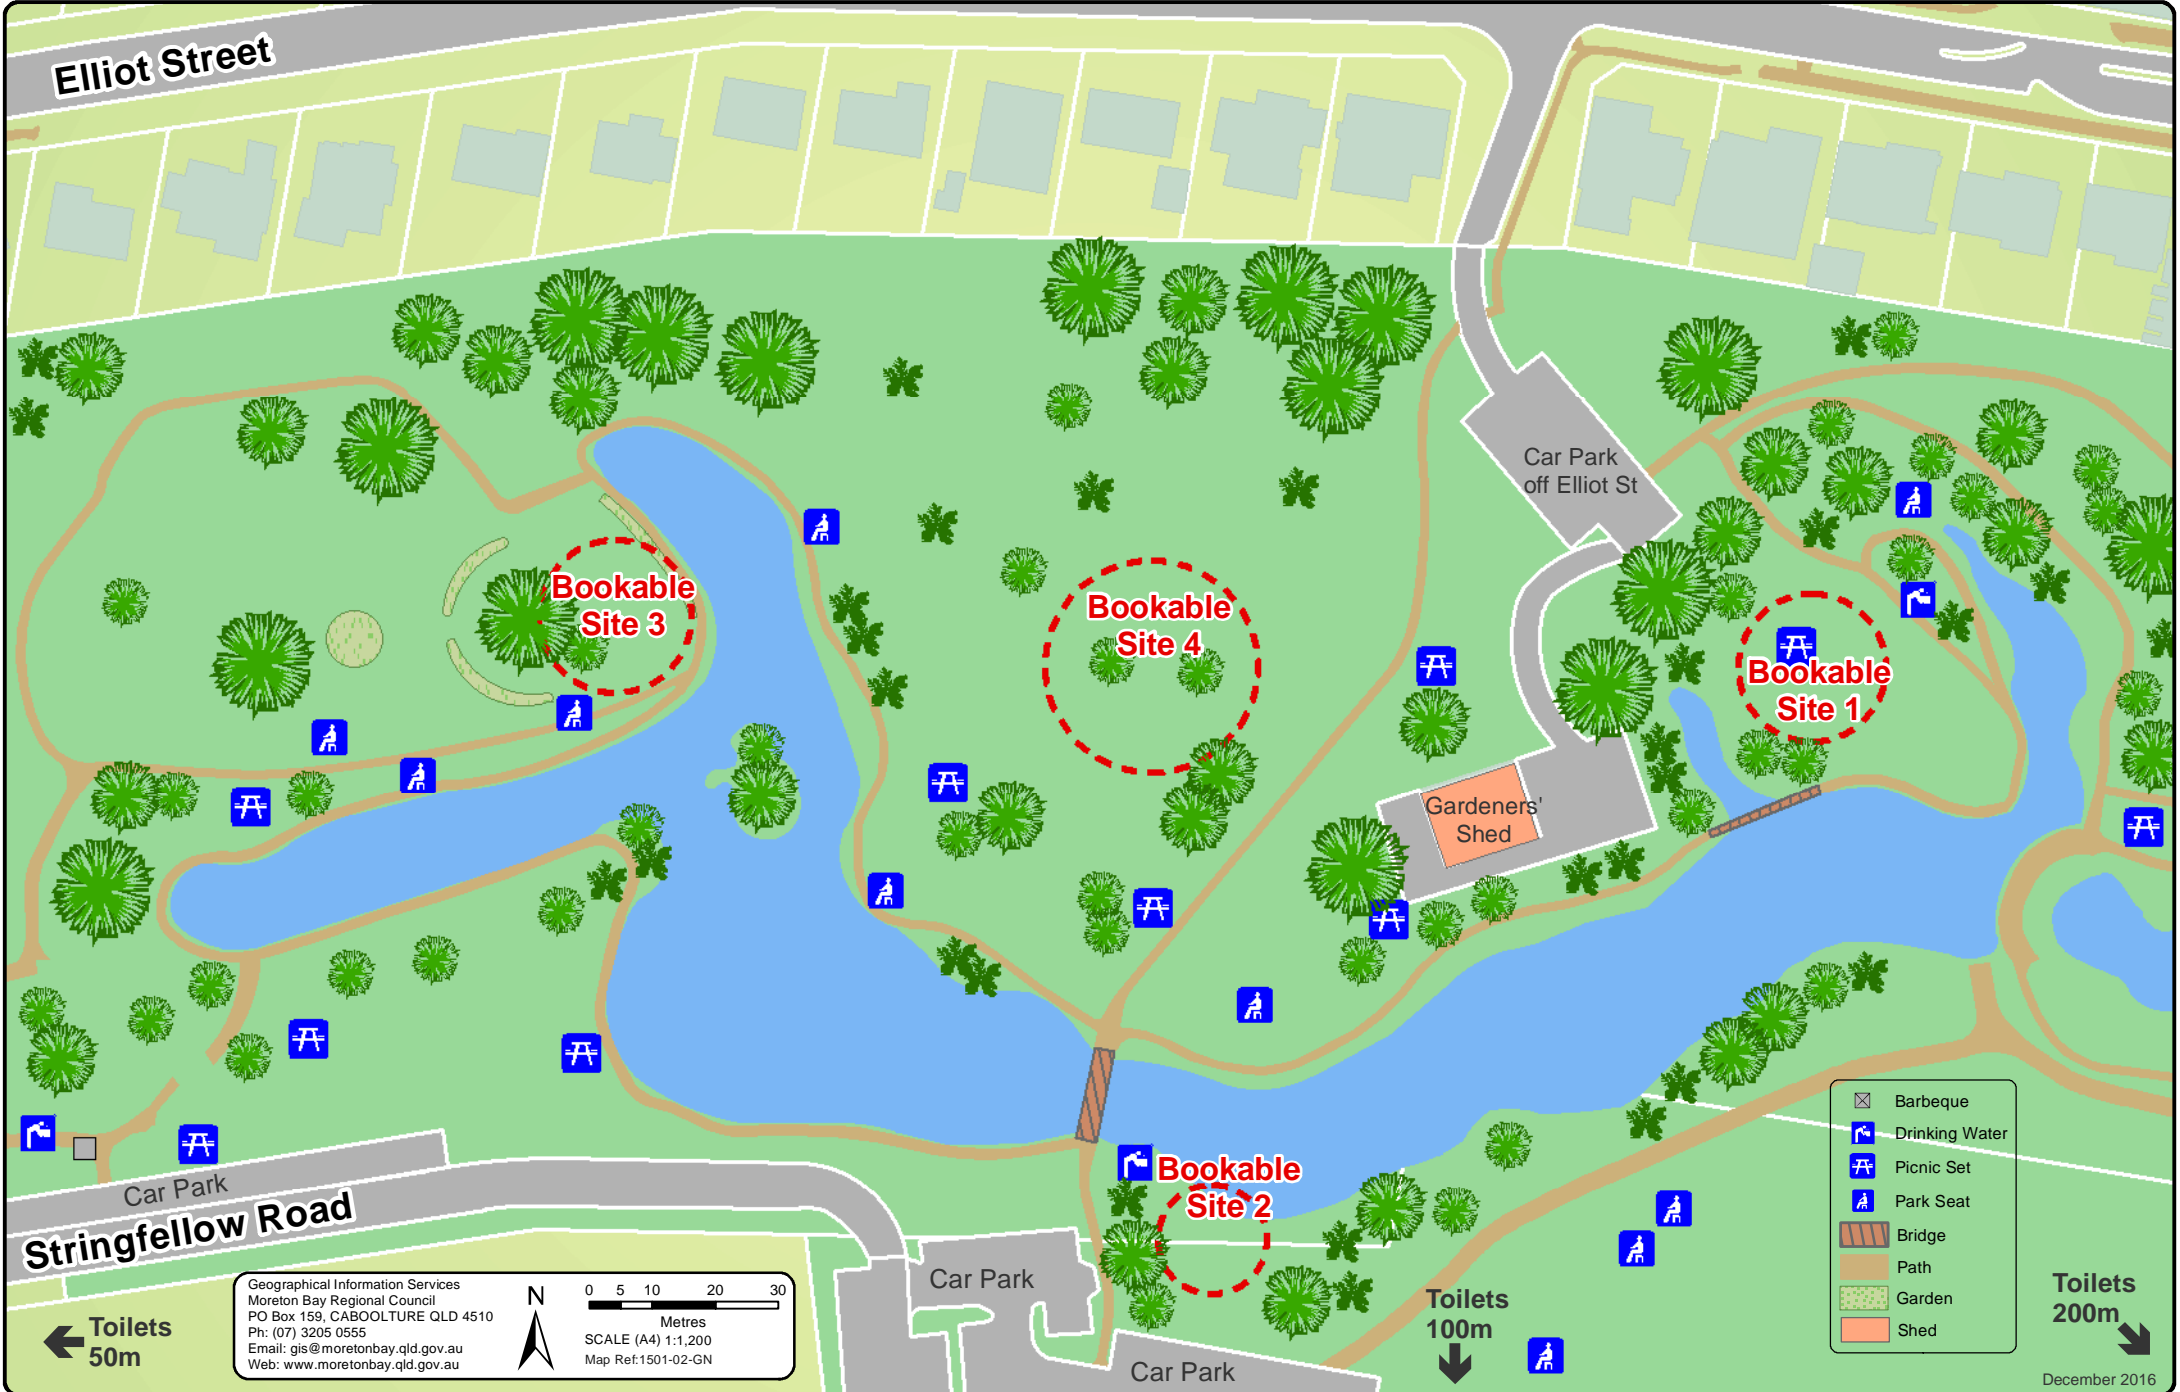

CENTENARY LAKES - Bookable Sites

Caboolture

Geographical Information Services
Moreton Bay Regional Council
PO Box 159, CABOOLTURE QLD 4510
Ph: (07) 3205 0555
Email: gis@moretonbay.qld.gov.au
Web: www.moretonbay.qld.gov.au

- Barbeque
- Drinking Water
- Picnic Set
- Park Seat
- Bridge
- Path
- Garden
- Shed

Toilets
100m

Toilets
200m

December 2016