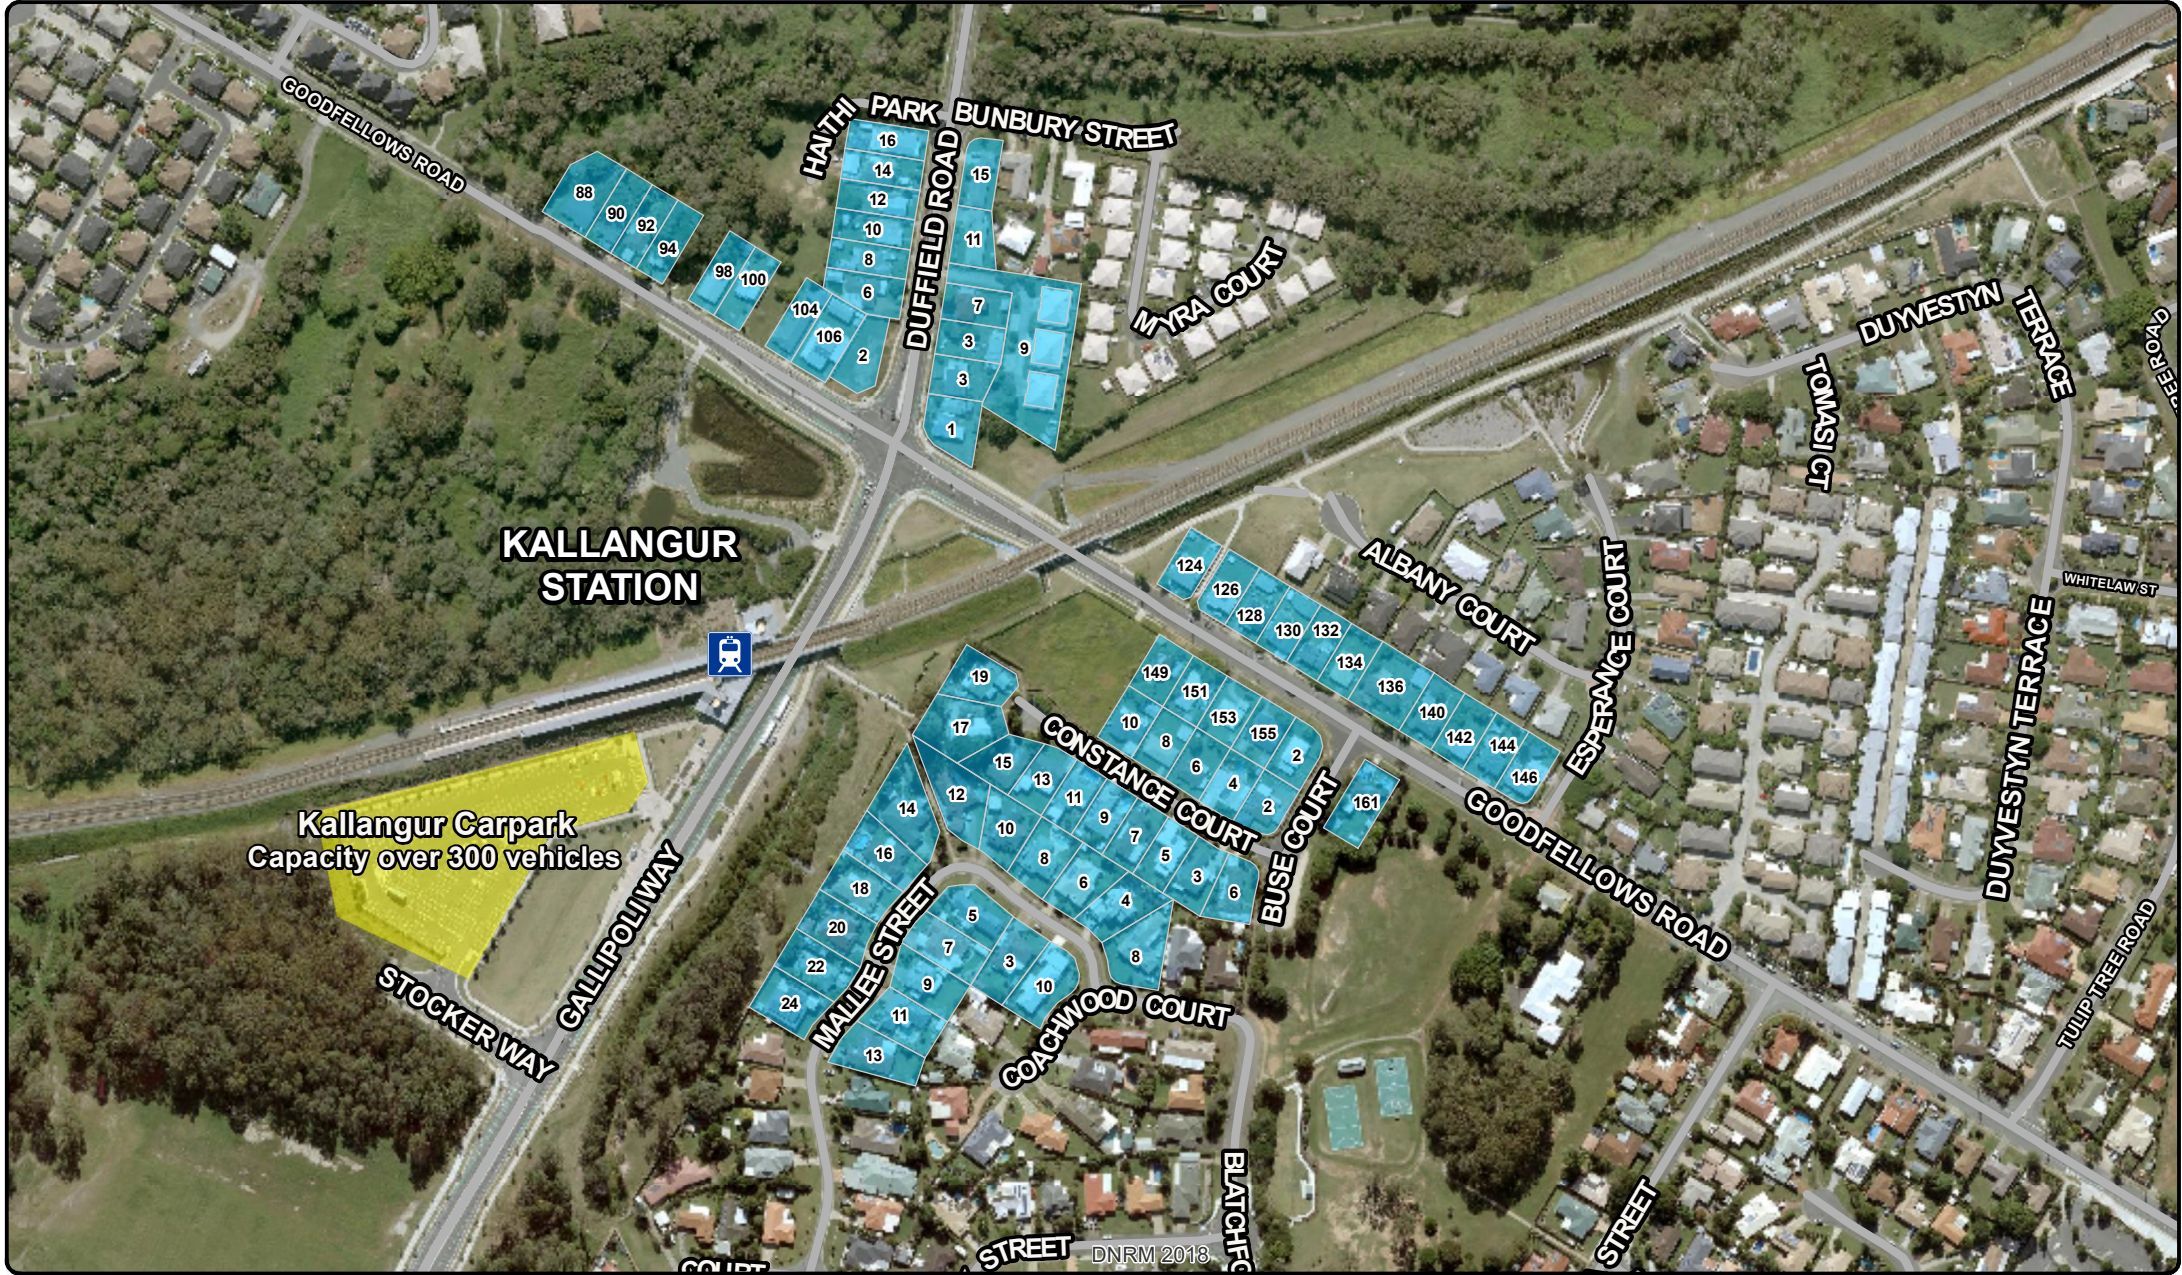

Redcliffe Peninsula Rail Line on-street parking management KALLANGUR

Geographical Information Services
Moreton Bay Regional Council
PO Box 159, CABOOLTURE QLD 4510
Ph: (07) 3205 0555
Email: gis@moretonbay.qld.gov.au
Web: www.moretonbay.qld.gov.au

Legend

1. Redcliffe Peninsula Rail Line on-street parking management area and permit-eligible properties
   - Station car park
2. 'No Parking' 6am to 6pm, Monday to Friday (parking permits excepted)

MXD: 1901-02-SL_MBRL_Parking_Kallangur