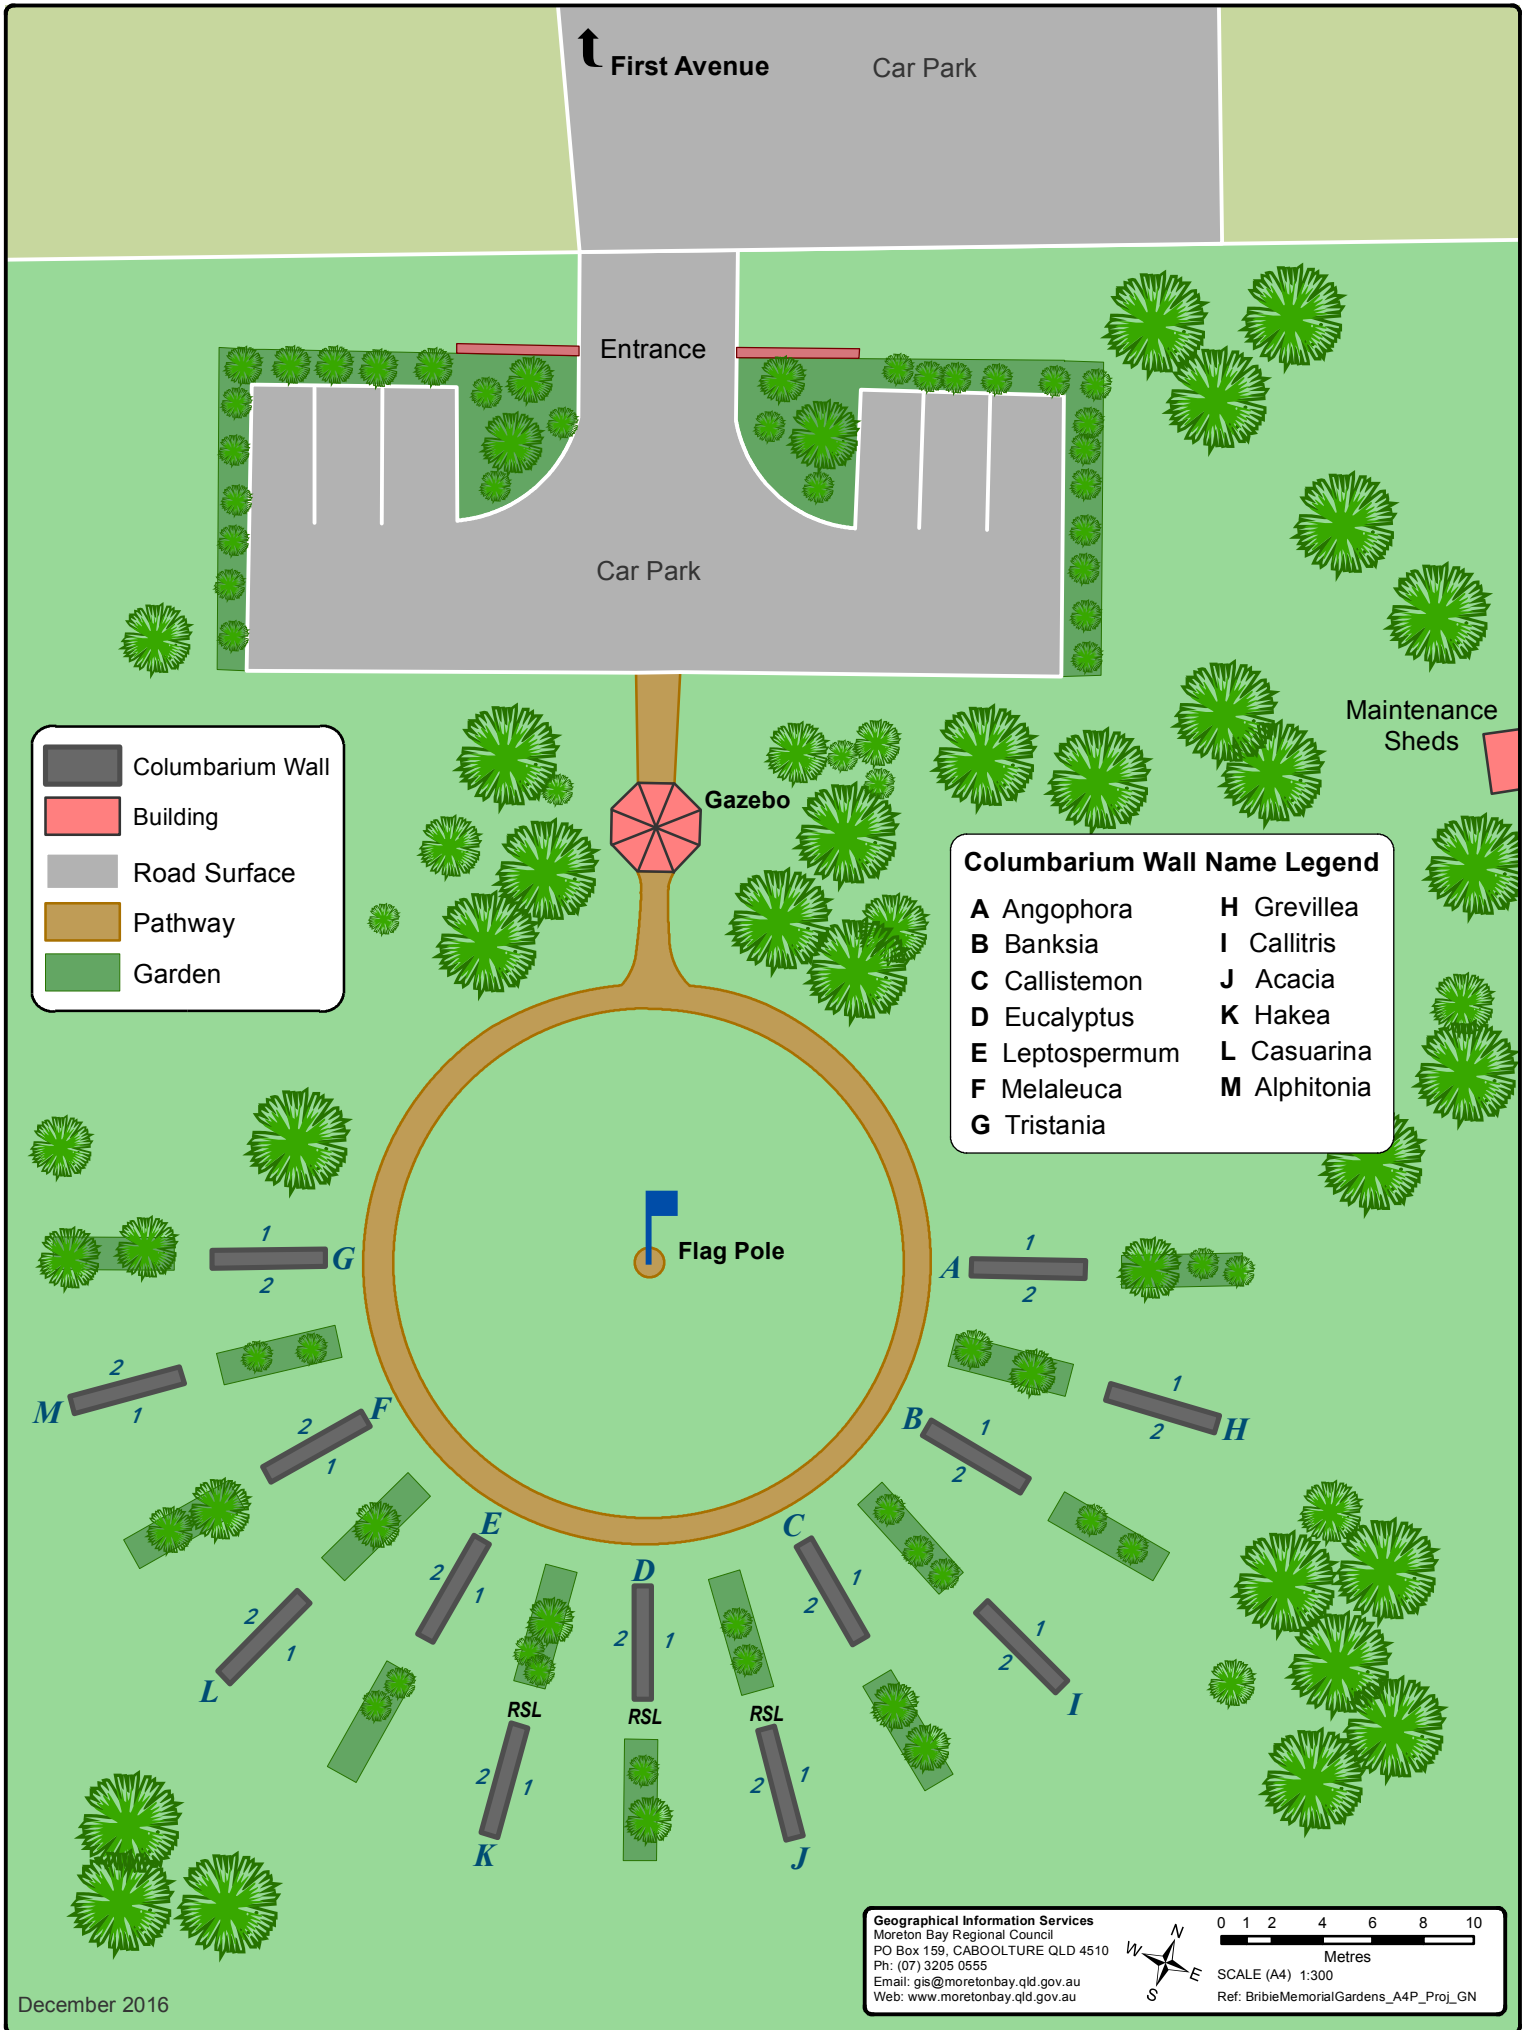

BRIBIE MEMORIAL GARDENS

FIRST AVENUE WOORIM

- Columbarium Wall
- Building
- Road Surface
- Pathway
- Garden

1. **Columbarium Wall Name Legend**

A Angophora	H Grevillea
B Banksia	I Callitris
C Callistemon	J Acacia
D Eucalyptus	K Hakea
E Leptospermum	L Casuarina
F Melaleuca	M Alphitonia
G Tristania	

Geographical Information Services
Moreton Bay Regional Council
PO Box 159, CABOOLTURE QLD 4510
Ph: (07) 3205 0555
Email: gis@moretonbay.qld.gov.au
Web: www.moretonbay.qld.gov.au

0 1 2 4 6 8 10
Metres
SCALE (A4) 1:300
Ref: BribieMemorialGardens_A4P_Proj_GN

December 2016