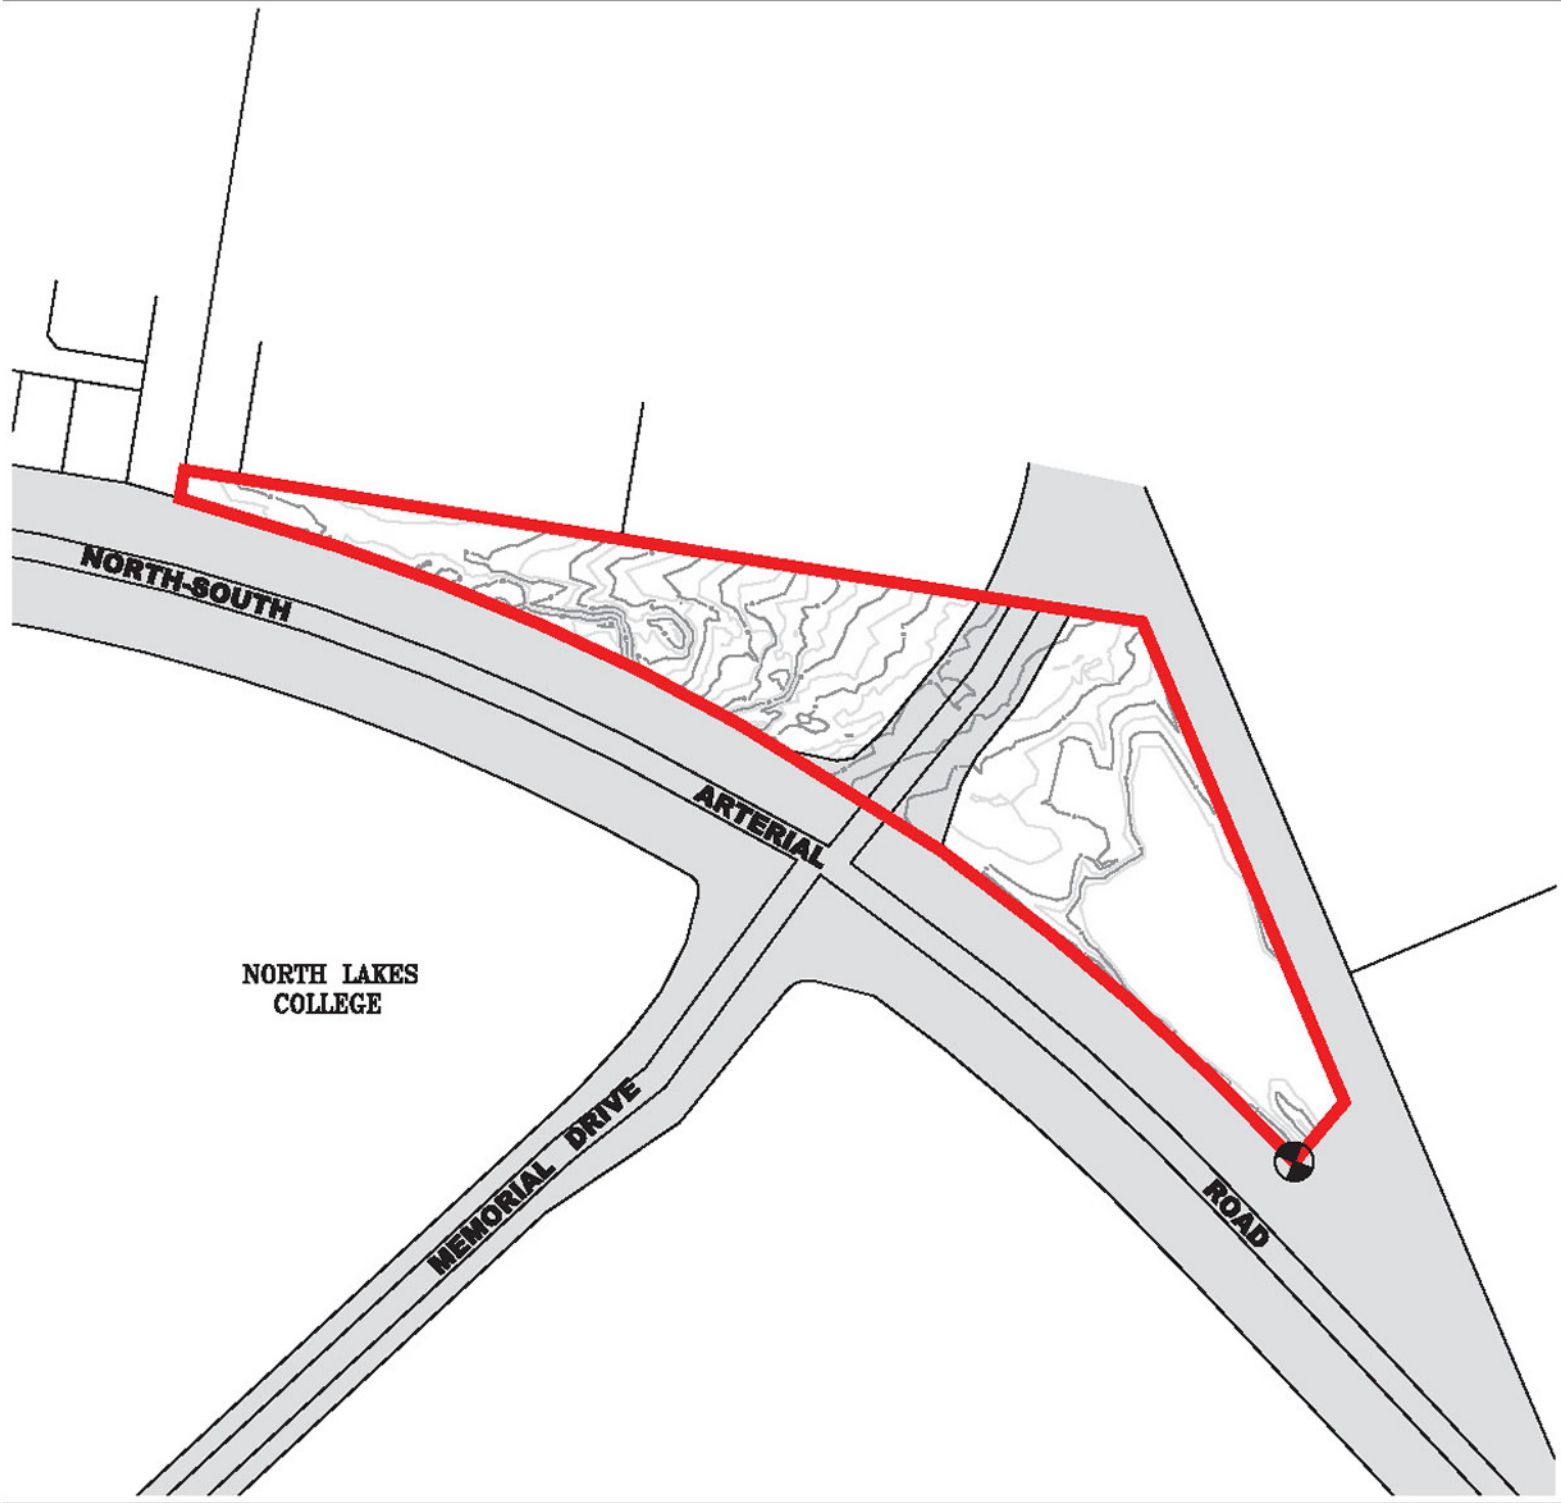

 Point of Commencement  
 AMG Coordinates (Zone 58)  
 Easting 602836.844  
 Northing 6887830.741

See Appendix F for Metes and Bounds Description

 Existing Contours ( 1m Interval )  
 Road Reserve

TCF Major Open Space 'F' Precinct  
 TCF Major Open Space Sector  
 CADASTRAL BOUNDARIES