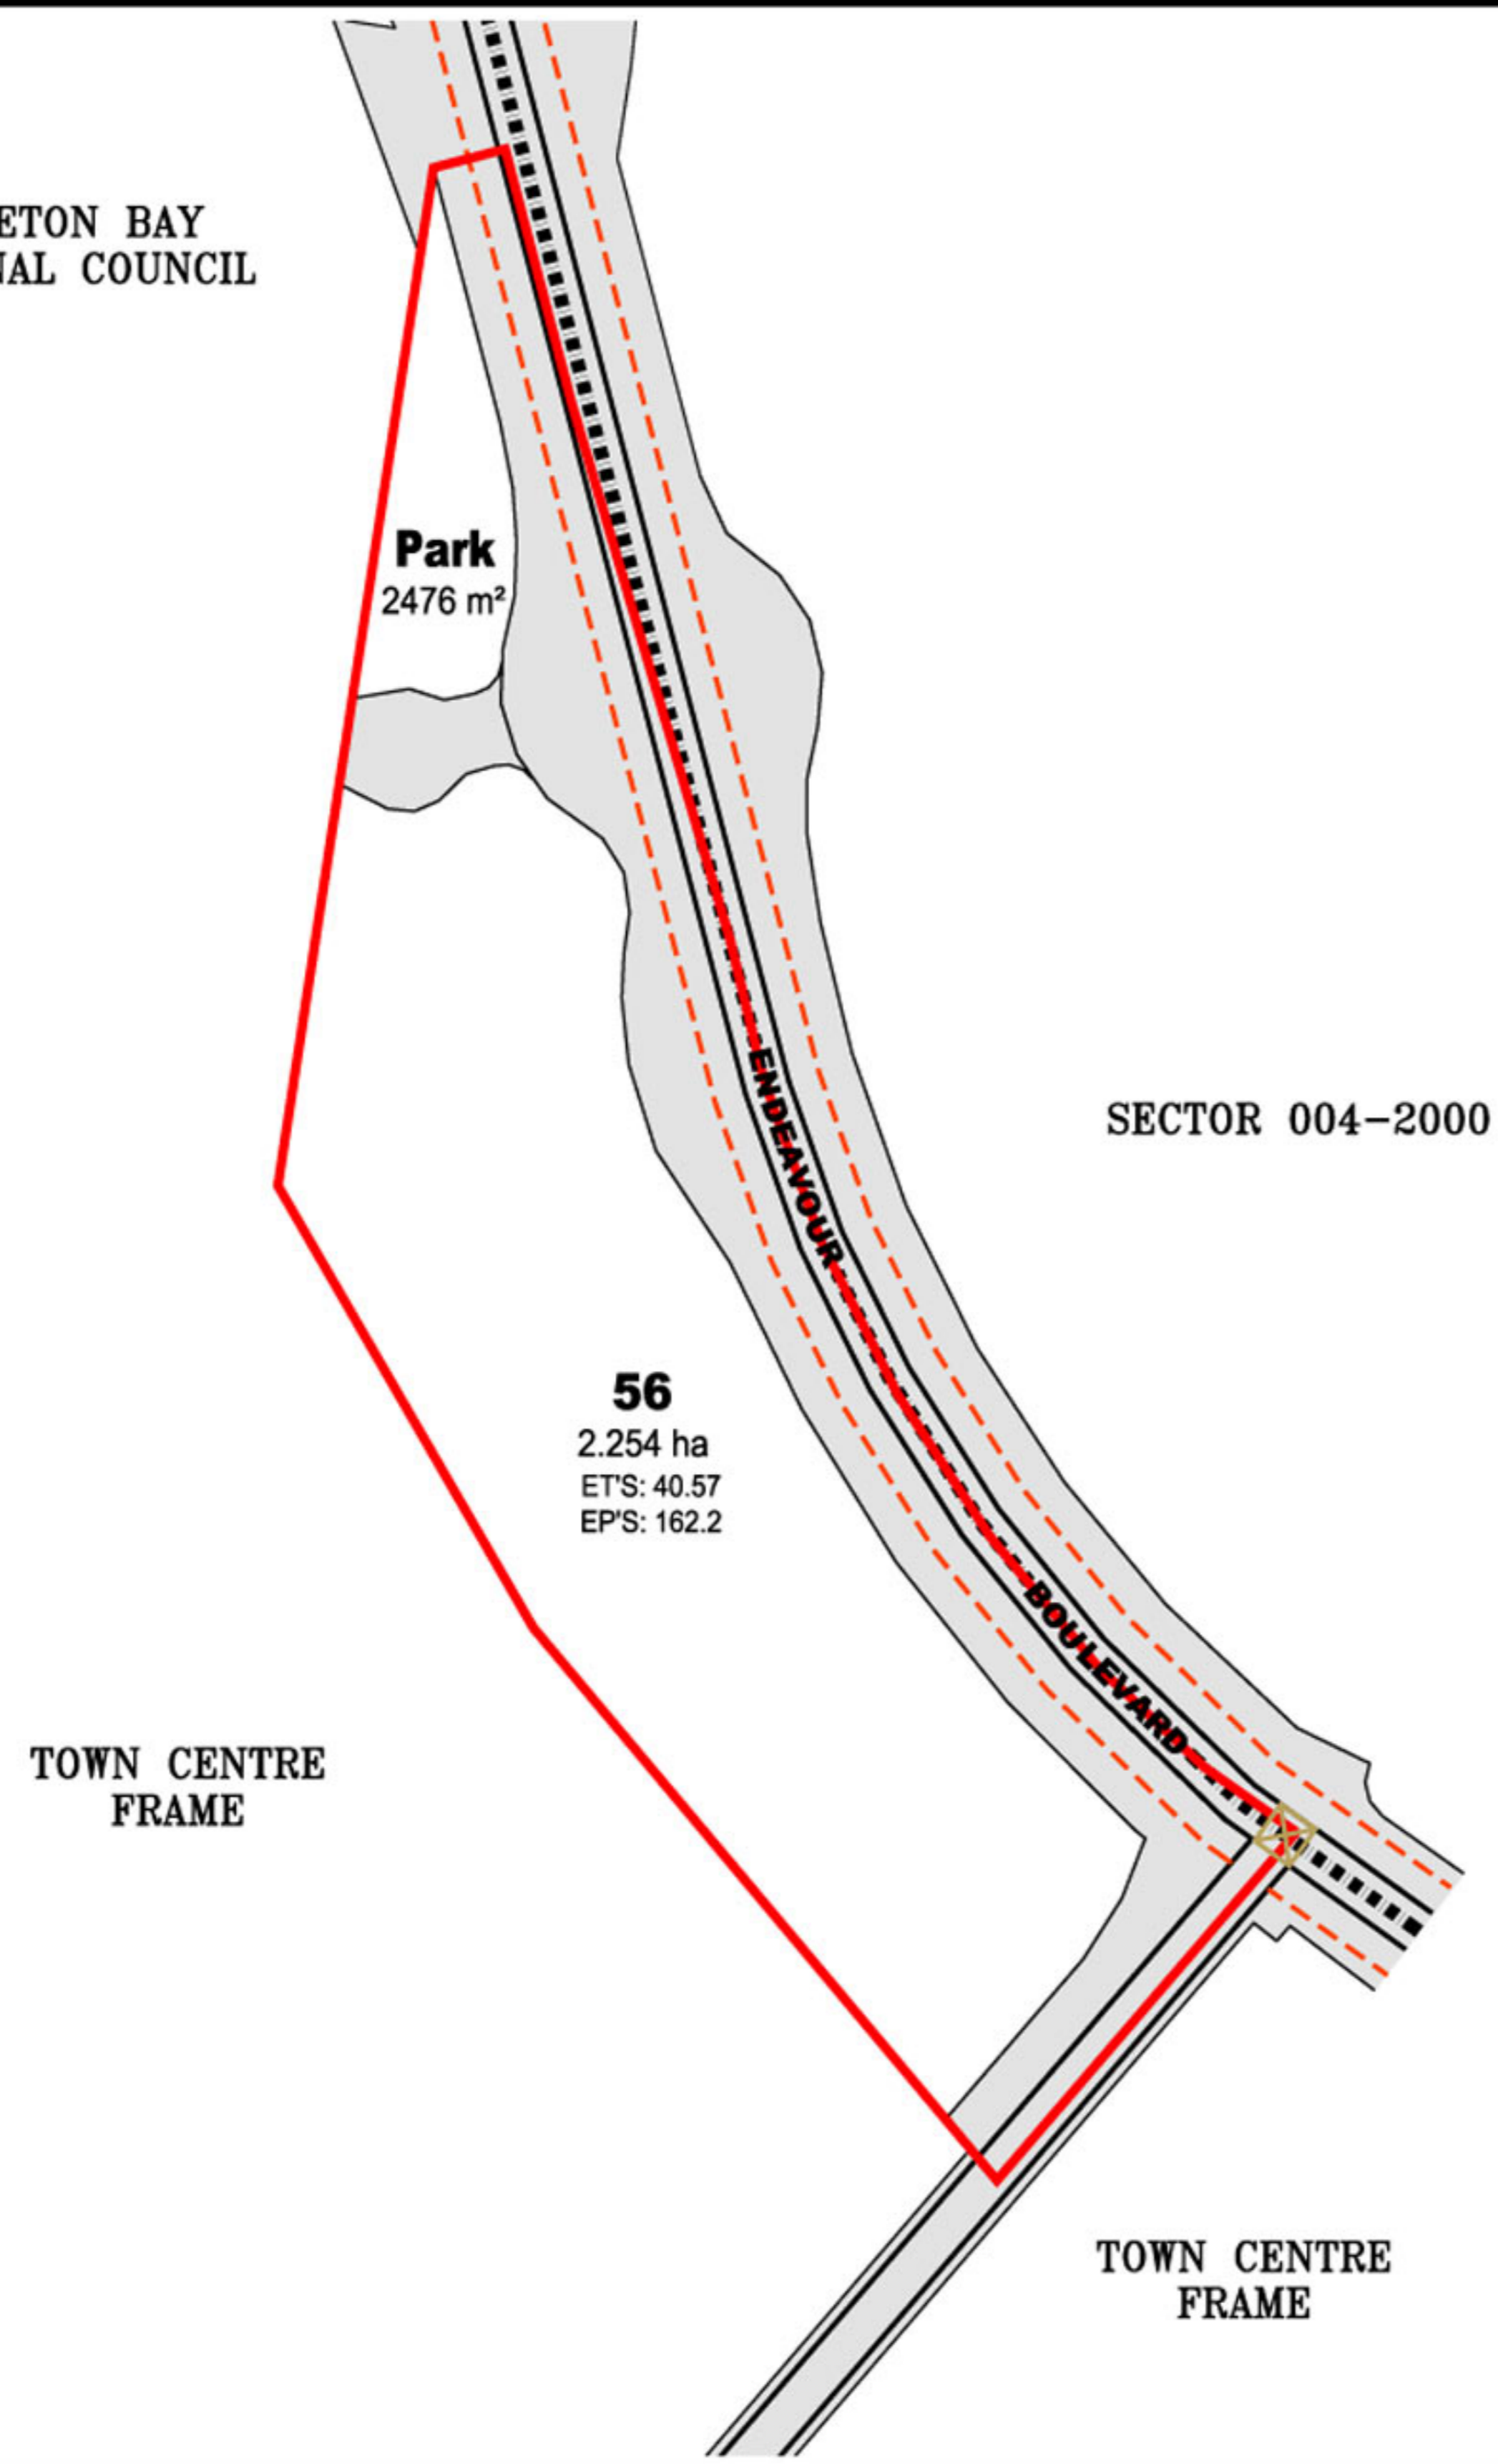

MORETON BAY  
REGIONAL COUNCIL

LEGEND

-  PRECINCT BOUNDARY
-  MAJOR PATHS
-  MAJOR ROADS
-  SECONDARY ACCESS ROAD (COLLECTOR ACCESS ROAD)
-  INDICATIVE BUS ROUTE OPTIONS

Town Centre Frame 'M' Precinct  
Town Centre Frame 'M' Sector One  
INDICATIVE PLAN OF SUBDIVISION