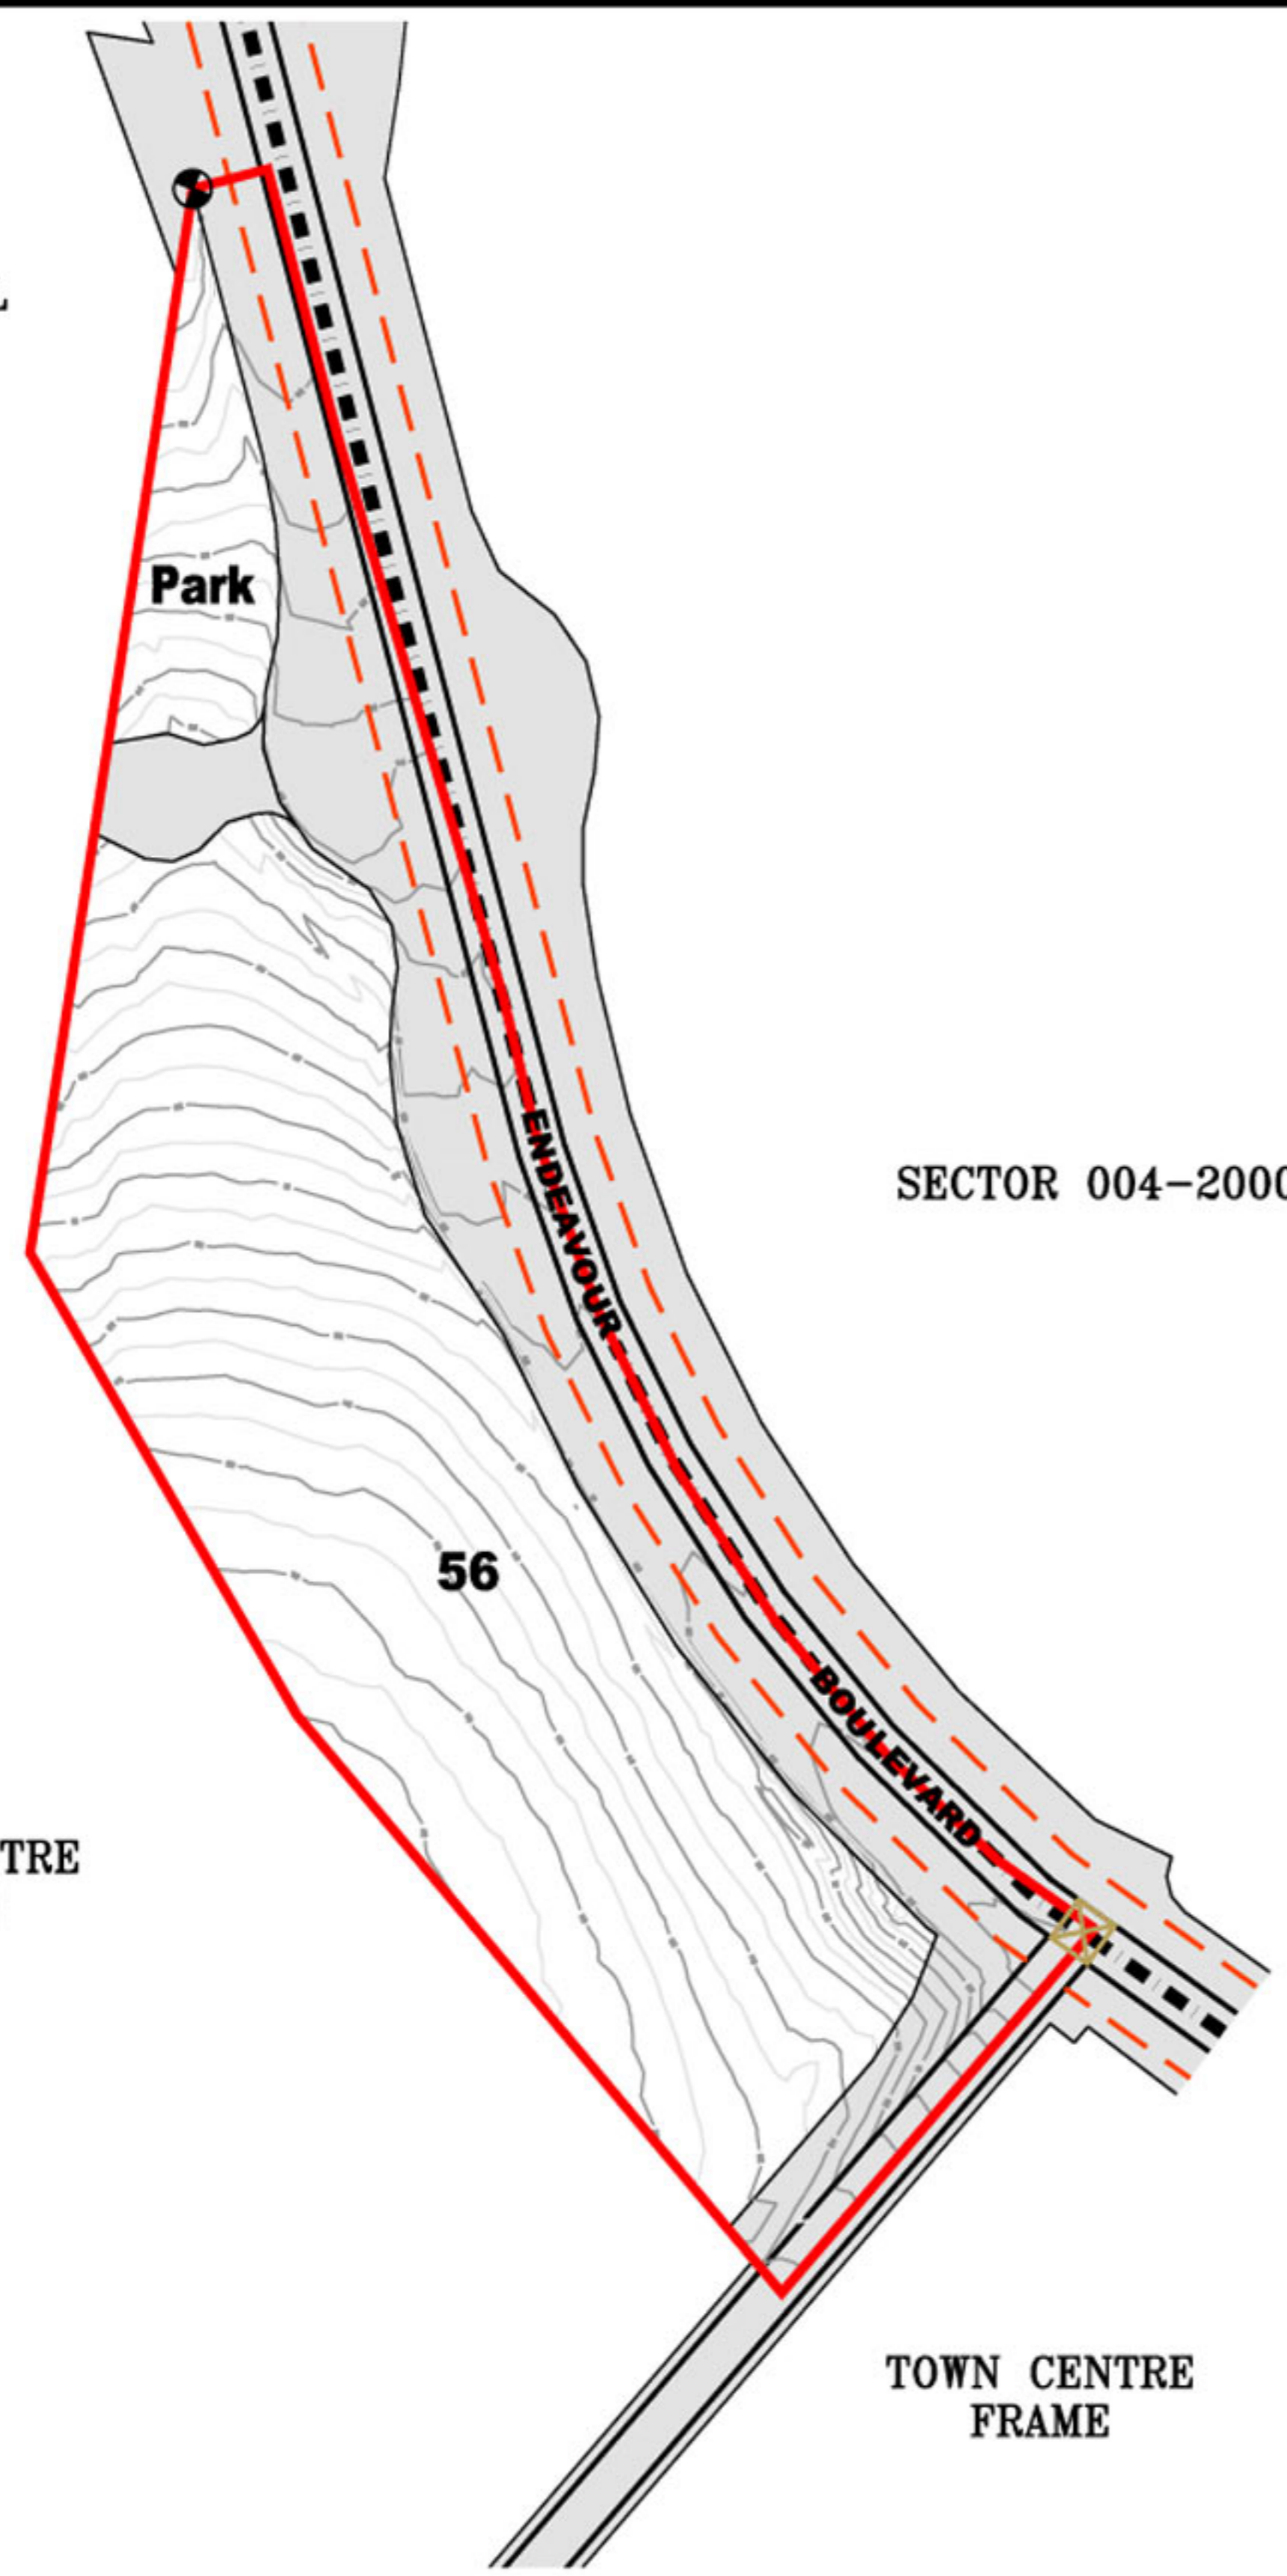

MORETON BAY
REGIONAL COUNCIL

 Point of Commencement
AMG Coordinates (Zone 56)
Easting 500873.242
Northing 6987563.694

See Appendix F for Metes and Bounds Description

 Existing Contours (1m interval)

Town Centre Frame 'M' Precinct
Town Centre Frame 'M' Sector One
CADASTRAL BOUNDARIES