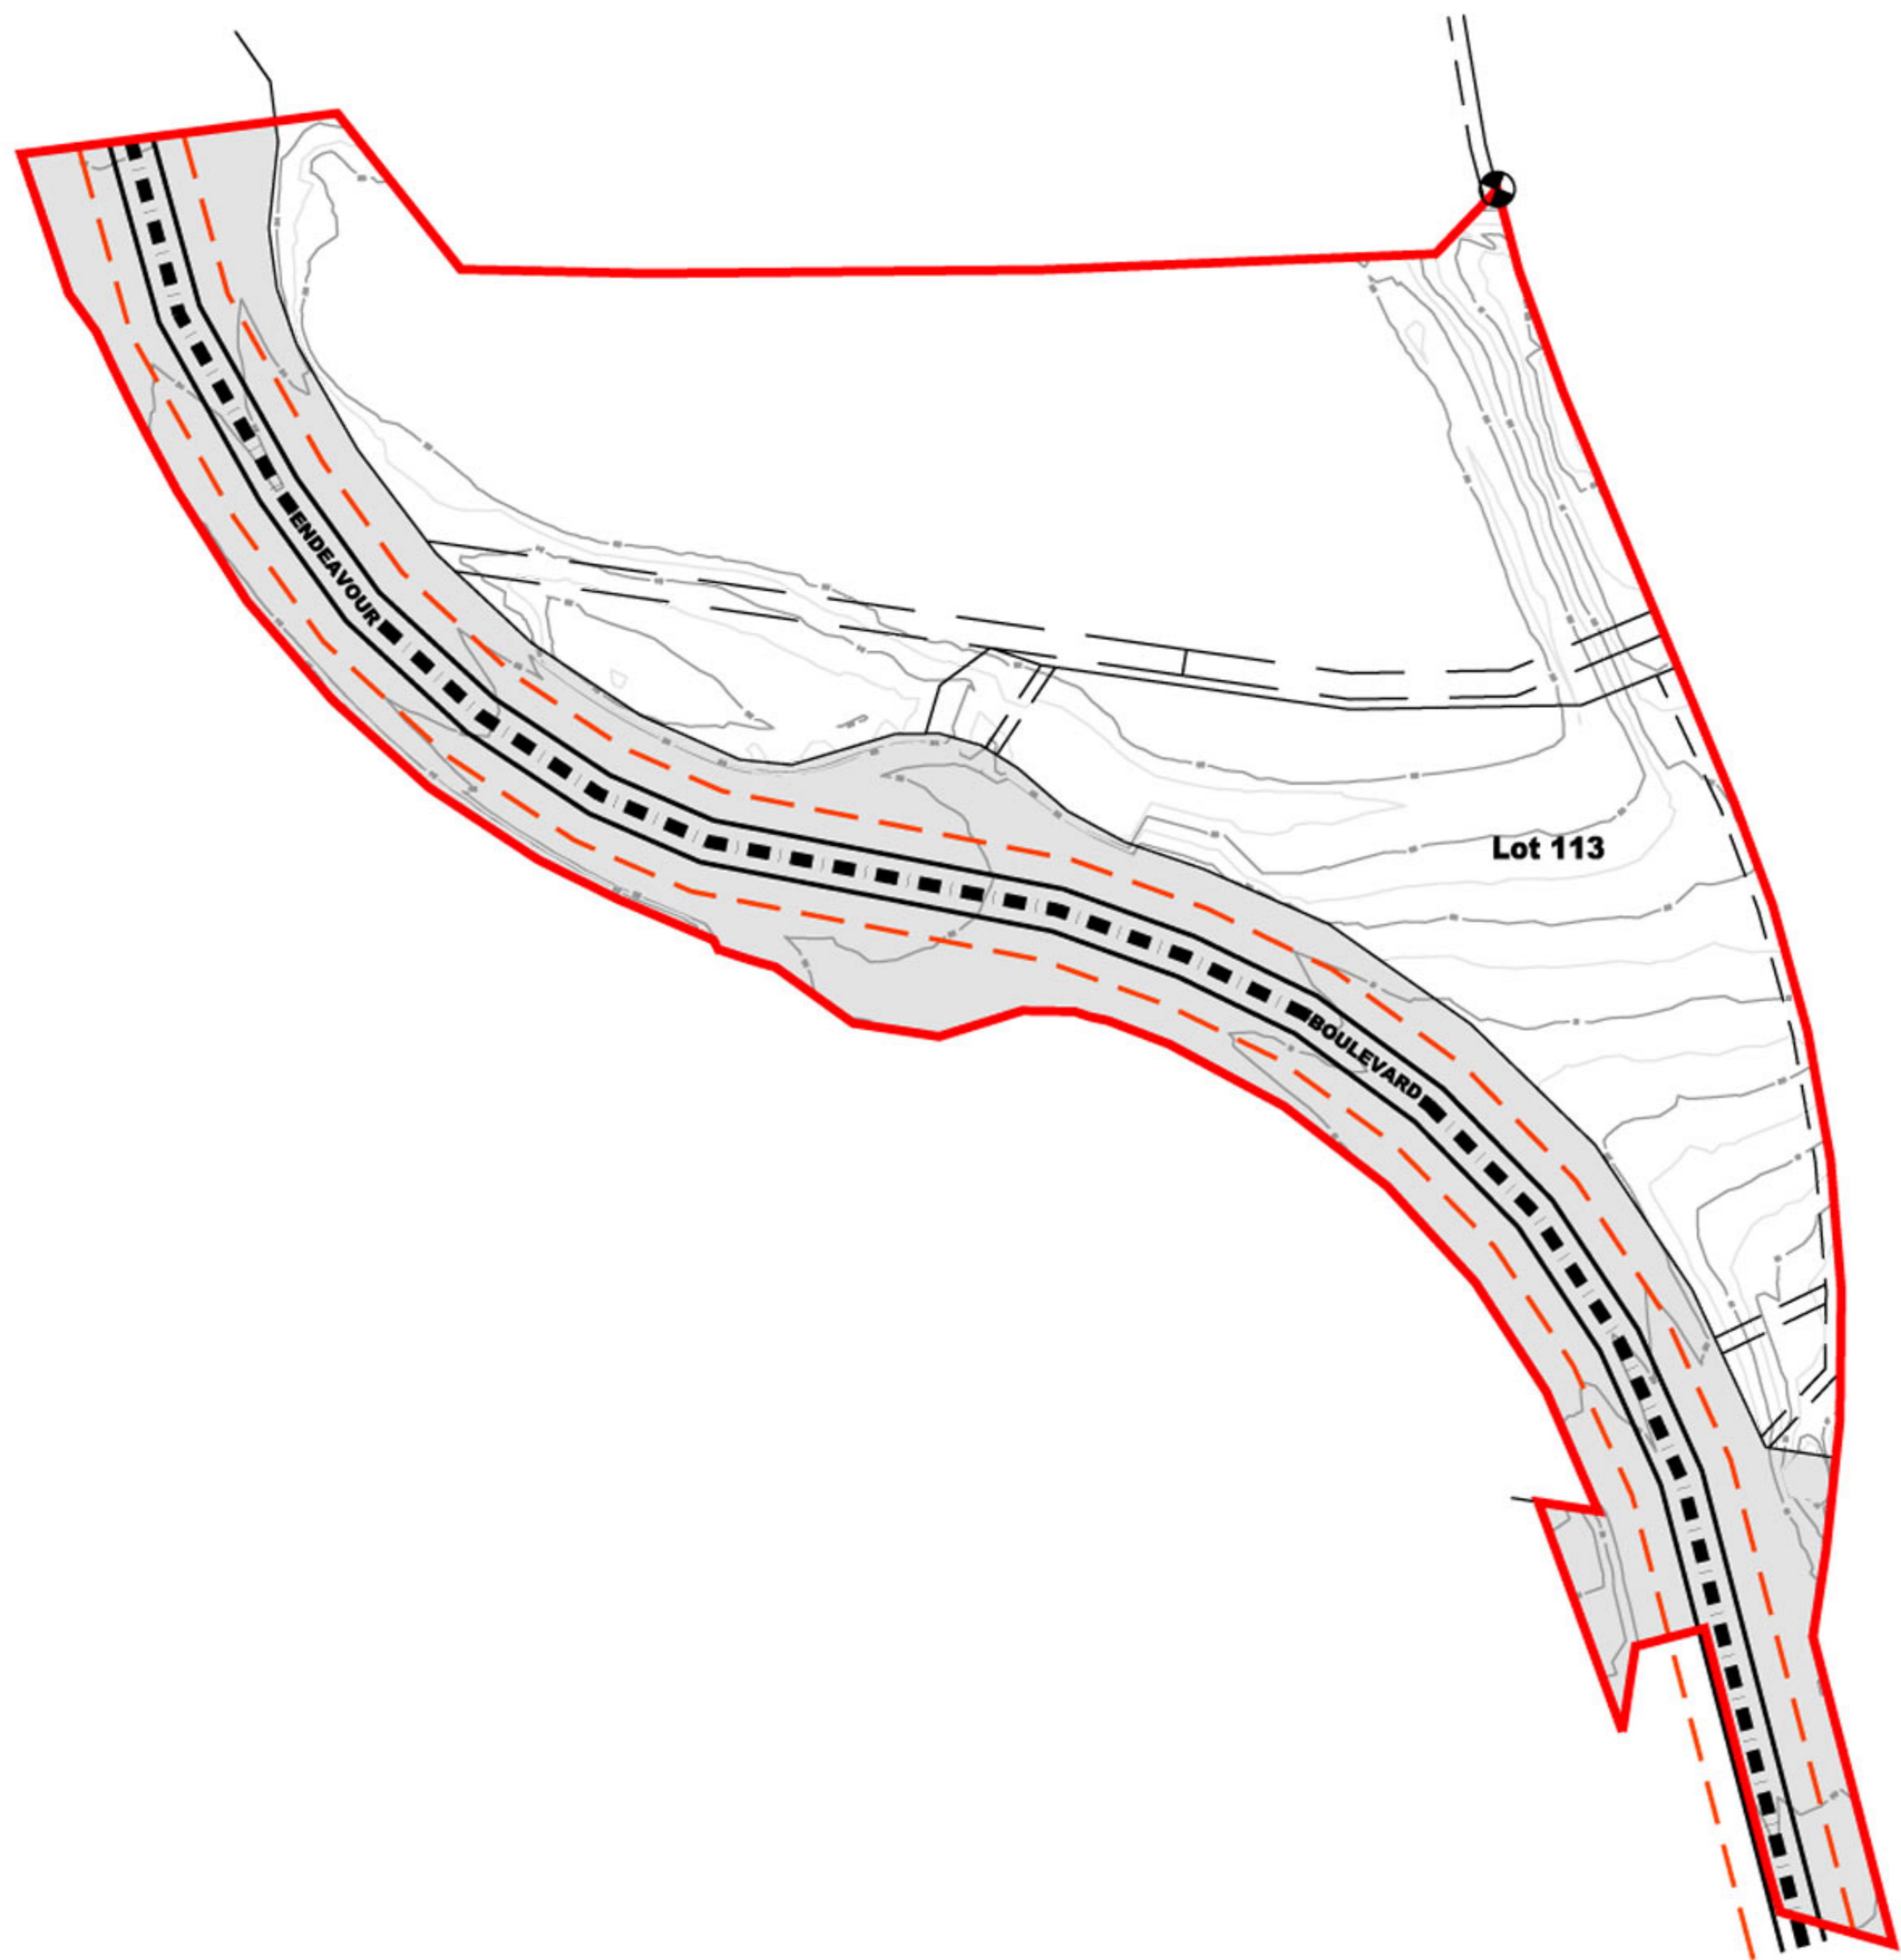

 Point of Commencement
AMG Coordinates (Zone 56)
Easting 500841.504
Northing 6987898.667

See Appendix F for Metes and Bounds Description

 Existing Contours (1m interval)

Western Residential South Precinct
Western Residential South Sector One
CADASTRAL BOUNDARIES