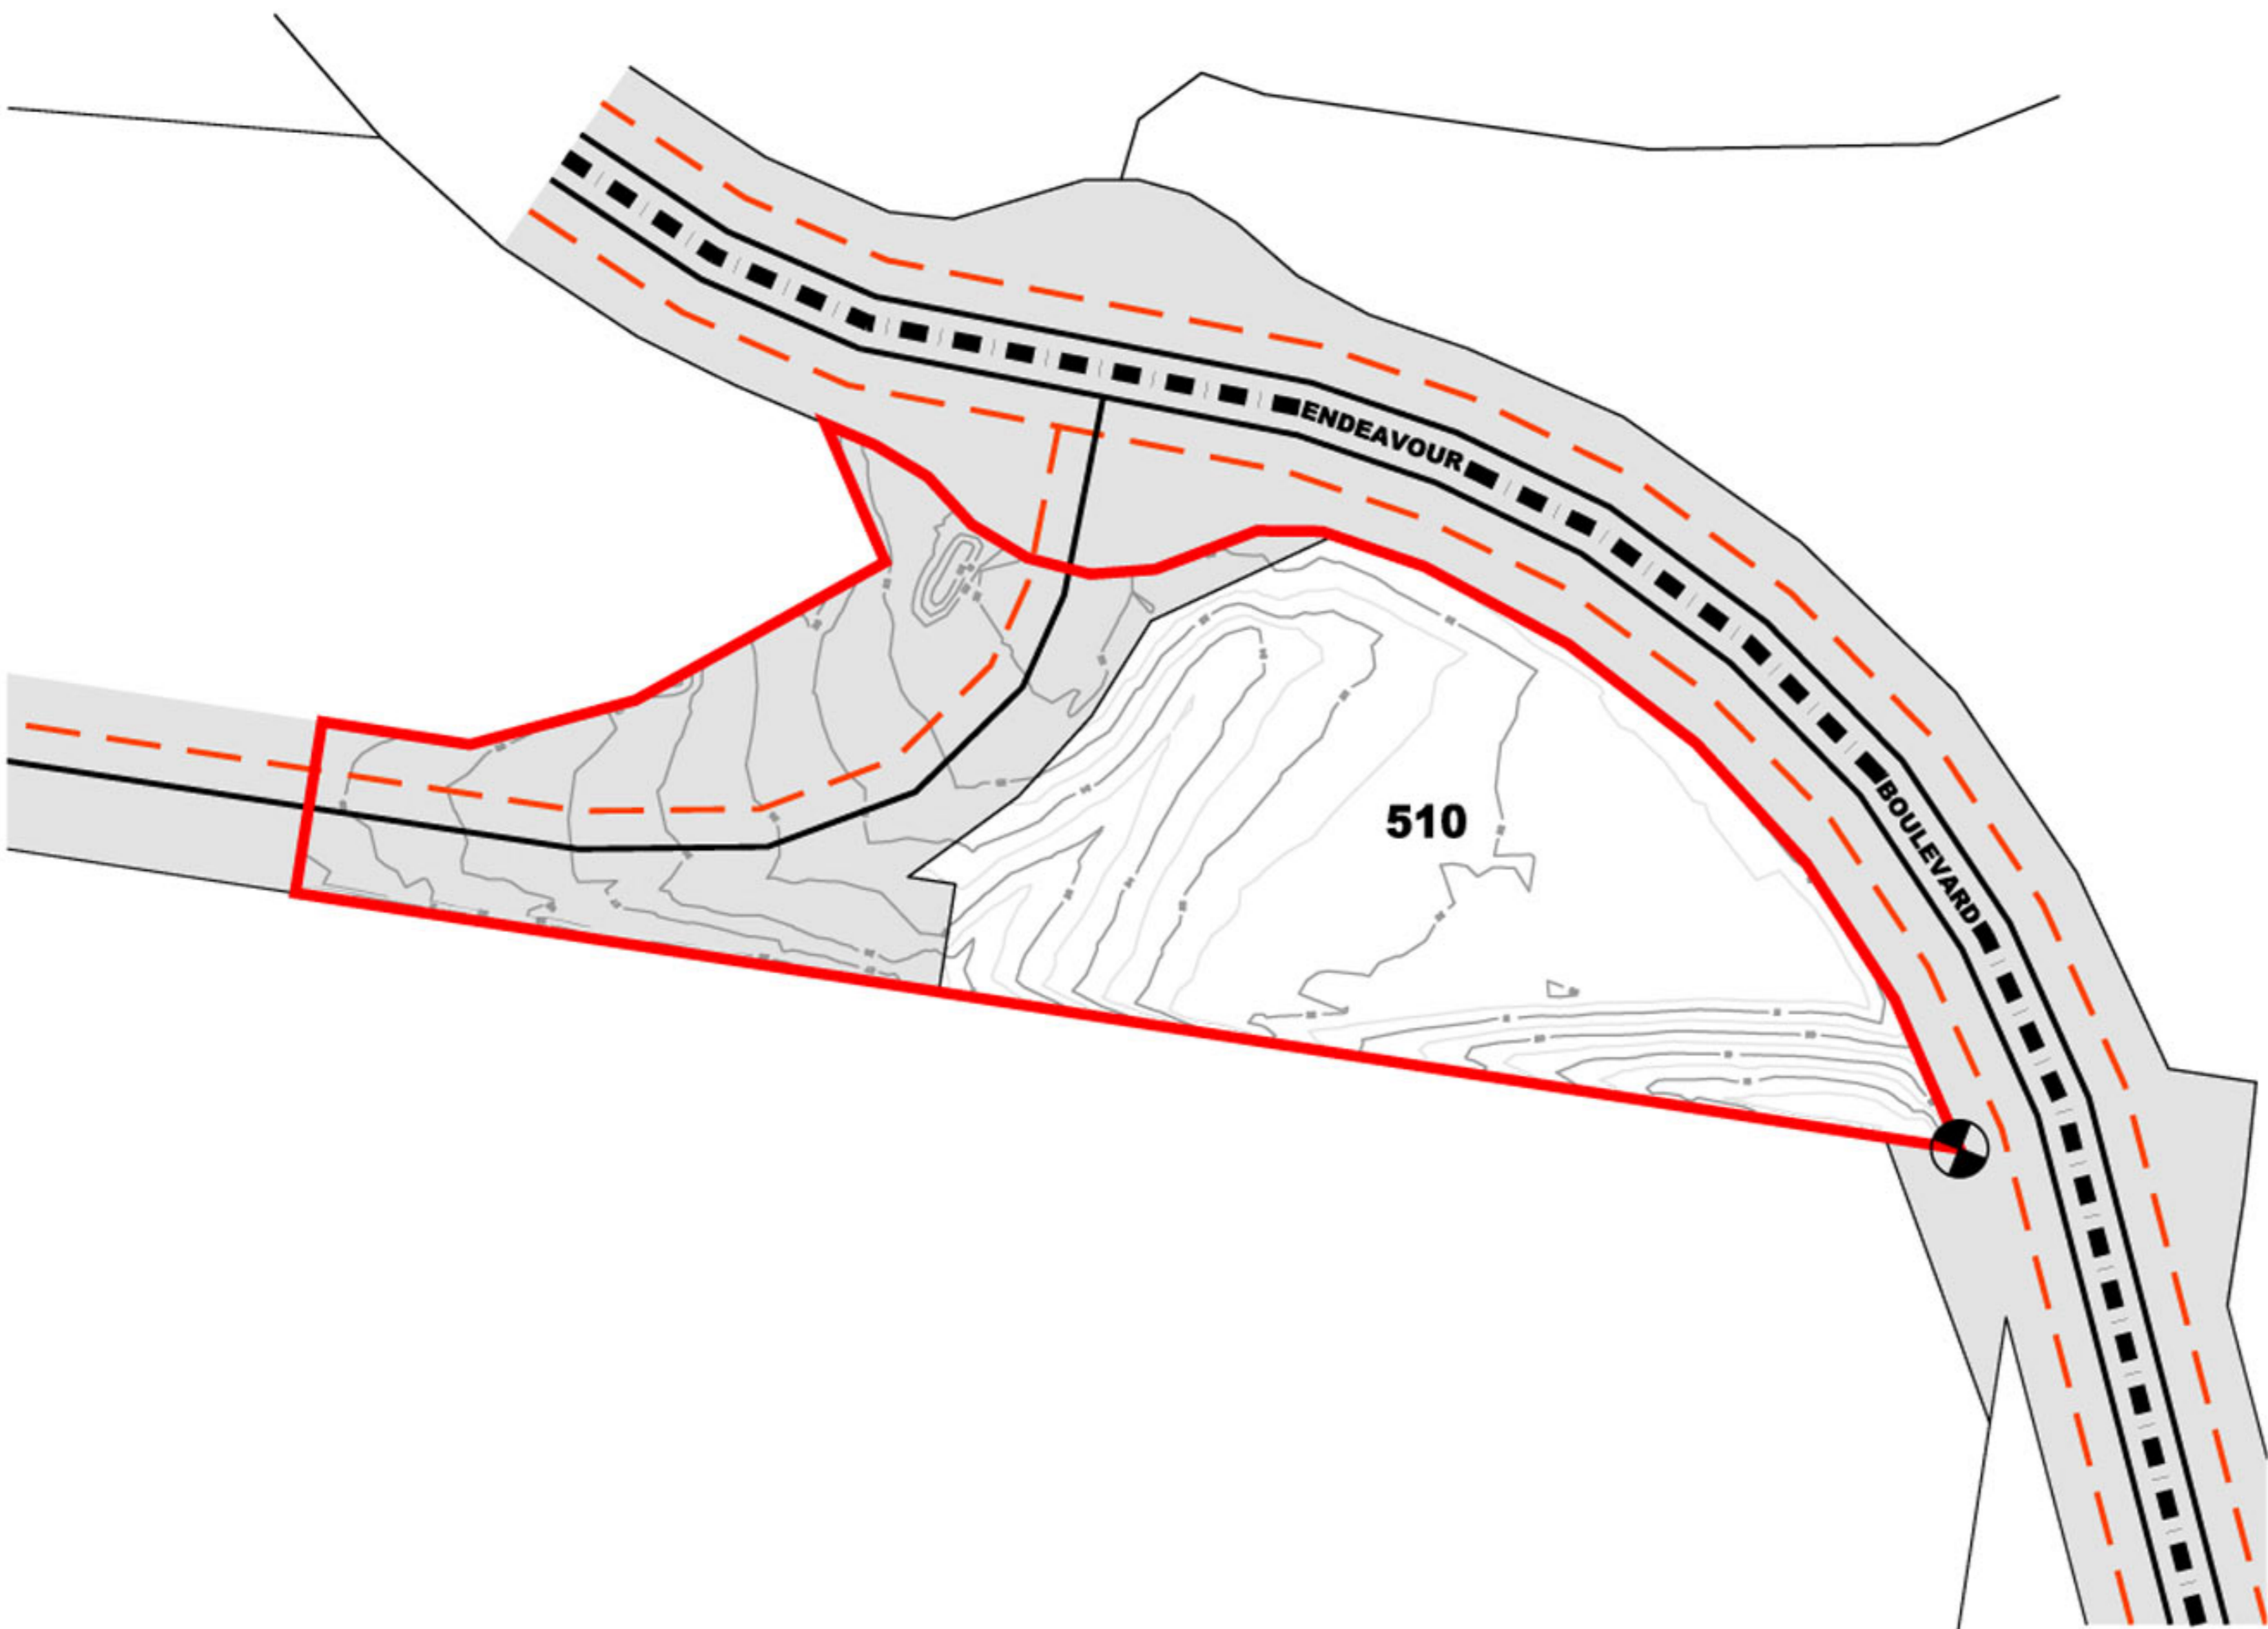

Point of Commencement  
AMG Coordinates (Zone 56)  
Easting 500864.716  
Northing 6987594.768

See Appendix F for Metes and Bounds Description

—26— Existing Contours ( 1m interval )

Mixed Industry & Business Area South Precinct  
Mixed Industry & Business Area Sector South Fiv  
**CADASTRAL BOUNDARIES**