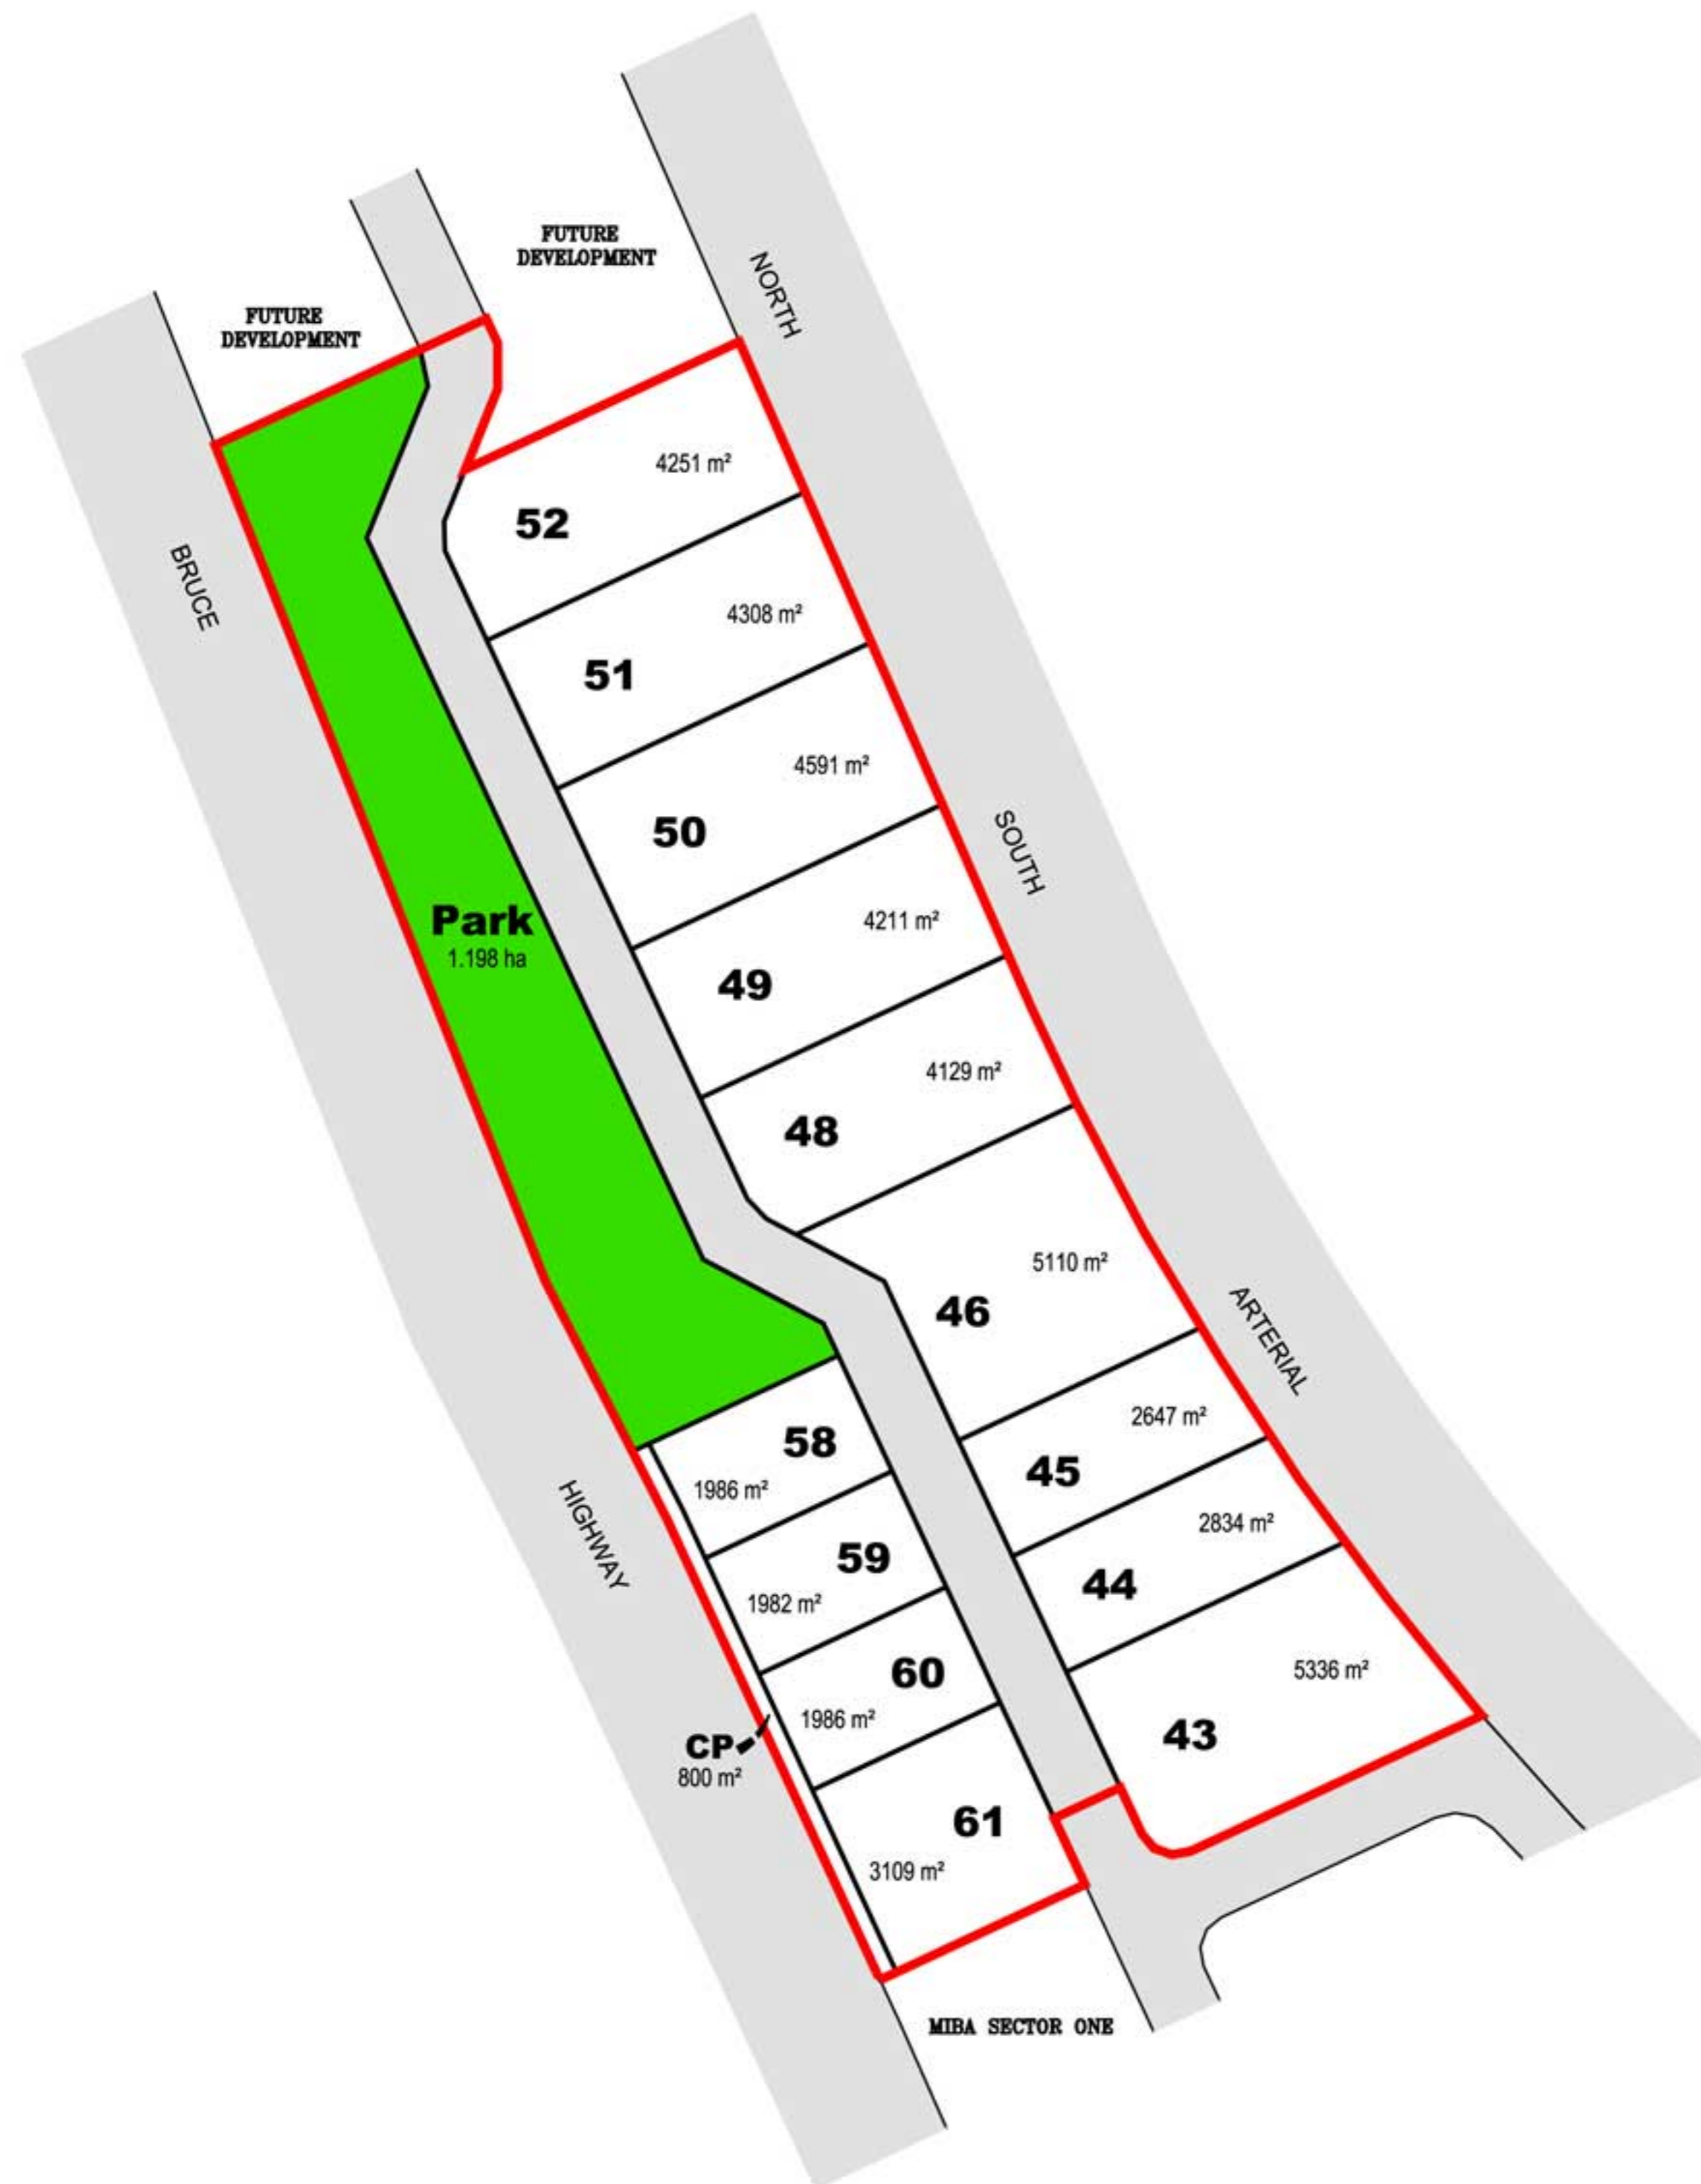

**LEGEND**

 **SECTOR BOUNDARY**

Miba Industry & Business Area South Precinct  
Miba Industry & Business Area South Sector Two

**INDICATIVE PLAN OF SUBDIVISION**

0 25 50 75 100 125 metres  
Scale 1:2500 at A3

File No 2836-030S2  
Dwg MB2sectorfig6  
January 2008