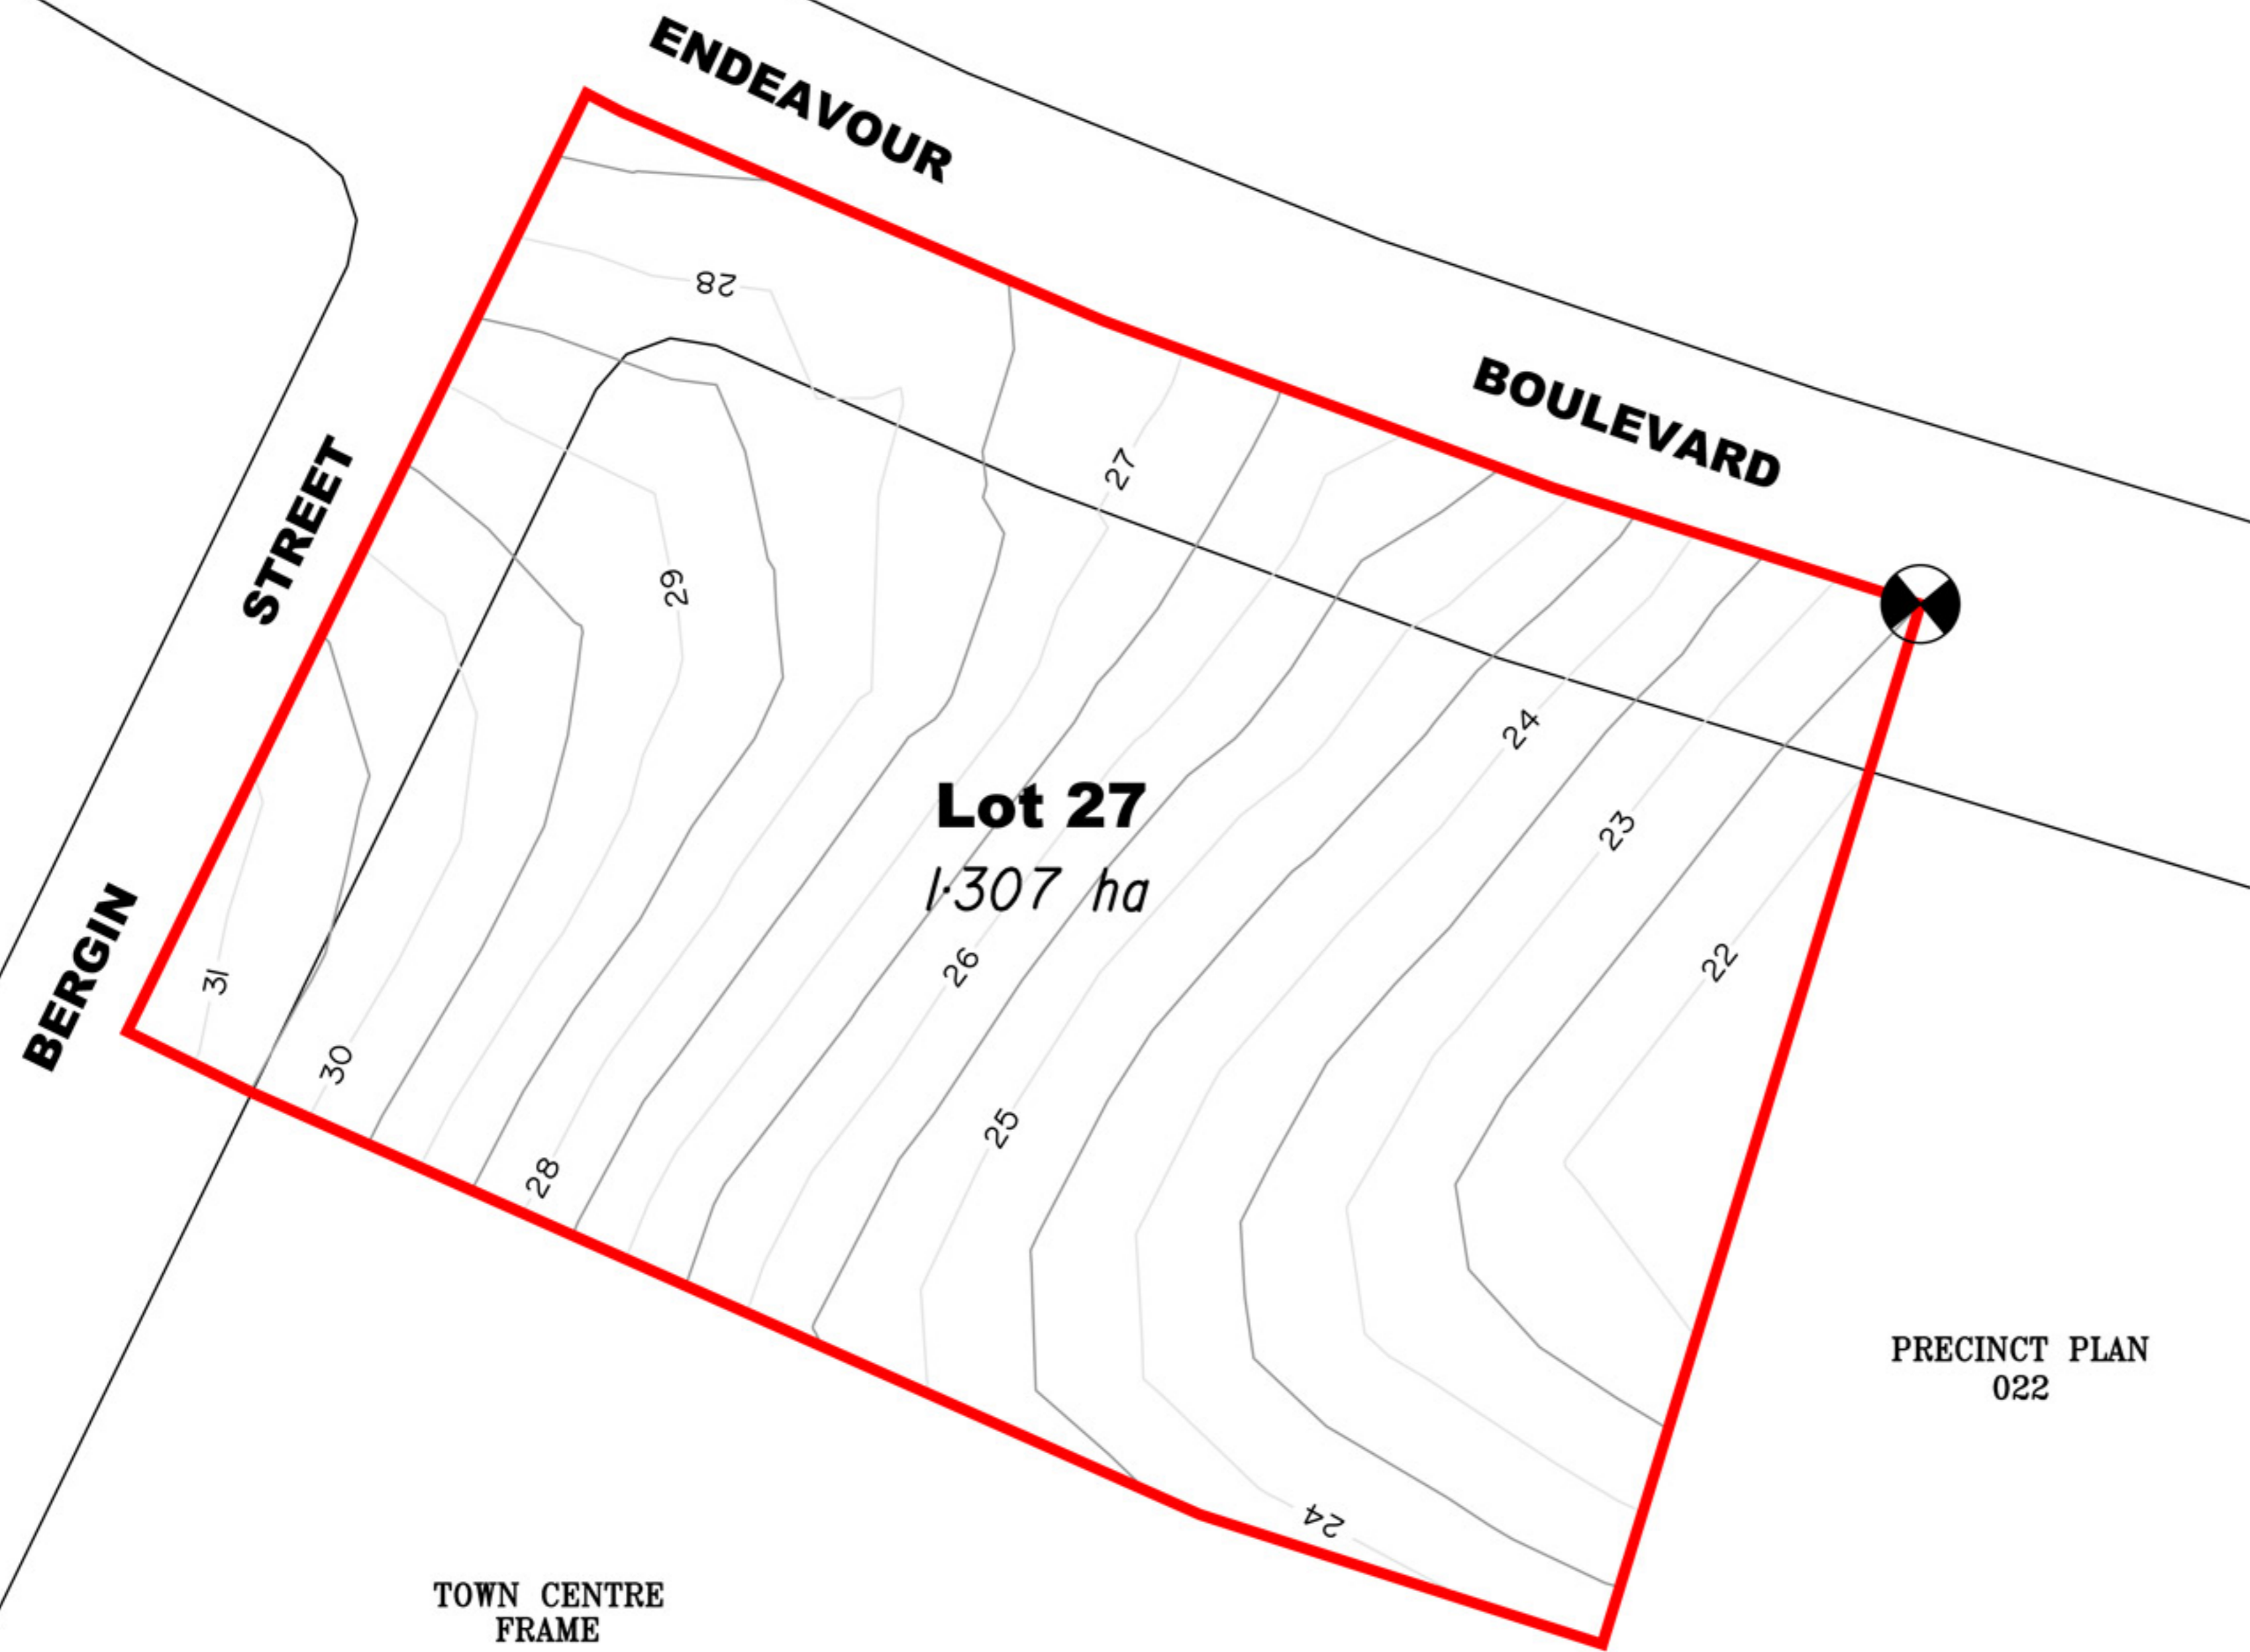

SOUTHERN RESIDENTIAL
PRECINCT (004)

 Point of Commencement A
AMG Coordinates (Zone 56)
Easting 501315.705
Northing 6987063.402

See Appendix E for Metes and Bounds description

 26 Existing Contours (1m interval)

Town Centre Frame 'E' Precinct
Town Centre Frame 'E' Sector One

CADASTRAL BOUNDARIES