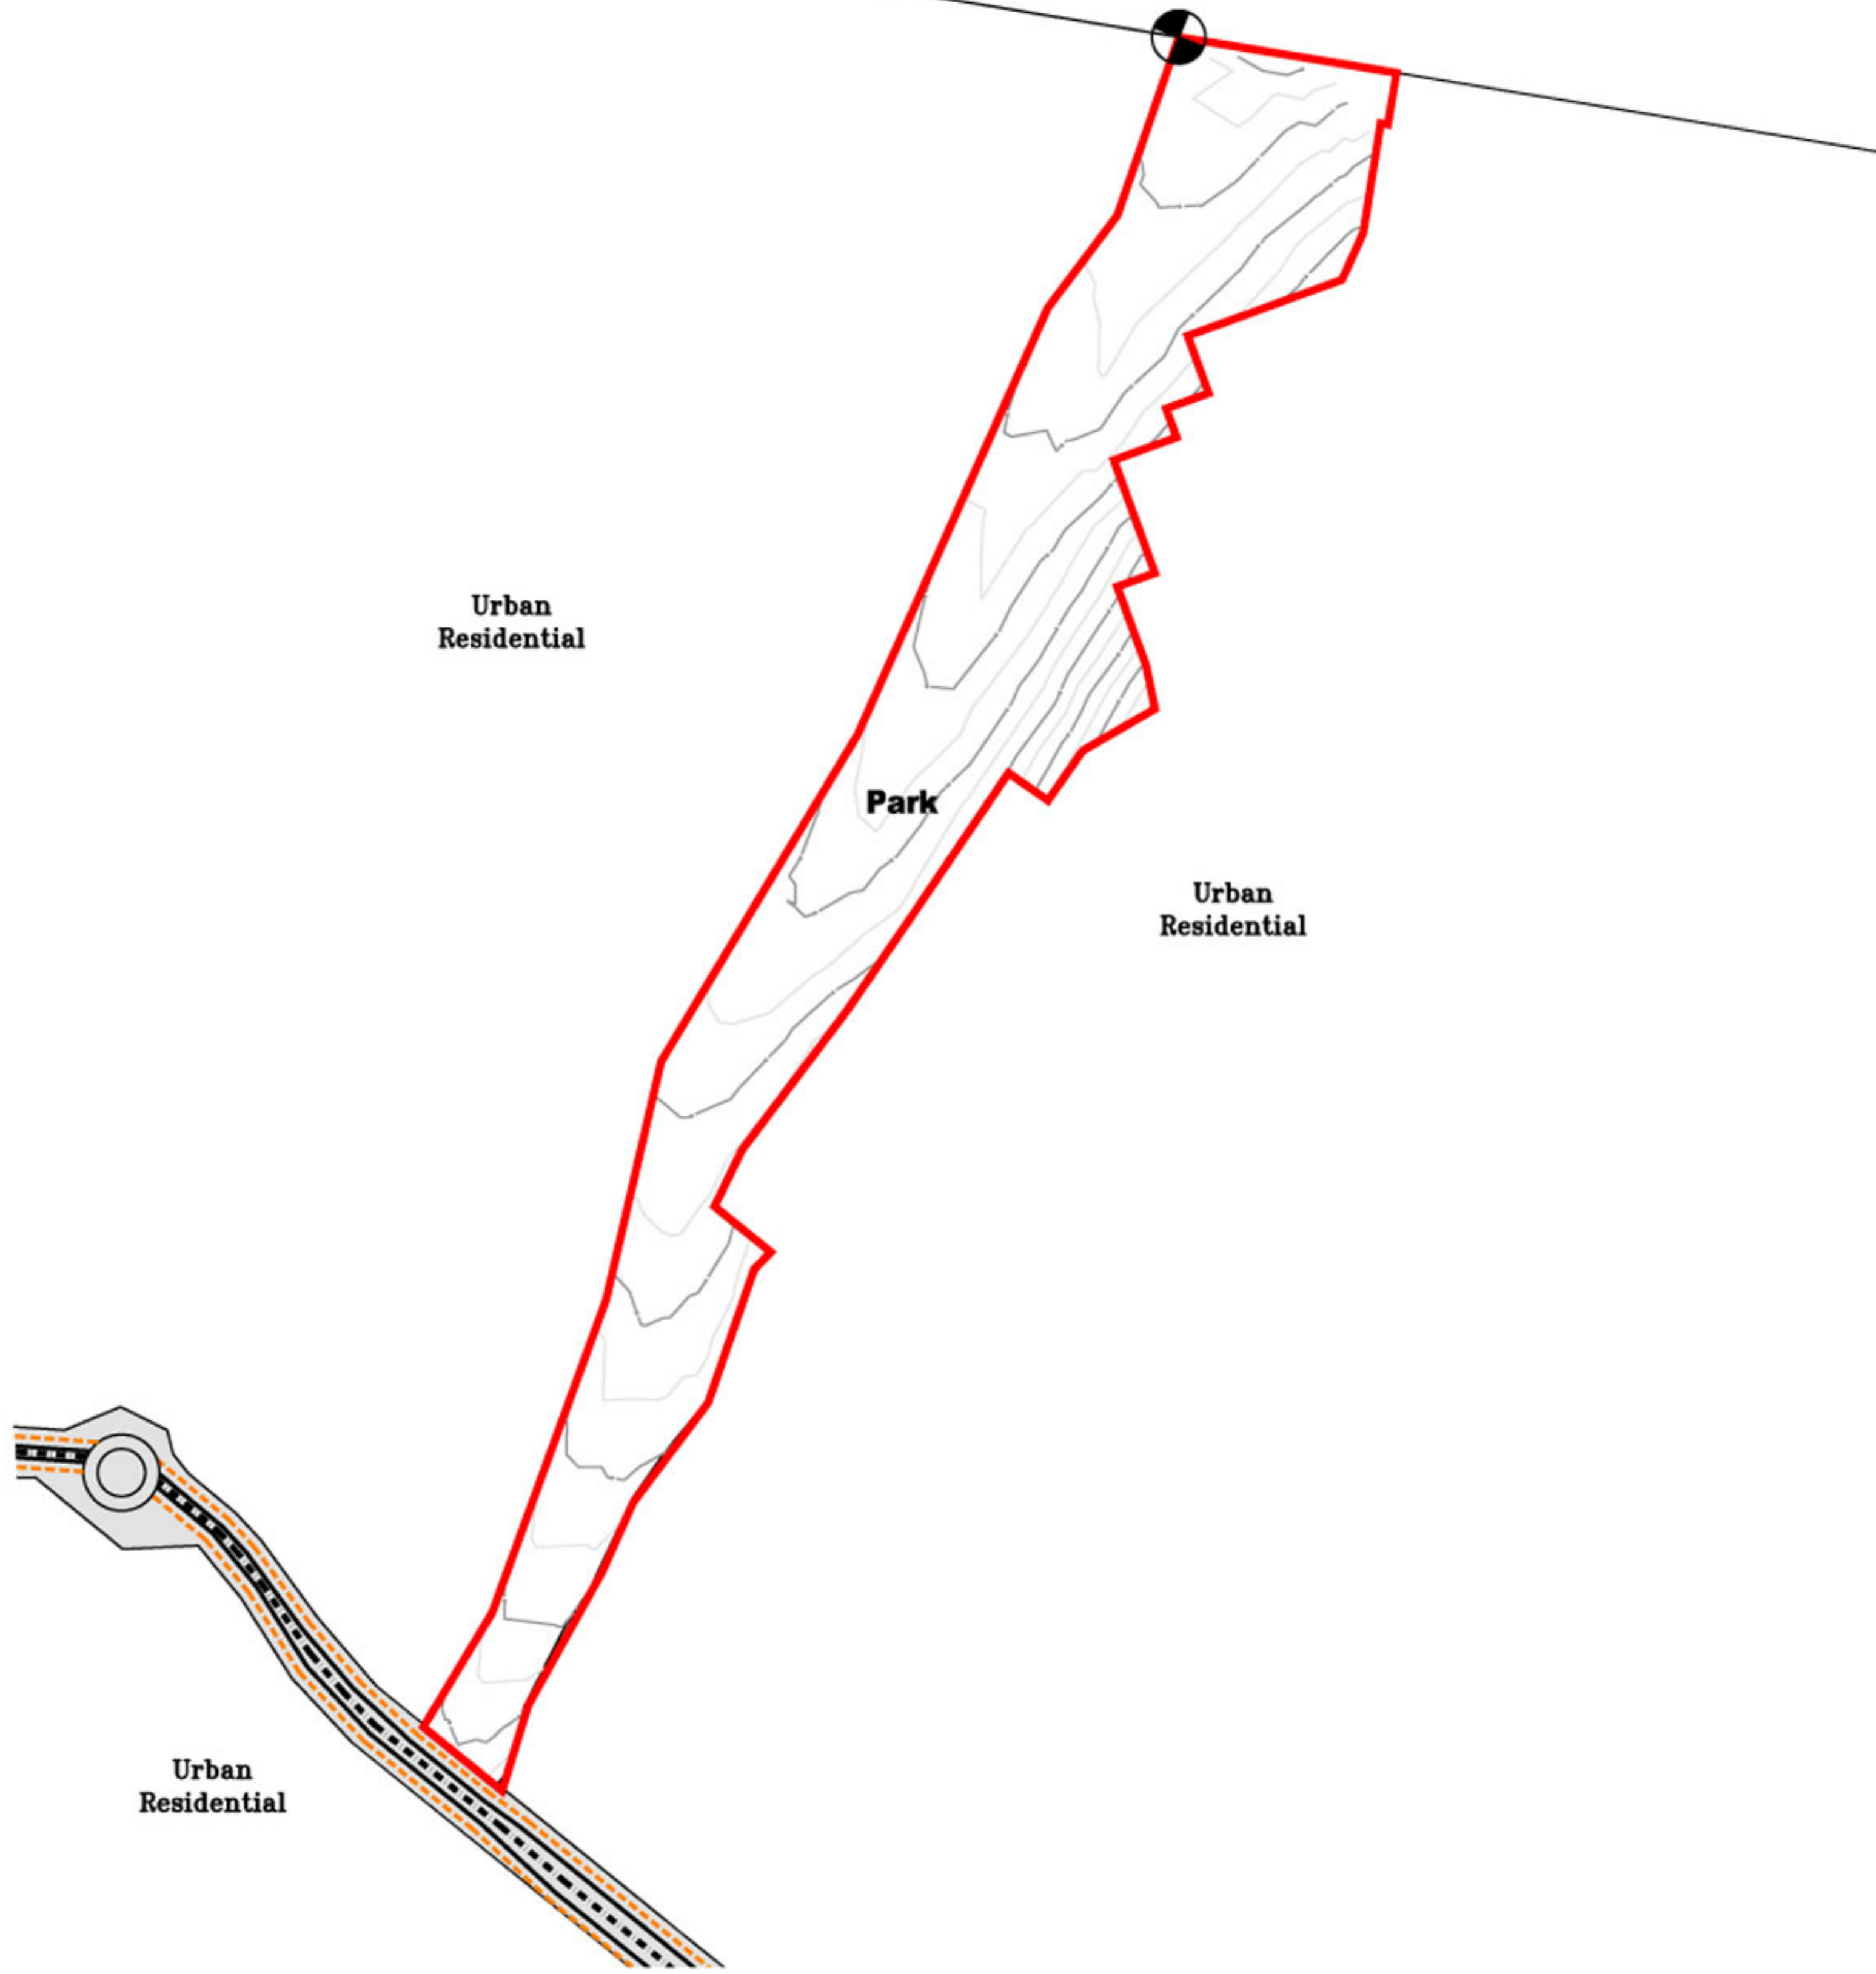

 Point of Commencement  
AMG Coordinates (Zone 56)  
Easting 500830.994  
Northing 6990417.248

See Appendix F for Metes and Bounds Description

 Existing Contours ( 1m interval )

**Bridgehaven Residential Precinct**  
**Bridgehaven Residential Sector Four**  
**CADASTRAL BOUNDARIES**