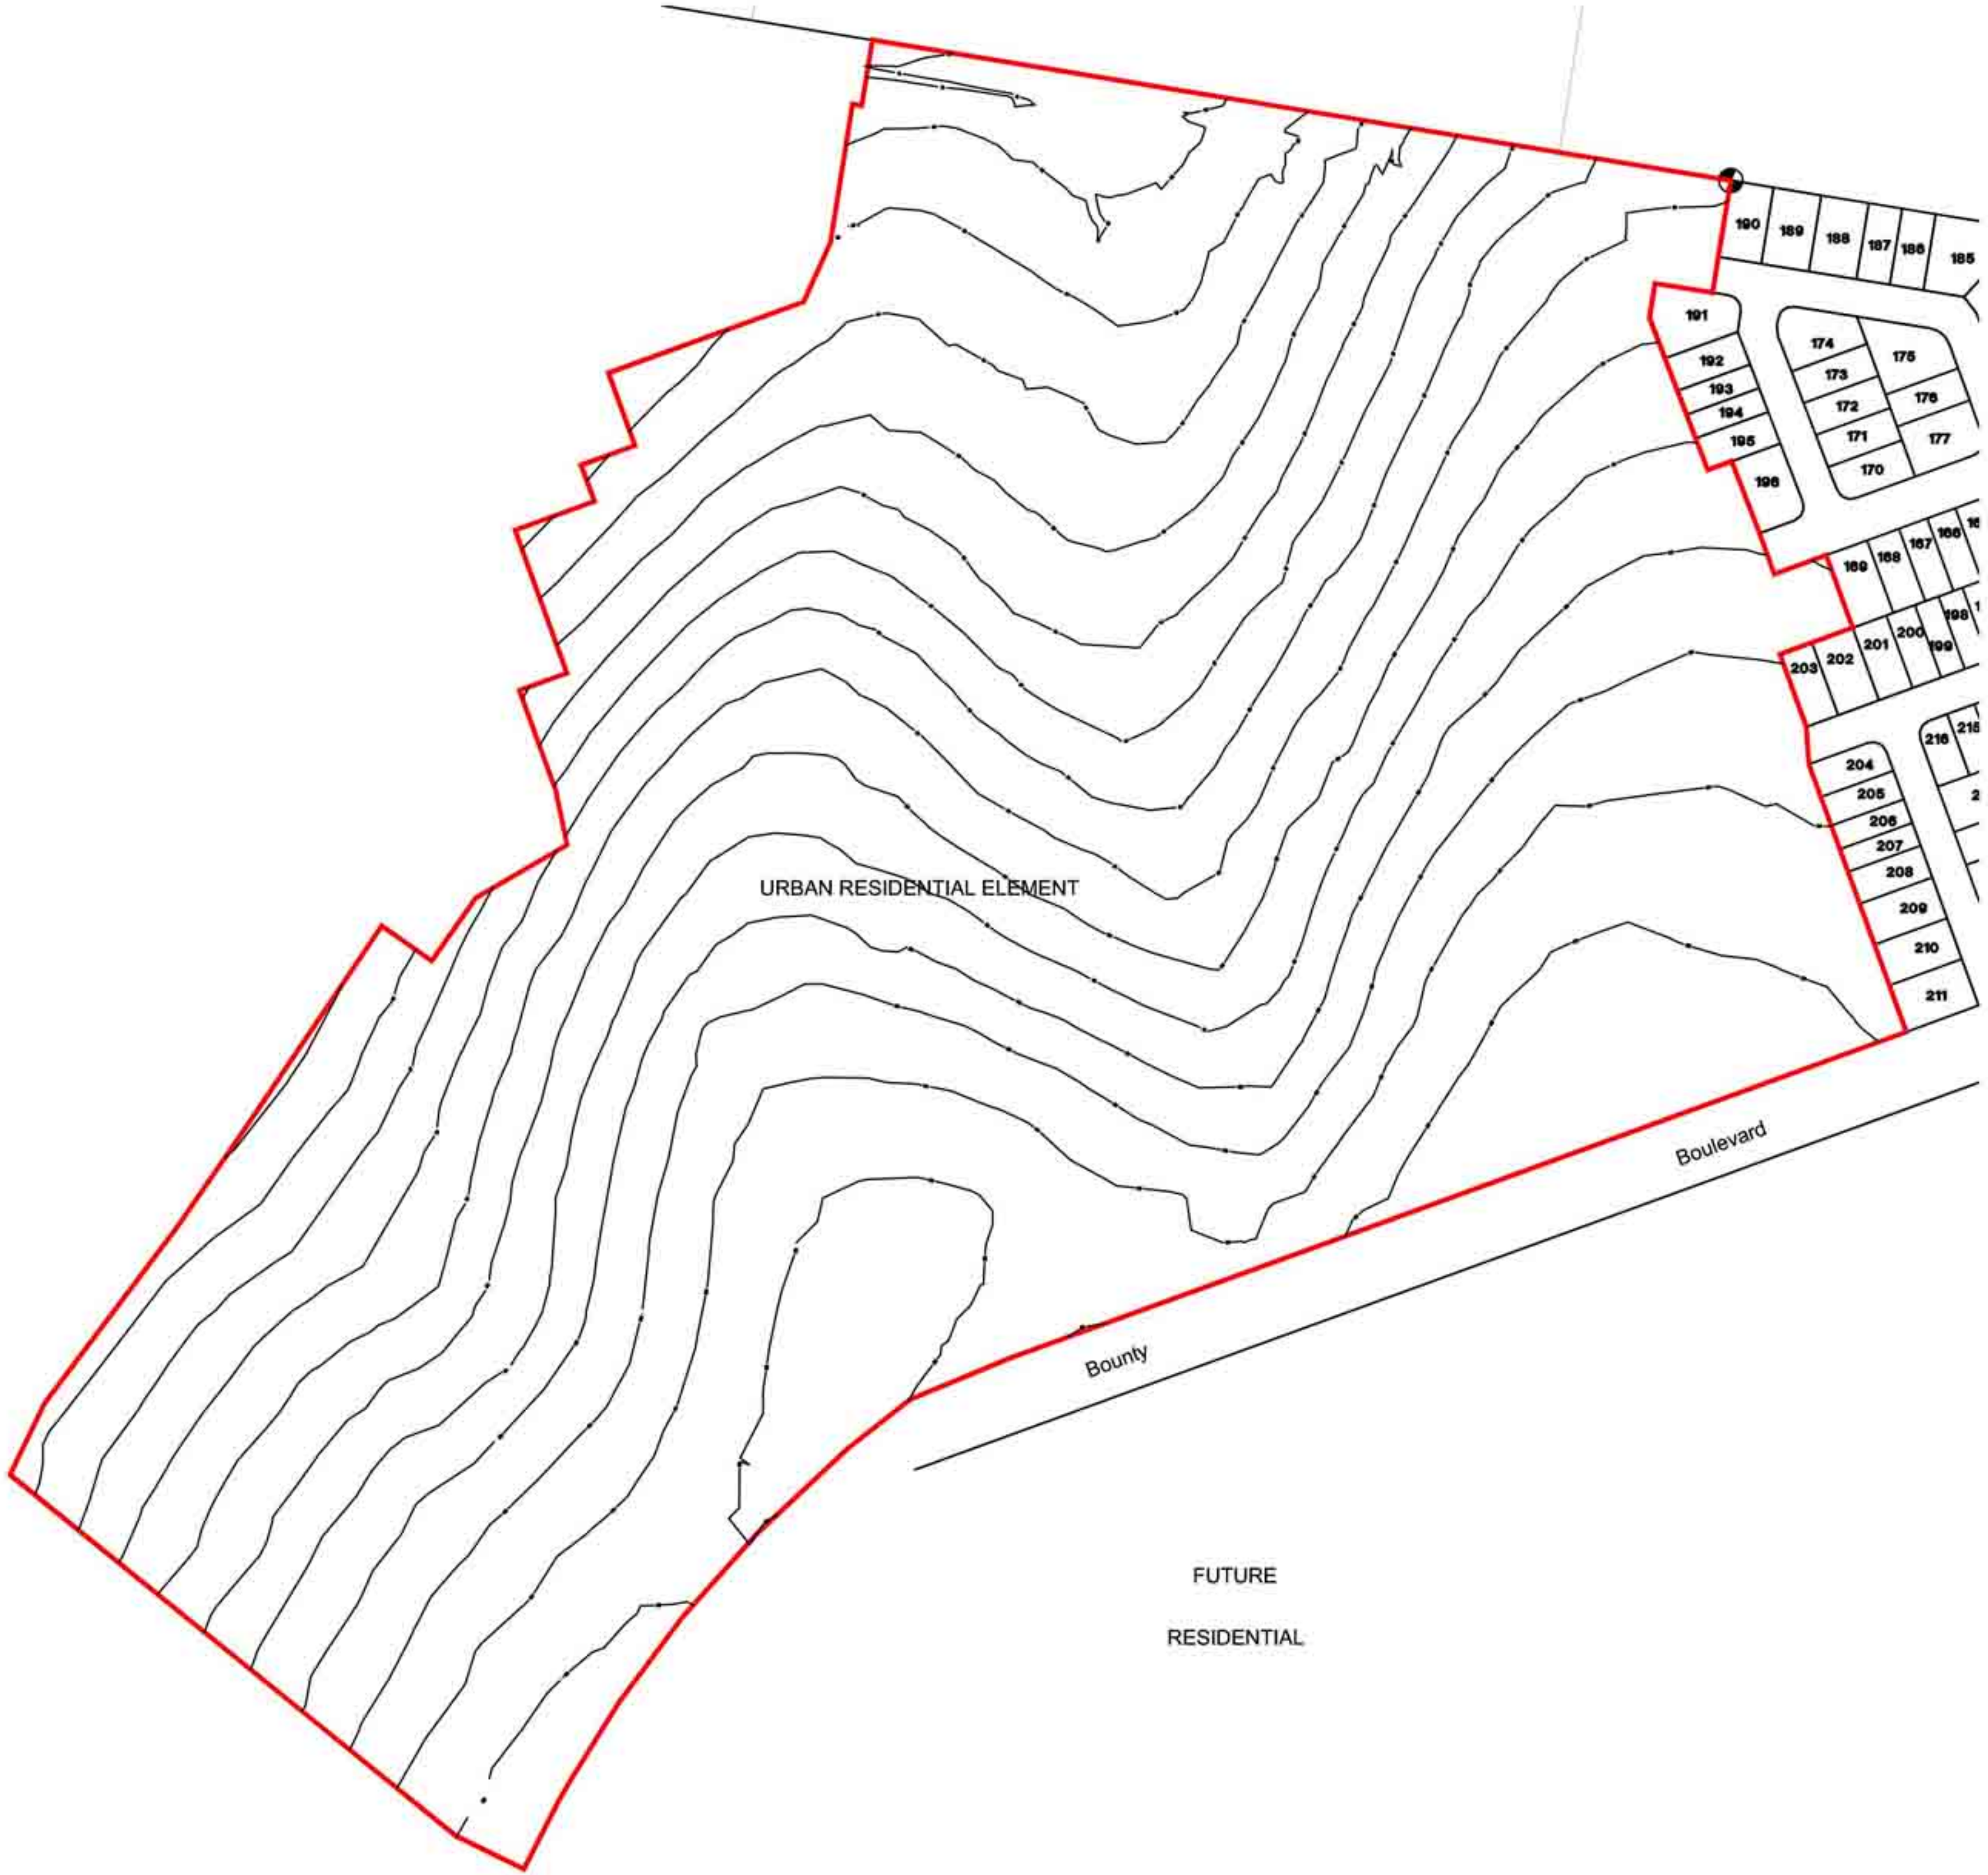

LEGEND

 Point of Commencement
 AMG Coordinates (Zone 56)
 Easting 501300.714
 Northing 6990340.31

See Annexure A1 for Metes and Bounds description
 Urban Residential Element

 Existing Contours (1m Interval)

**BRIDGEHAVEN RESIDENTIAL PRECINCT
 RESIDENTIAL SECTOR 38**

CADASTRAL BOUNDARY PLAN