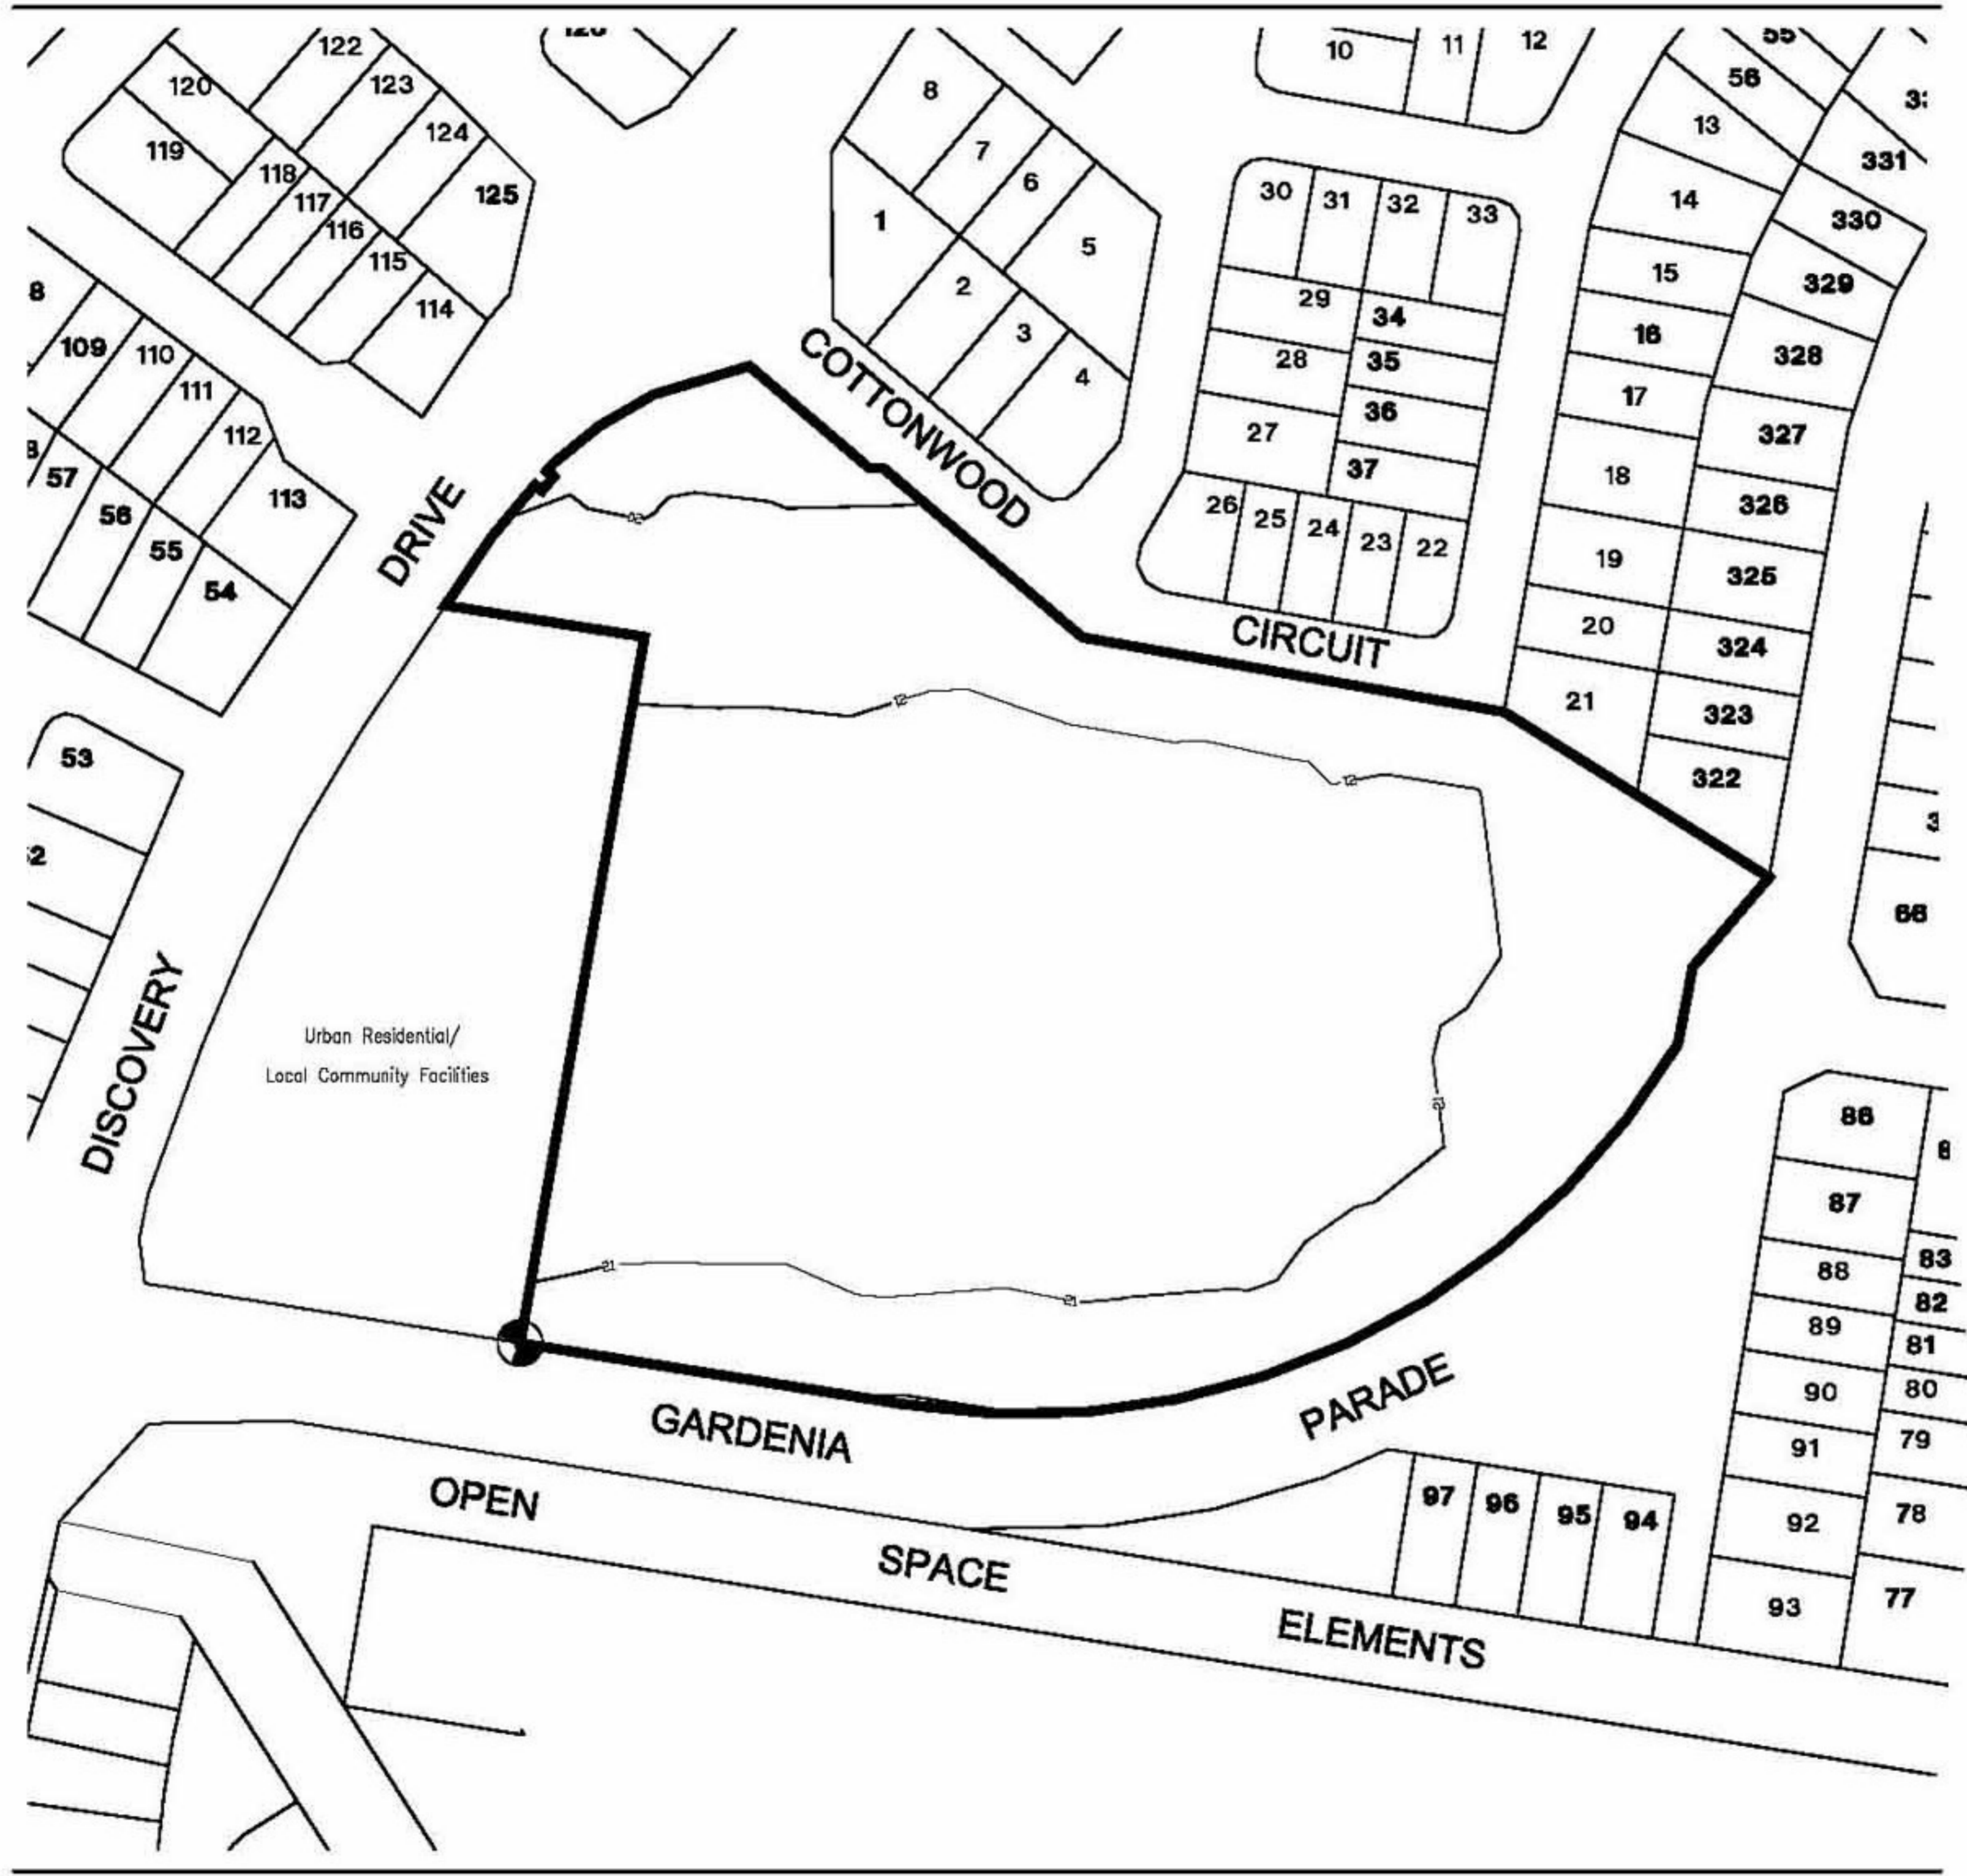

LEGEND

-  Point of Commencement  
AMG Coordinates (Zone 58)  
Easting 502120.102  
Northing 6989390.566
- See Annexure A for Metes and Bounds description
-  Existing Contours (1m Interval)

**WOODSIDE RESIDENTIAL PRECINCT  
DISTRICT PLAYING FIELDS SECTOR**

CADASTRAL BOUNDARY PLAN

File No 2836-tp  
Dwg tps37fg3  
June 2004

FIGURE 3