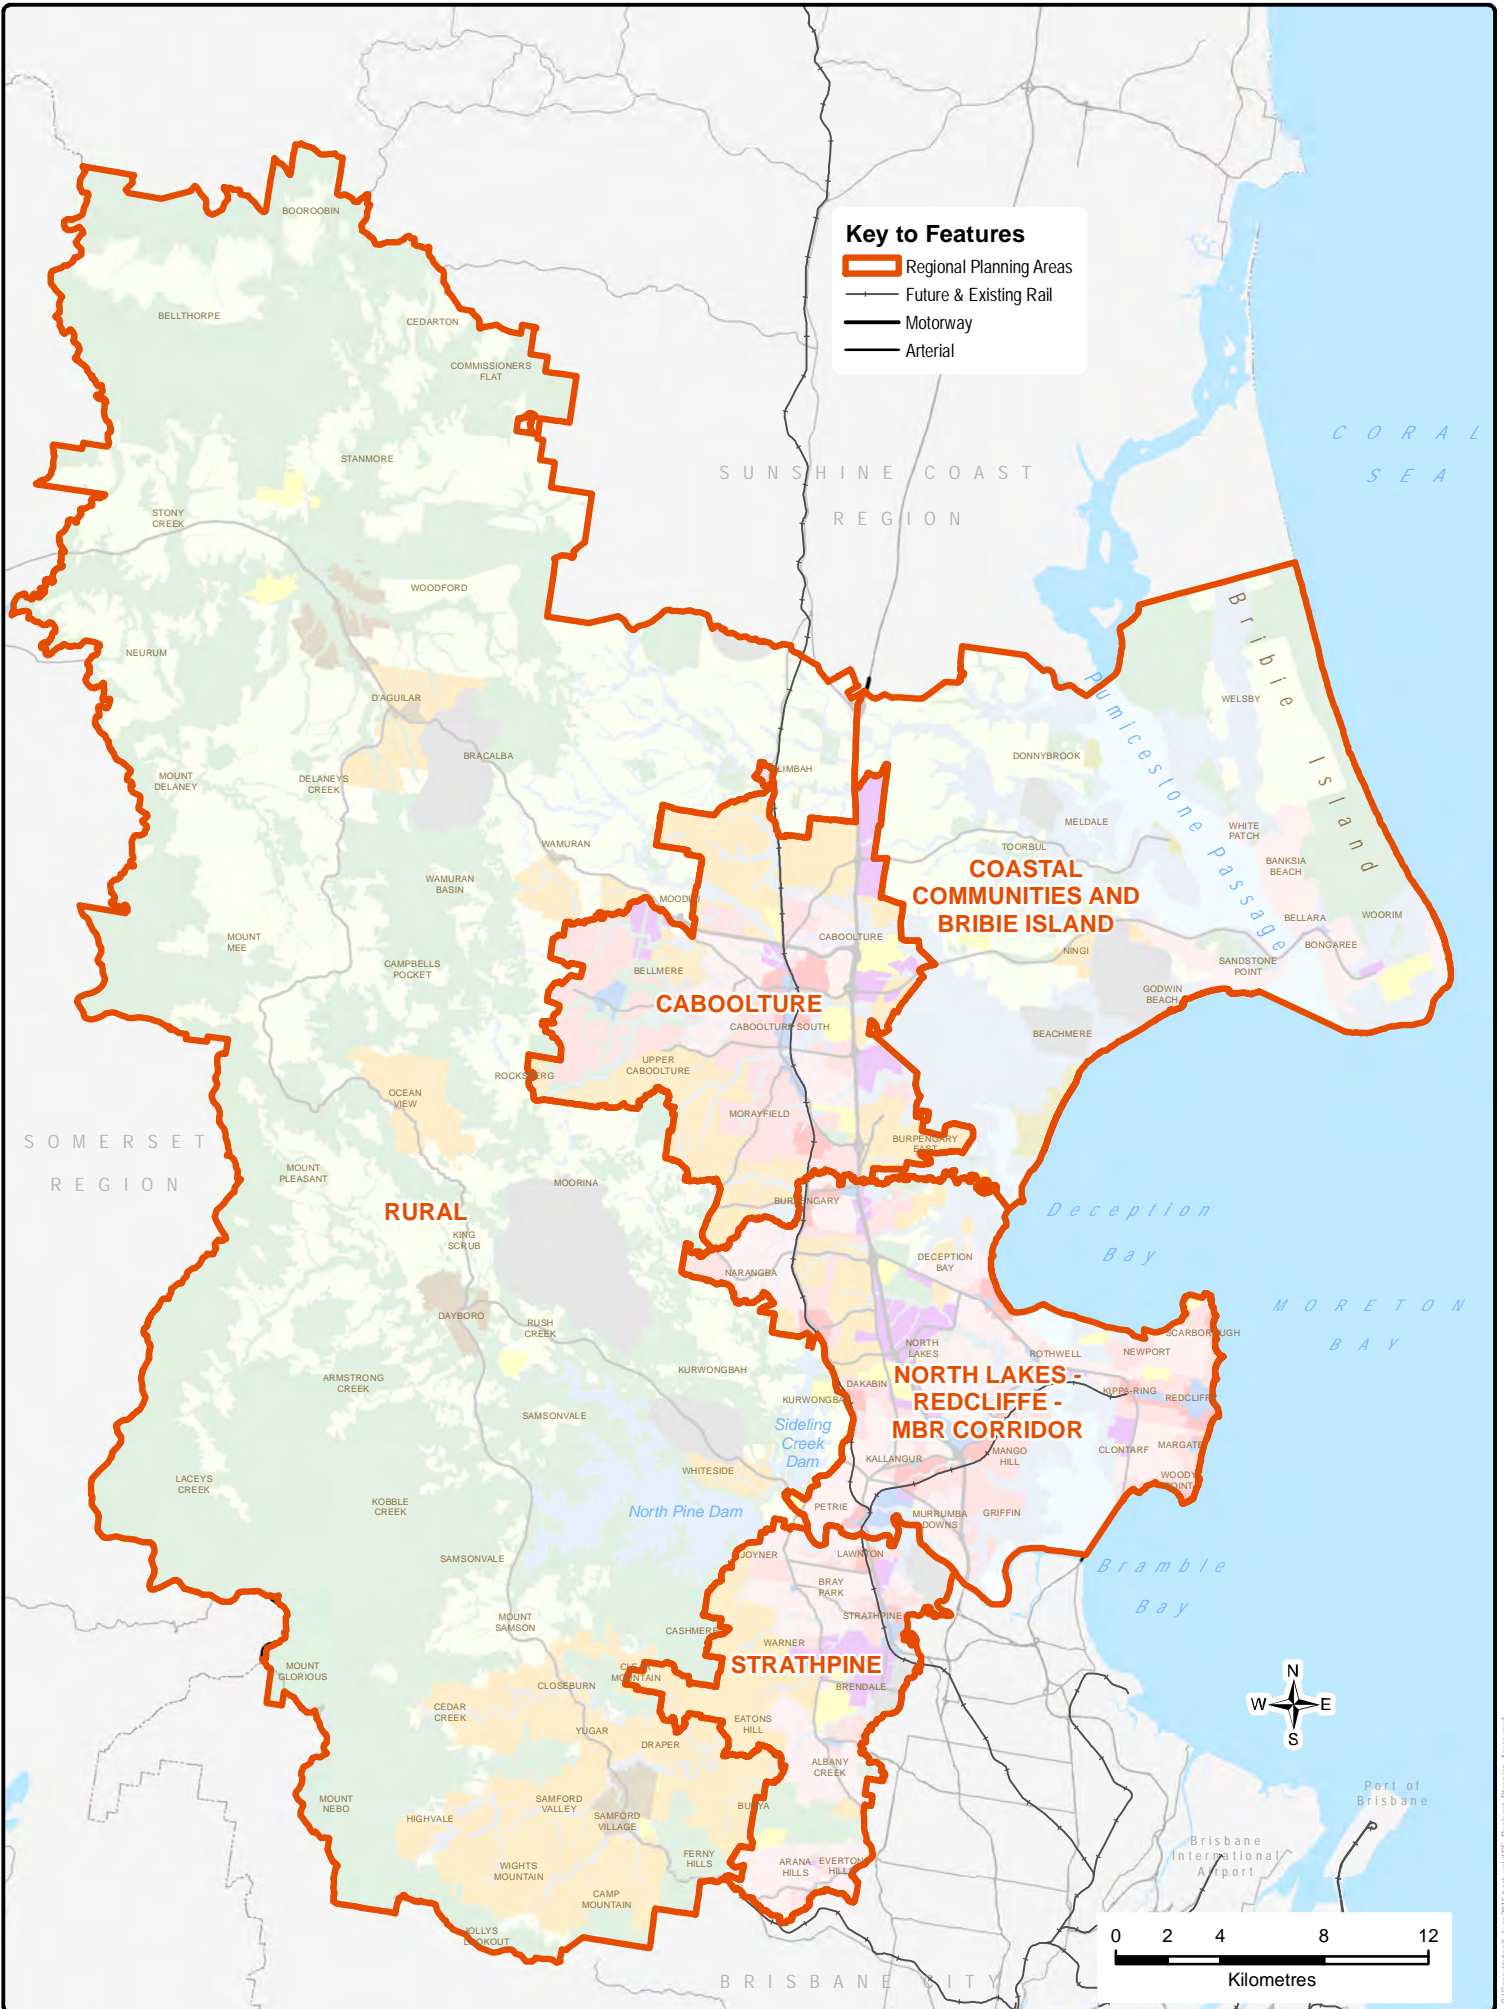

REGIONAL PLANNING AREAS

MORETON BAY REGION - STRATEGIC FRAMEWORK - Map 3.13.1

Effective from 1 February 2016