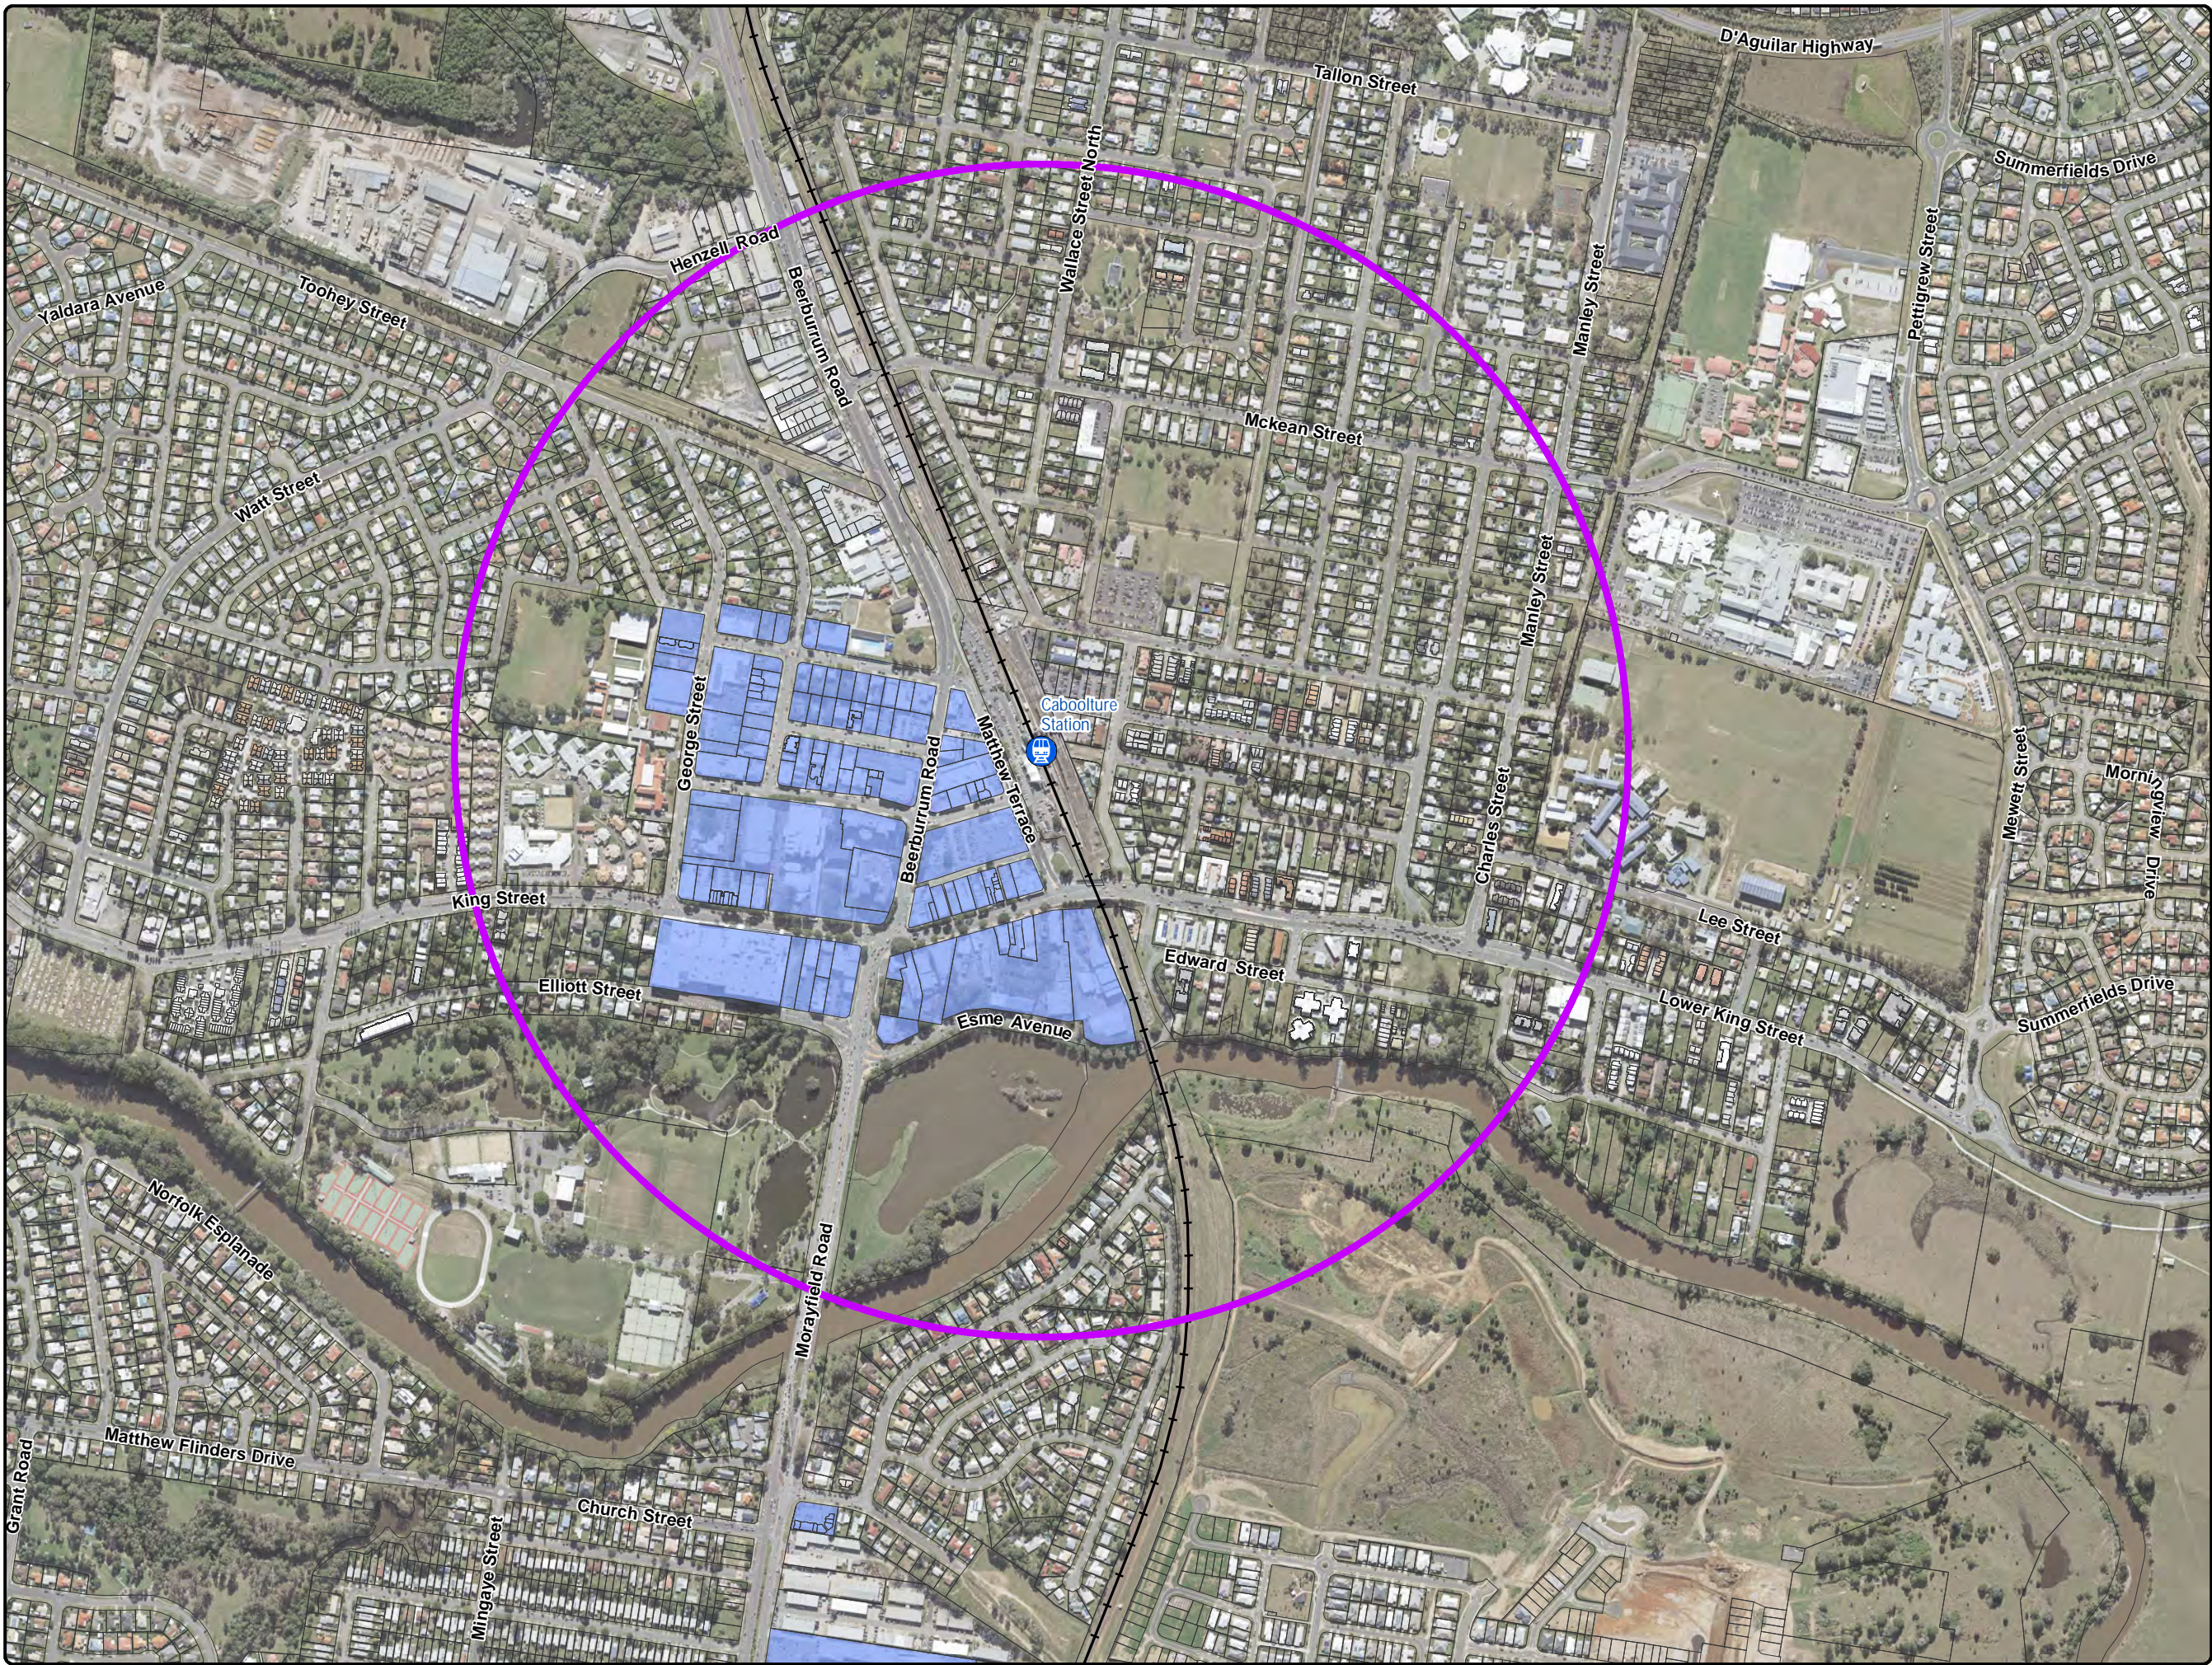

MAP3 - CABOOLTURE CENTRE INCENTIVES AREA

Legend

- Incentive Area
- Railway Station
- Rail line

Planning Scheme Zone

- Centre

SCALE (A3) 1:8,500

14 February 2017

Ref: 1701-12-CA

Geographical Information Services
Moreton Bay Regional Council
PO Box 159, CABOOLTURE QLD 4510
Ph: (07) 3205 0555 Fax: (07) 3205 0599
Email: gis@moretonbay.qld.gov.au
Web: www.moretonbay.qld.gov.au