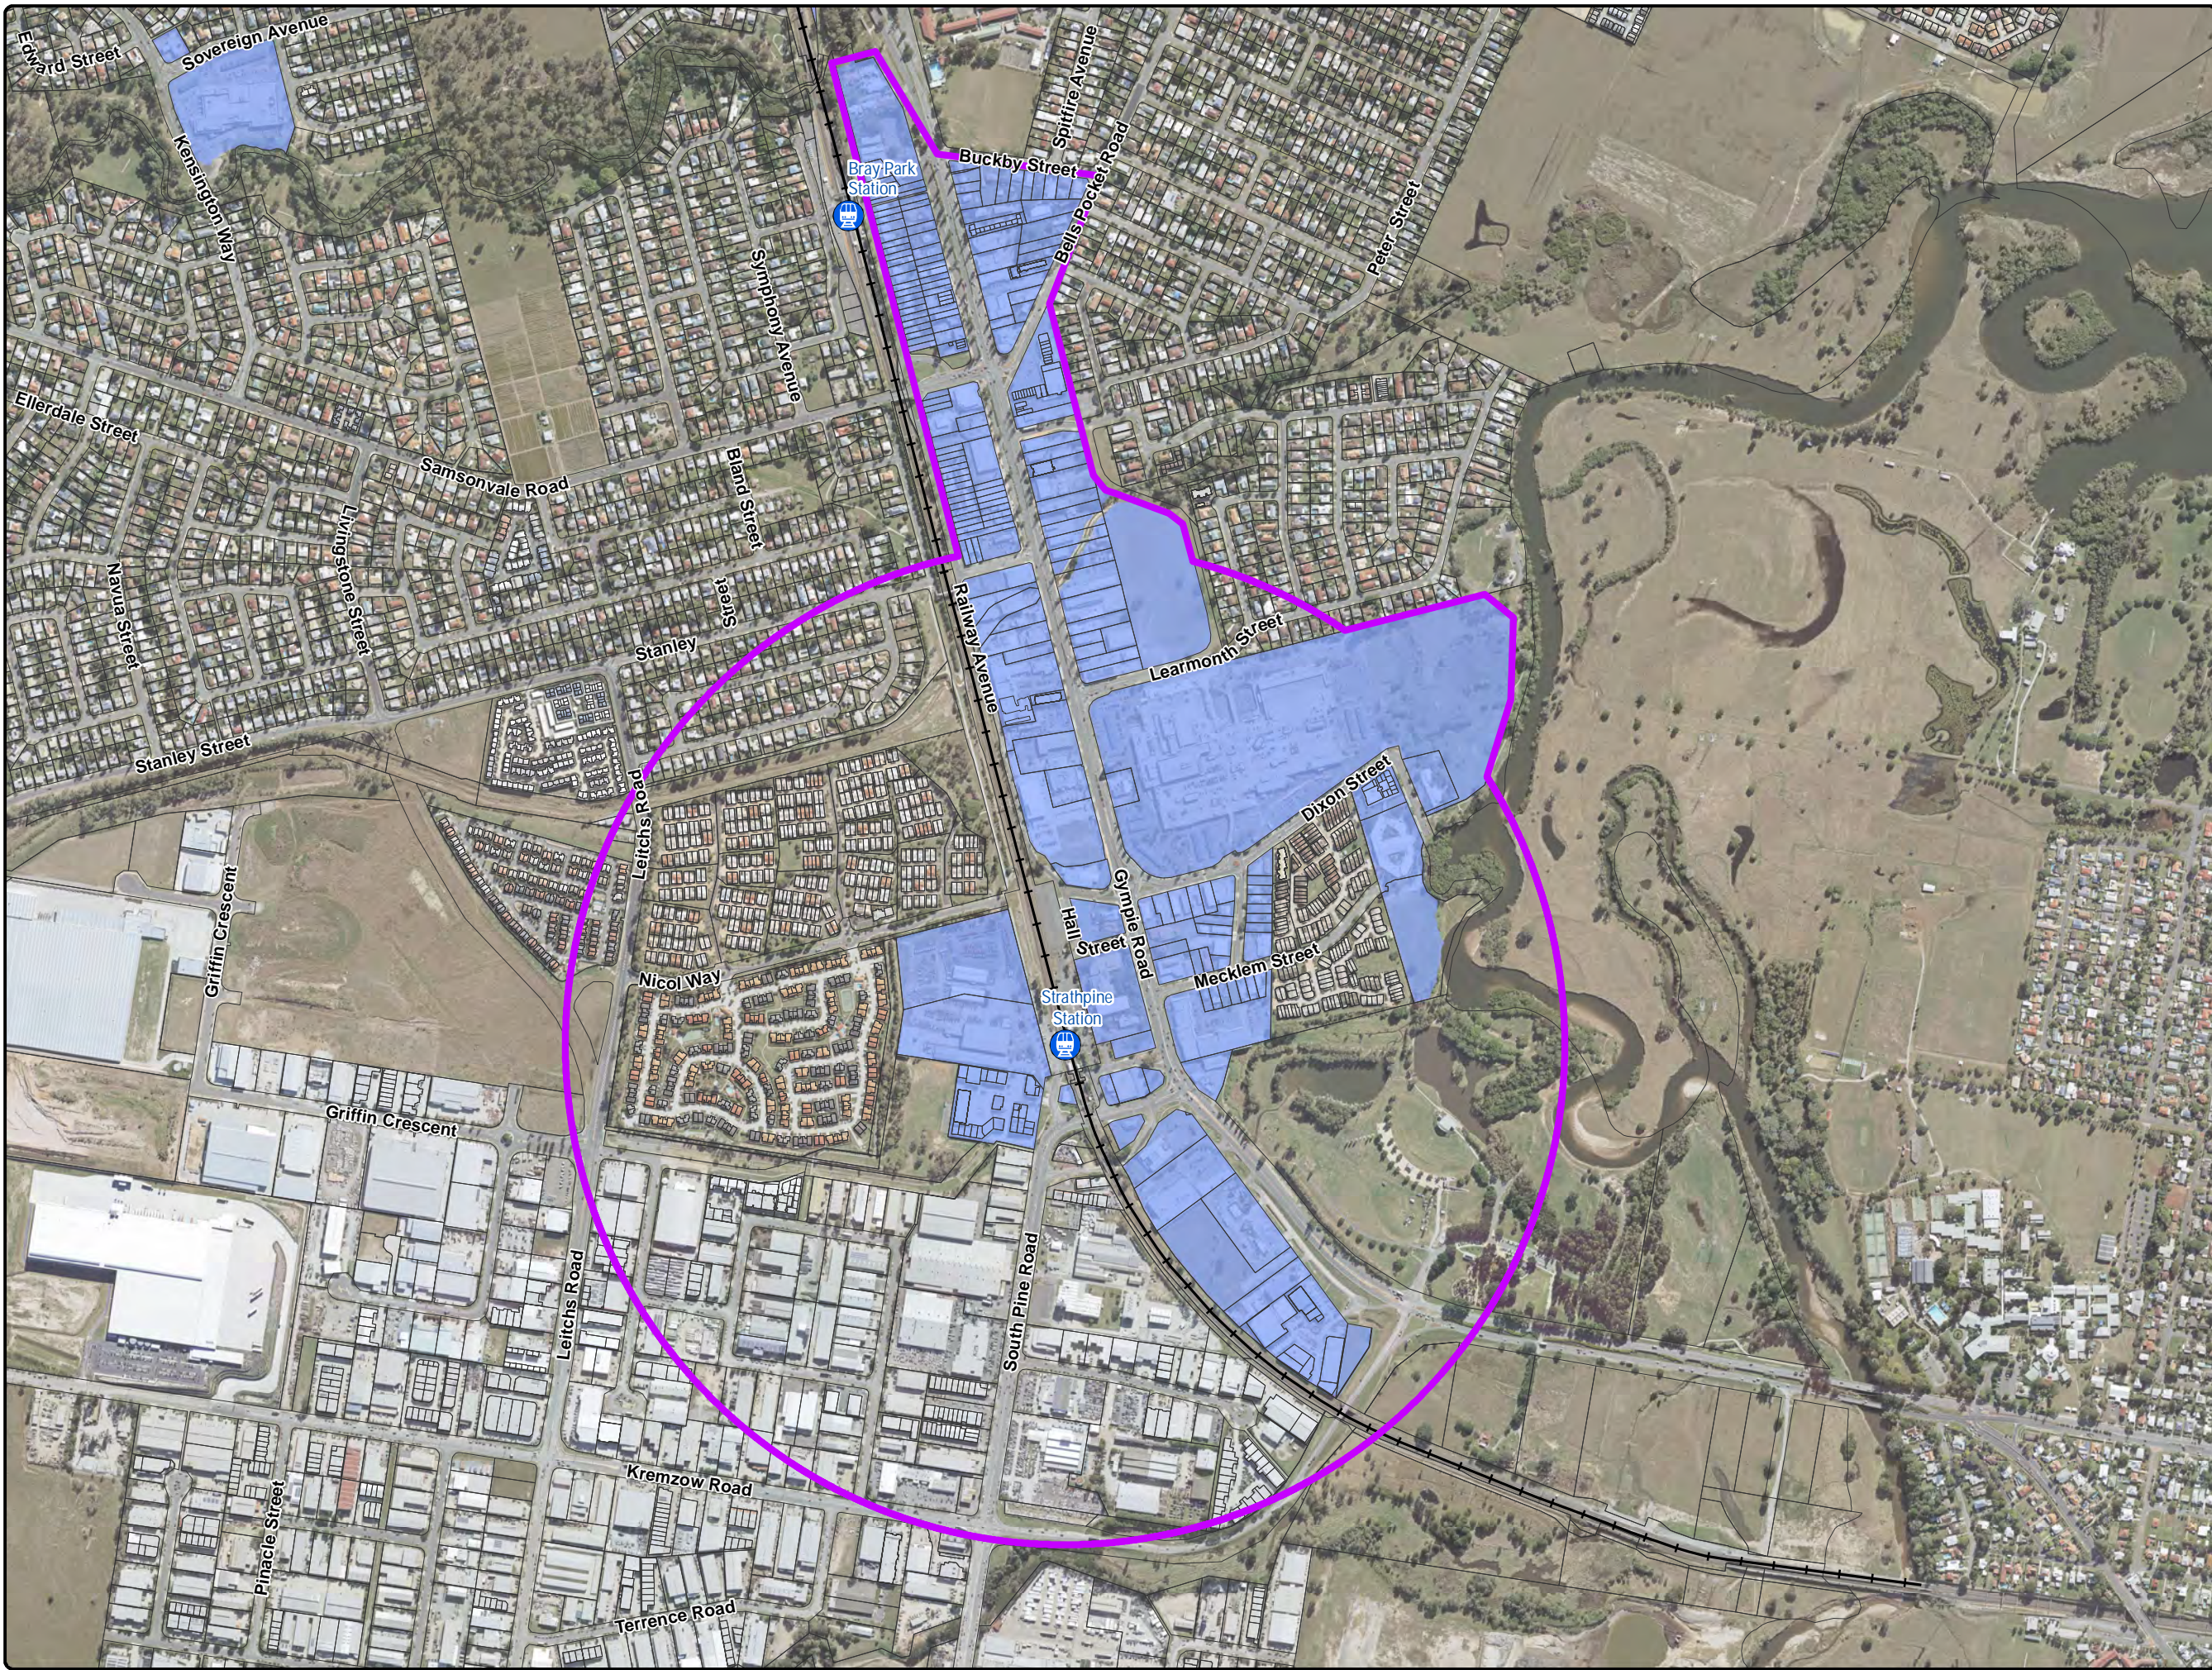

MAP2 - STRATHPINE CENTRE INCENTIVES AREA

Legend

- Incentive Area
- Railway Station
- Rail line

Planning Scheme Zone

- Centre

SCALE (A3) 1:10,000

14 February 2017

Ref: 1701-12-CA

Geographical Information Services
Moreton Bay Regional Council
PO Box 159, CABOOLTURE QLD 4510
Ph: (07) 3205 0555 Fax: (07) 3205 0599
Email: gis@moretonbay.qld.gov.au
Web: www.moretonbay.qld.gov.au