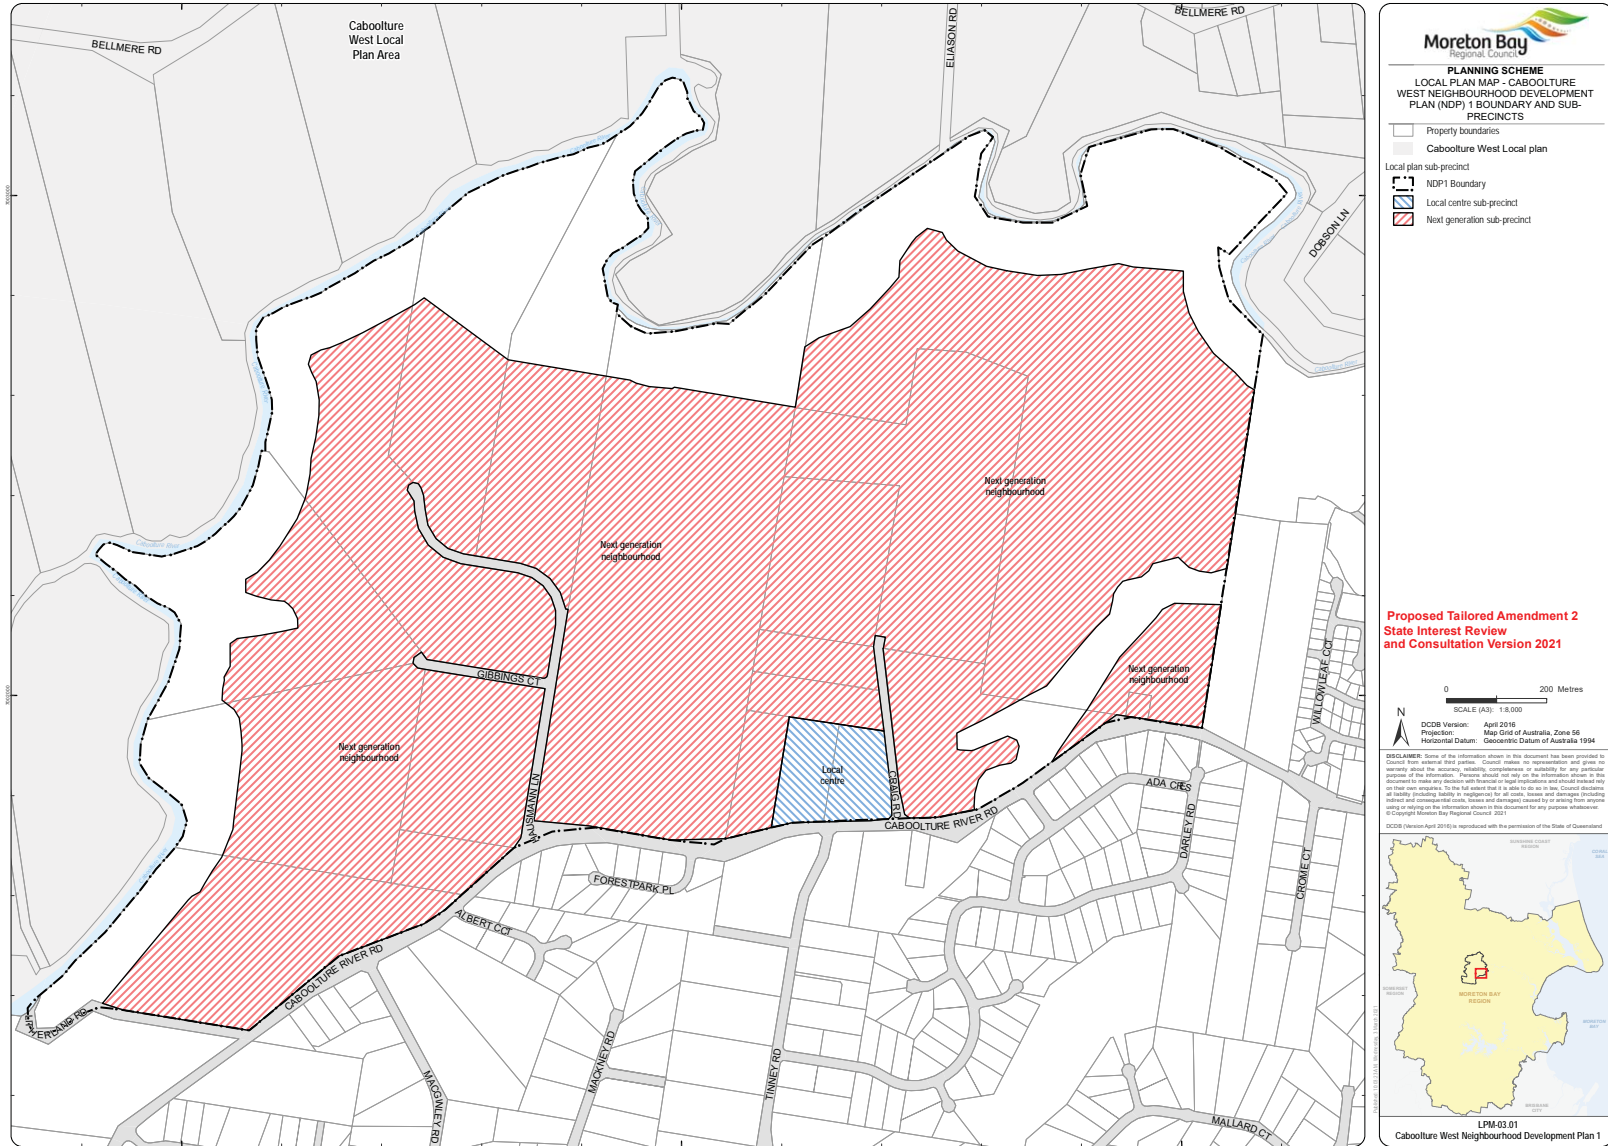

ITEM 4.4 - MBRC PLANNING SCHEME - PROPOSED CABOOLTURE WEST NEIGHBOURHOOD DEVELOPMENT PLAN (AREA) NO. 1 S18 TAILORED AMENDMENT STATE INTEREST REVIEW AND PUBLIC CONSULTATION (Cont.)